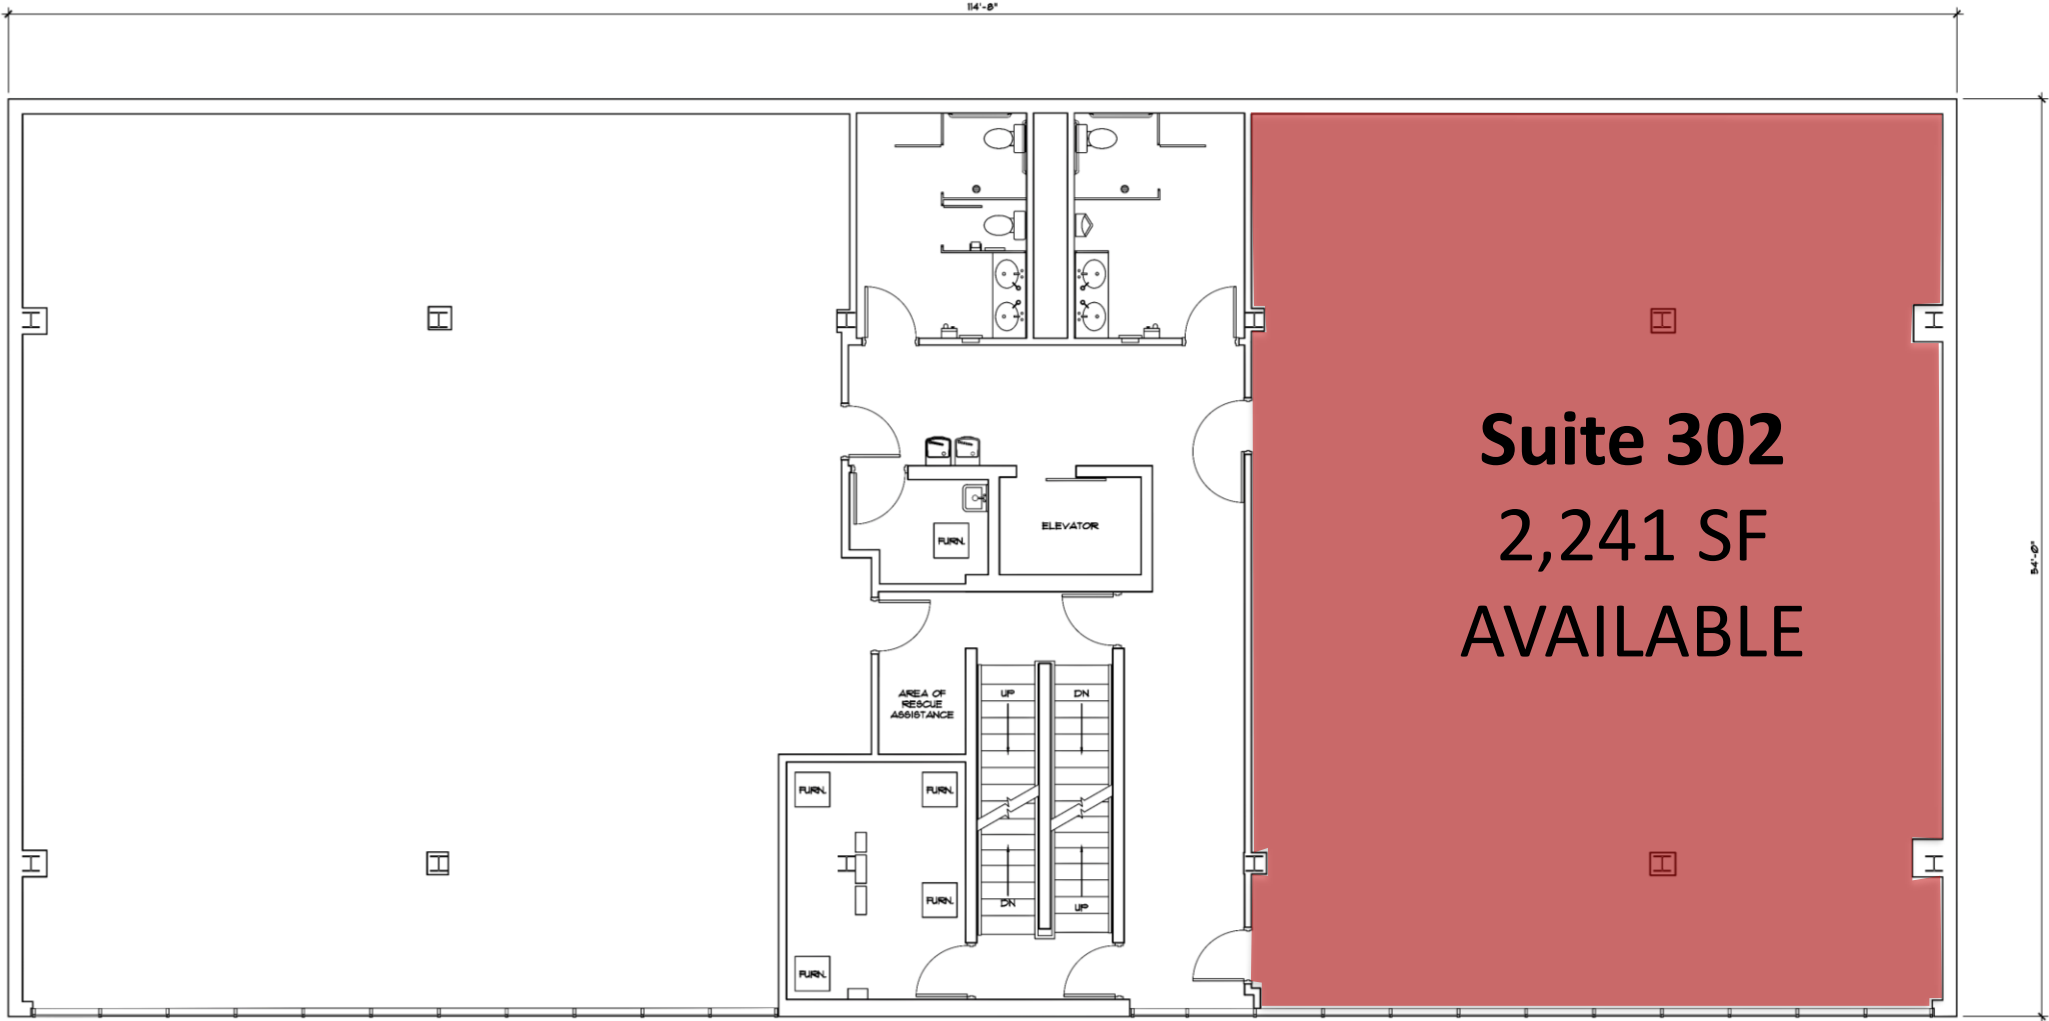

# FLOOR PLAN

**COLDWELL BANKER  
COMMERCIAL**  
DEVONSHIRE  
REALTY

Third Floor

**Suite 302**  
**2,241 SF**  
**AVAILABLE**