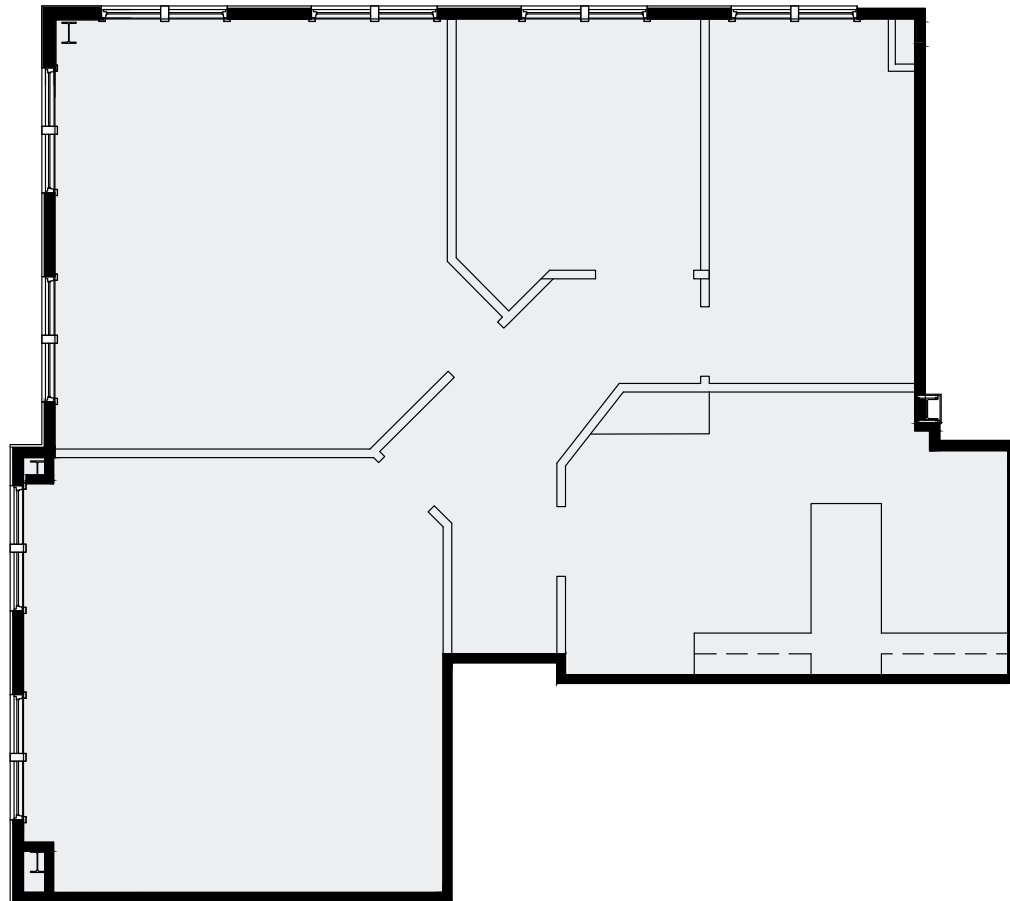

The Forum South

5185 Peachtree Pkwy, Peachtree Corners, GA 30092

1,842 RSF
SUITE 340

key plan

Bryan Heller | bryan.heller@streamrealty.com | 404.962.8636

Parker Welton | parker.welton@streamrealty.com | 404.962.8625