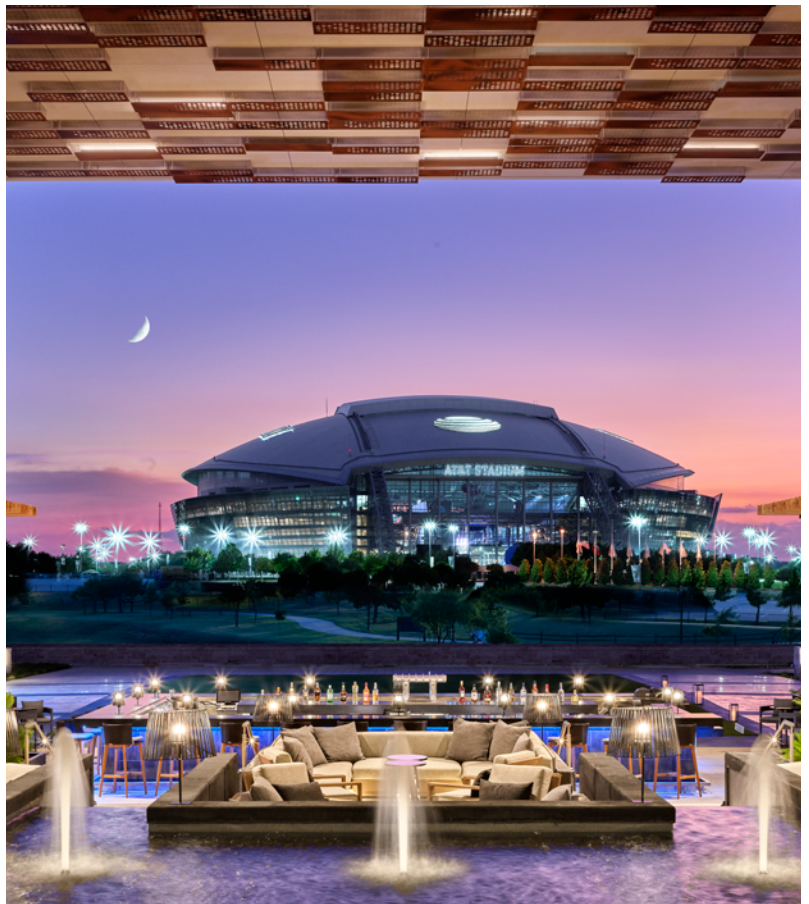

Clockwise from top left: Texas Live!, guest room, Clover Club, lobby