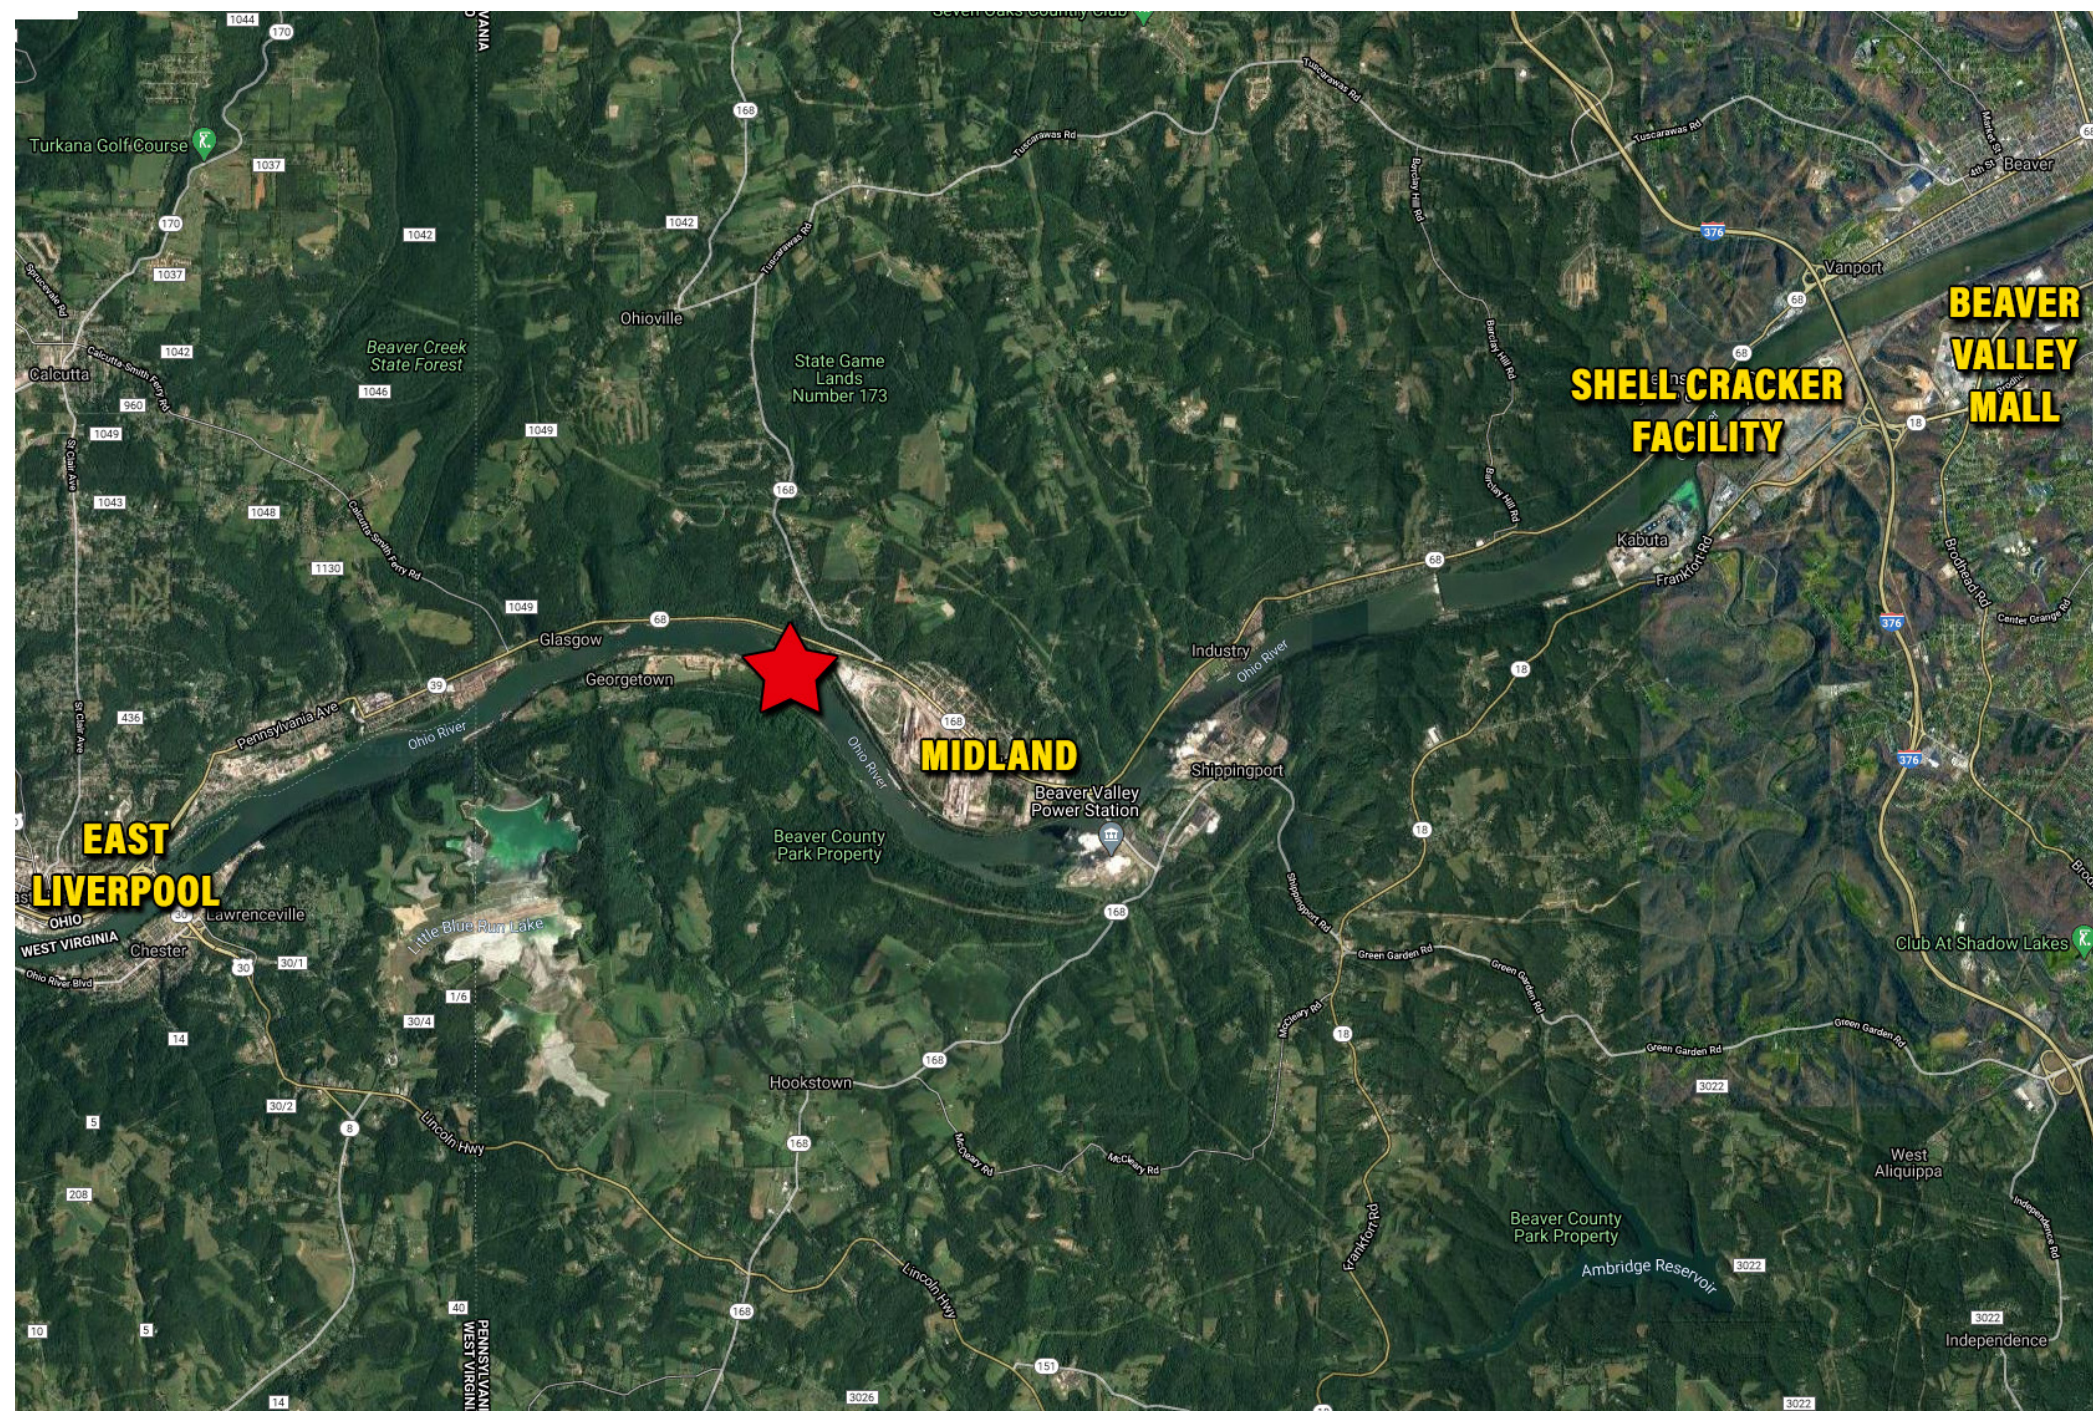

AJ PANTONI

ajpantoni@HannaLWE.com

One PPG Place • Suite 1640 • Pittsburgh, PA 15222
412.261.2200 • HannaLWE.com

All information furnished regarding property for sale, rental or financing is from sources deemed reliable. No representation is made as to the accuracy thereof, and it is submitted subject to errors, omissions, change of price, rental, or other conditions, prior sale lease, financing or withdrawal without notice. Hanna Langholz Wilson Ellis will make no representation, and assume no obligation, regarding the presence or absence of toxic or hazardous waste or substances or other undesirable material on or about the property.