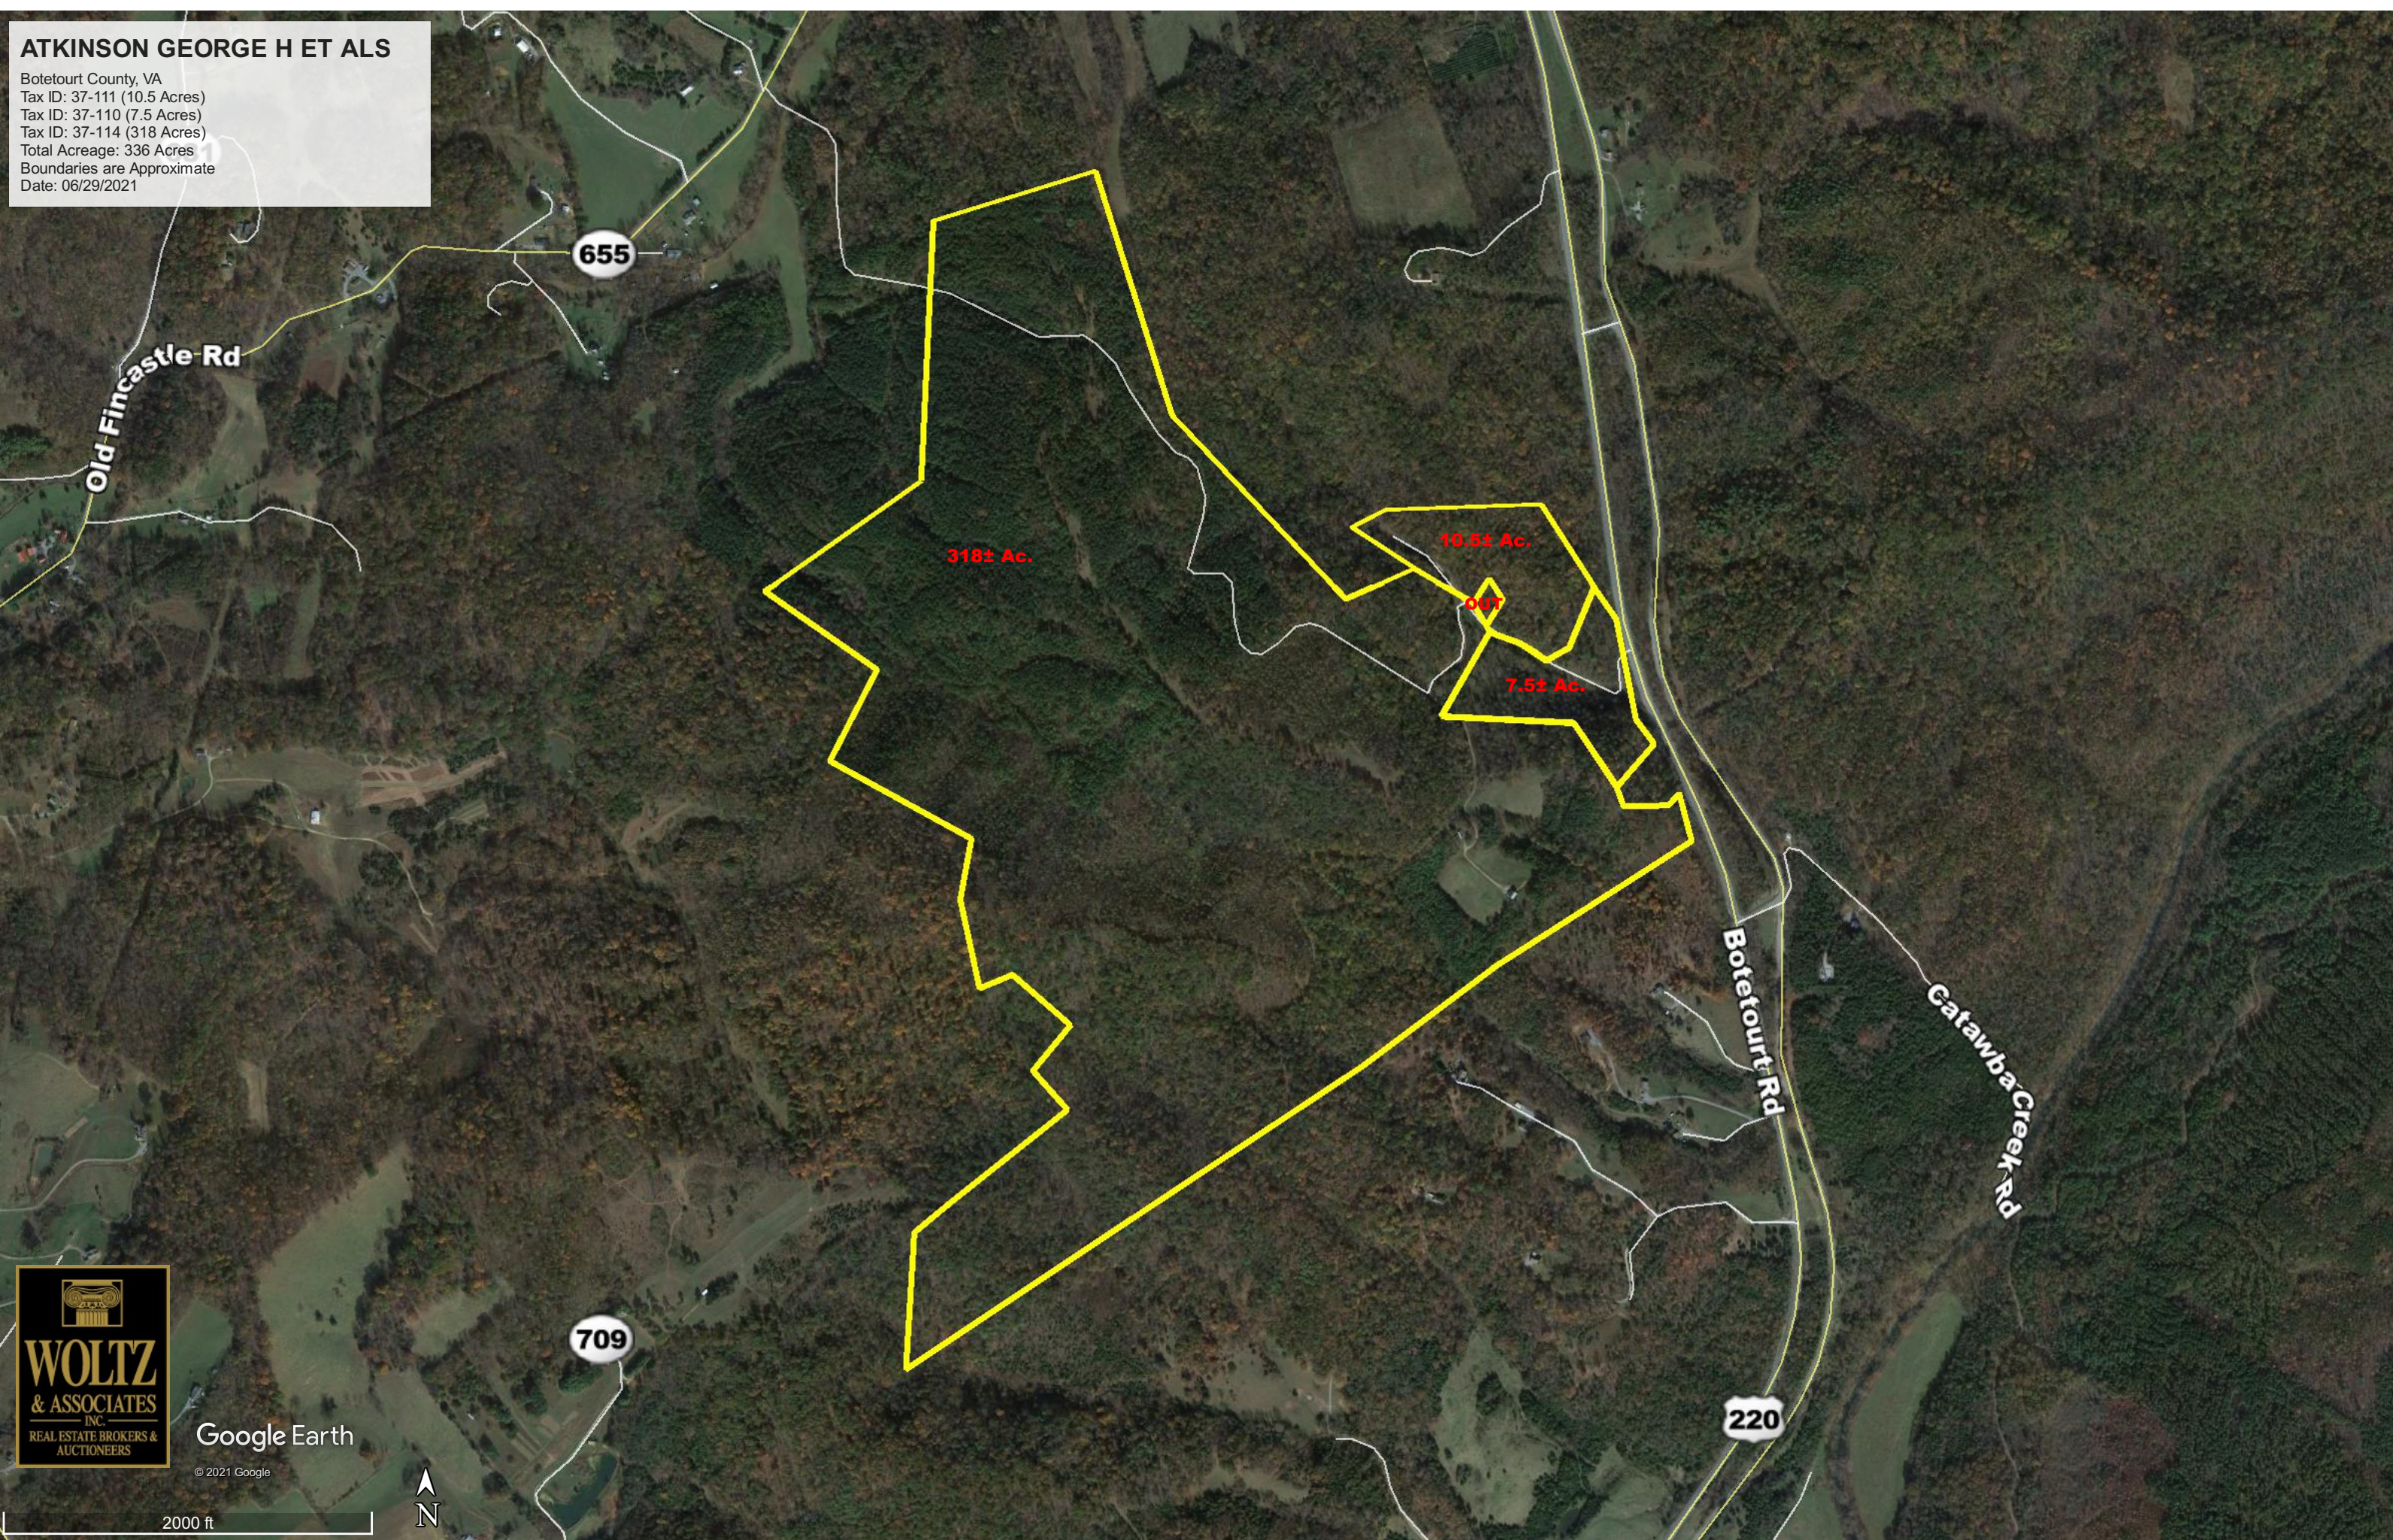

ATKINSON GEORGE H ET ALS

Botetourt County, VA
Tax ID: 37-111 (10.5 Acres)
Tax ID: 37-110 (7.5 Acres)
Tax ID: 37-114 (318 Acres)
Total Acreage: 336 Acres
Boundaries are Approximate
Date: 06/29/2021

Google Earth

© 2021 Google

2000 ft