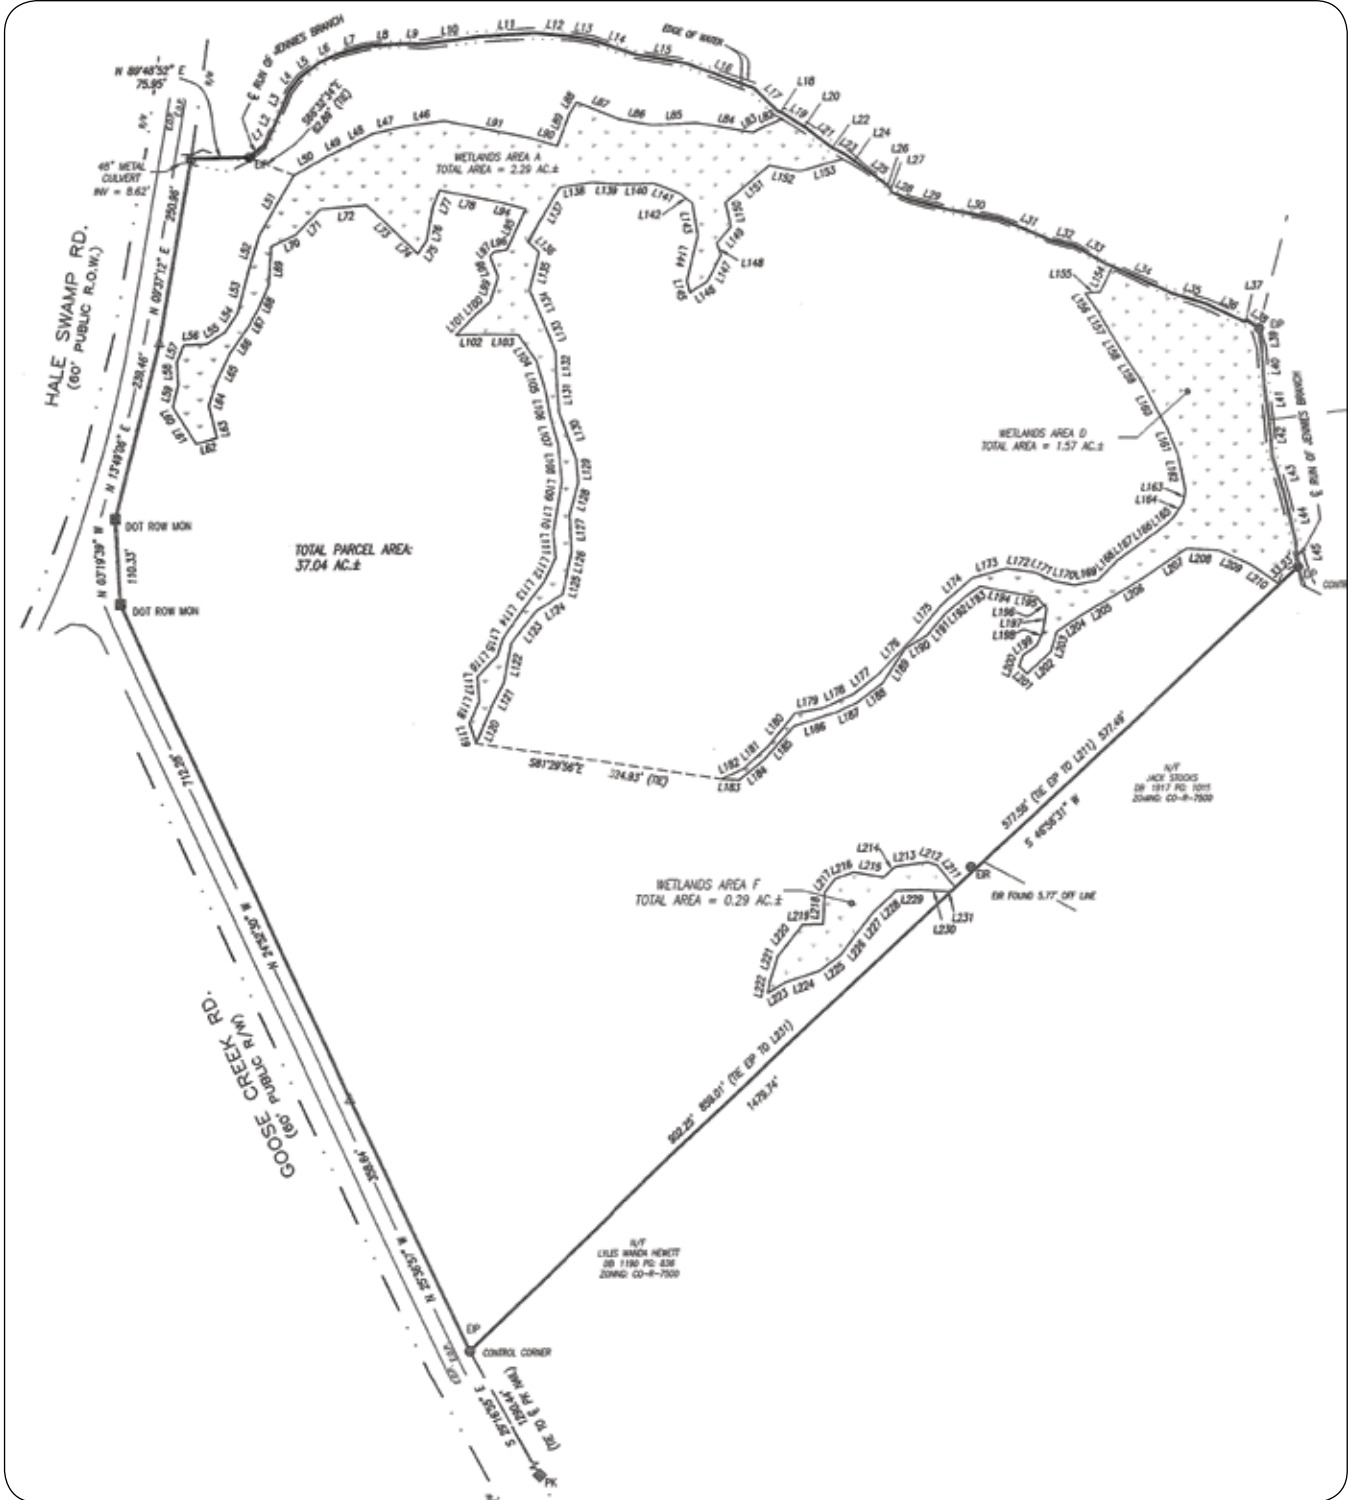

LAND FOR SALE

PROPERTY FEATURES

[Click on the picture above to see aerial video from a drone](#)

- 37 acres near Ocean Isle Beach in Brunswick County, North Carolina
- Parcel number 2290001002
- Acreage is large enough to file for PUD
- Great location for medical health care, senior living facility, apartments, town homes, cottages and 10% commercial
- Also suited for 84 lot single family subdivision
- Utilities - electricity, power, water, telephone, cable, gas/propane
- Old Georgetown Road extension to be approximately 1/2 mile from property
- Property located only 12 miles from Brunswick Novant Hospital and minutes away from medical offices, groceries, restaurants, golfing, boating, fishing, beaches and nearby (Ocean Isle Beach, Sunset Beach and Holden Beach)
- Site is located in a rapidly growing area
- Contact broker for pricing

For more information contact:

Billy Mills

Owner/Broker

(919) 618-3859 (Mobile) · billymills0715@gmail.com

SITE PLAN

SITE LOT LAYOUT

SITE WETLANDS

OLD GEORGETOWN ROAD EXTENSION

OLD GEORGETOWN ROAD EXTENSION AREA MAP

OLD GEORGETOWN ROAD EXTENSION REGION MAP