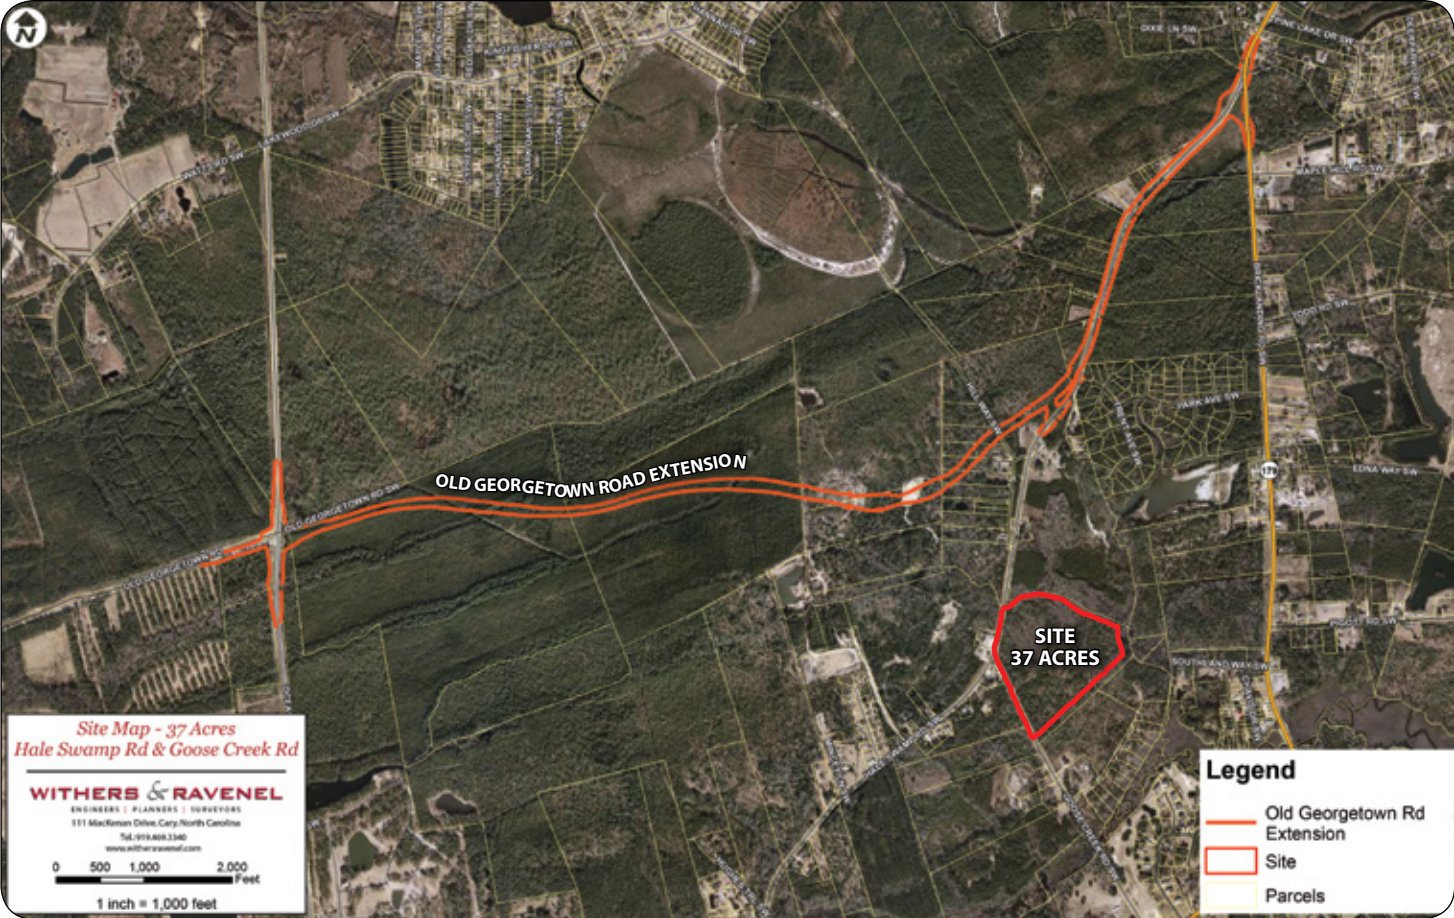

OLD GEORGETOWN ROAD EXTENSION