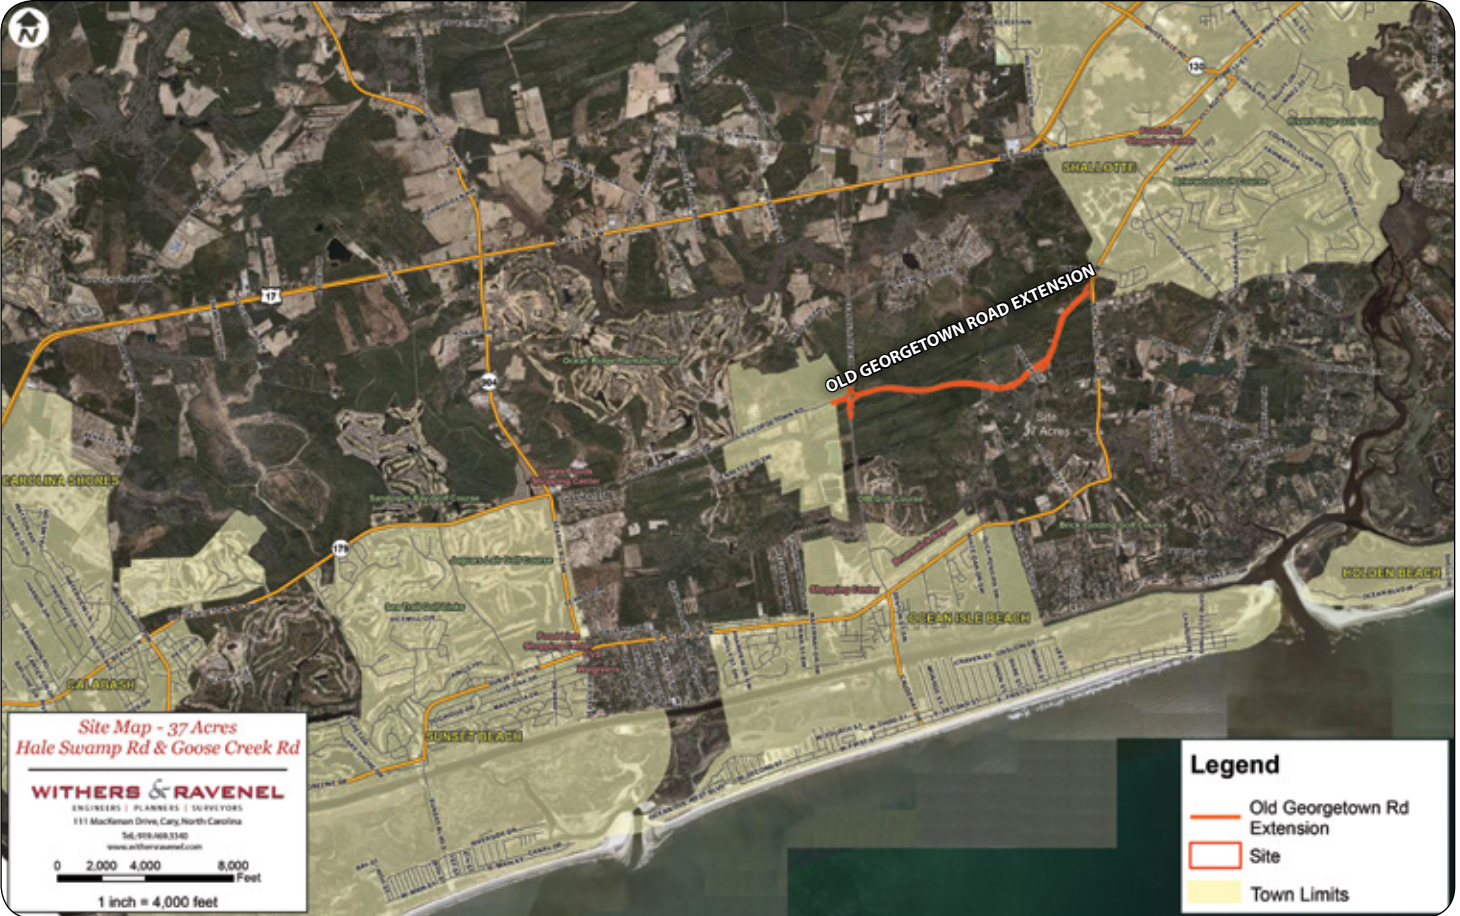

LAND FOR SALE

PROPERTY FEATURES

[Click on the picture above to see aerial video from a drone](#)

- 37 acres near Ocean Isle Beach in Brunswick County, North Carolina
- Parcel number 2290001002
- Acreage is large enough to file for PUD
- Great location for medical health care, senior living facility, apartments, town homes, cottages and 10% commercial
- Also suited for 84 lot single family subdivision
- Utilities - electricity, power, water, telephone, cable, gas/propane
- Old Georgetown Road extension to be approximately 1/2 mile from property
- Property located only 12 miles from Brunswick Novant Hospital and minutes away from medical offices, groceries, restaurants, golfing, boating, fishing, beaches and nearby (Ocean Isle Beach, Sunset Beach and Holden Beach)
- Site is located in a rapidly growing area
- Contact broker for pricing

OLD GEORGETOWN ROAD EXTENSION AREA MAP

OLD GEORGETOWN ROAD EXTENSION REGION MAP