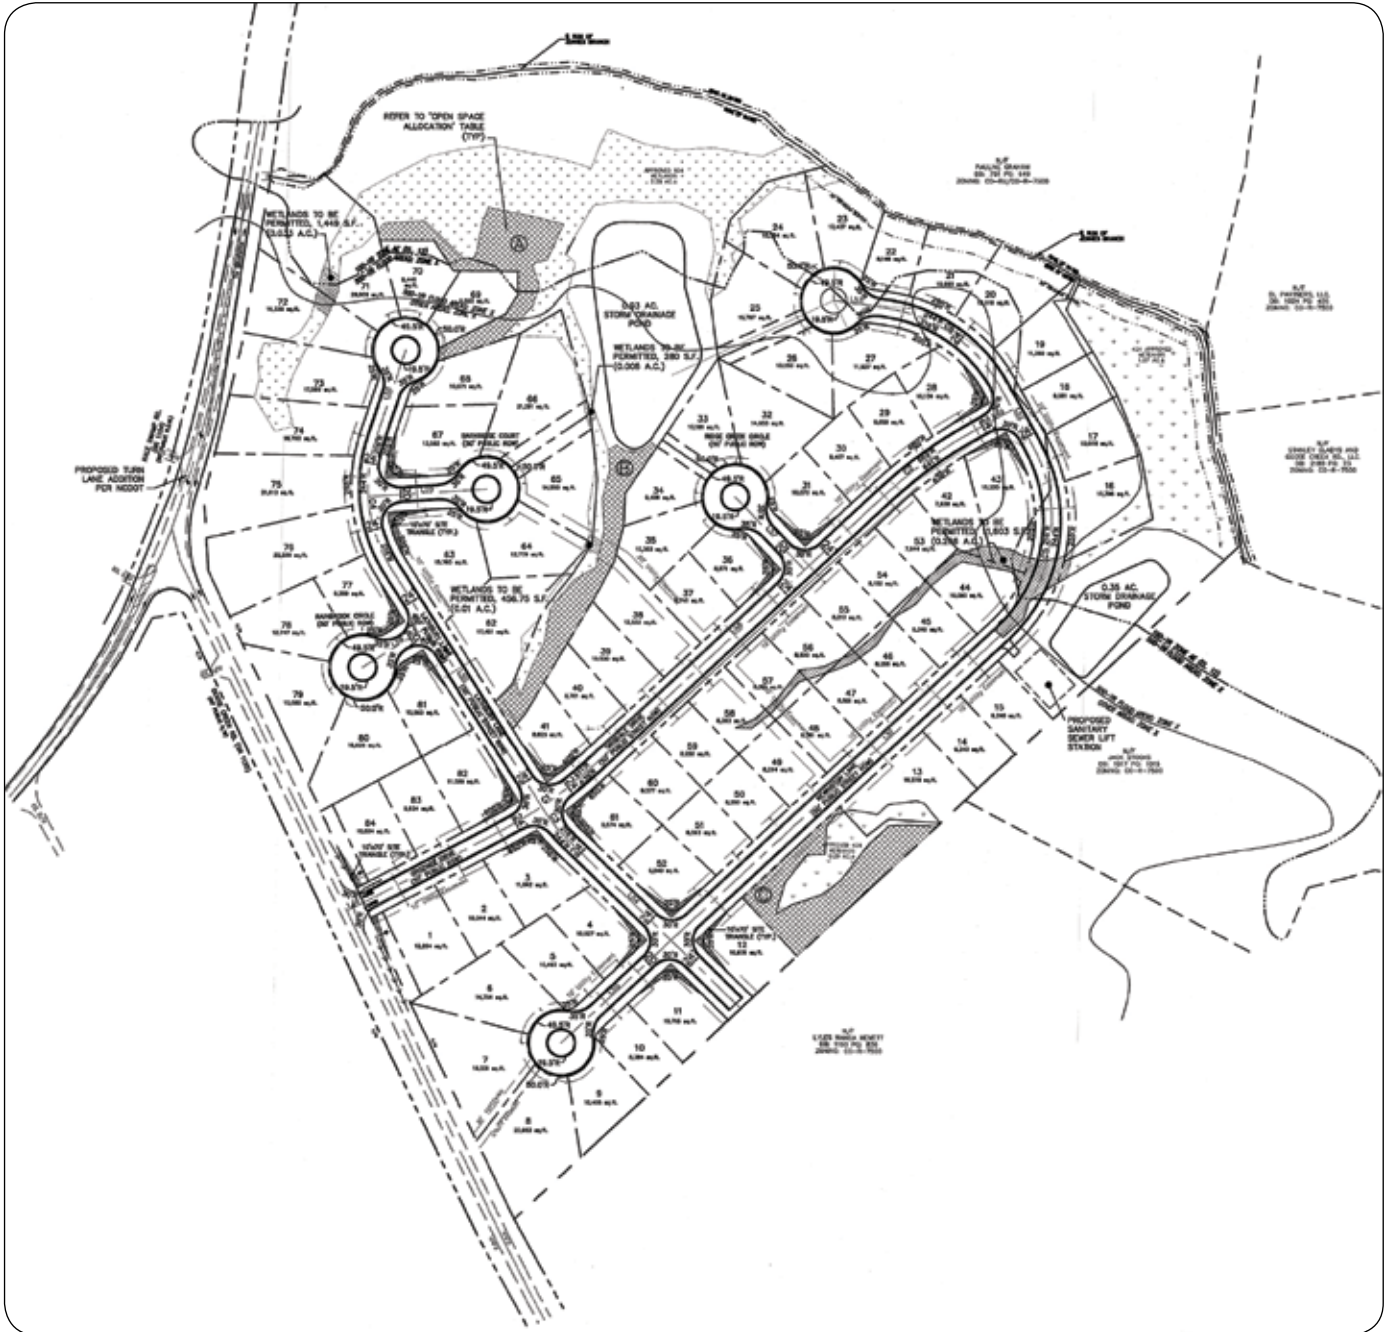

LAND FOR SALE

PROPERTY FEATURES

[Click on the picture above to see aerial video from a drone](#)

- 37 acres near Ocean Isle Beach in Brunswick County, North Carolina
- Parcel number 2290001002
- Acreage is large enough to file for PUD
- Great location for medical health care, senior living facility, apartments, town homes, cottages and 10% commercial
- Also suited for 84 lot single family subdivision
- Utilities - electricity, power, water, telephone, cable, gas/propane
- Old Georgetown Road extension to be approximately 1/2 mile from property
- Property located only 12 miles from Brunswick Novant Hospital and minutes away from medical offices, groceries, restaurants, golfing, boating, fishing, beaches and nearby (Ocean Isle Beach, Sunset Beach and Holden Beach)
- Site is located in a rapidly growing area
- Contact broker for pricing

For more information contact:

Billy Mills

Owner/Broker

(919) 618-3859 (Mobile) · billymills0715@gmail.com

SITE PLAN

SITE LOT LAYOUT

SITE WETLANDS

OLD GEORGETOWN ROAD EXTENSION

OLD GEORGETOWN ROAD EXTENSION AREA MAP

OLD GEORGETOWN ROAD EXTENSION REGION MAP