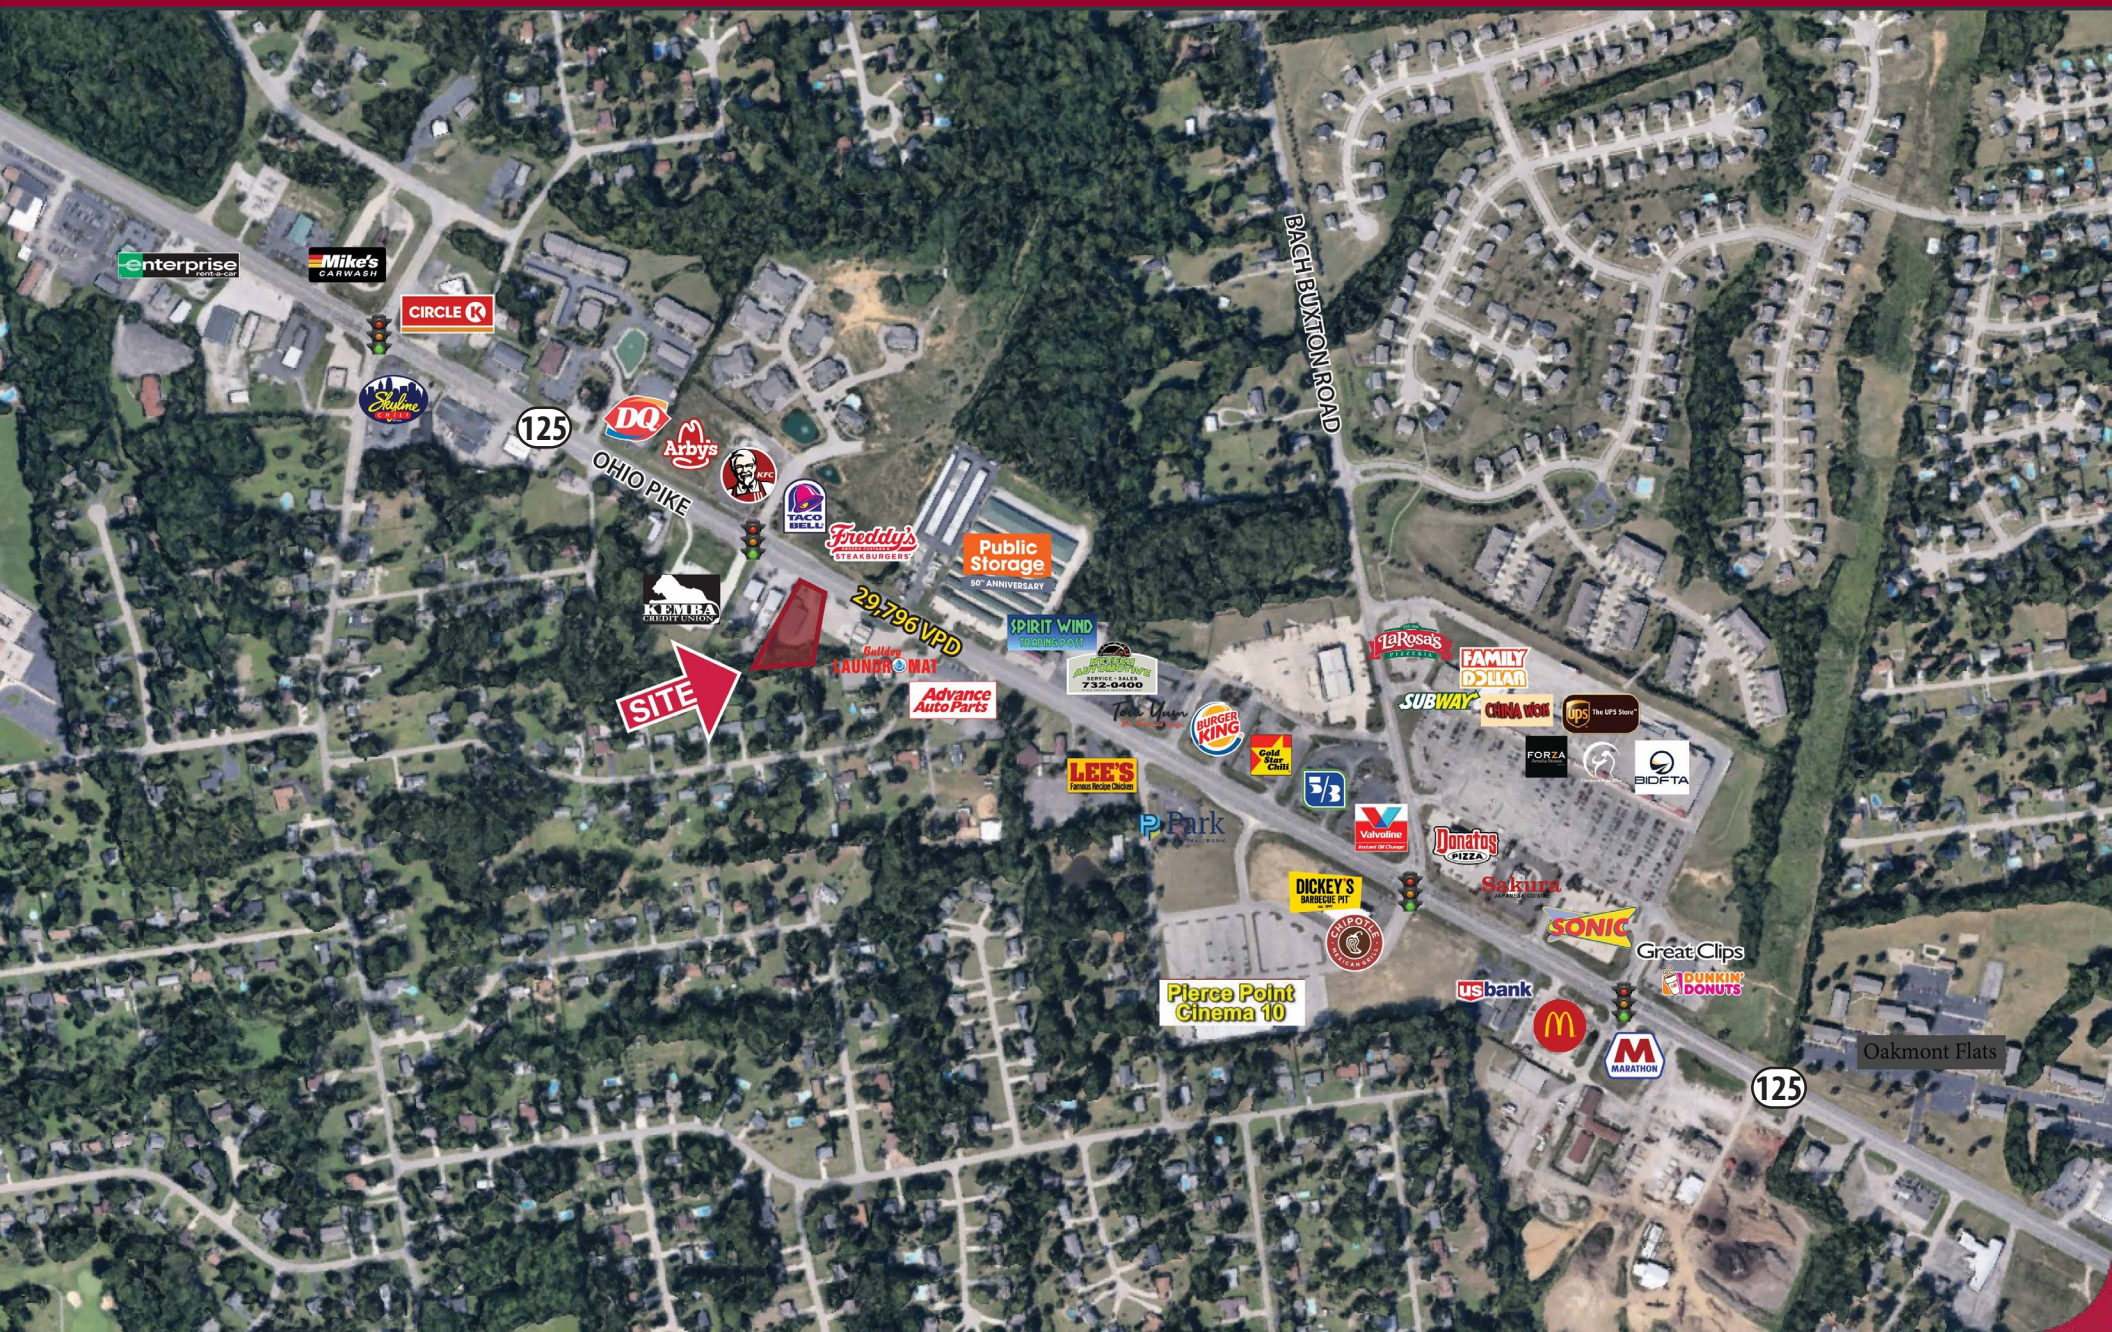

FOR SALE

1143 OHIO PIKE

Amelia, OH 45102

AVAILABLE: 5,236 SF | 0.83 Acres

PRICING: \$16.50 PSF + NNN

PROPERTY INFORMATION:

- Excellent location in growing market
- Functional retail/office building or redevelopment
- High traffic counts
- Full access on Ohio 125
- 22+ parking spaces
- Permanent signage on billboard
- GB- General Business Zoning
- Pierce Township location- no city income tax

TRAFFIC COUNTS:

- Ohio Pike – 29,796 VPD

PHOTOS

1143 OHIO PIKE

AERIAL
1143 OHIO PIKE

AERIAL 1143 OHIO PIKE

DEMOGRAPHICS

1143 OHIO PIKE