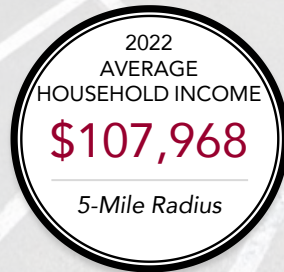

DEMOGRAPHICS

1143 OHIO PIKE

1 mi radius 3 mi radius 5 mi radius

Population

2022 Estimated Population	5,963	44,183	93,977
2027 Projected Population	6,027	44,249	94,960
2020 Census Population	5,888	43,815	93,275
2010 Census Population	5,628	38,602	85,923
Projected Annual Growth 2022 to 2027	0.2%	-	0.2%
Historical Annual Growth 2010 to 2022	0.5%	1.1%	0.7%

Households

2022 Estimated Households	2,511	18,458	38,547
2027 Projected Households	2,560	18,649	39,175
2020 Census Households	2,438	18,075	37,769
2010 Census Households	2,225	15,467	33,741
2022 Est. Average Household Income	$83,791	$104,742	$107,968
2022 Est. Median Household Income	$74,015	$82,584	$80,878
2022 Est. Per Capita Income	$35,322	$43,834	$44,363

Daytime Demographics

2022 Est. Total Businesses	207	1,054	2,678
2022 Est. Total Employees	4,998	15,257	30,542

Traffic Counts

Ohio Pike	29,796 VPD		

Google