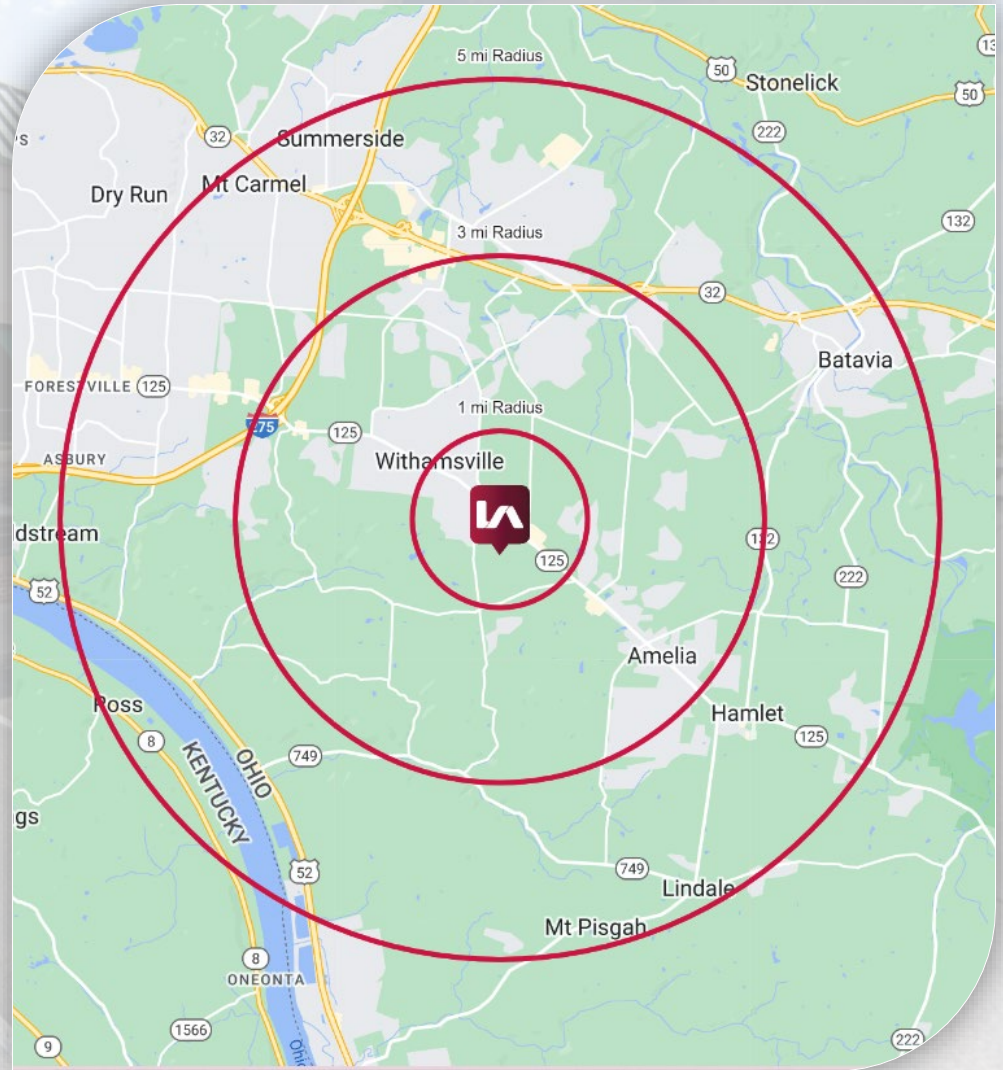

TRAFFIC COUNTS:

- Ohio Pike – 29,796 VPD

PHOTOS

1143 OHIO PIKE

AERIAL
1143 OHIO PIKE

AERIAL 1143 OHIO PIKE

DEMOGRAPHICS

1143 OHIO PIKE

1 mi radius 3 mi radius 5 mi radius

Population

2022 Estimated Population	5,963	44,183	93,977
2027 Projected Population	6,027	44,249	94,960
2020 Census Population	5,888	43,815	93,275
2010 Census Population	5,628	38,602	85,923
Projected Annual Growth 2022 to 2027	0.2%	-	0.2%
Historical Annual Growth 2010 to 2022	0.5%	1.1%	0.7%

Households

2022 Estimated Households	2,511	18,458	38,547
2027 Projected Households	2,560	18,649	39,175
2020 Census Households	2,438	18,075	37,769
2010 Census Households	2,225	15,467	33,741
2022 Est. Average Household Income	\$83,791	\$104,742	\$107,968
2022 Est. Median Household Income	\$74,015	\$82,584	\$80,878
2022 Est. Per Capita Income	\$35,322	\$43,834	\$44,363

Daytime Demographics

2022 Est. Total Businesses	207	1,054	2,678
2022 Est. Total Employees	4,998	15,257	30,542

Traffic Counts

Ohio Pike	29,796 VPD		
-----------	------------	--	--

Google