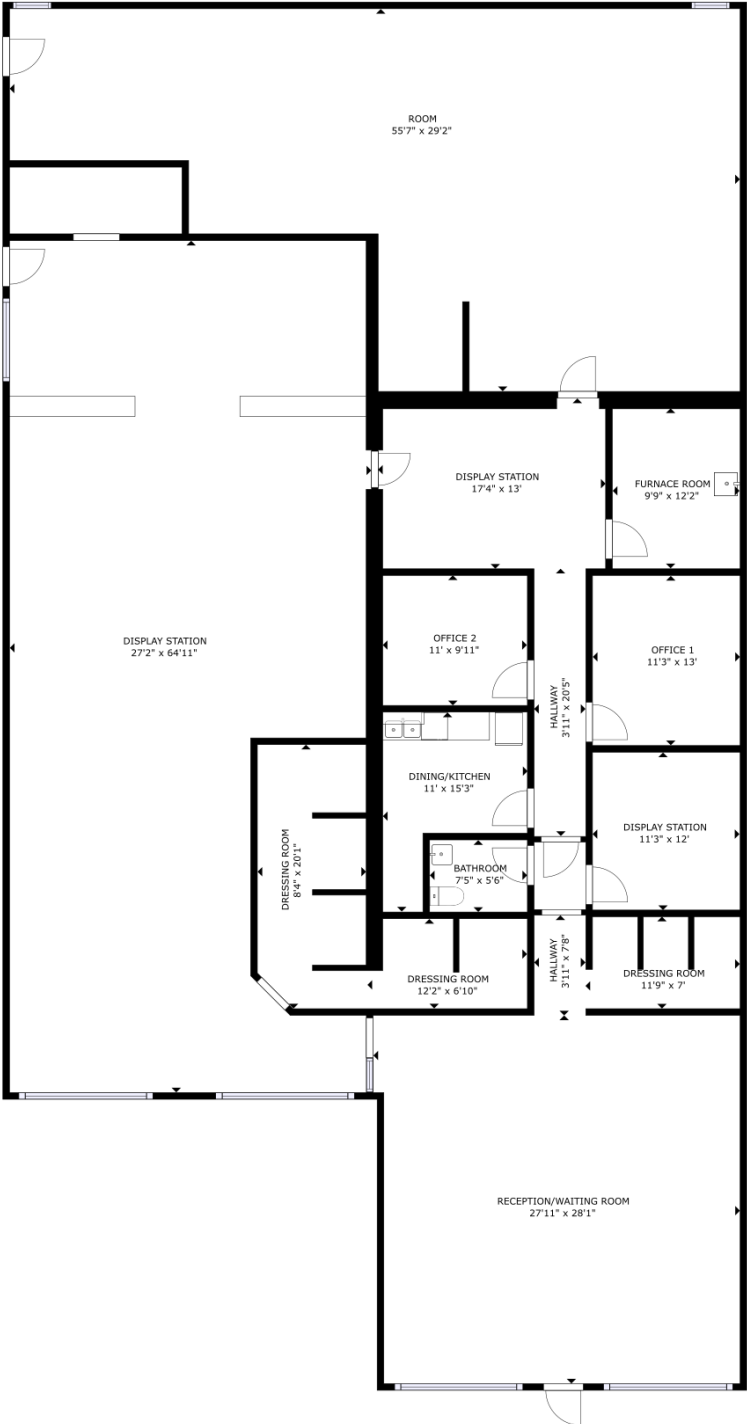

FOR SALE

1143 OHIO PIKE

Amelia, OH 45102

AVAILABLE: 5,236 SF | 0.83 Acres

PRICING: \$16.50 PSF + NNN

PROPERTY INFORMATION:

- Excellent location in growing market
- Functional retail/office building or redevelopment
- High traffic counts
- Full access on Ohio 125
- 22+ parking spaces
- Permanent signage on billboard
- GB- General Business Zoning
- Pierce Township location- no city income tax

TRAFFIC COUNTS:

- Ohio Pike – 29,796 VPD

PHOTOS

1143 OHIO PIKE

AERIAL
1143 OHIO PIKE

AERIAL 1143 OHIO PIKE

DEMOGRAPHICS

1143 OHIO PIKE