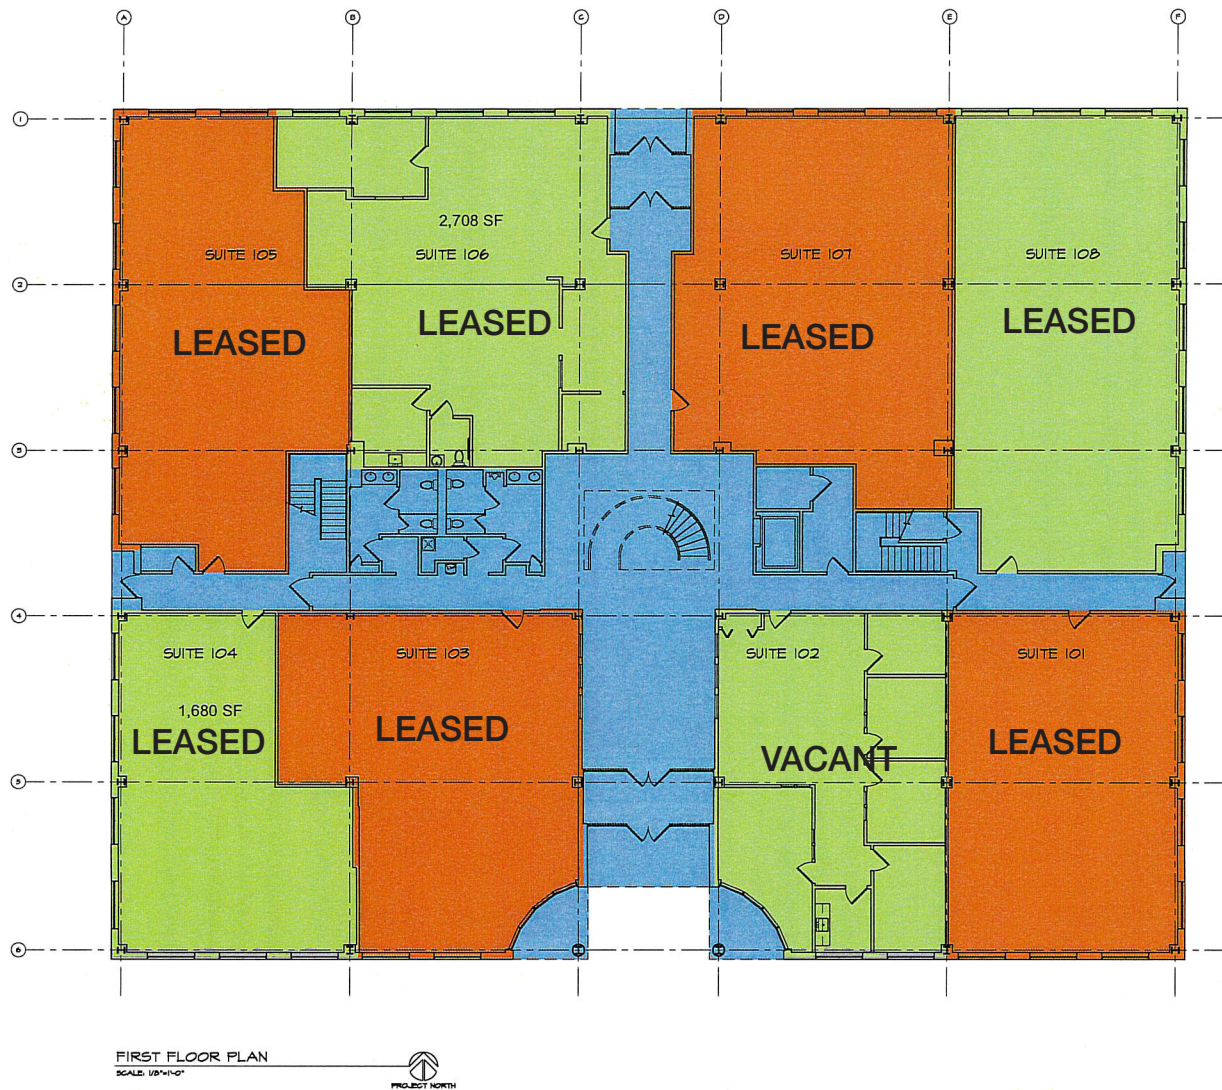

Floor Plan

Floor Plan

Floor Plan

SUITE 102

SCALE: $1/8'' = 1'-0''$

Demographics