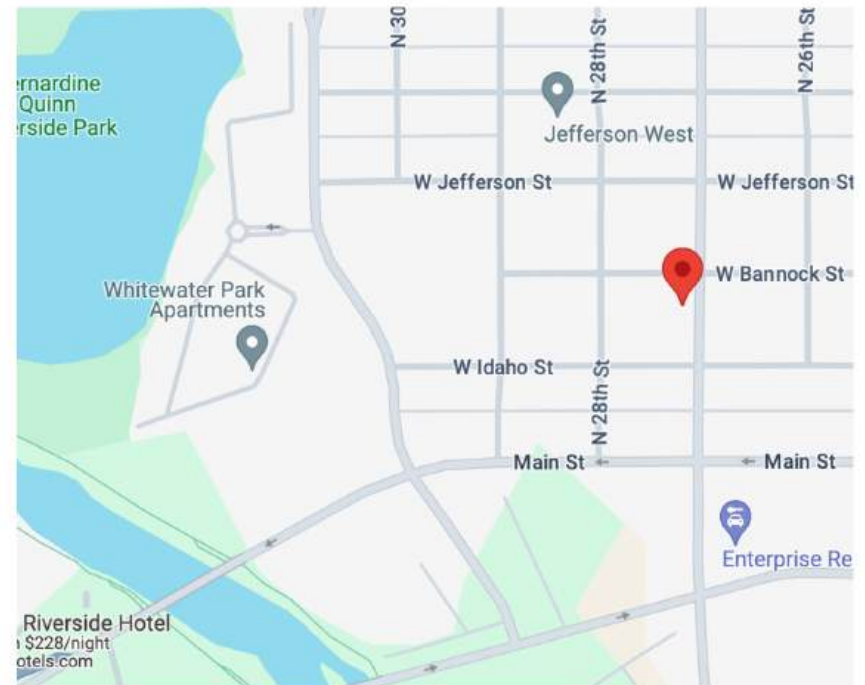

RENT PRICING

Suite	Total Monthly Rent
1	Reserved
2	Reserved
3	Reserved
4	Reserved
5	Reserved
6	Reserved
7	Reserved
8	Reserved
9	Reserved
10	Reserved
11	Reserved
12	$699
13	Reserved

Suite	Total Monthly Rent
14	Reserved
15	$750
16	Reserved
17	Reserved
18	Reserved
19	Reserved
20	Reserved
21	Reserved
22	Reserved
23	Reserved
24	$725
25	$725

219 N. 27TH STREET BOISE, IDAHO 83702

EMAIL OR TEXT FOR A TOUR
NATALIE@COMMERCIALNW.COM 208-890-2710