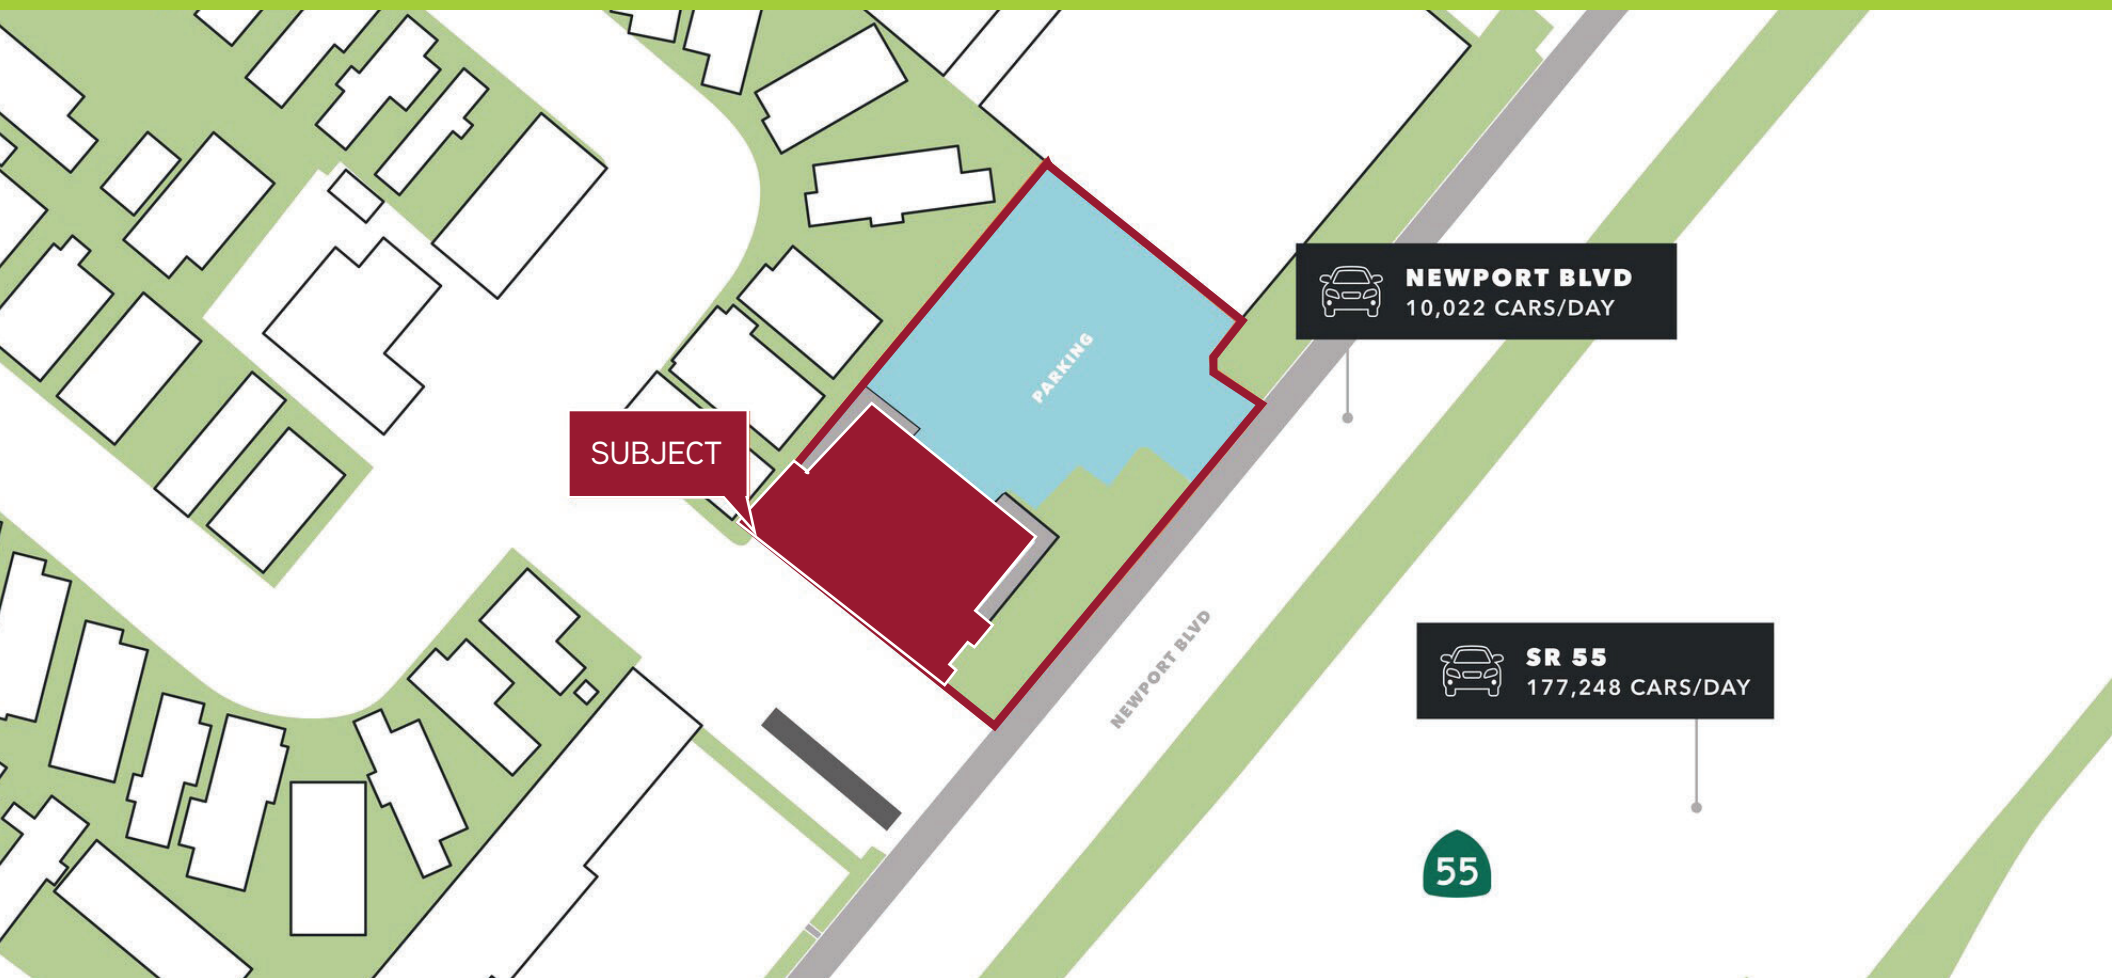

2013

NEWPORT BOULEVARD FULLERTON CALIFORNIA

EXCLUSIVELY LISTED BY:

LEE & ASSOCIATES - NEWPORT BEACH
100 BAYVIEW CIRCLE, SUITE 600
NEWPORT BEACH, CA 92660
949.724.1000
WWW.EE-ASSOCIATES.COM

STEPHEN MADIGAN
smadigan@lee-associates.com
949724.4714
DRE # 01334425

LEE & ASSOCIATES
COMMERCIAL REAL ESTATE SERVICES
NEWPORT BEACH