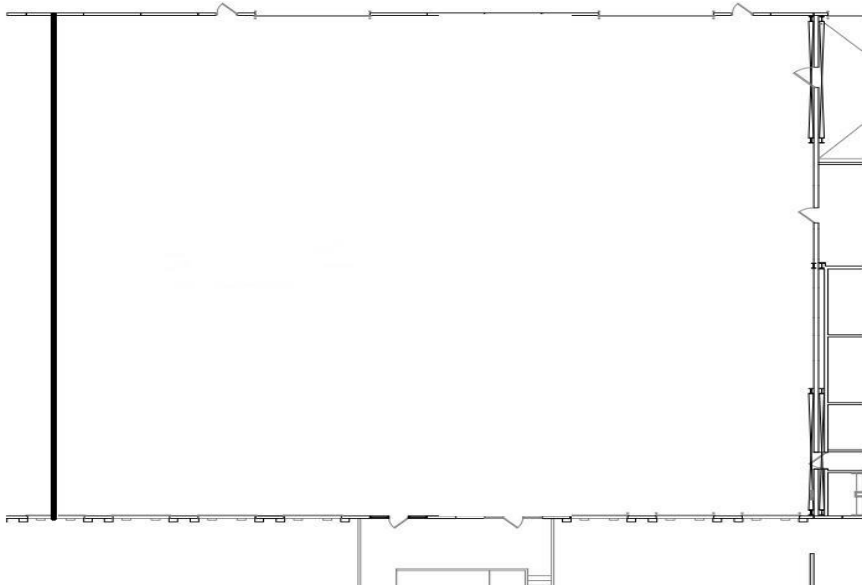

Warehouse Space for Lease

1034 Mexico City Avenue K.C., MO 64153

For Additional Information
Please Contact:
Myron Haith (913) 888-3456 X 3
mhaith@haith.com

5,000 sq. ft.
0 office
5,000 whse
1 drive-in doors
3 dock-high doors
\$8.00 net