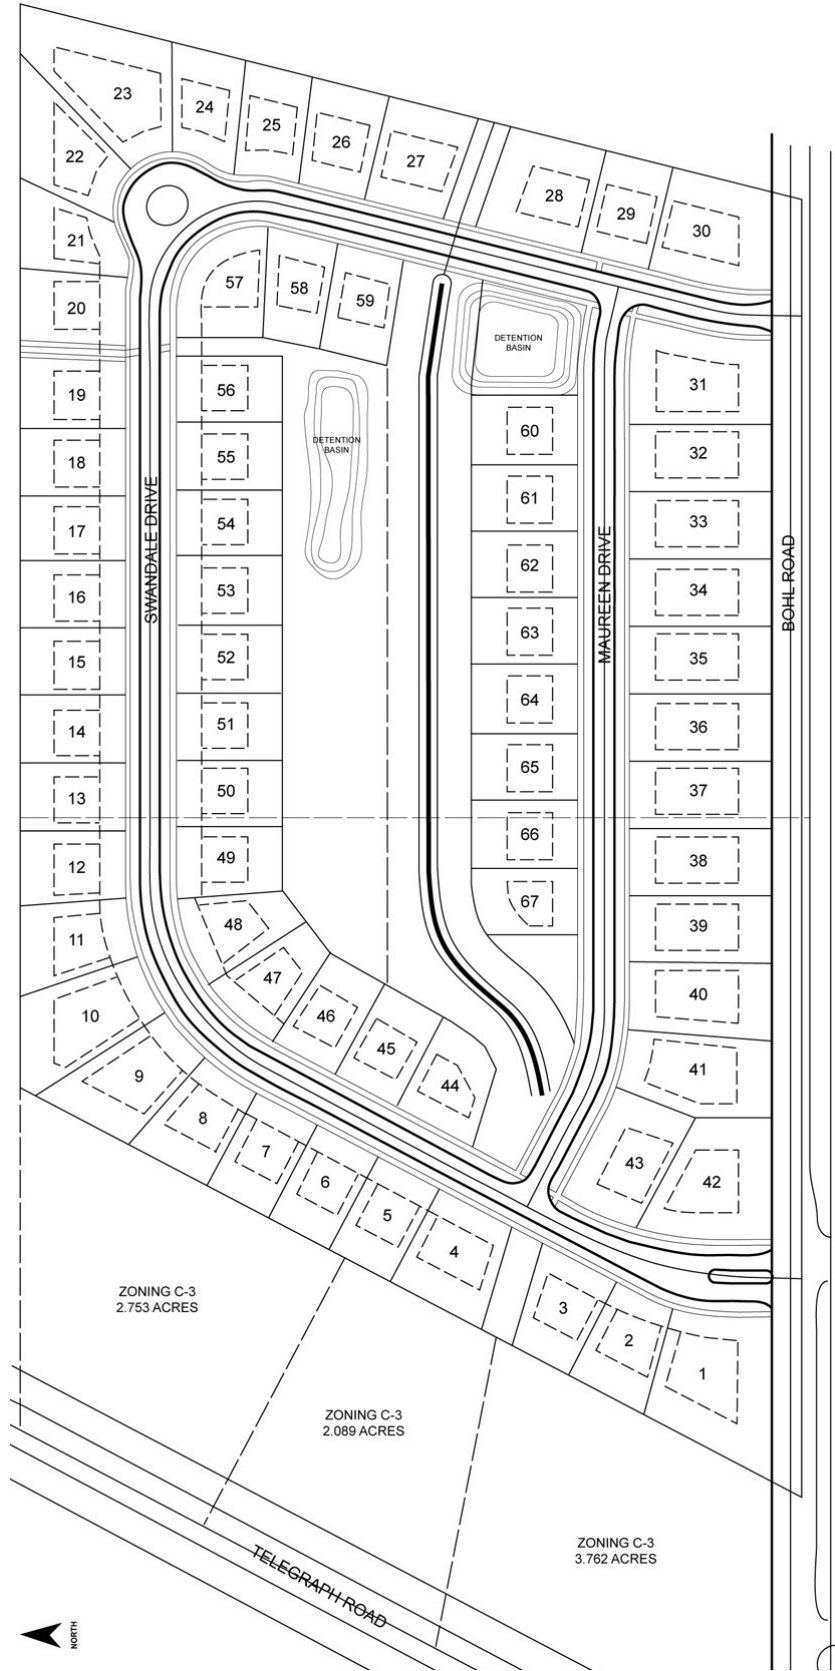

BUHL ROAD
FRENCHTOWN TWP., MICHIGAN

SIGNATURE ASSOCIATES
KNOW SIGNATURE | KNOW RESULTS

LAND FOR SALE
29.66 Acres Available

GROUND LEASE AVAILABLE

PROPERTY FEATURES

- 29.66 acres available
- R-1B zoning
- 67 engineered approved lots
- Sale Price: Contact Broker
- Terms: TBD

Land For Sale

29.66
Acres
AVAILABLE

Site Plan

For more information, please contact:

JUSTIN GAFFREY
(248) 799 3143
jgaffrey@signatureassociates.com

SIGNATURE ASSOCIATES
One Towne Square, Suite 1200
Southfield, MI 48076
www.signatureassociates.com