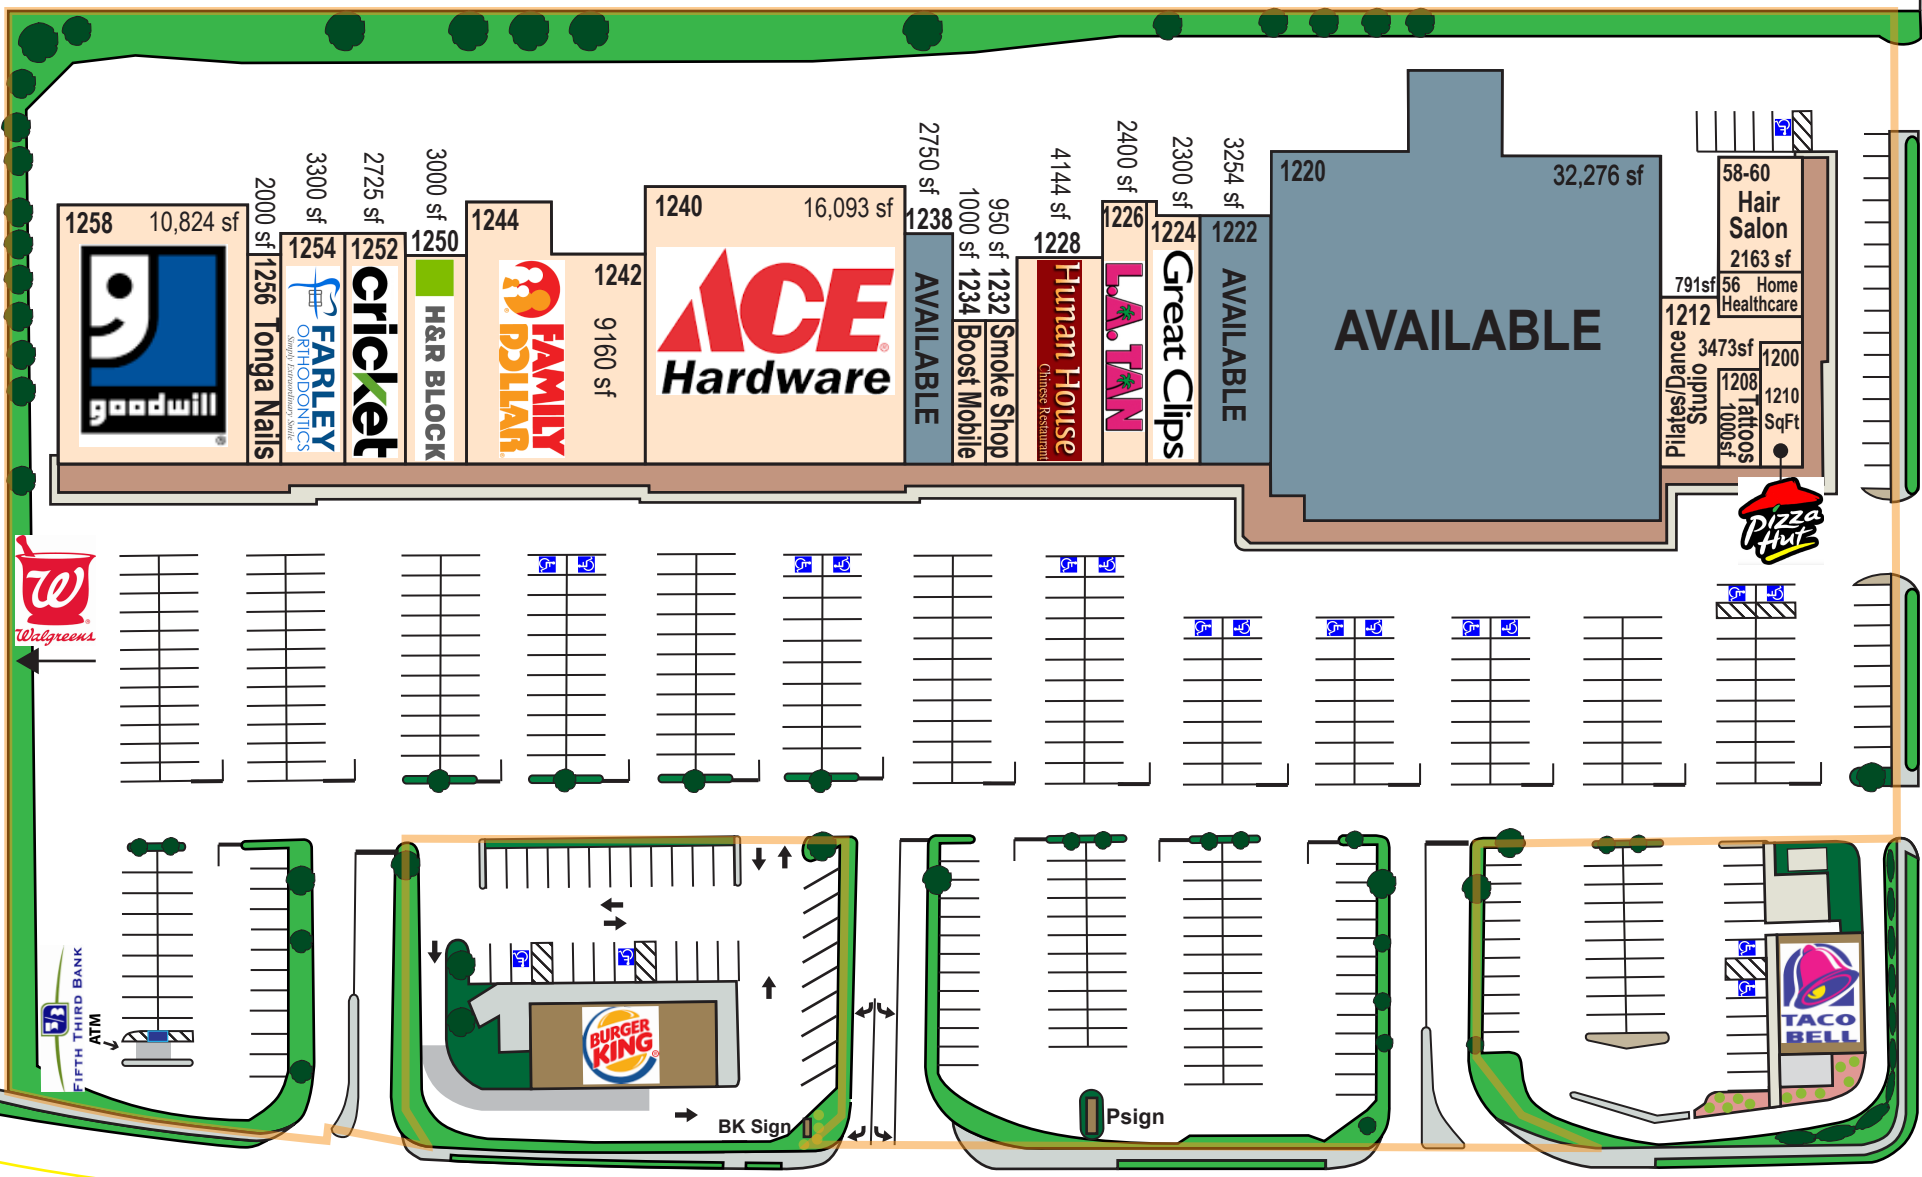

1200-1258 E. Central Ave and
56-60 Lawrence Ave,
Miamisburg, OH 45342

Lawrence Avenue

Lawrence Avenue

FIFTH THIRD BANK
ATM

BK Sign

Psign

East Central Ave (Hwy 725)