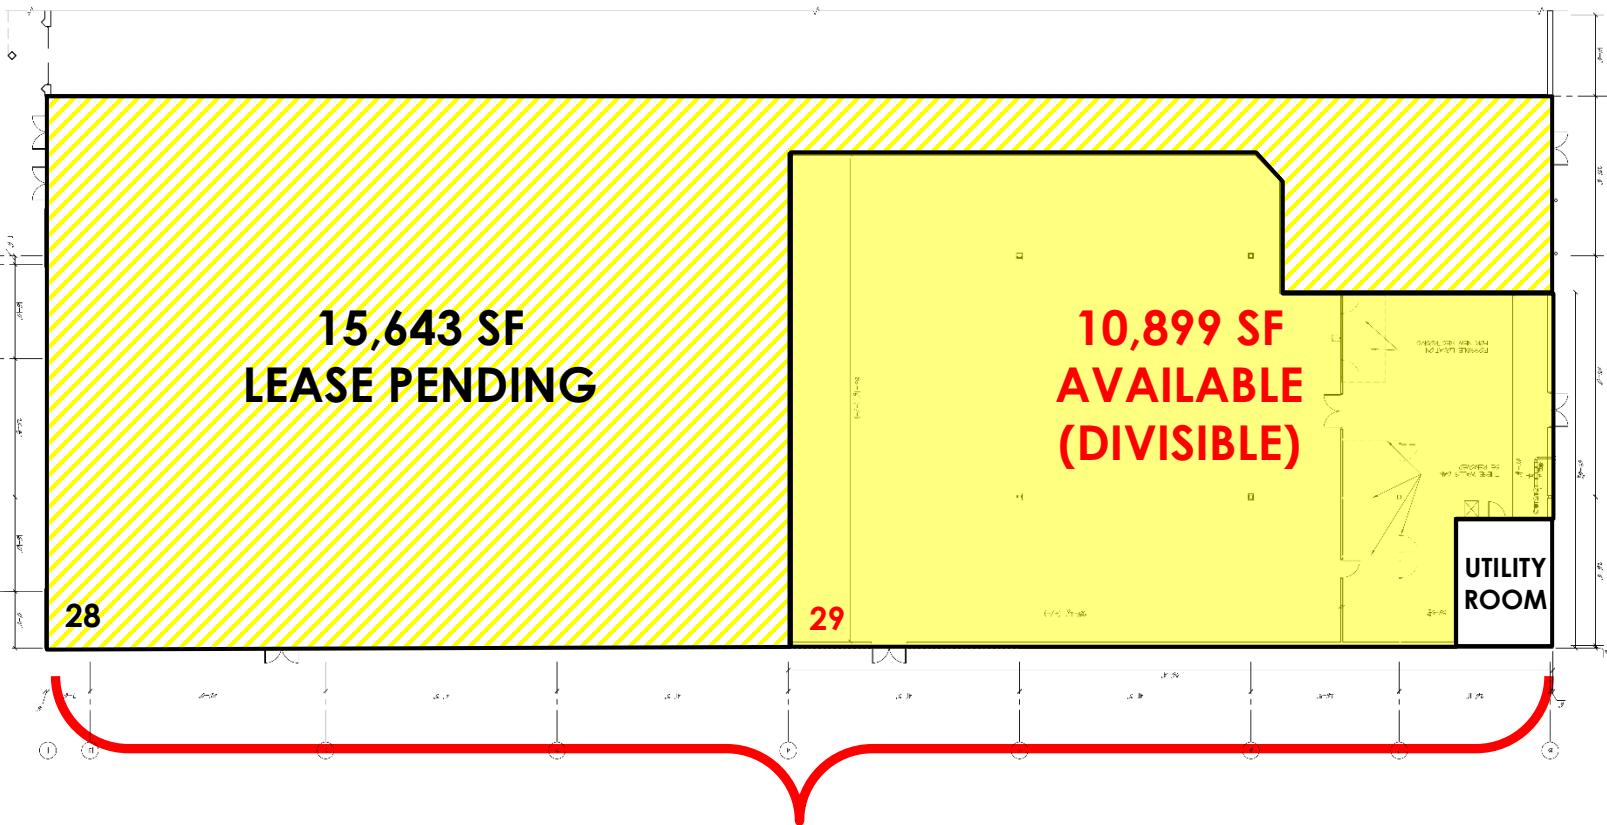

Middletown, NY

88 Dunning Road Dunning Farms Shopping Center

**CAN BE COMBINED
TO 26,542 SF**