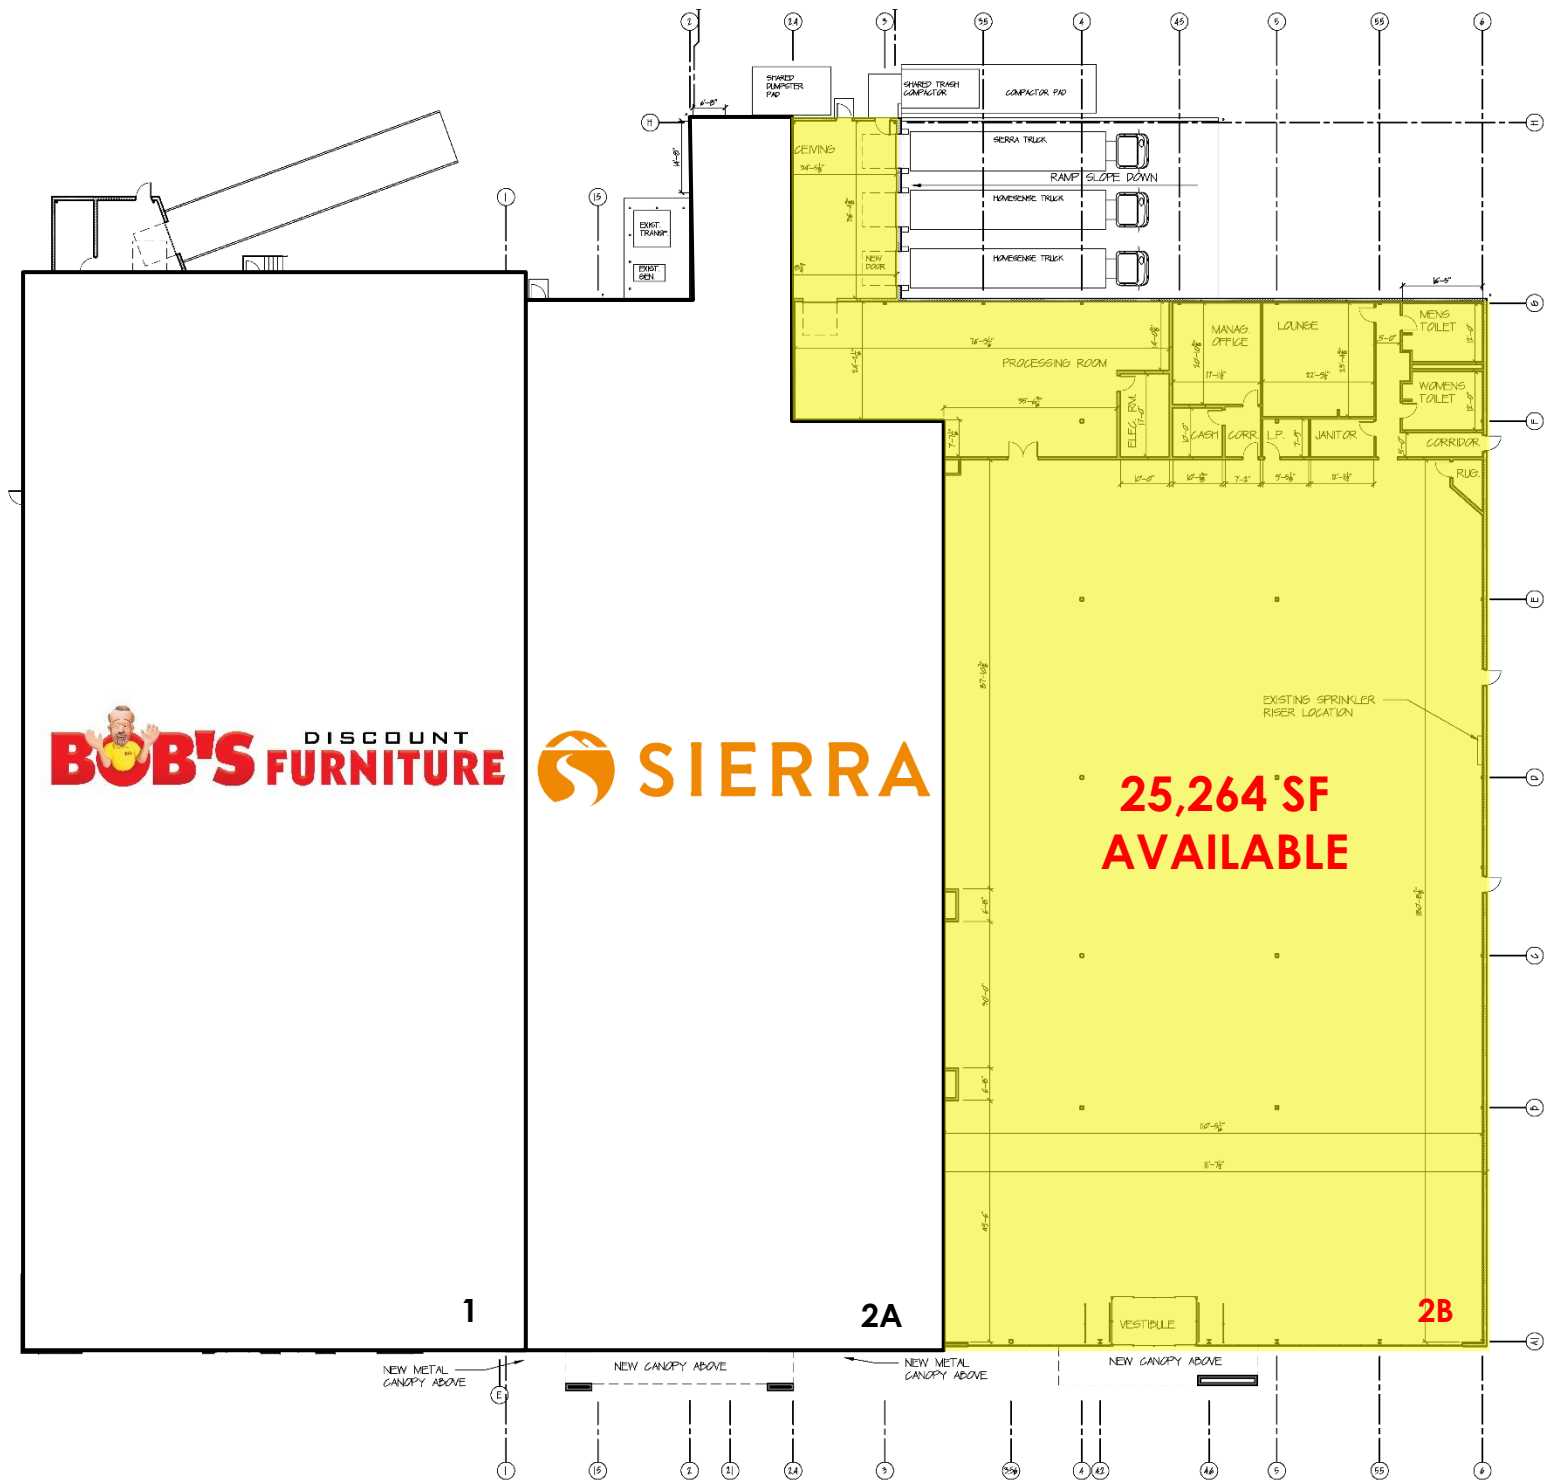

Middletown, NY

88 Dunning Road Dunning Farms Shopping Center