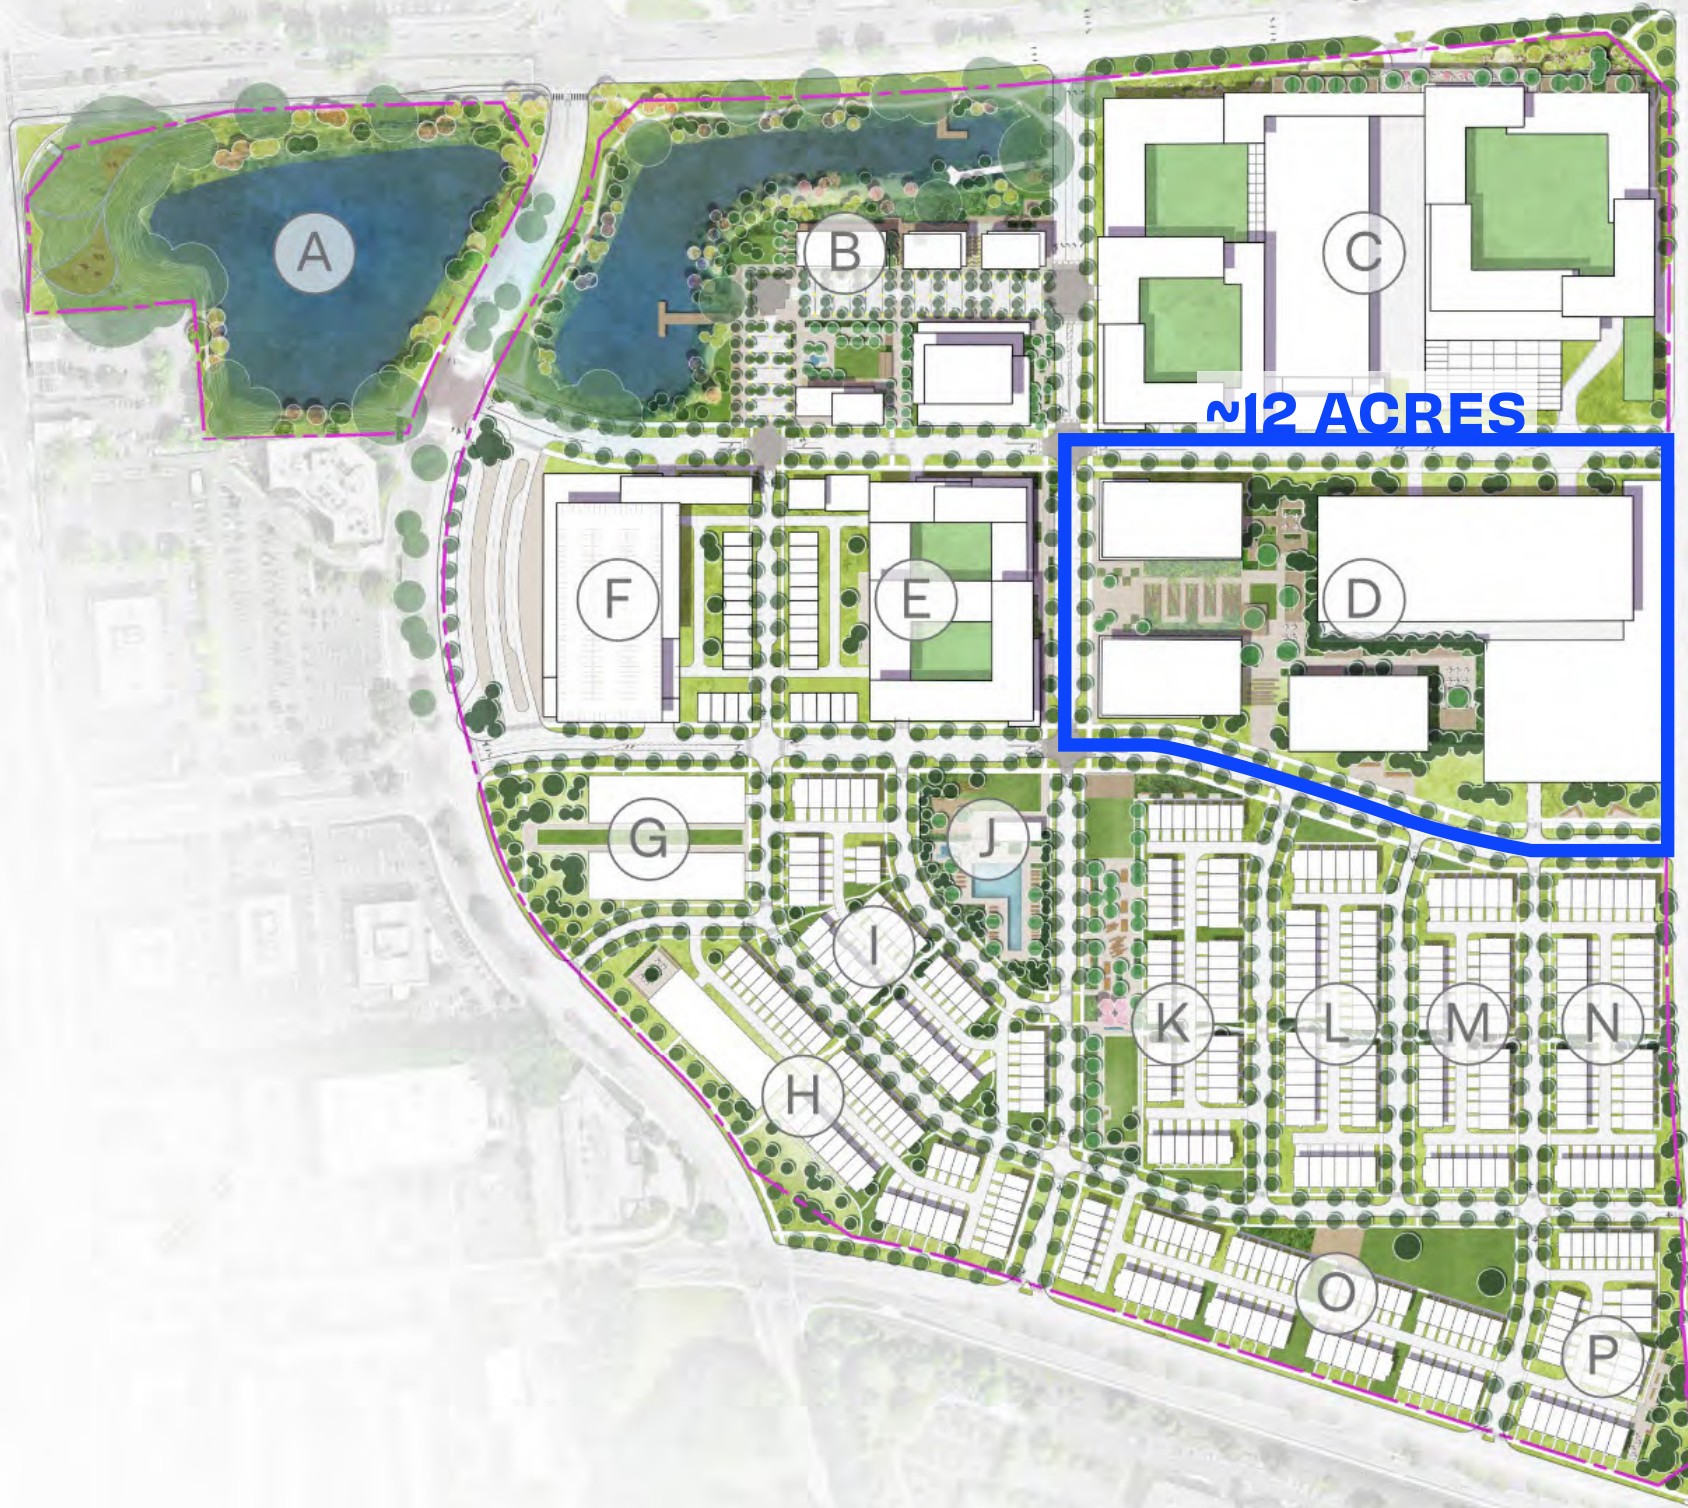

RESEARCH ROW

AT LAKEFOREST

Gaithersburg, MD

LARGE BLOCK OPPORTUNITY IN
**A VIBRANT & EVOLUTIONARY
MIXED USE COMMUNITY**

Offering up to 750,000 SF

WRSINC
REAL ESTATE INVESTMENTS

 **CUSHMAN &
WAKEFIELD**

Powered by Community

Situated on approximately 100 acres, WRS Inc. Real Estate Investments is planning to completely redevelop the existing Lakeforest Mall property into multi-use employment, retail, residential and entertainment destination.

Plant Your Roots Here

Lakeforest offers residents and employers the ability to be within steps of retail, restaurants, and more.

Research Row at Lakeforest

is redefining the Gaithersburg community as a space for innovators, entrepreneurs, scientists, etc.

Bounded by 4 major roadways, just off Interstate 270, Research Row is right in the heart of Suburban Maryland's growing life science cluster while also offering a hotbed of activity for any technology or research user.