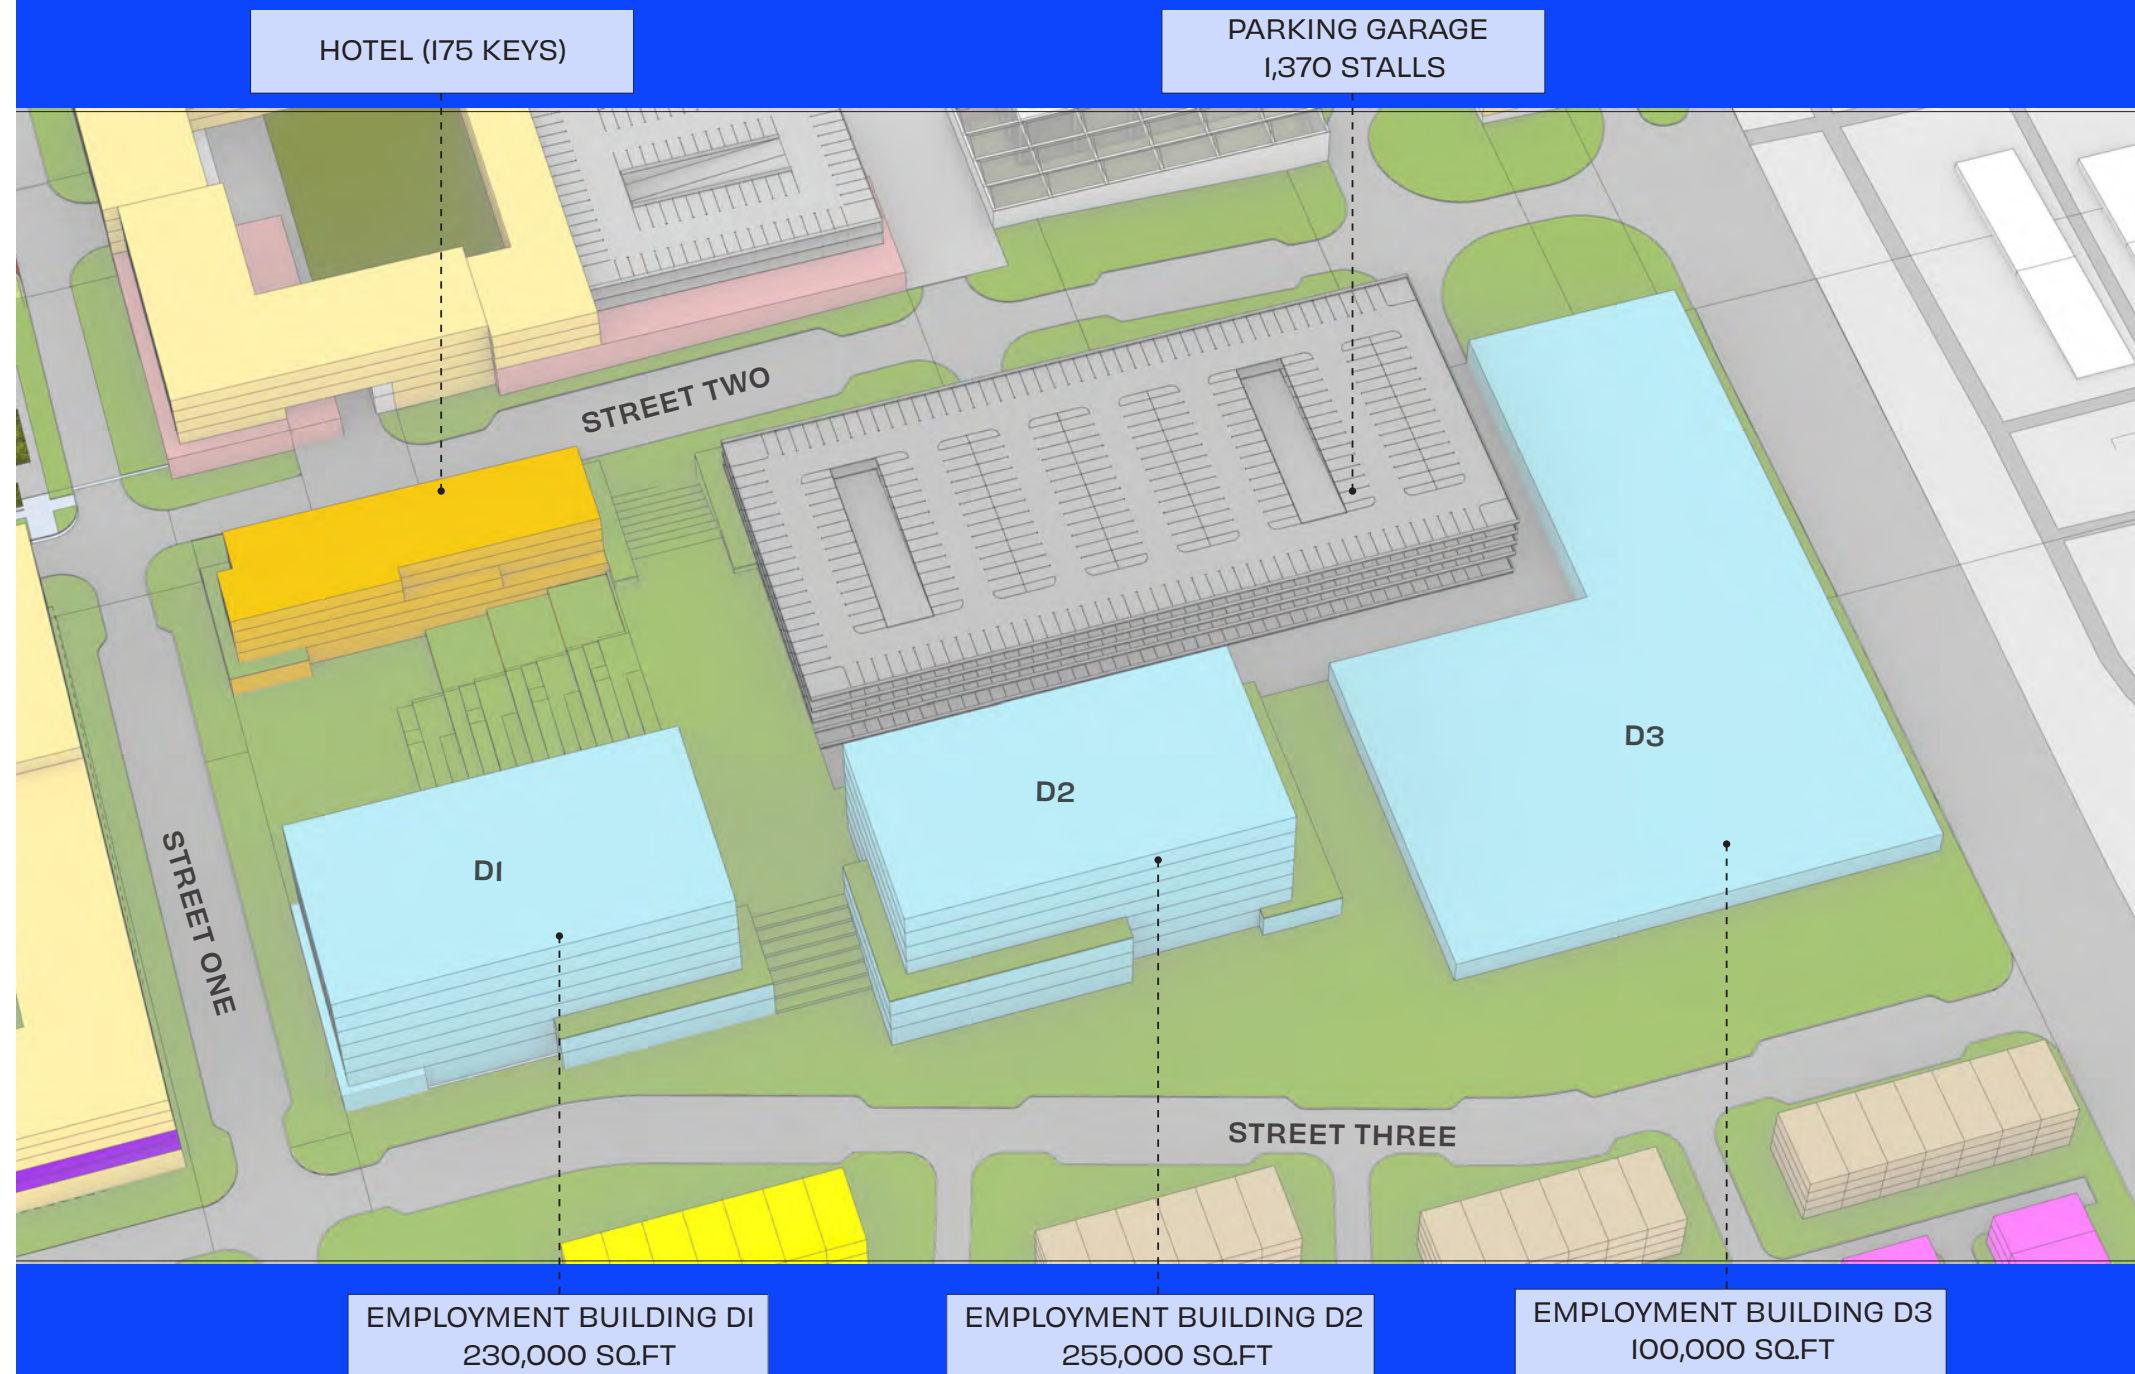

Research Row at Lakeforest

is redefining the Gaithersburg community as a space for innovators, entrepreneurs, scientists, etc.

Bounded by 4 major roadways, just off Interstate 270, Research Row is right in the heart of Suburban Maryland's growing life science cluster while also offering a hotbed of activity for any technology or research user.

Be part of a transformative initiative to reinvent Lakeforest.

Destination for Movers & Shakers