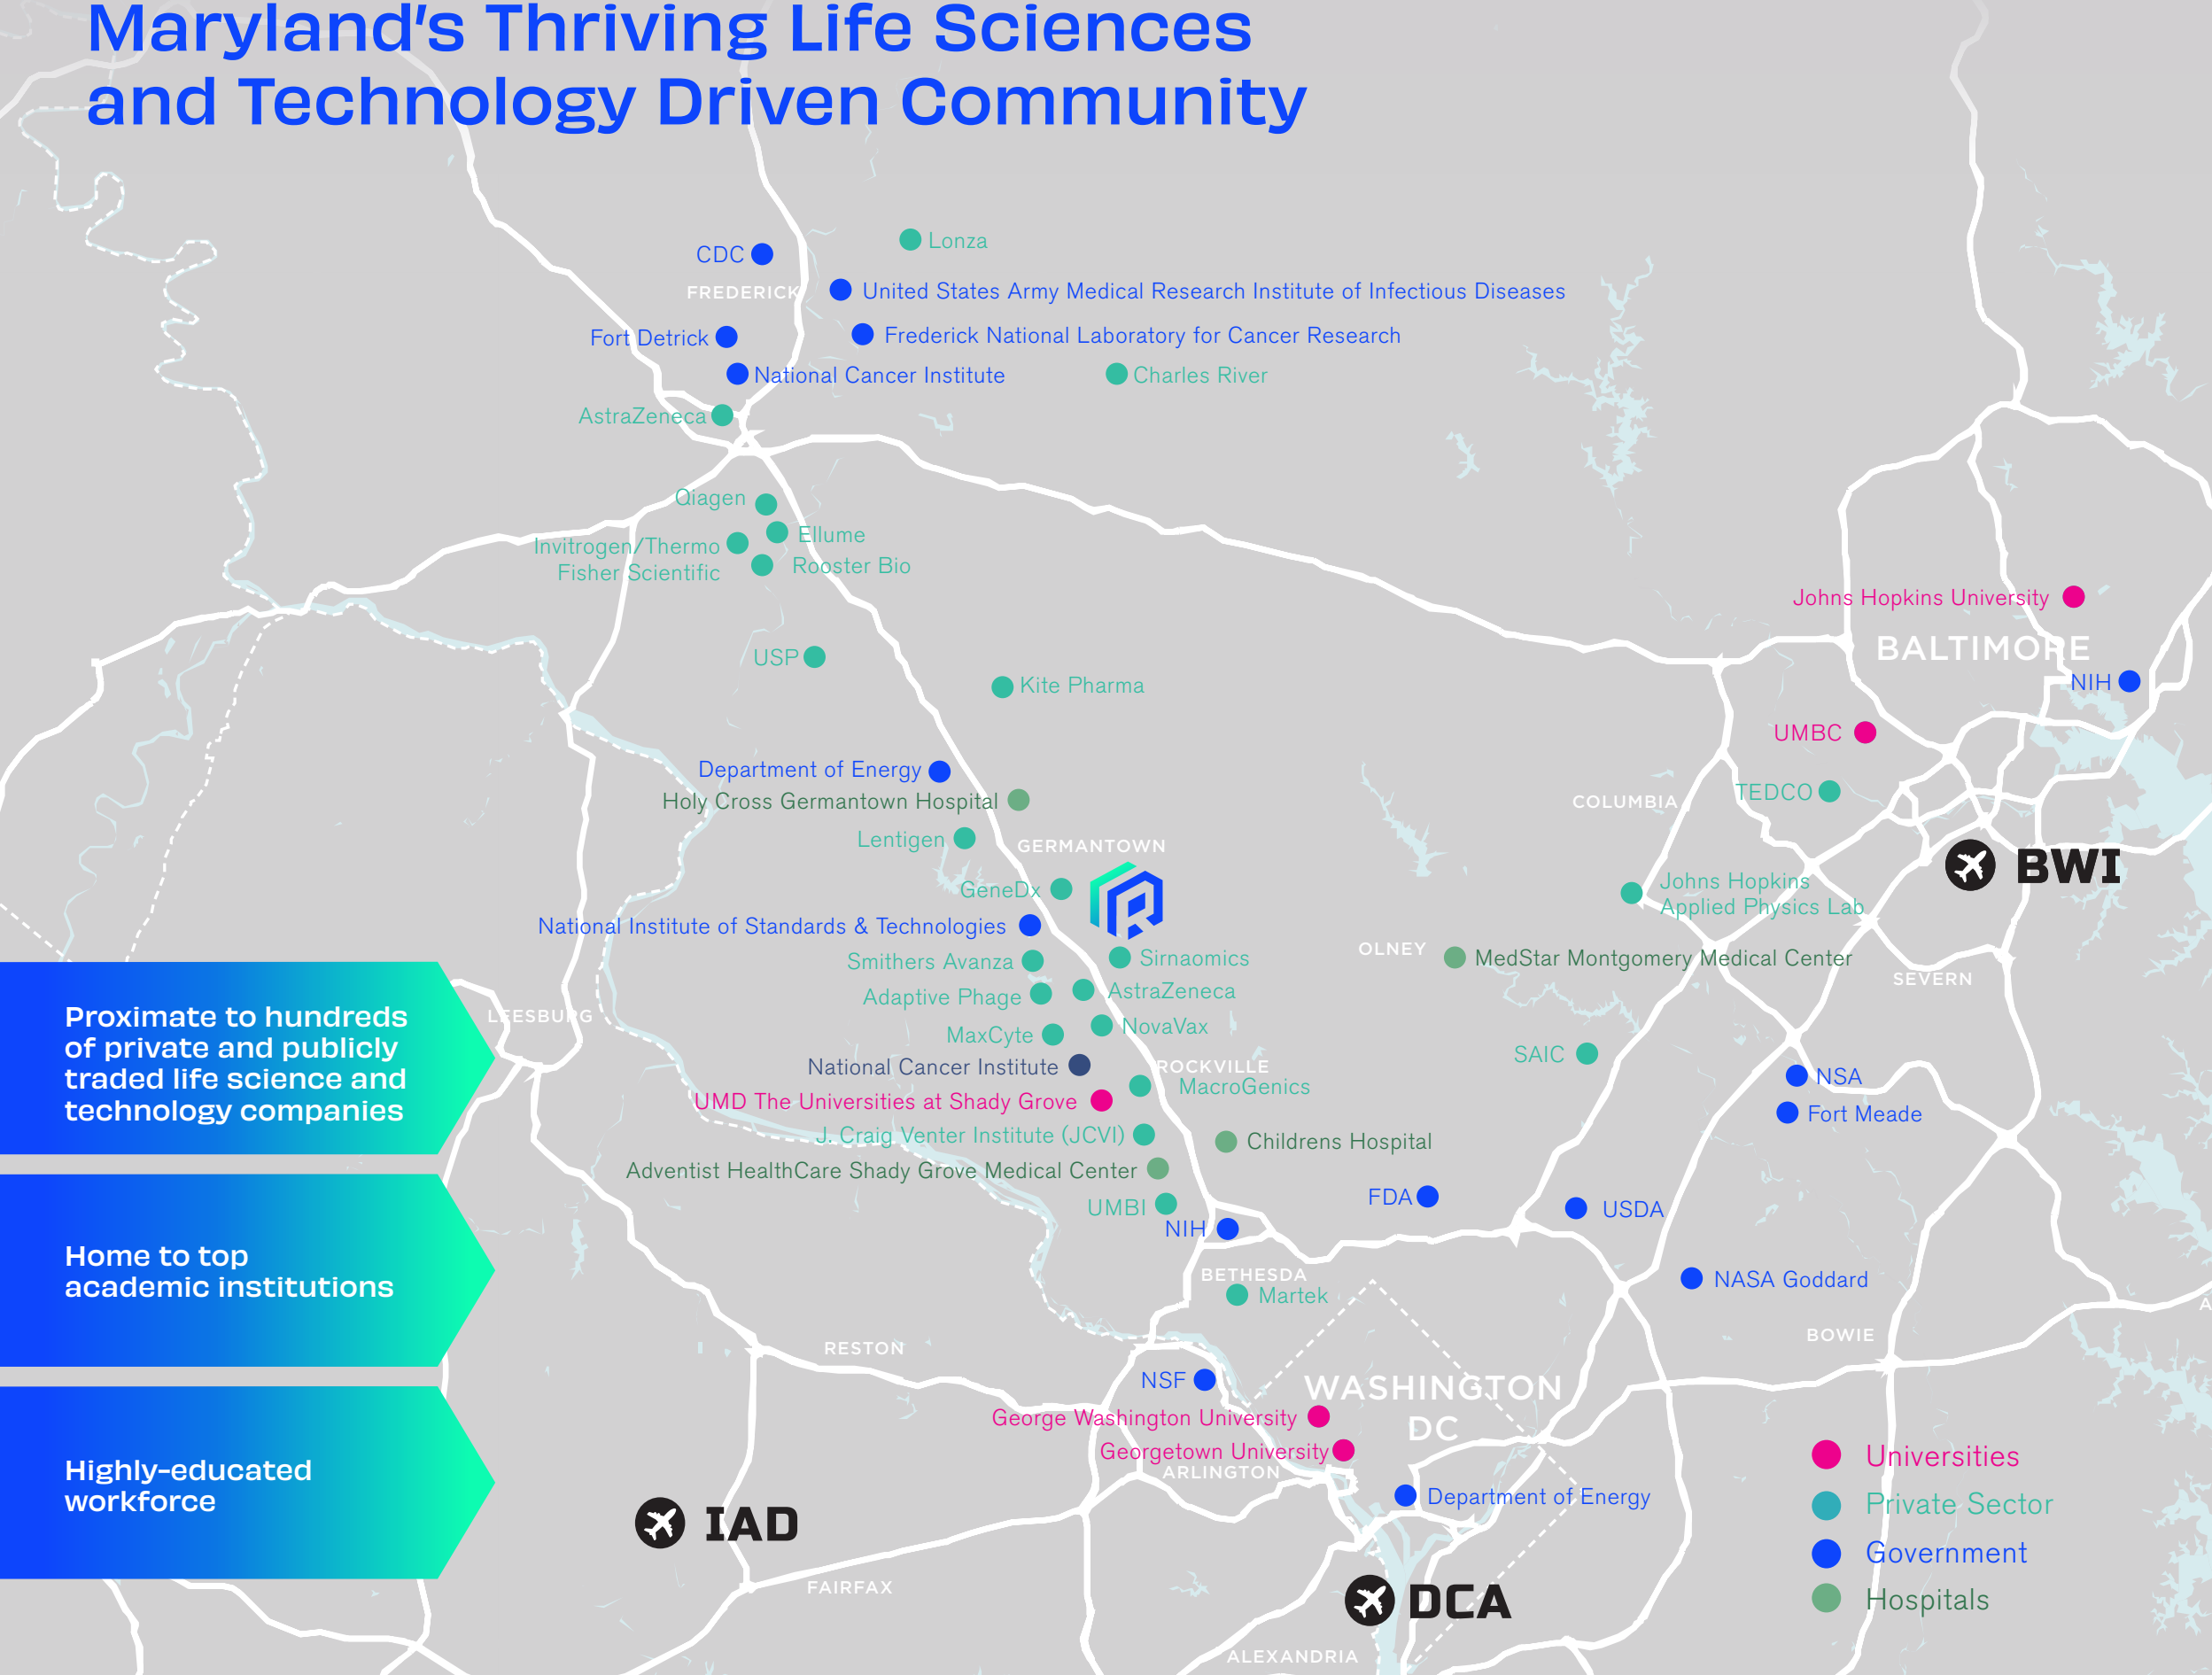

Plant Your Roots Here

Lakeforest offers residents and employers the ability to be within steps of retail, restaurants, and more.

Research Row at Lakeforest

is redefining the Gaithersburg community as a space for innovators, entrepreneurs, scientists, etc.

Bounded by 4 major roadways, just off Interstate 270, Research Row is right in the heart of Suburban Maryland's growing life science cluster while also offering a hotbed of activity for any technology or research user.

Be part of a transformative initiative to reinvent Lakeforest.

Destination for Movers & Shakers

Access Top Talent in Suburban Maryland's Thriving Life Sciences and Technology Driven Community

Gaithersburg is an internationally recognized center of biotechnology, capitalizing on the proximity to federal research facilities and regulatory agencies while also being close to the nation's capital. As a result Gaithersburg enjoys one of the highest educated labor pools in the country.

Home to top academic institutions

Highly-educated workforce

- Universities
- Private Sector
- Government
- Hospitals

**Destination
for Movers
& Shakers.**

**Powered by
Community.**

RESEARCH ROW

AT LAKEFOREST