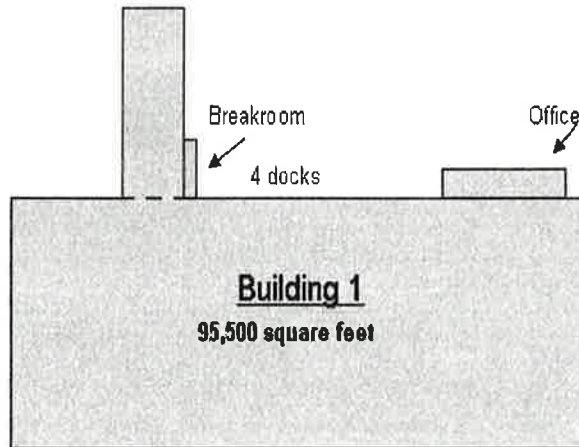

# 8464 N 600 E

Hope, IN

// 3

*244,100 SQ FT*

Total site: **20 acres** (zoned I2)  
Total footage: **247,571**

**TARA JAMES (BOARD)**  
Principal / Broker  
812.378.7955  
tara@breedencommercial.com

**FOR SALE**