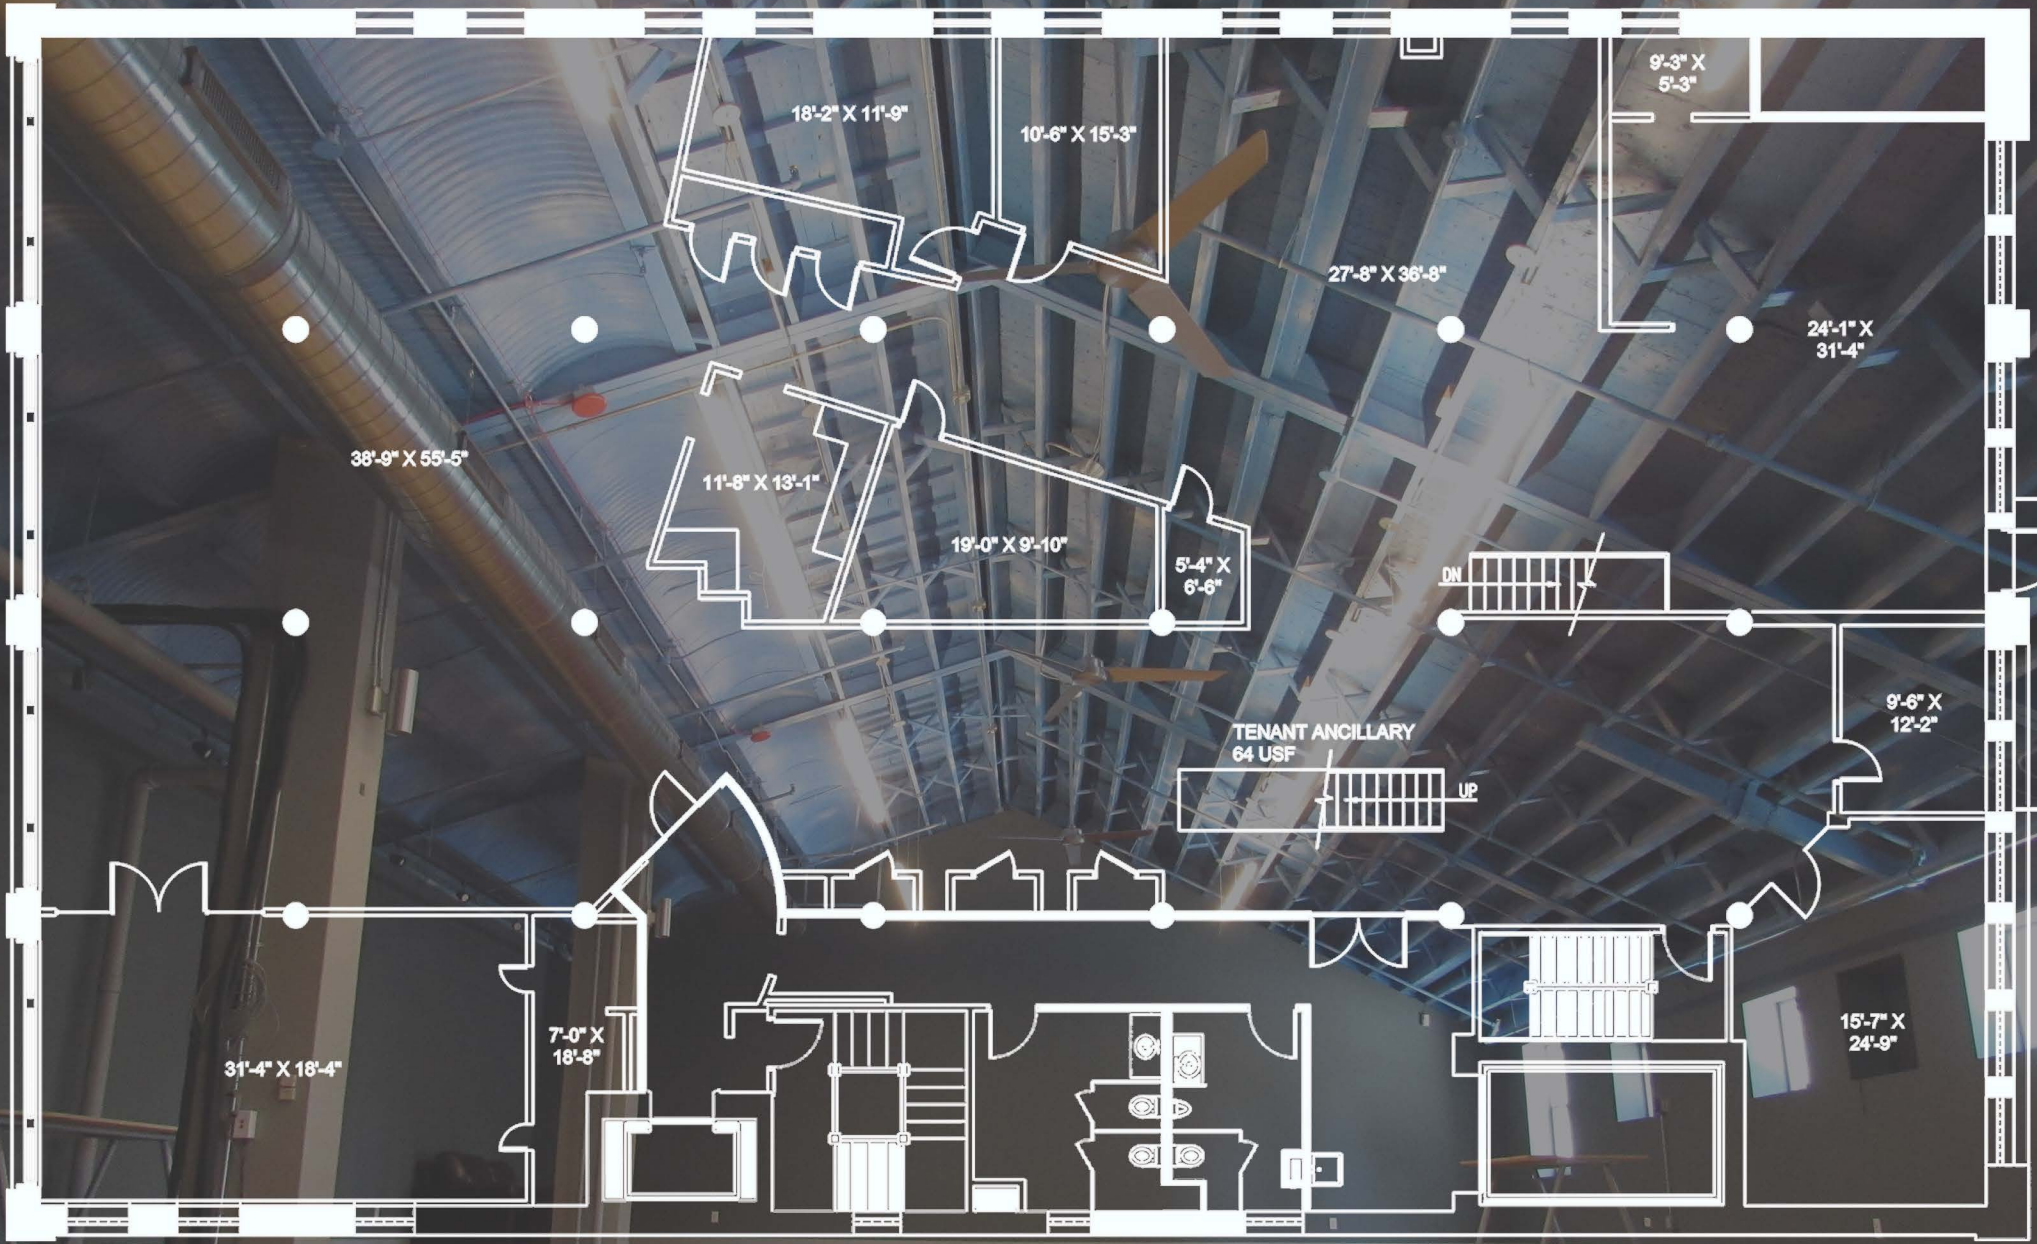

1006 S MICHIGAN

1006 S MICHIGAN

Office Space for Lease

1006 S MICHIGAN

Suite 800

9,489 SF

3 OFFICES, 2
CONFERENCE ROOMS,
KITCHEN, OPEN AREA

WILLARD JONES REAL ESTATE

312 263 8787
Jonathan
Zimmerman
WILLARDJONES.COM
JZIMMERMAN@WILLARDJONES.COM

suite 800 - 9,489 sf

featuring panoramic views
over lake michigan and grant park

CONTACT

Jonathan Zimmerman

312.263.8787

jzimmerman@willardjones.com