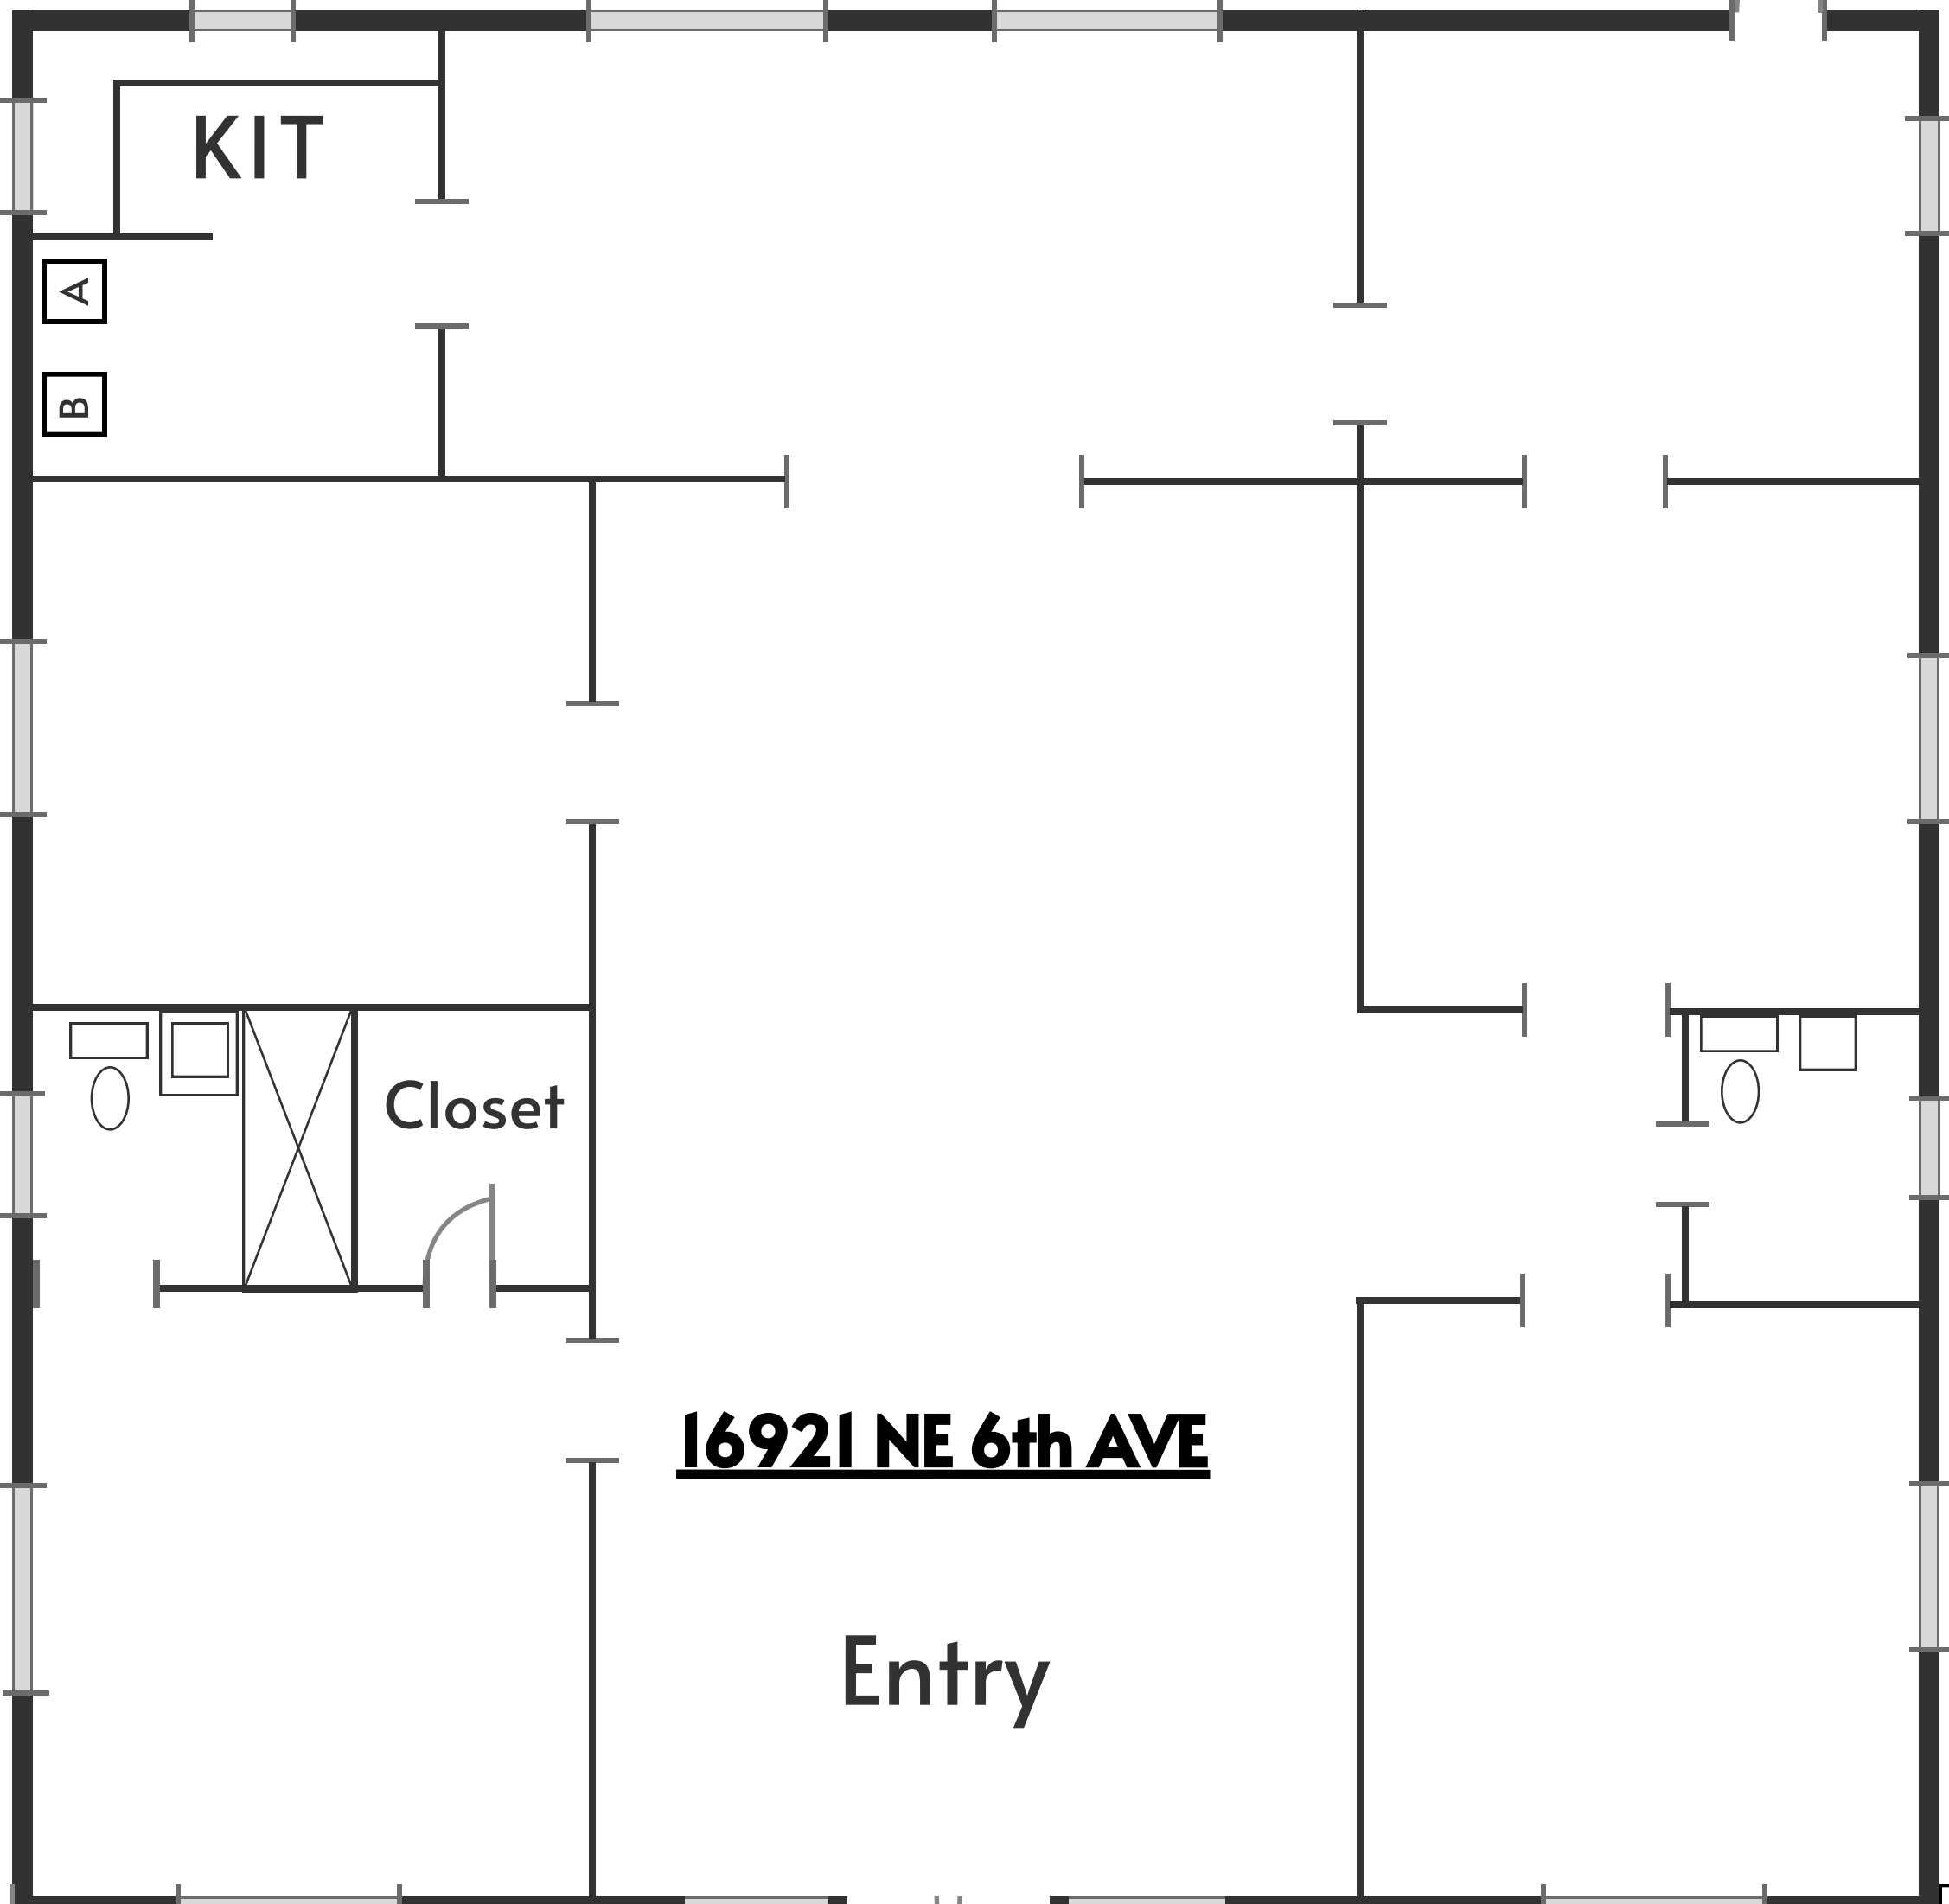

← 65'-0" →

Parking

44'-2"

← 110'-0" →

42'-3"

**16921 NE 6th AVE**

Entry

Parking