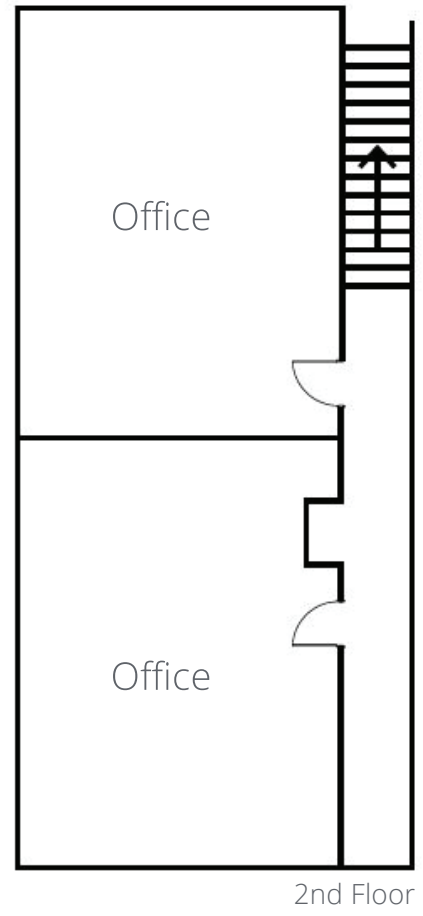

FOR SUBLEASE

293 Venture Street

San Marcos, CA 92078

±8,649 SF Industrial Building

293 Venture Street | San Marcos, CA 92078

±8,649 SF

Building Size

Corner

Location

Fenced

With Electronic Gate

Contact Broker

Lease Rate

PROPERTY HIGHLIGHTS

- 8,649 SF industrial building
- Fenced with electronic gate
- Modern office improvements
- Excellent access to SR-78 and I-15 freeways
- Corner location
- Available now through April 2029

Floor Plan

293 Venture Street | San Marcos, CA 92078

FLOOR PLAN

● Grade-Level Door

1st Floor

2nd Floor

Site Aerial

293 Venture Street | San Marcos, CA 92078