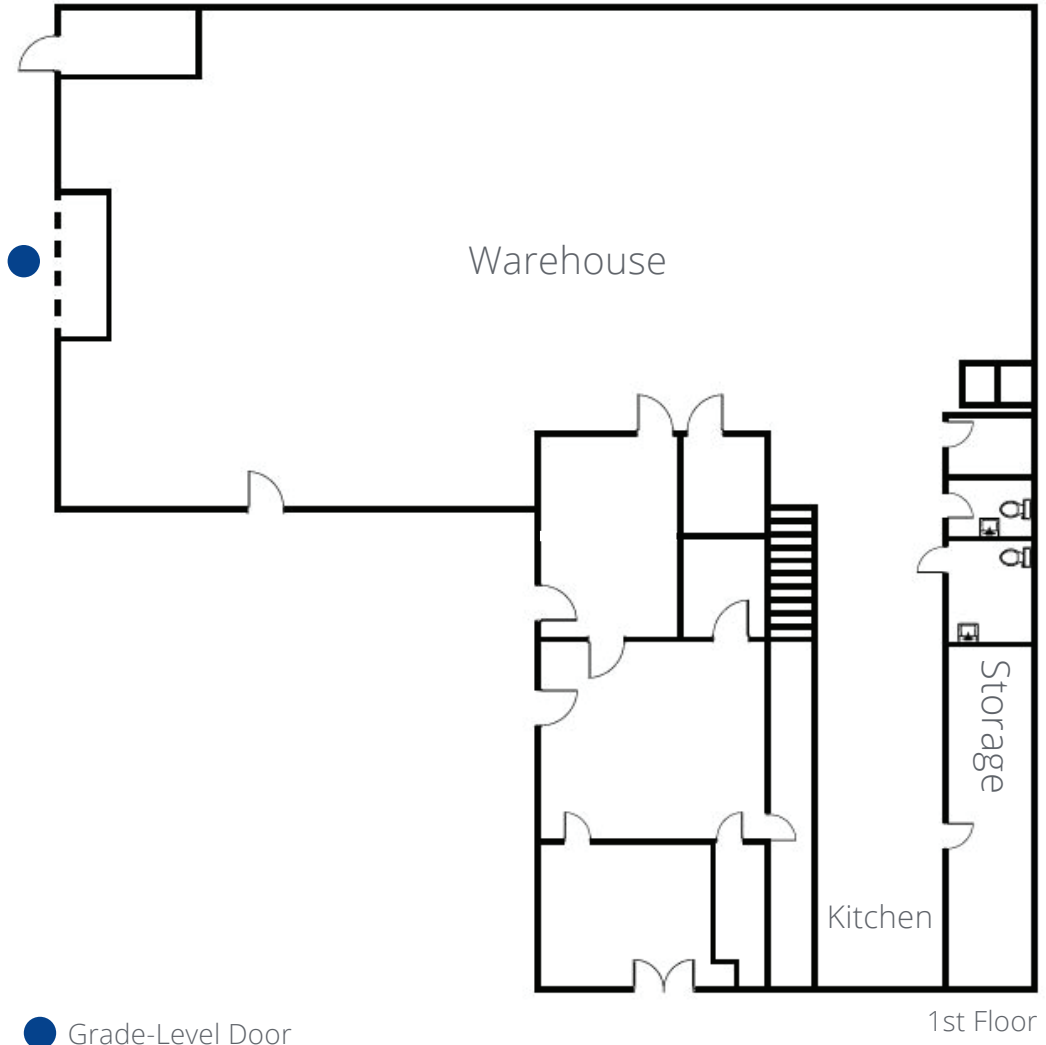

Floor Plan

293 Venture Street | San Marcos, CA 92078

FLOOR PLAN

● Grade-Level Door

1st Floor

2nd Floor

Site Aerial

293 Venture Street | San Marcos, CA 92078