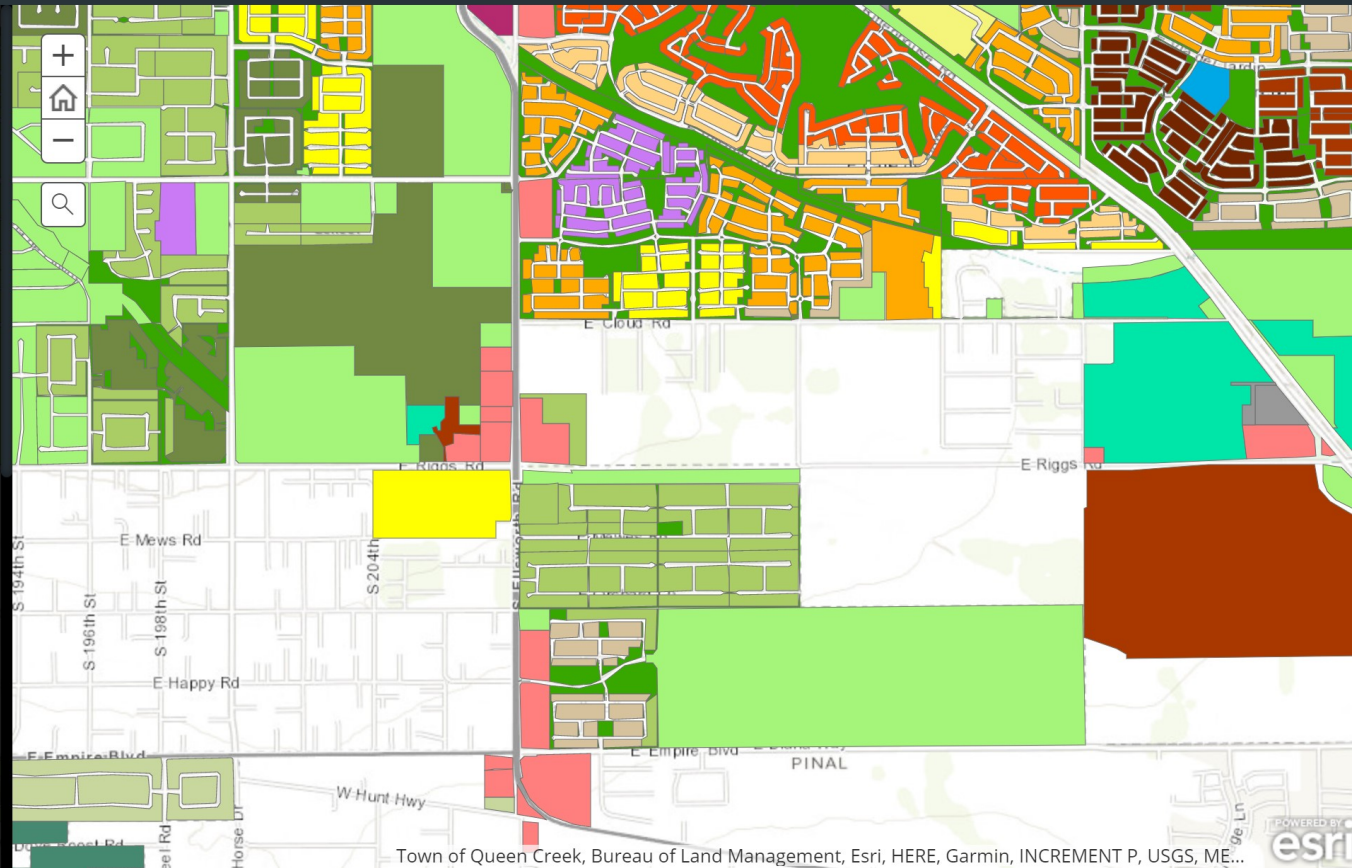

Queen Creek Zoning and General Plan Maps

A Story Map

Zoning

General Plan

For complete information on each zoning district, please refer to the town's Zoning Ordinance [here](#).

Residential Zoning Districts

- High Density Residential
- Medium Density Residential
- R1-4 Urban Development
- R1-5 Urban Development
- R1-6 Urban Development Type A
- R1-7 Urban Development Type A
- R1-8 Urban Development Type A
- R1-9 Urban Development Type A
- R1-12 Suburban Development Type B
- R1-15 Suburban Development Type B
- R1-18 Suburban Development Type B
- R1-35 Suburban Residential Type A
- R1-43 Rural Estate
- R1-54 General Rural Development
- R1-190 Rural Development

Town of Queen Creek, Bureau of Land Management, Esri, HERE, Garmin, INCREMENT P, USGS, ME...