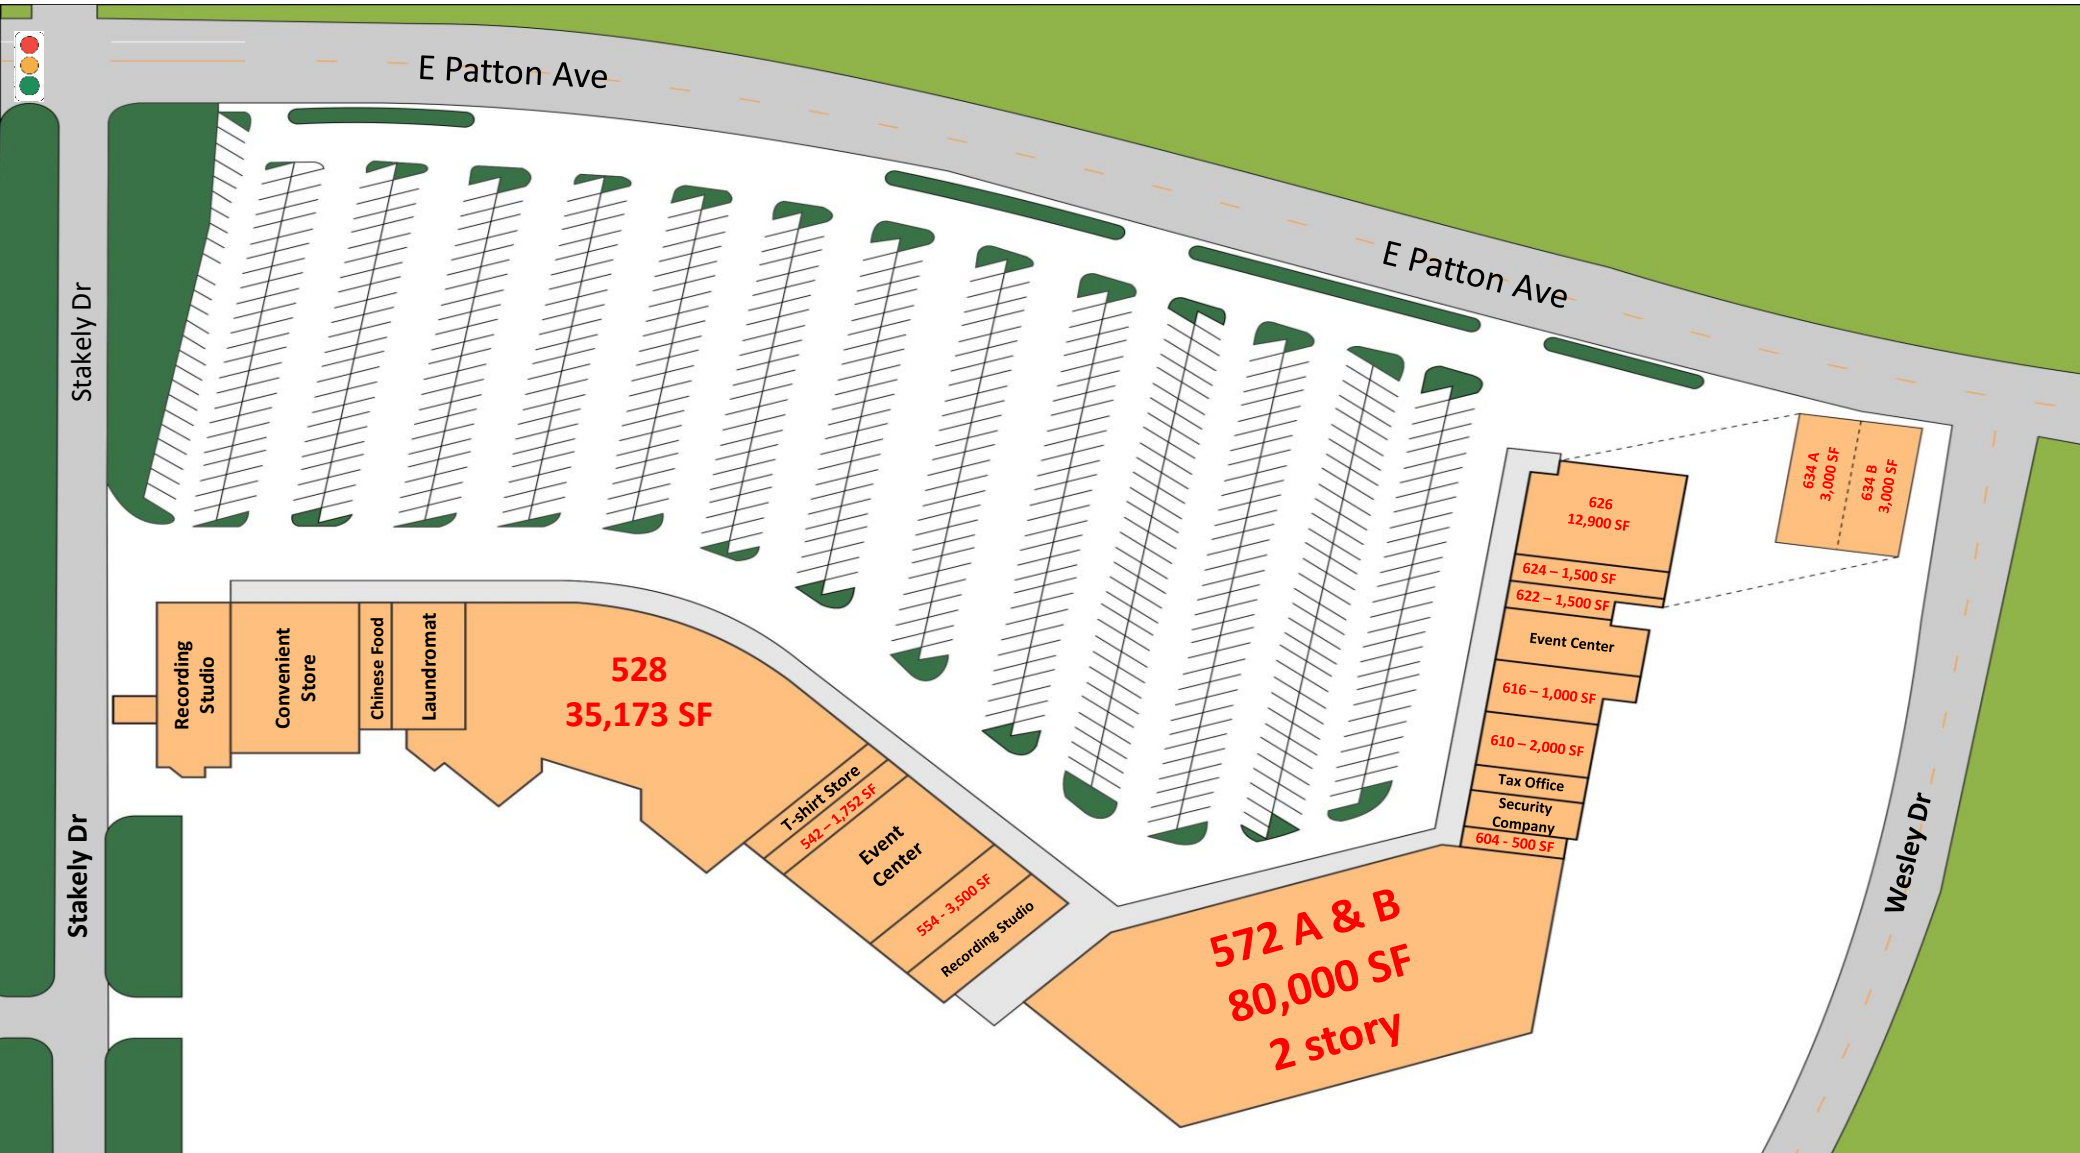

Site Plan

500 E Patton Ave, Montgomery, AL 36111

For leasing information call or text: 904-800-7475 | Email: roncohen2874@gmail.com