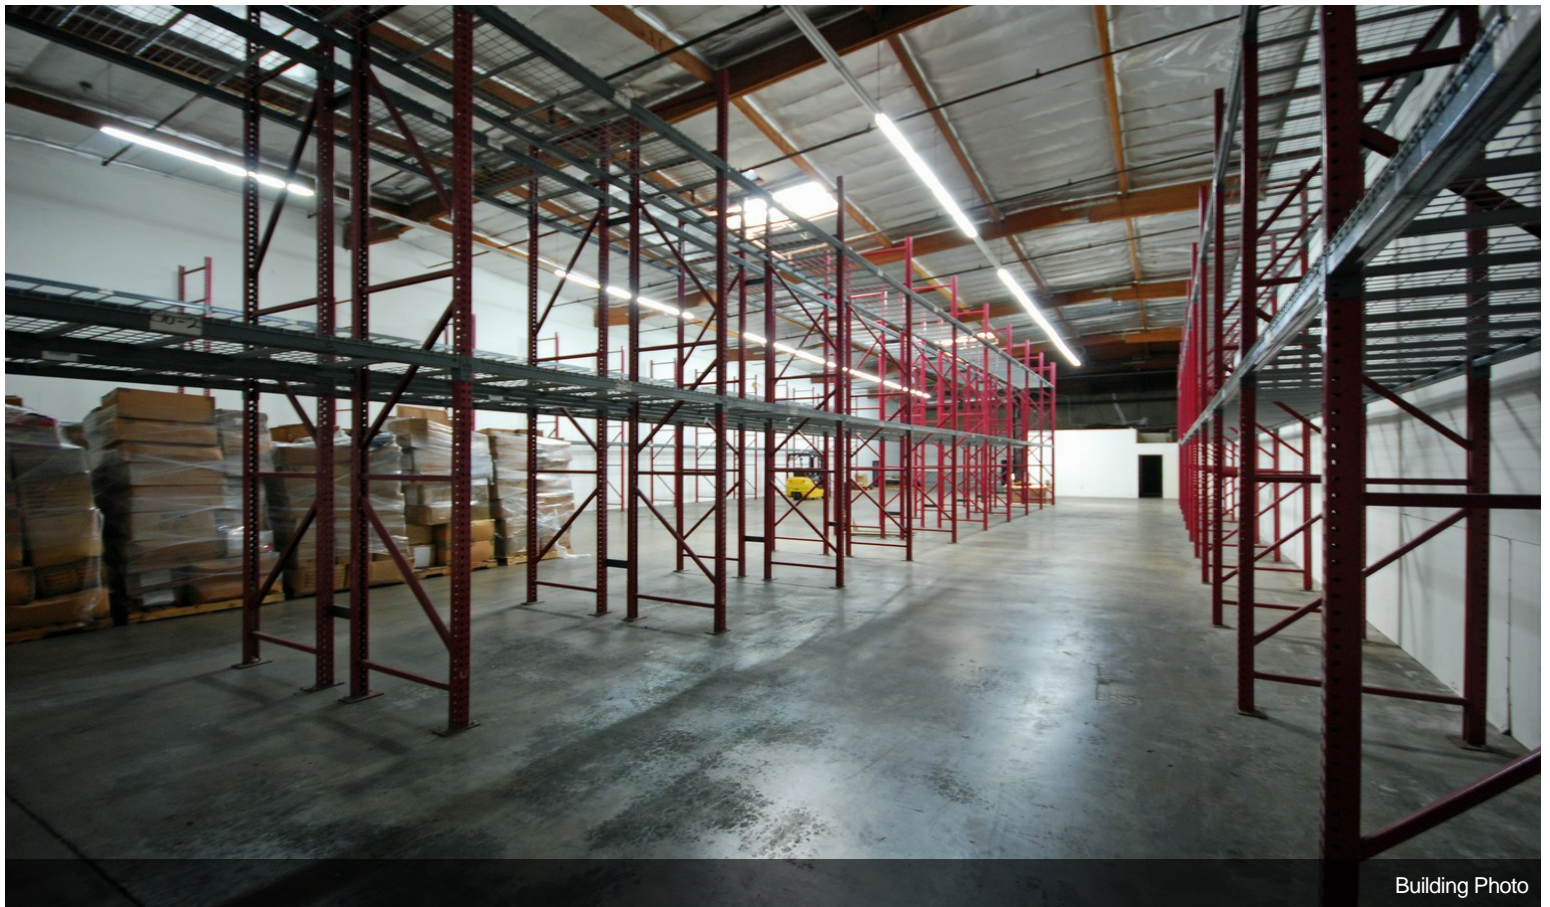

Building Photo