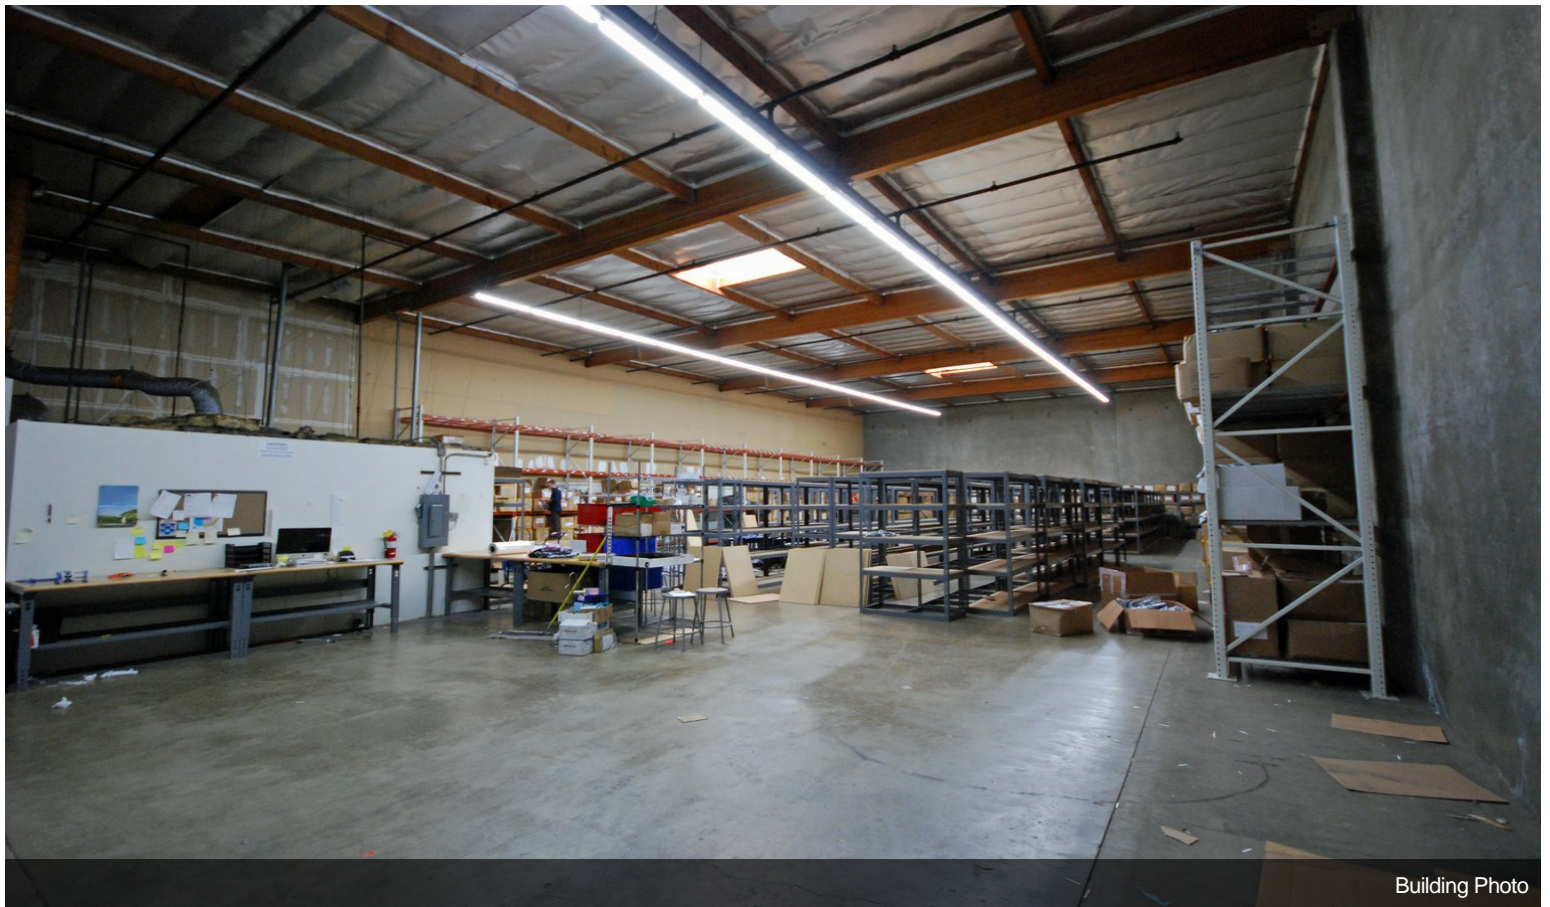

\$18.71 /SF/YR

Downtown Alameda Industrial Center unit with high dock spot, excellent truck access with 20' clearance. Sublease through July 2025...

- ONE DOCK HIGH SPOT
- 20' CLEARANCE
- GATED YARD
- JUST MINUTES FROM DOWNTOWN LA/FASHION DISTRICT

1771-1837 E 46th St, Los Angeles, CA 90058

Downtown Alameda Industrial Center unit with high dock spot, excellent truck access with 20' clearance.
Sublease through July 2025

Property Photos

Other

Building Photo

Building Photo

Building Photo

Property Photos

Building Photo

Building Photo

Property Photos

Building Photo

Building Photo

Property Photos

Building Photo

Building Photo

Property Photos

Property Photos

Other

Other

Property Photos