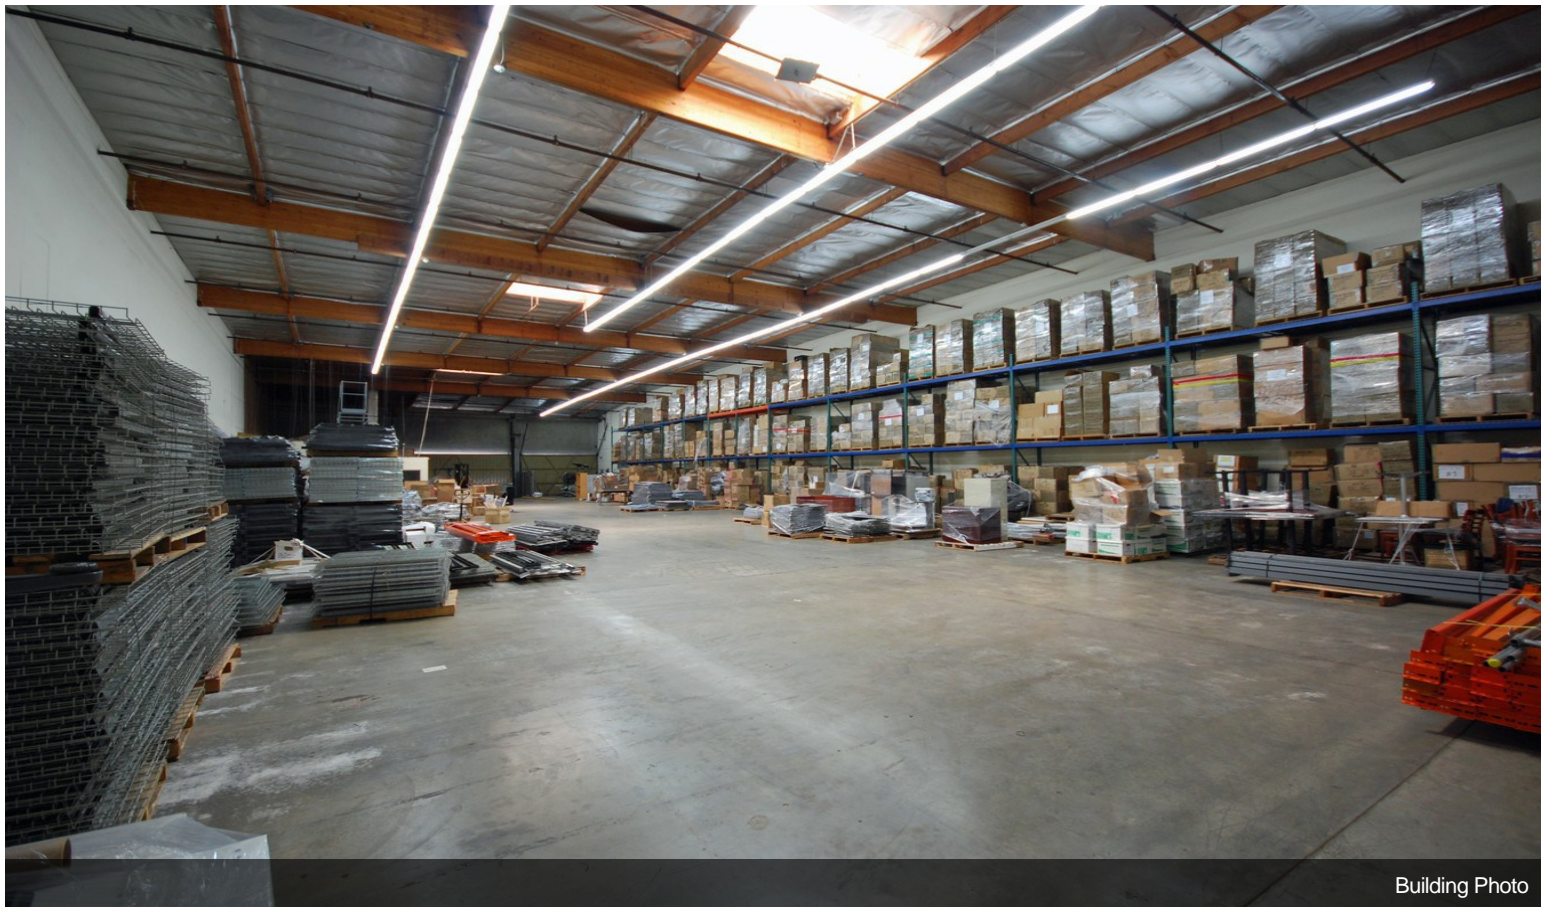

Building Photo