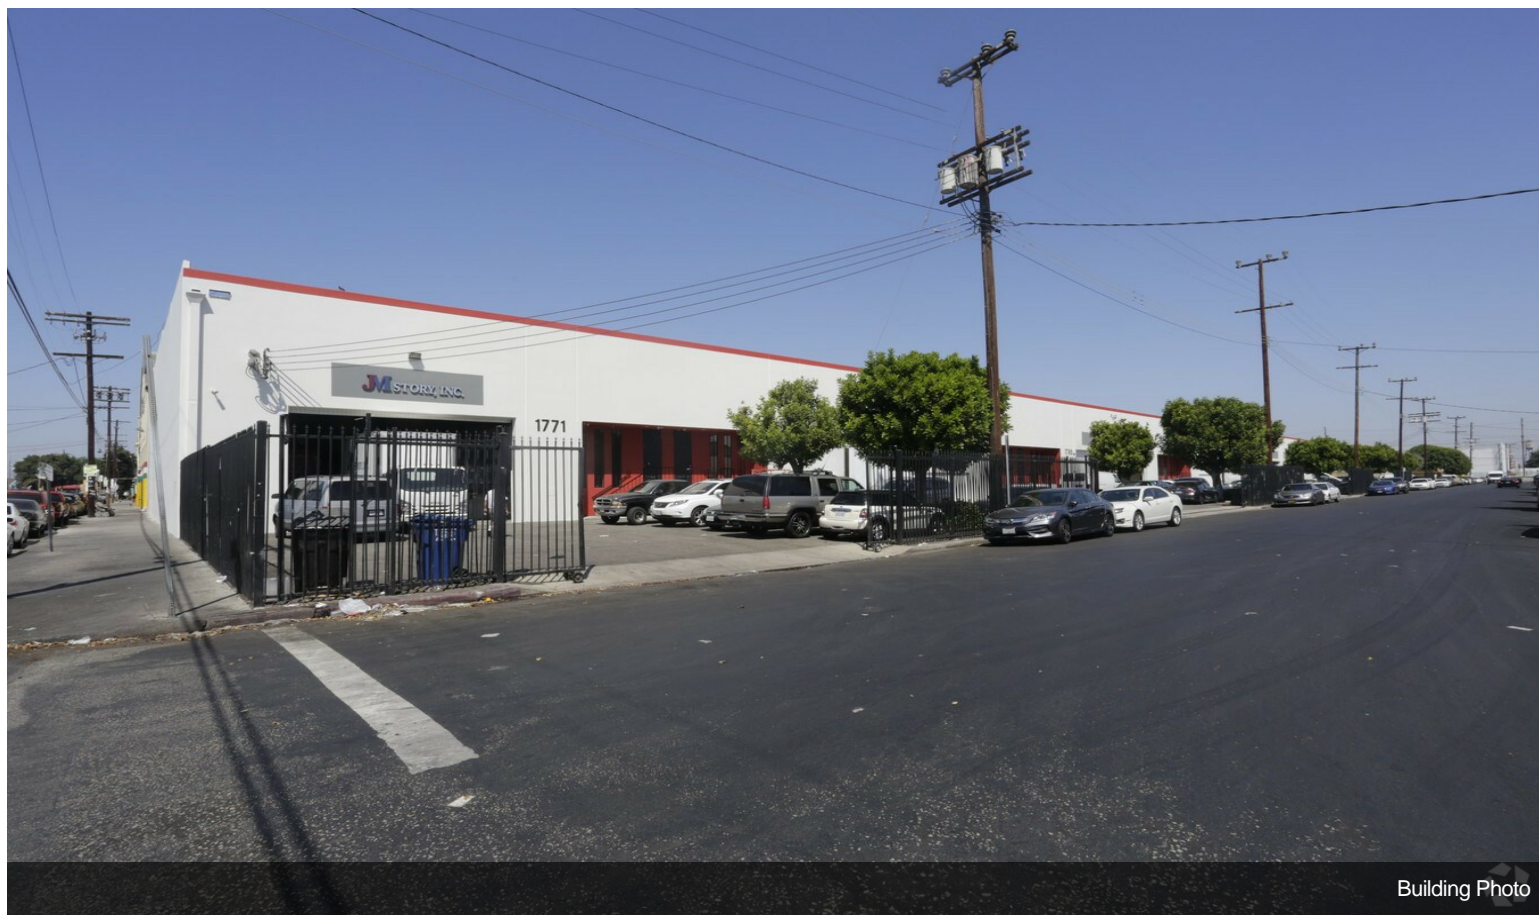

\$18.71 /SF/YR

Downtown Alameda Industrial Center unit with high dock spot, excellent truck access with 20' clearance. Sublease through July 2025...

- ONE DOCK HIGH SPOT
- 20' CLEARANCE
- GATED YARD
- JUST MINUTES FROM DOWNTOWN LA/FASHION DISTRICT

1771-1837 E 46th St, Los Angeles, CA 90058

Downtown Alameda Industrial Center unit with high dock spot, excellent truck access with 20' clearance.
Sublease through July 2025

Property Photos

Other

Building Photo

Property Photos

Building Photo

Building Photo

Property Photos

Property Photos

Other

Other

Property Photos