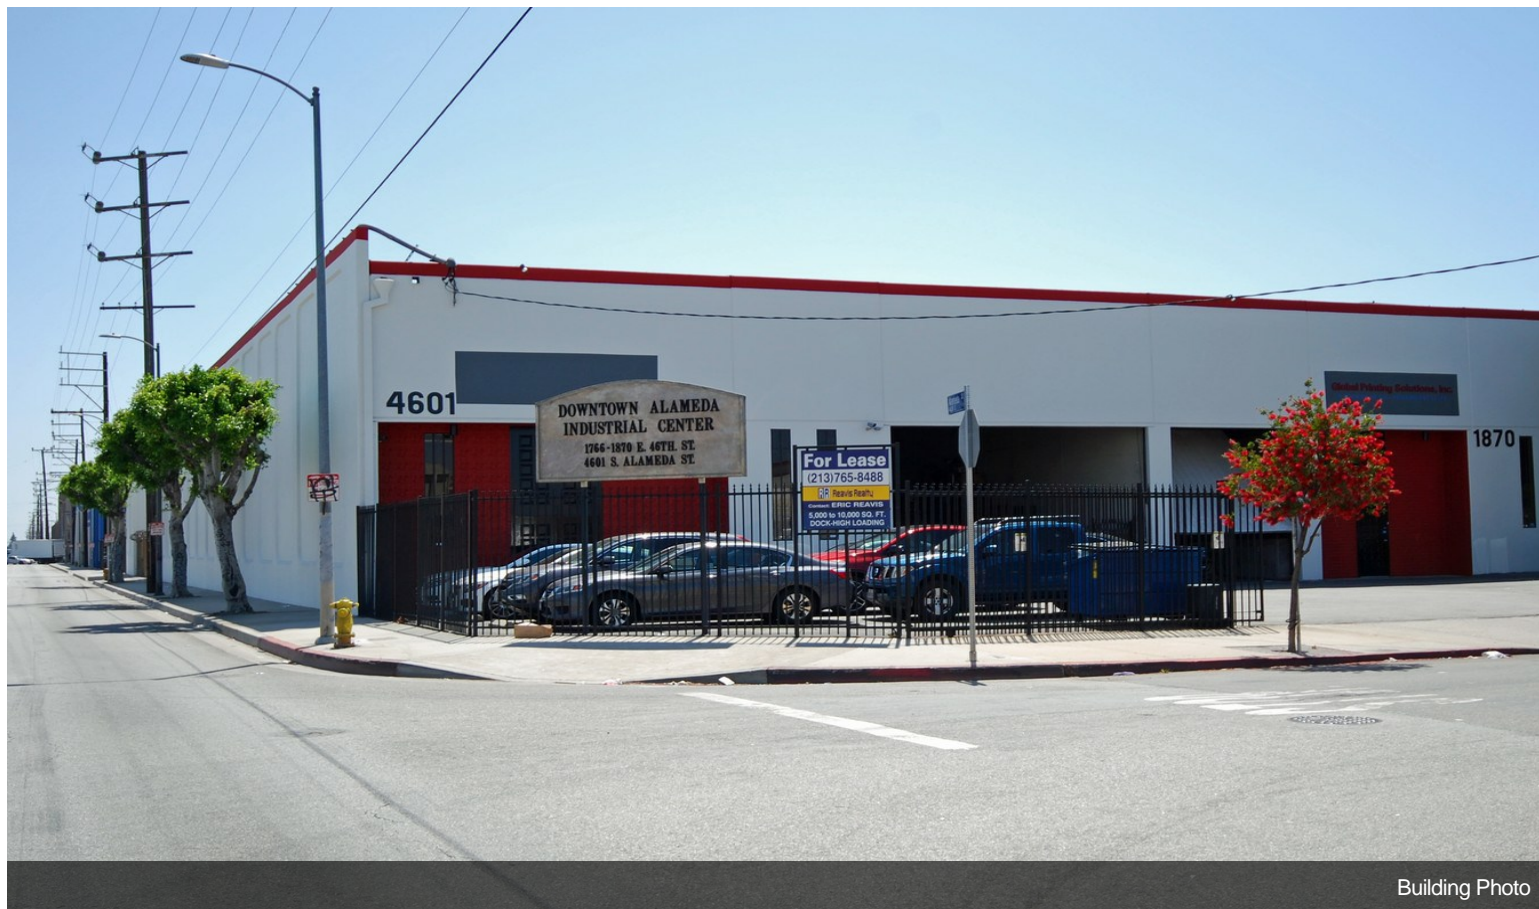

Downtown Alameda Industrial Center

1771-1837 E 46th St, Los Angeles, CA 90058

Sofya Davidovich

Citywide Realty Services

617 N La Brea Ave, Los Angeles, CA 90036

sofya.davidovich@gmail.com

(818) 620-2080

Downtown Alameda Industrial Center

\$18.71 /SF/YR

Downtown Alameda Industrial Center unit with high dock spot, excellent truck access with 20' clearance. Sublease through July 2025...

- ONE DOCK HIGH SPOT
- 20' CLEARANCE
- GATED YARD
- JUST MINUTES FROM DOWNTOWN LA/FASHION DISTRICT

1771-1837 E 46th St, Los Angeles, CA 90058

Downtown Alameda Industrial Center unit with high dock spot, excellent truck access with 20' clearance.
Sublease through July 2025

Property Photos

Other

Building Photo

Property Photos

Other

Building Photo

Property Photos

Building Photo

Building Photo

Property Photos

Building Photo