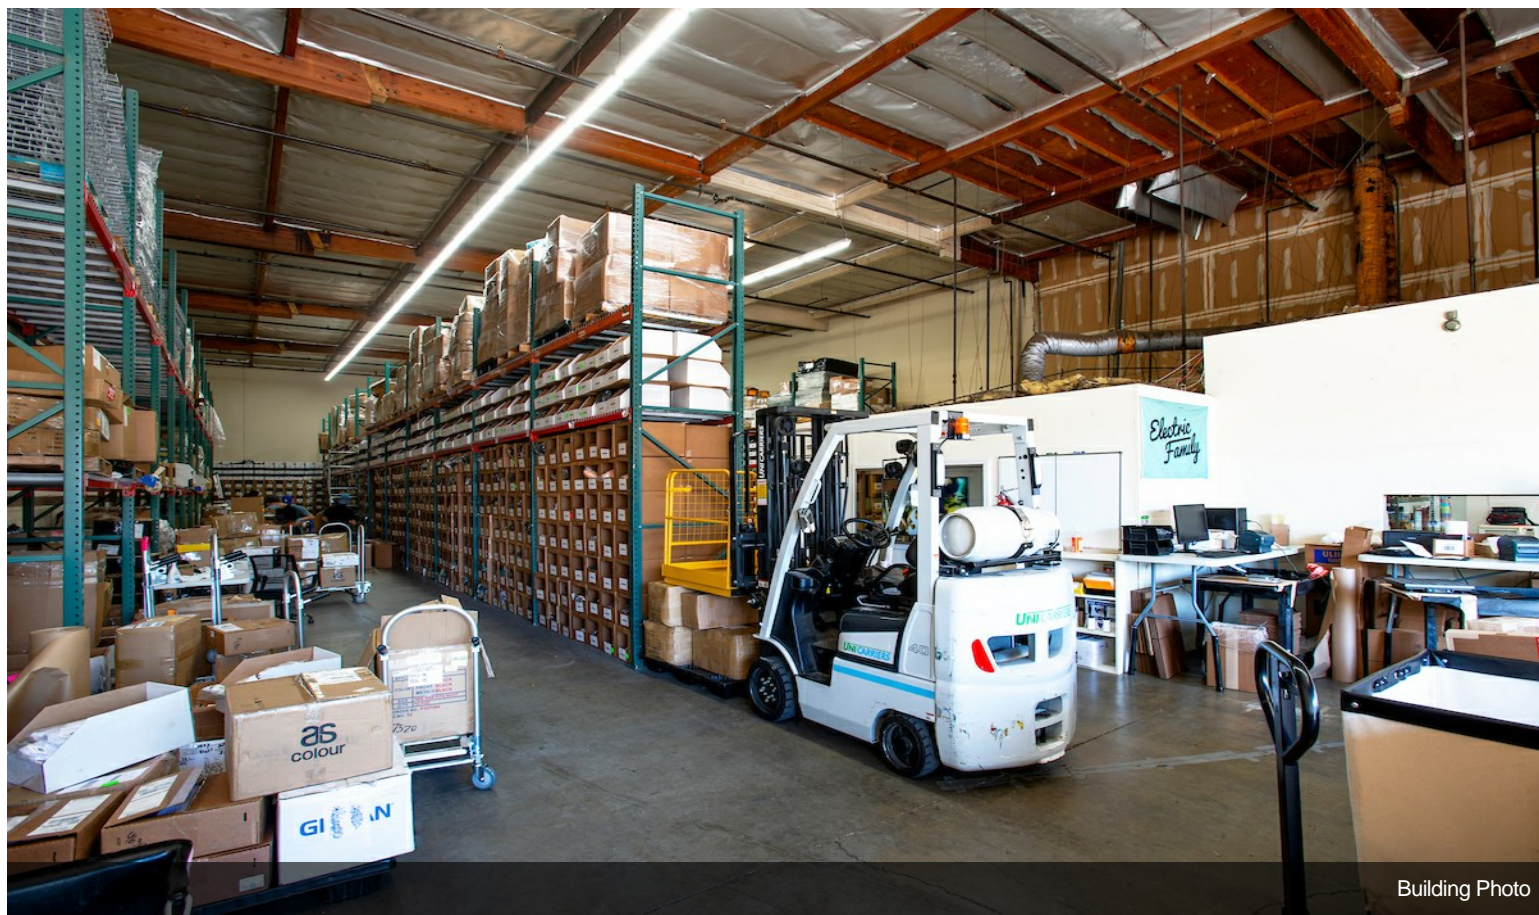

Property Photos

Building Photo