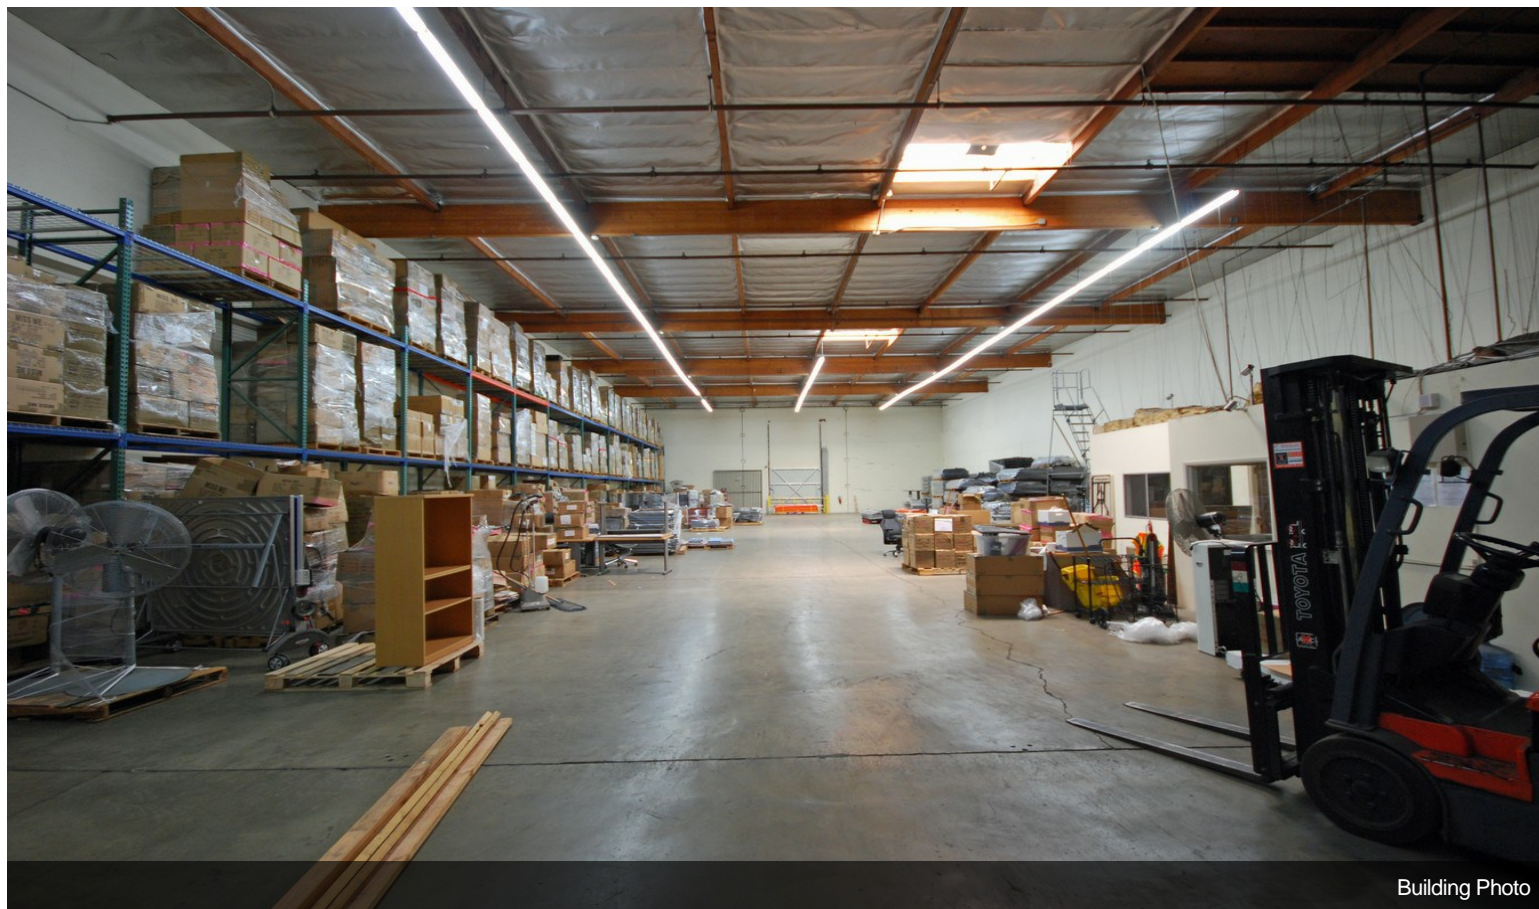

Building Photo