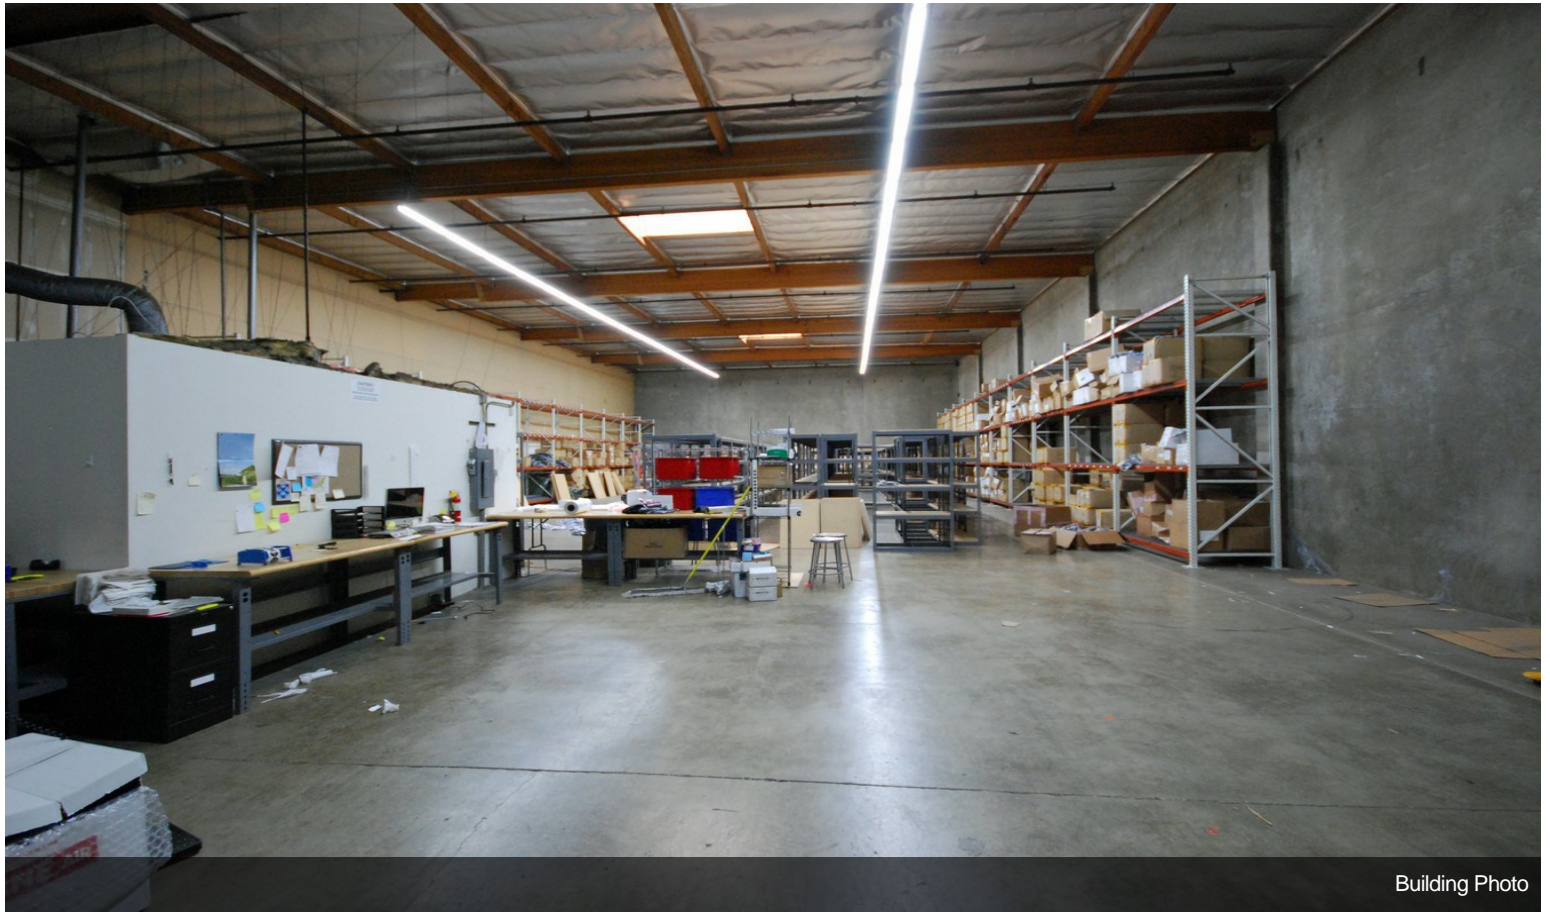

\$18.71 /SF/YR

Downtown Alameda Industrial Center unit with high dock spot, excellent truck access with 20' clearance. Sublease through July 2025...

- ONE DOCK HIGH SPOT
- 20' CLEARANCE
- GATED YARD
- JUST MINUTES FROM DOWNTOWN LA/FASHION DISTRICT

1771-1837 E 46th St, Los Angeles, CA 90058

Downtown Alameda Industrial Center unit with high dock spot, excellent truck access with 20' clearance.
Sublease through July 2025

Property Photos

Other

Building Photo

Property Photos

Building Photo

Building Photo

Property Photos

Property Photos

Other

Other

Property Photos