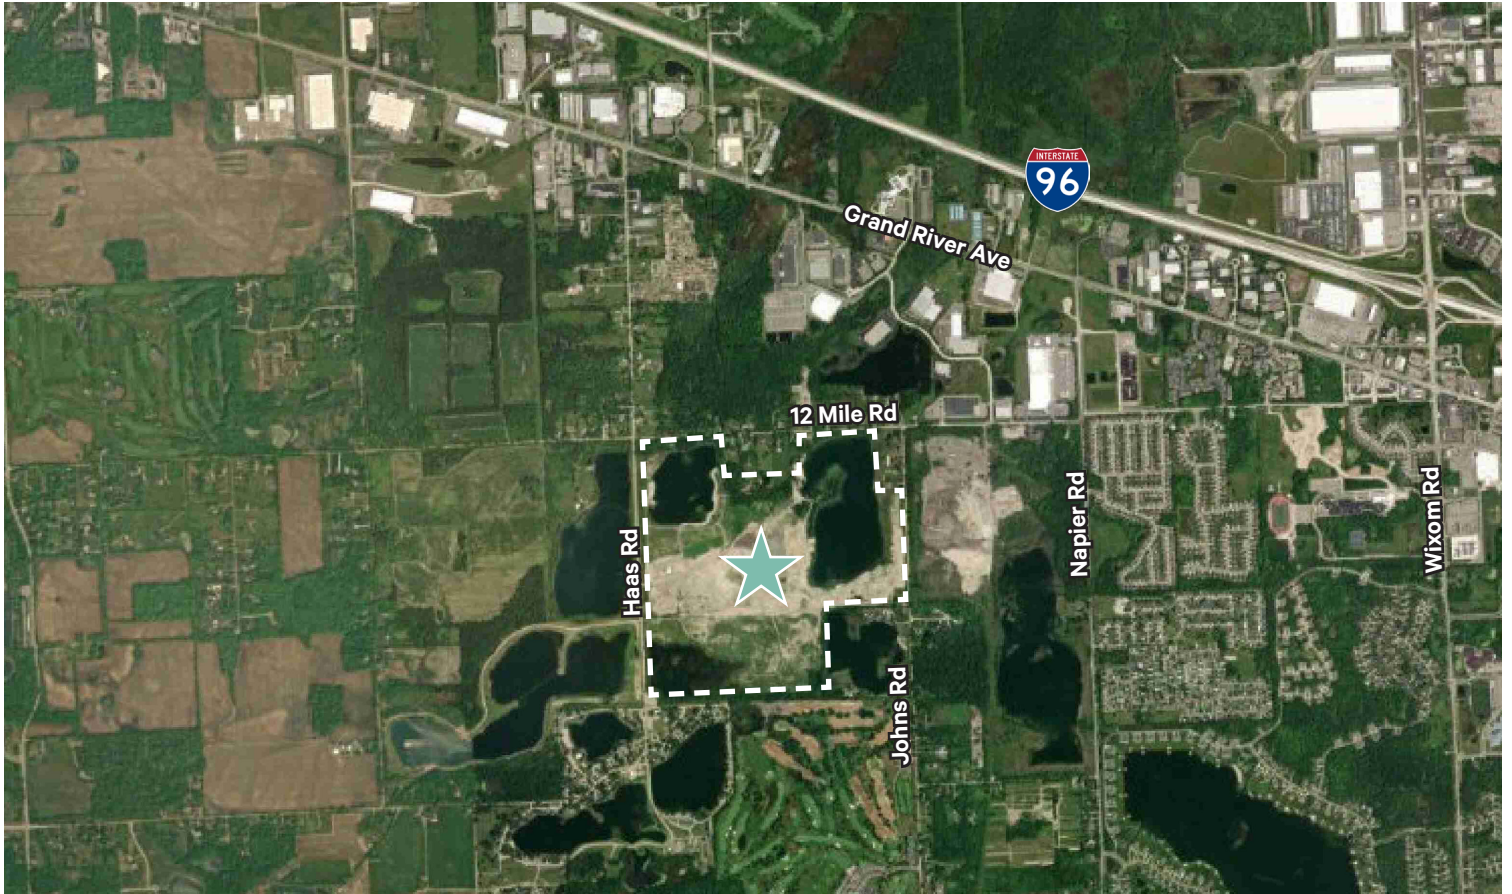

27120 Haas Road

Lyon Township, MI

297 Acres

27120 Haas Road
Lyon Township, MI

Property Map

Comments

- + Property Size: 297 Acres
- + Utilities: At Site
- + Zoning: R-1.0, Residential-Agricultural
- + Divisible: Yes
- + Rezoning: Possible
- + Sale Price: Contact Broker