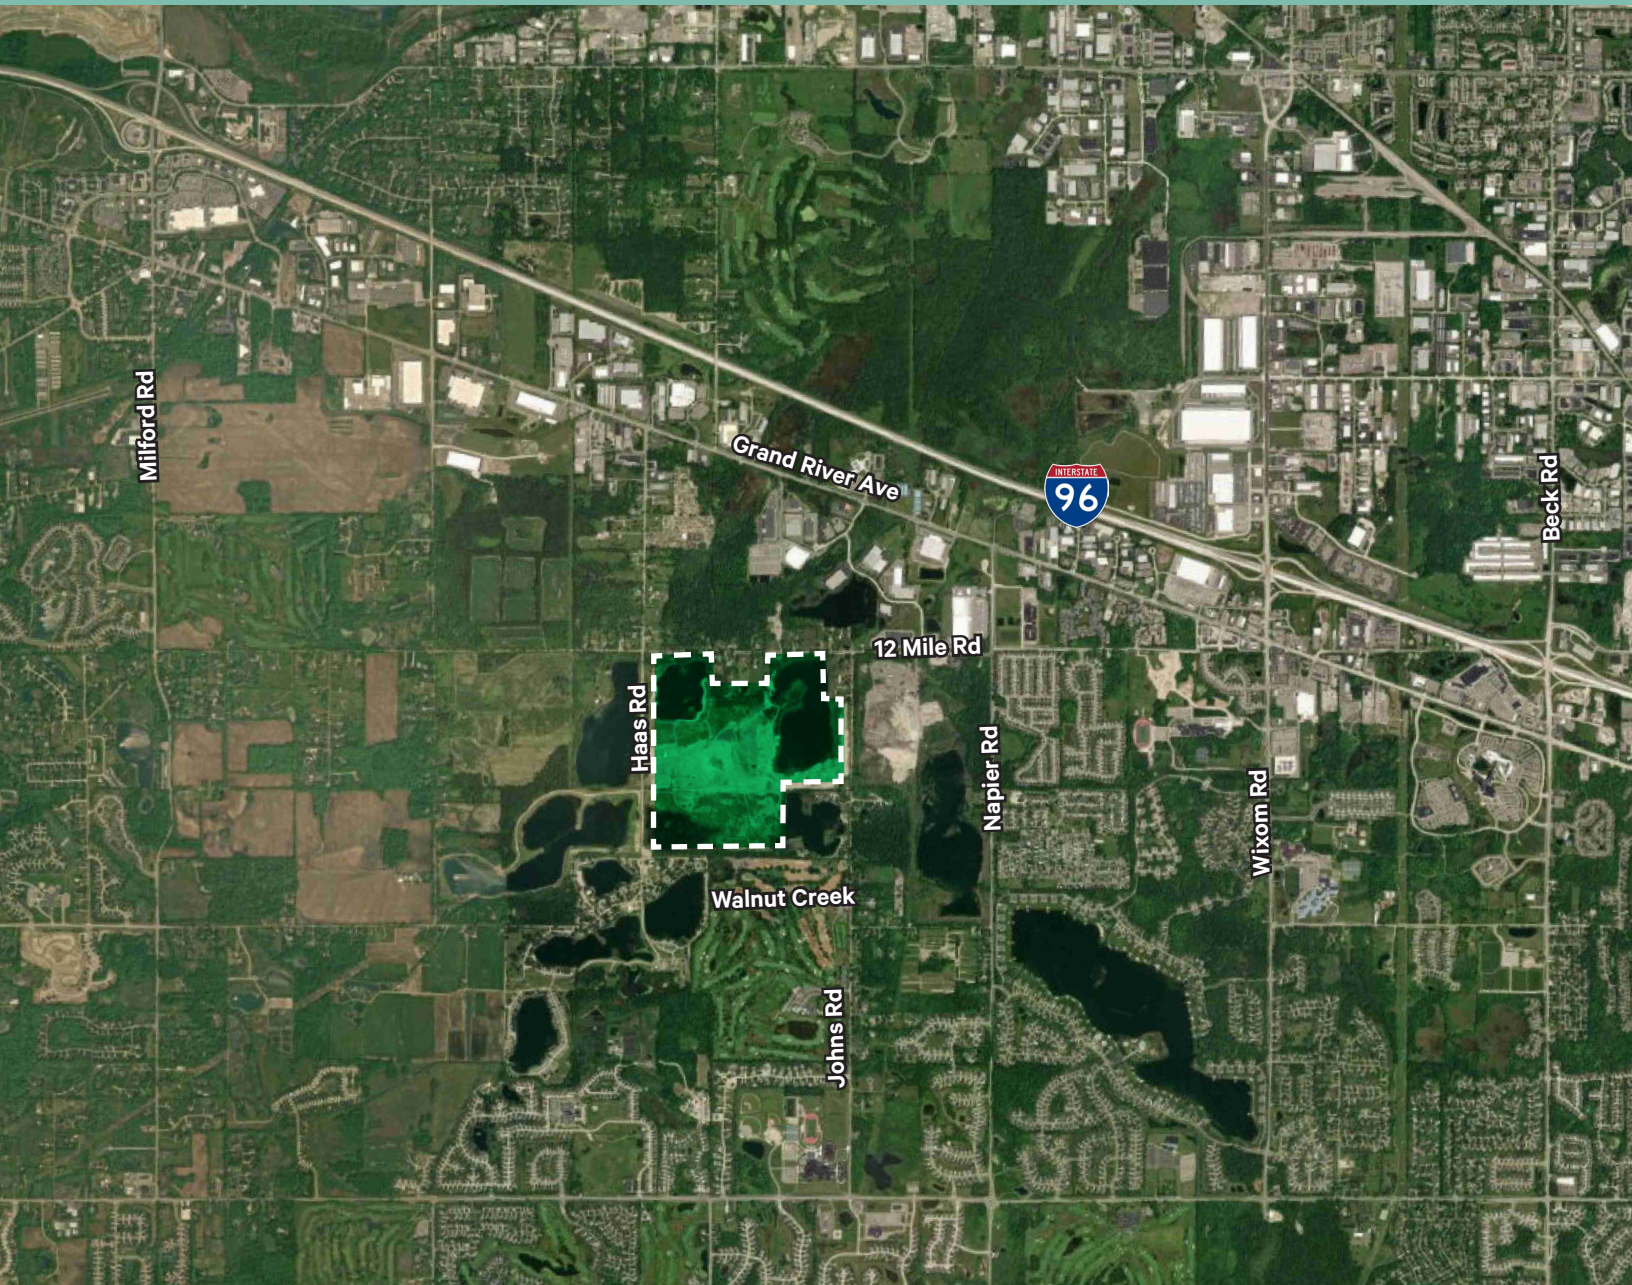

27120 Haas Road

Lyon Township, MI

297 Acres

27120 Haas Road
Lyon Township, MI

Property Map

Comments

- + Property Size: 297 Acres
- + Utilities: At Site
- + Zoning: R-1.0, Residential-Agricultural
- + Divisible: Yes
- + Rezoning: Possible
- + Sale Price: Contact Broker