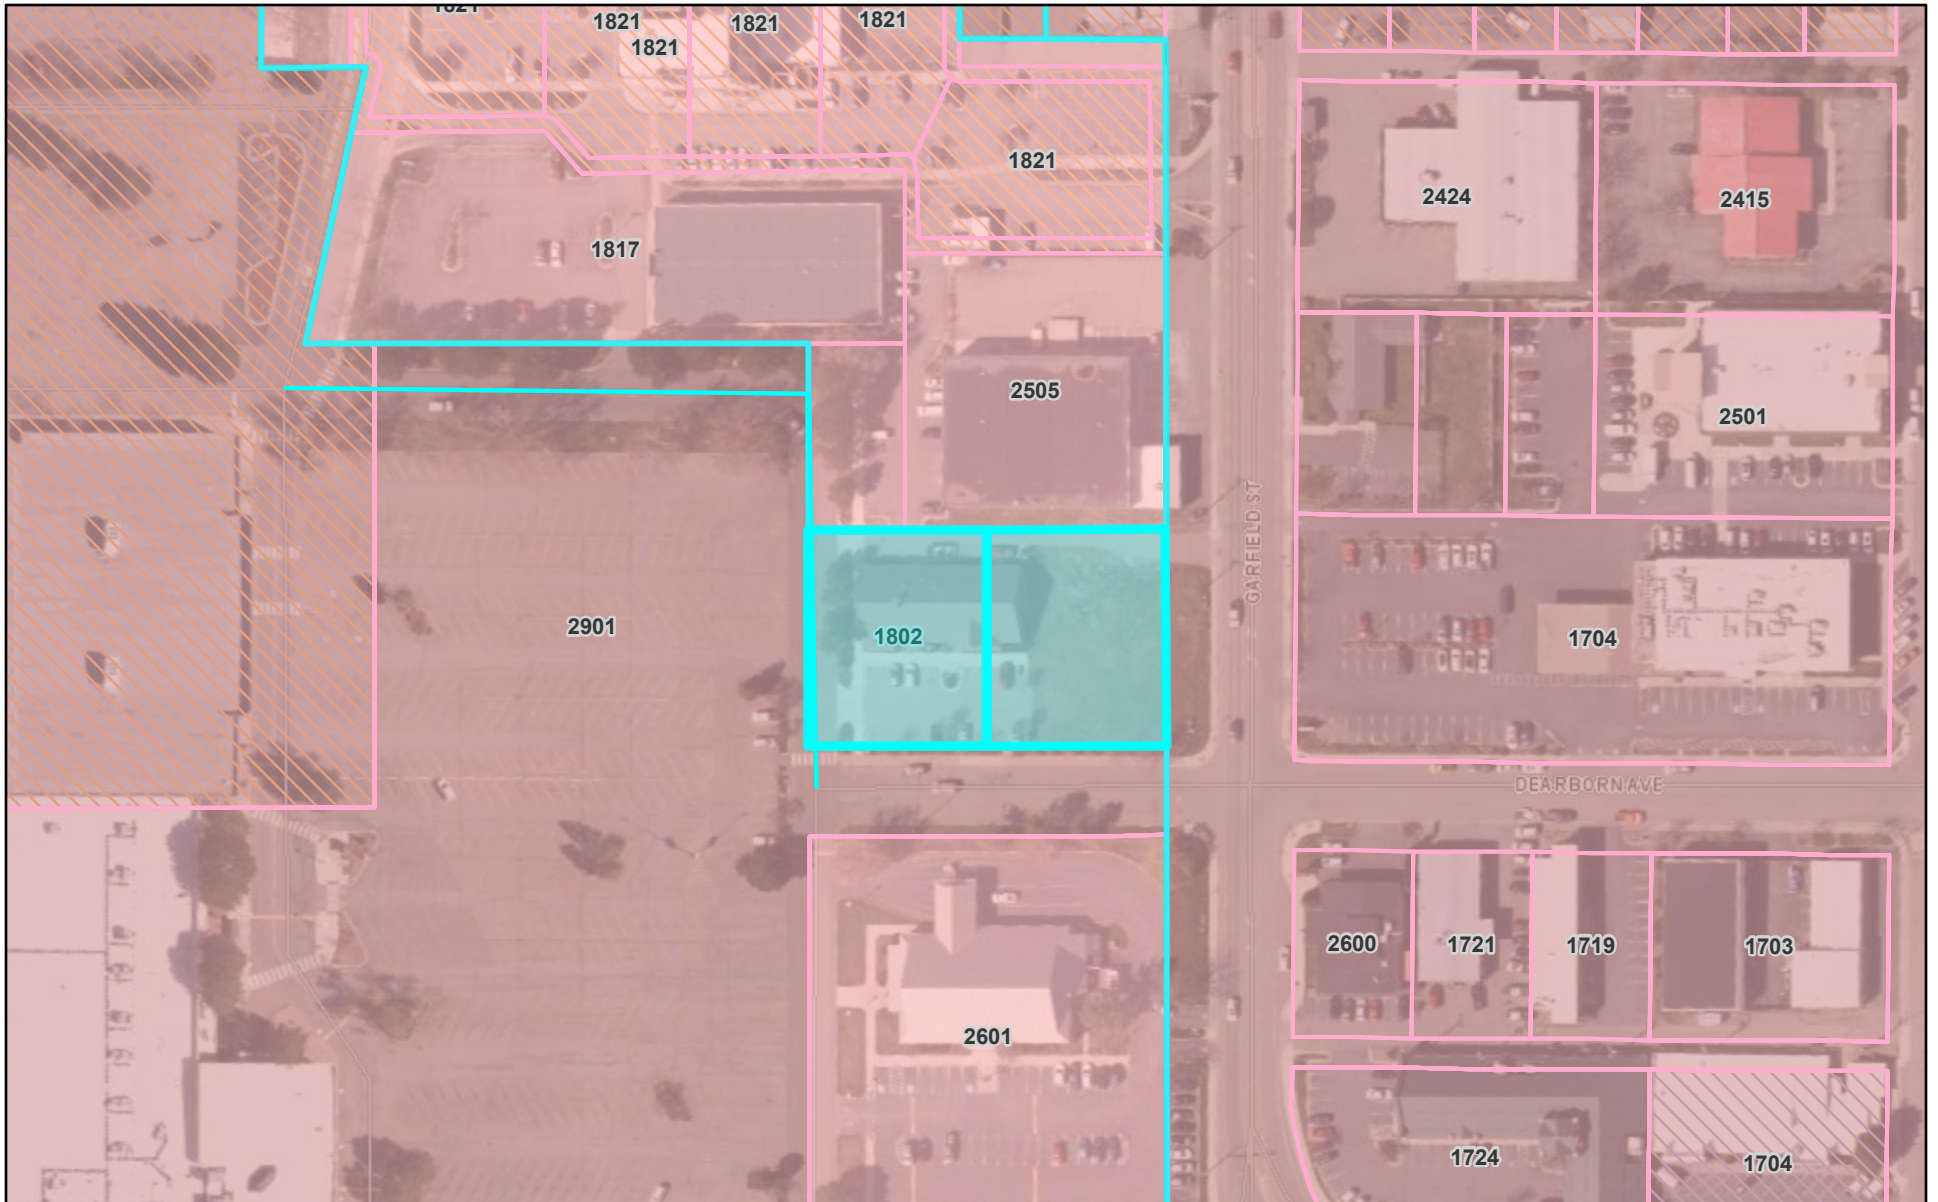

City of Missoula: What's My Zoning

5/14/2024, 10:51:25 AM

Parcels	City Limits	C1-4	DE-C-2
Parcel Outlines	City Zoning	Zoning Overlays	
	C1-1	DE-C-1	

Bureau of Land Management, Esri, HERE, Garmin, INCREMENT P, NGA, USGS