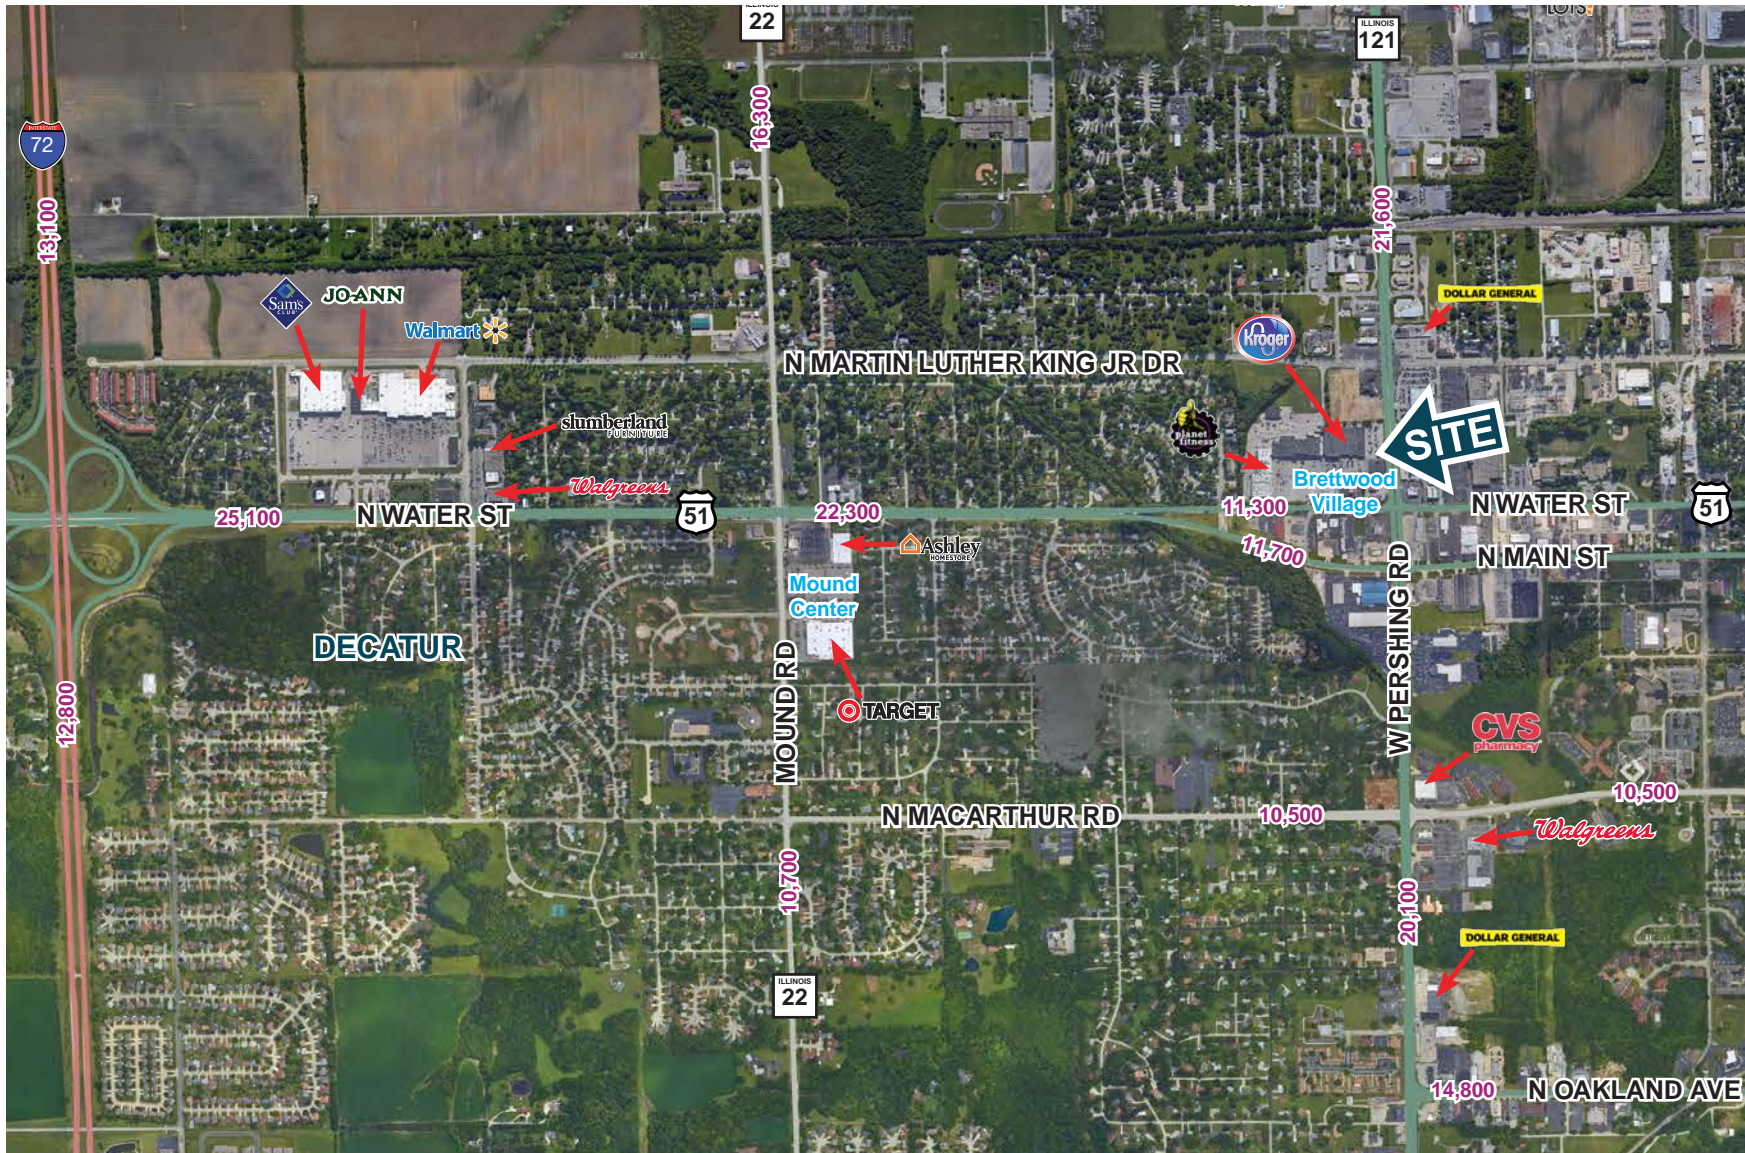

BRETTWOOD VILLAGE SHOPPING CENTER