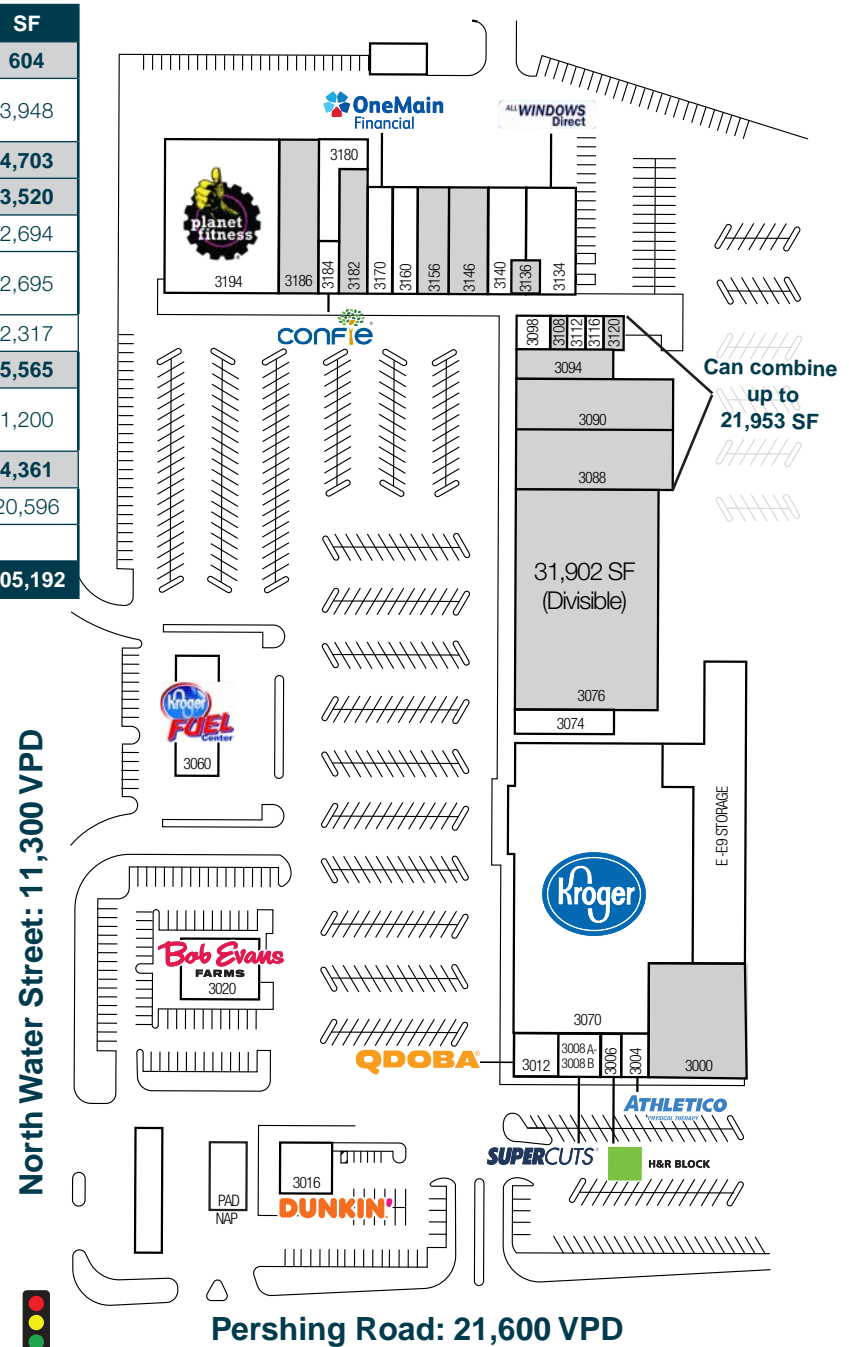

BRETTWOOD VILLAGE SHOPPING CENTER

NEC Pershing Rd and Water St / Decatur, IL

MID-AMERICA[®]
Asset Management, Inc.

491-31,902 SF AVAILABLE

RETAIL OPPORTUNITY

BRETTWOOD VILLAGE SHOPPING CENTER

Address

NEC Pershing Rd & Water St
Decatur, IL 62526

Features

- Well-located grocery anchored shopping center in Decatur with nearly 72,000 residents
- Small shop and anchor space available
- Proximate location to Hickory Point Mall and I-72

Availability

491 - 31,902 SF

BRETTWOOD VILLAGE SHOPPING CENTER

Suite	Space	Tenant	SF
3000	E 9A	Available	6,387
3004	E 9	Athletico	3,327
3006	E 8	H&R Block	1,416
3008 A-3008 B	E 6-7	Supercuts	2,000
3012	E 4-5	Qdoba	2,645
3016	F	Dunkin'	3,351
3020	G	Bob Evans	5,000
3060	Outlot	Kroger Fuel Station	
3070	E 1-2	Kroger	55,277
3074	D 1	Asia House	2,150
3076	D 2-7	Available	31,902
3088	C 1B	Available	9,760
3090	C 1A	Available	7,677
3094	C 2	Available	1,220
3098	C 3-5	Ruby's II	1,350
3108	C 6	Available	491
3112	C 7	Management Office	386
3116	C 8	Brettwood Barber Shop	482
3120	C 9	Available	607
3134	B 1	All Windows Direct	5,289

Suite	Space	Tenant	SF
3136	B 2	Available	604
3140	B 3	Armed Forces Recruiting Center	3,948
3146	B 4	Available	4,703
3156	B 5	Available	3,520
3160	B 6	Annie's Nail & Spa	2,694
3170	B 7	OneMain Financial Group	2,695
3180	A 1D	Storage	2,317
3182	A 1A	Available	5,565
3184	A 1B	Confie Administrative Services	1,200
3186	A 1C	Available	4,361
3194	A 3	Planet Fitness	20,596
PAD		Shell	
Total GLA			205,192