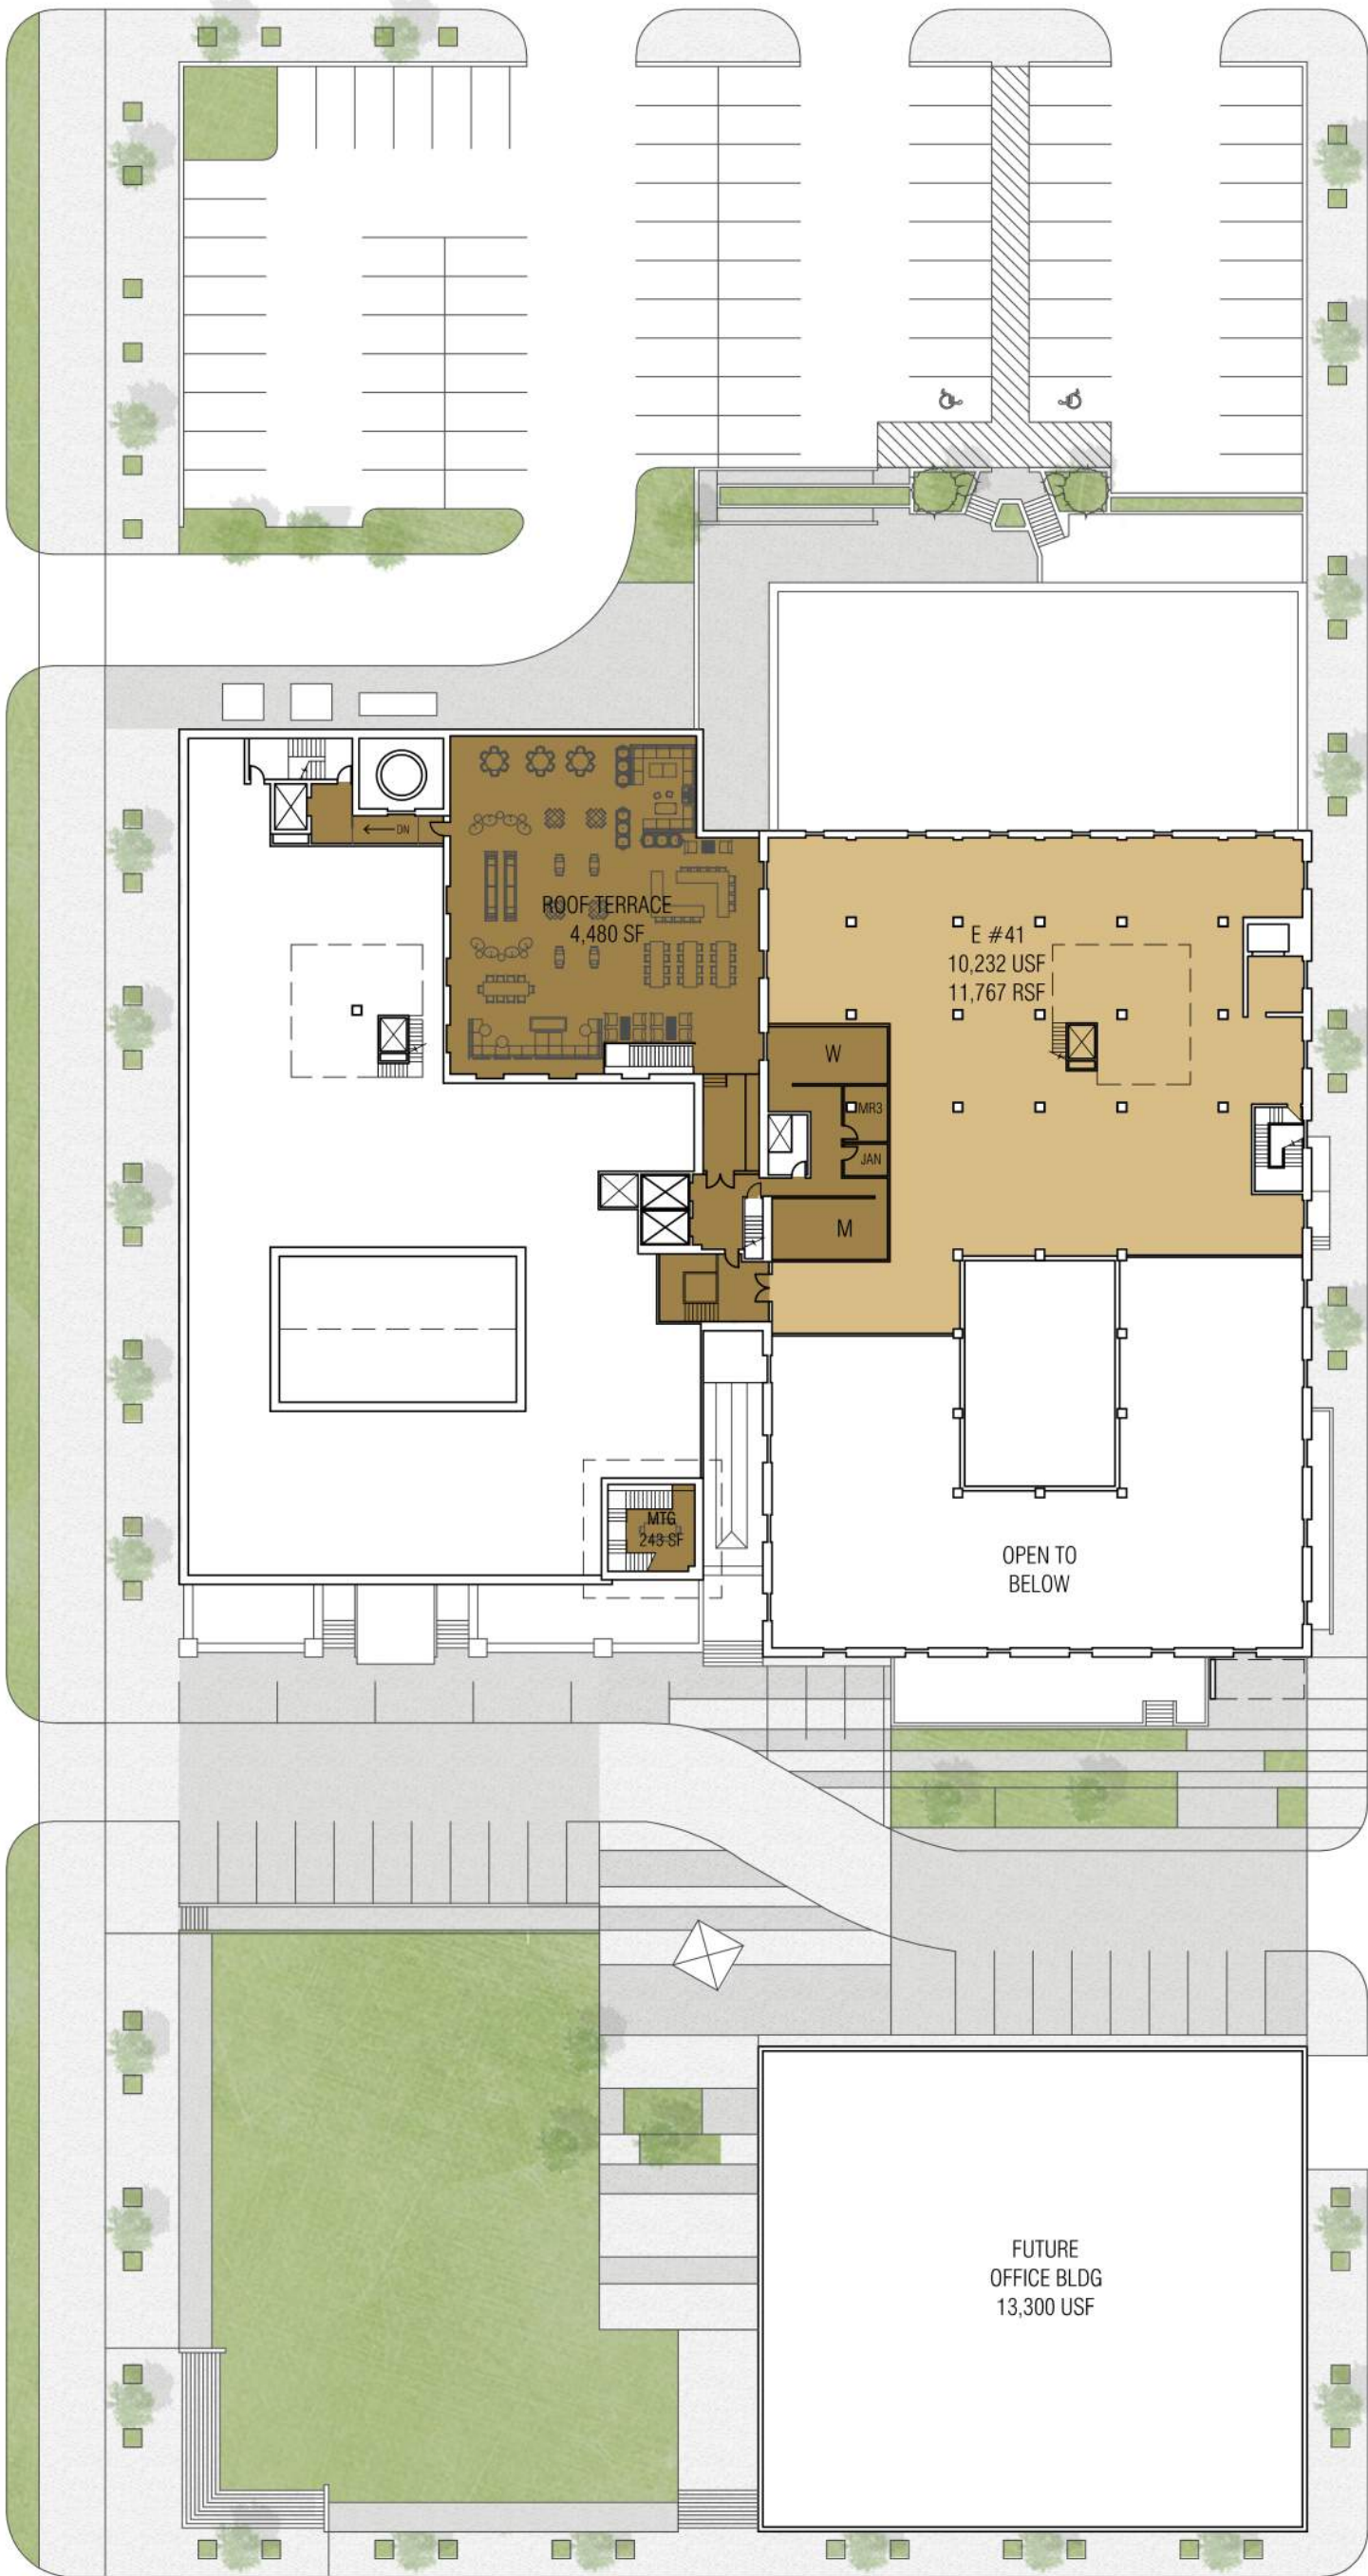

MC GEE STREET

E 18TH STREET

KC STAR - GRAND PLACE MARKET-WORK PLACE
 MASTER PLAN - GROUND LEVEL

12 APRIL 2021

E 17TH STREET

E 18TH STREET

E 17TH STREET

GRAND BLVD

MCGEE STREET

E 18TH STREET

KC STAR - GRAND PLACE MARKET-WORK PLACE
 MASTER PLAN - LEVEL 3

3D development

12 APRIL 2021

E 17TH STREET

GRAND BLVD

MC GEE STREET

E 18TH STREET

KC STAR - GRAND PLACE MARKET-WORK PLACE
 MASTER PLAN - LEVEL 4

3D development

12 APRIL 2021

E 17TH STREET

GRAND BLVD

MCGEE STREET

E 18TH STREET

KC STAR - GRAND PLACE MARKET-WORK PLACE
 MASTER PLAN - LEVEL 5

3D development

12 APRIL 2021

E 17TH STREET

GRAND BLVD

MCGEE STREET

E 18TH STREET

KC STAR - GRAND PLACE MARKET-WORK PLACE
 MASTER PLAN - LEVEL 6