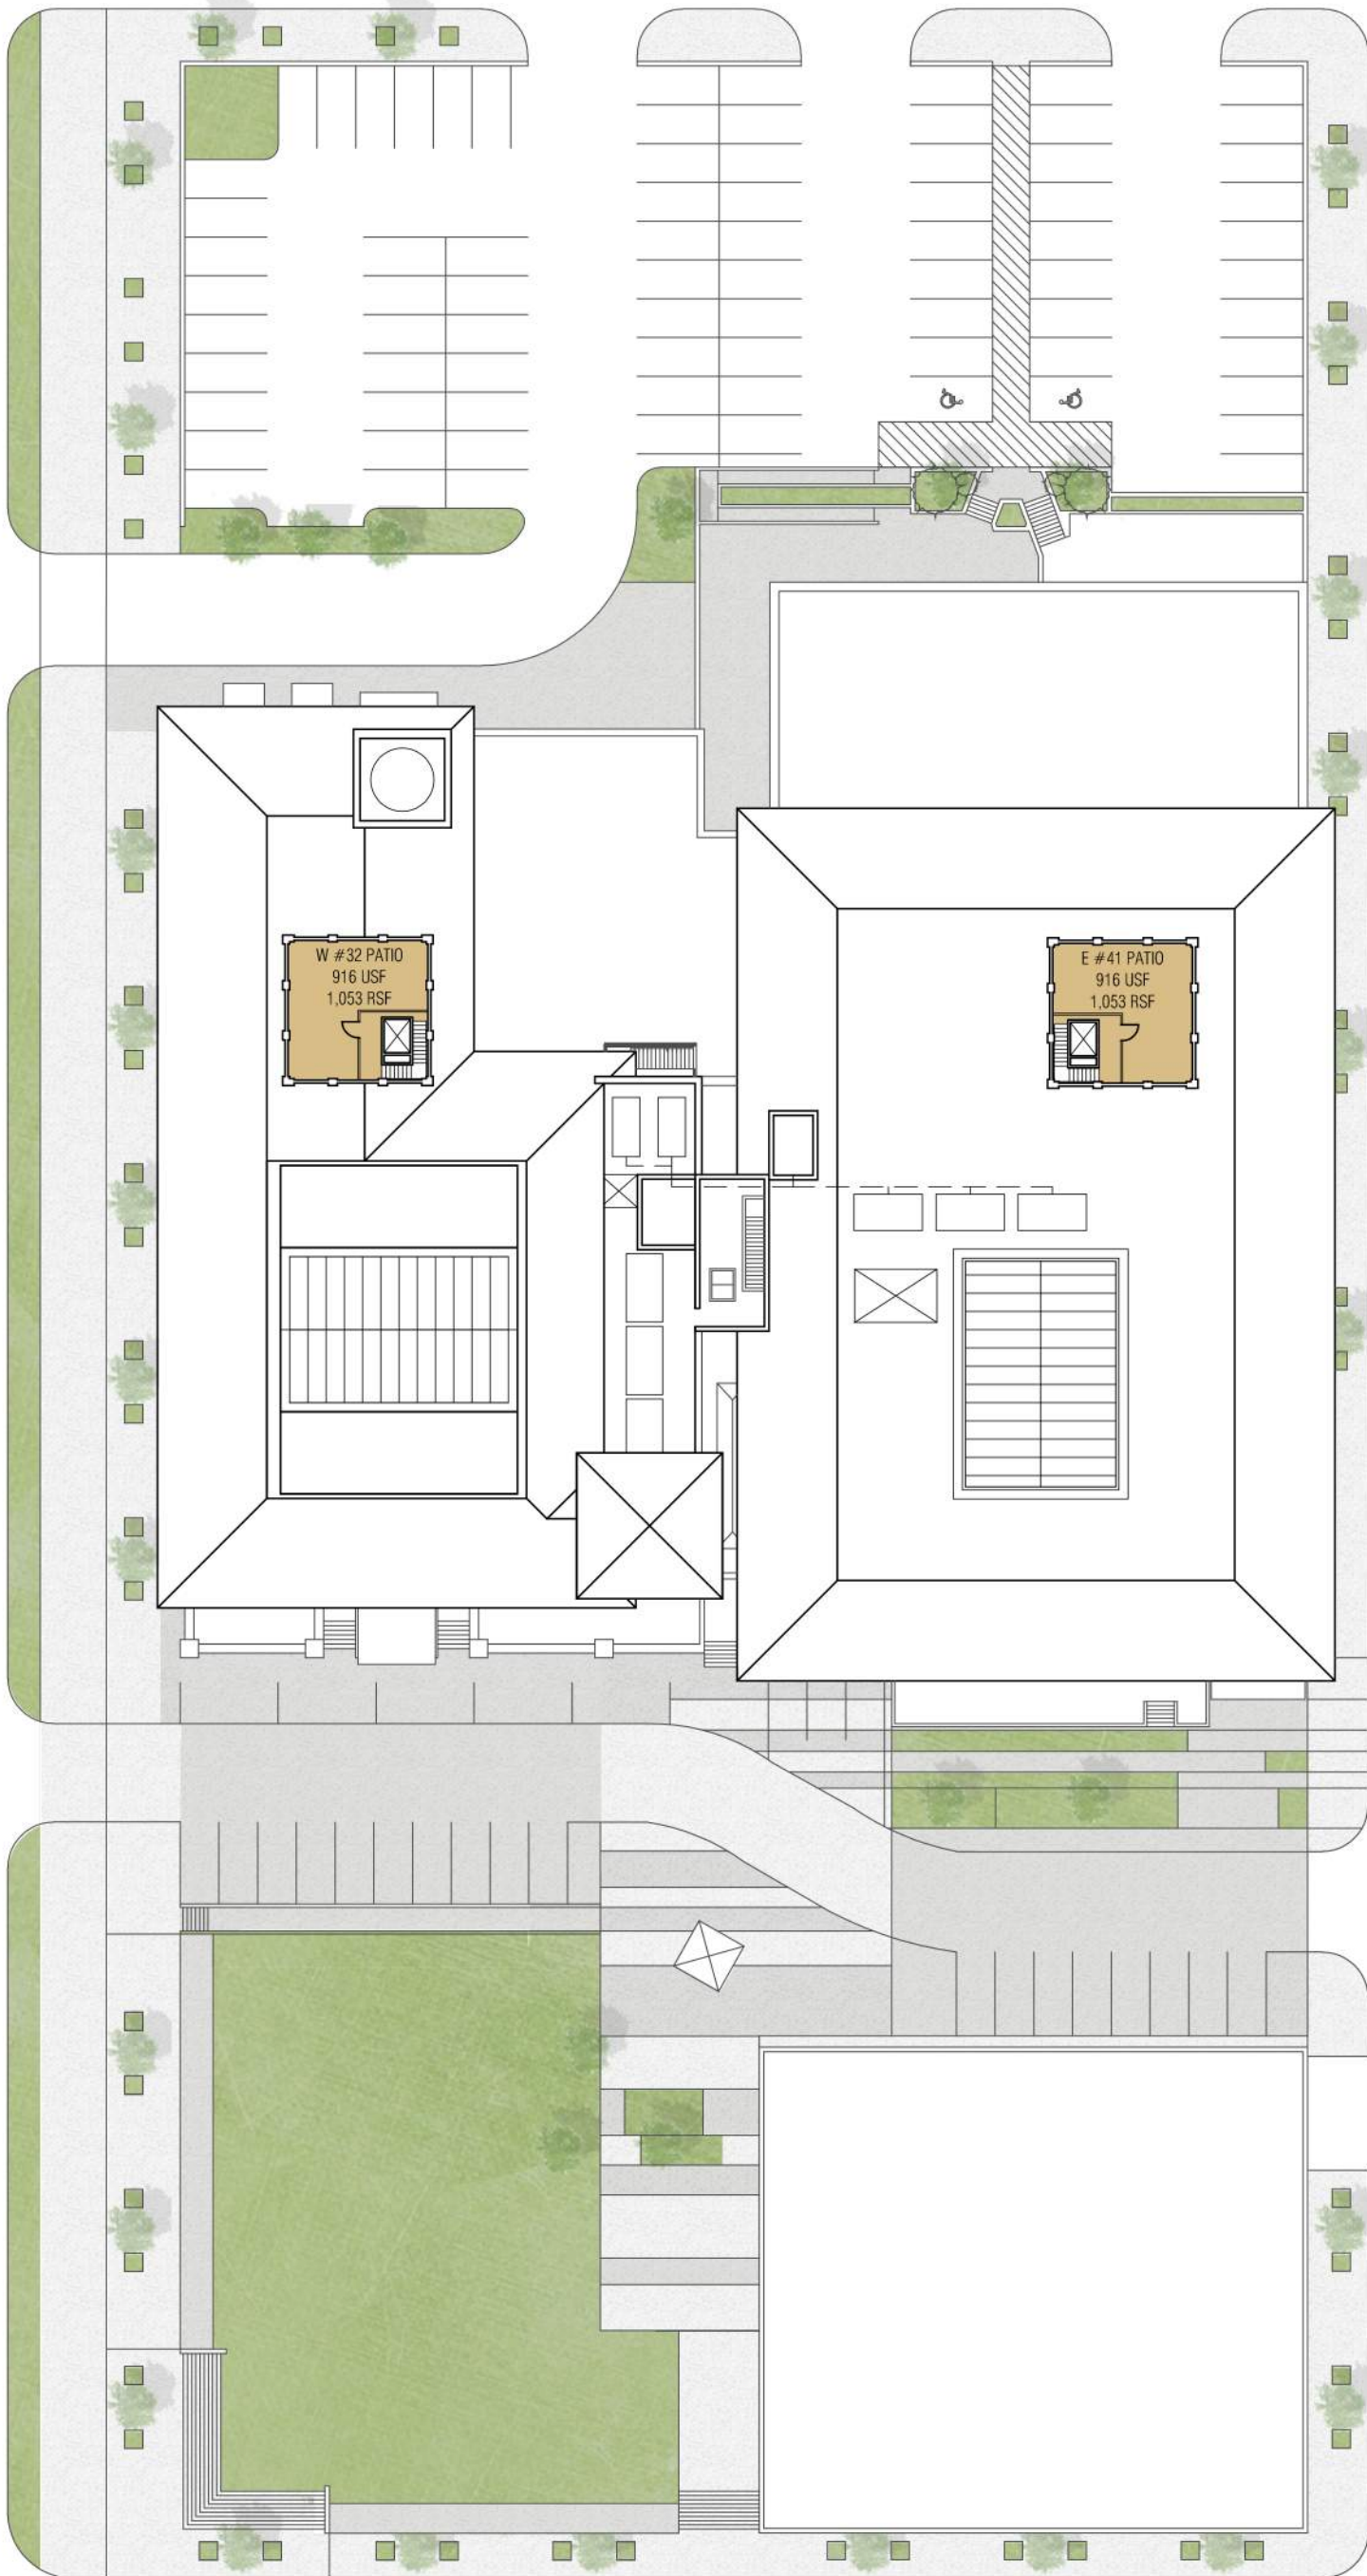

MC GEE STREET

E 18TH STREET

KC STAR - GRAND PLACE MARKET-WORK PLACE
 MASTER PLAN - GROUND LEVEL

12 APRIL 2021

E 17TH STREET

E 18TH STREET

E 17TH STREET

GRAND BLVD

MCGEE STREET

E 18TH STREET

KC STAR - GRAND PLACE MARKET-WORK PLACE
 MASTER PLAN - LEVEL 3

3D development

12 APRIL 2021

E 17TH STREET

GRAND BLVD

MC GEE STREET

KC STAR - GRAND PLACE MARKET-WORK PLACE
 MASTER PLAN - LEVEL 5

3D development

12 APRIL 2021

E 17TH STREET

GRAND BLVD

MCGEE STREET

E 18TH STREET

KC STAR - GRAND PLACE MARKET-WORK PLACE
 MASTER PLAN - LEVEL 6

3D development

12 APRIL 2021

E 17TH STREET

GRAND BLVD

MC GEE STREET

E 18TH STREET

KC STAR - GRAND PLACE MARKET-WORK PLACE
 MASTER PLAN - LEVEL 7

3D development