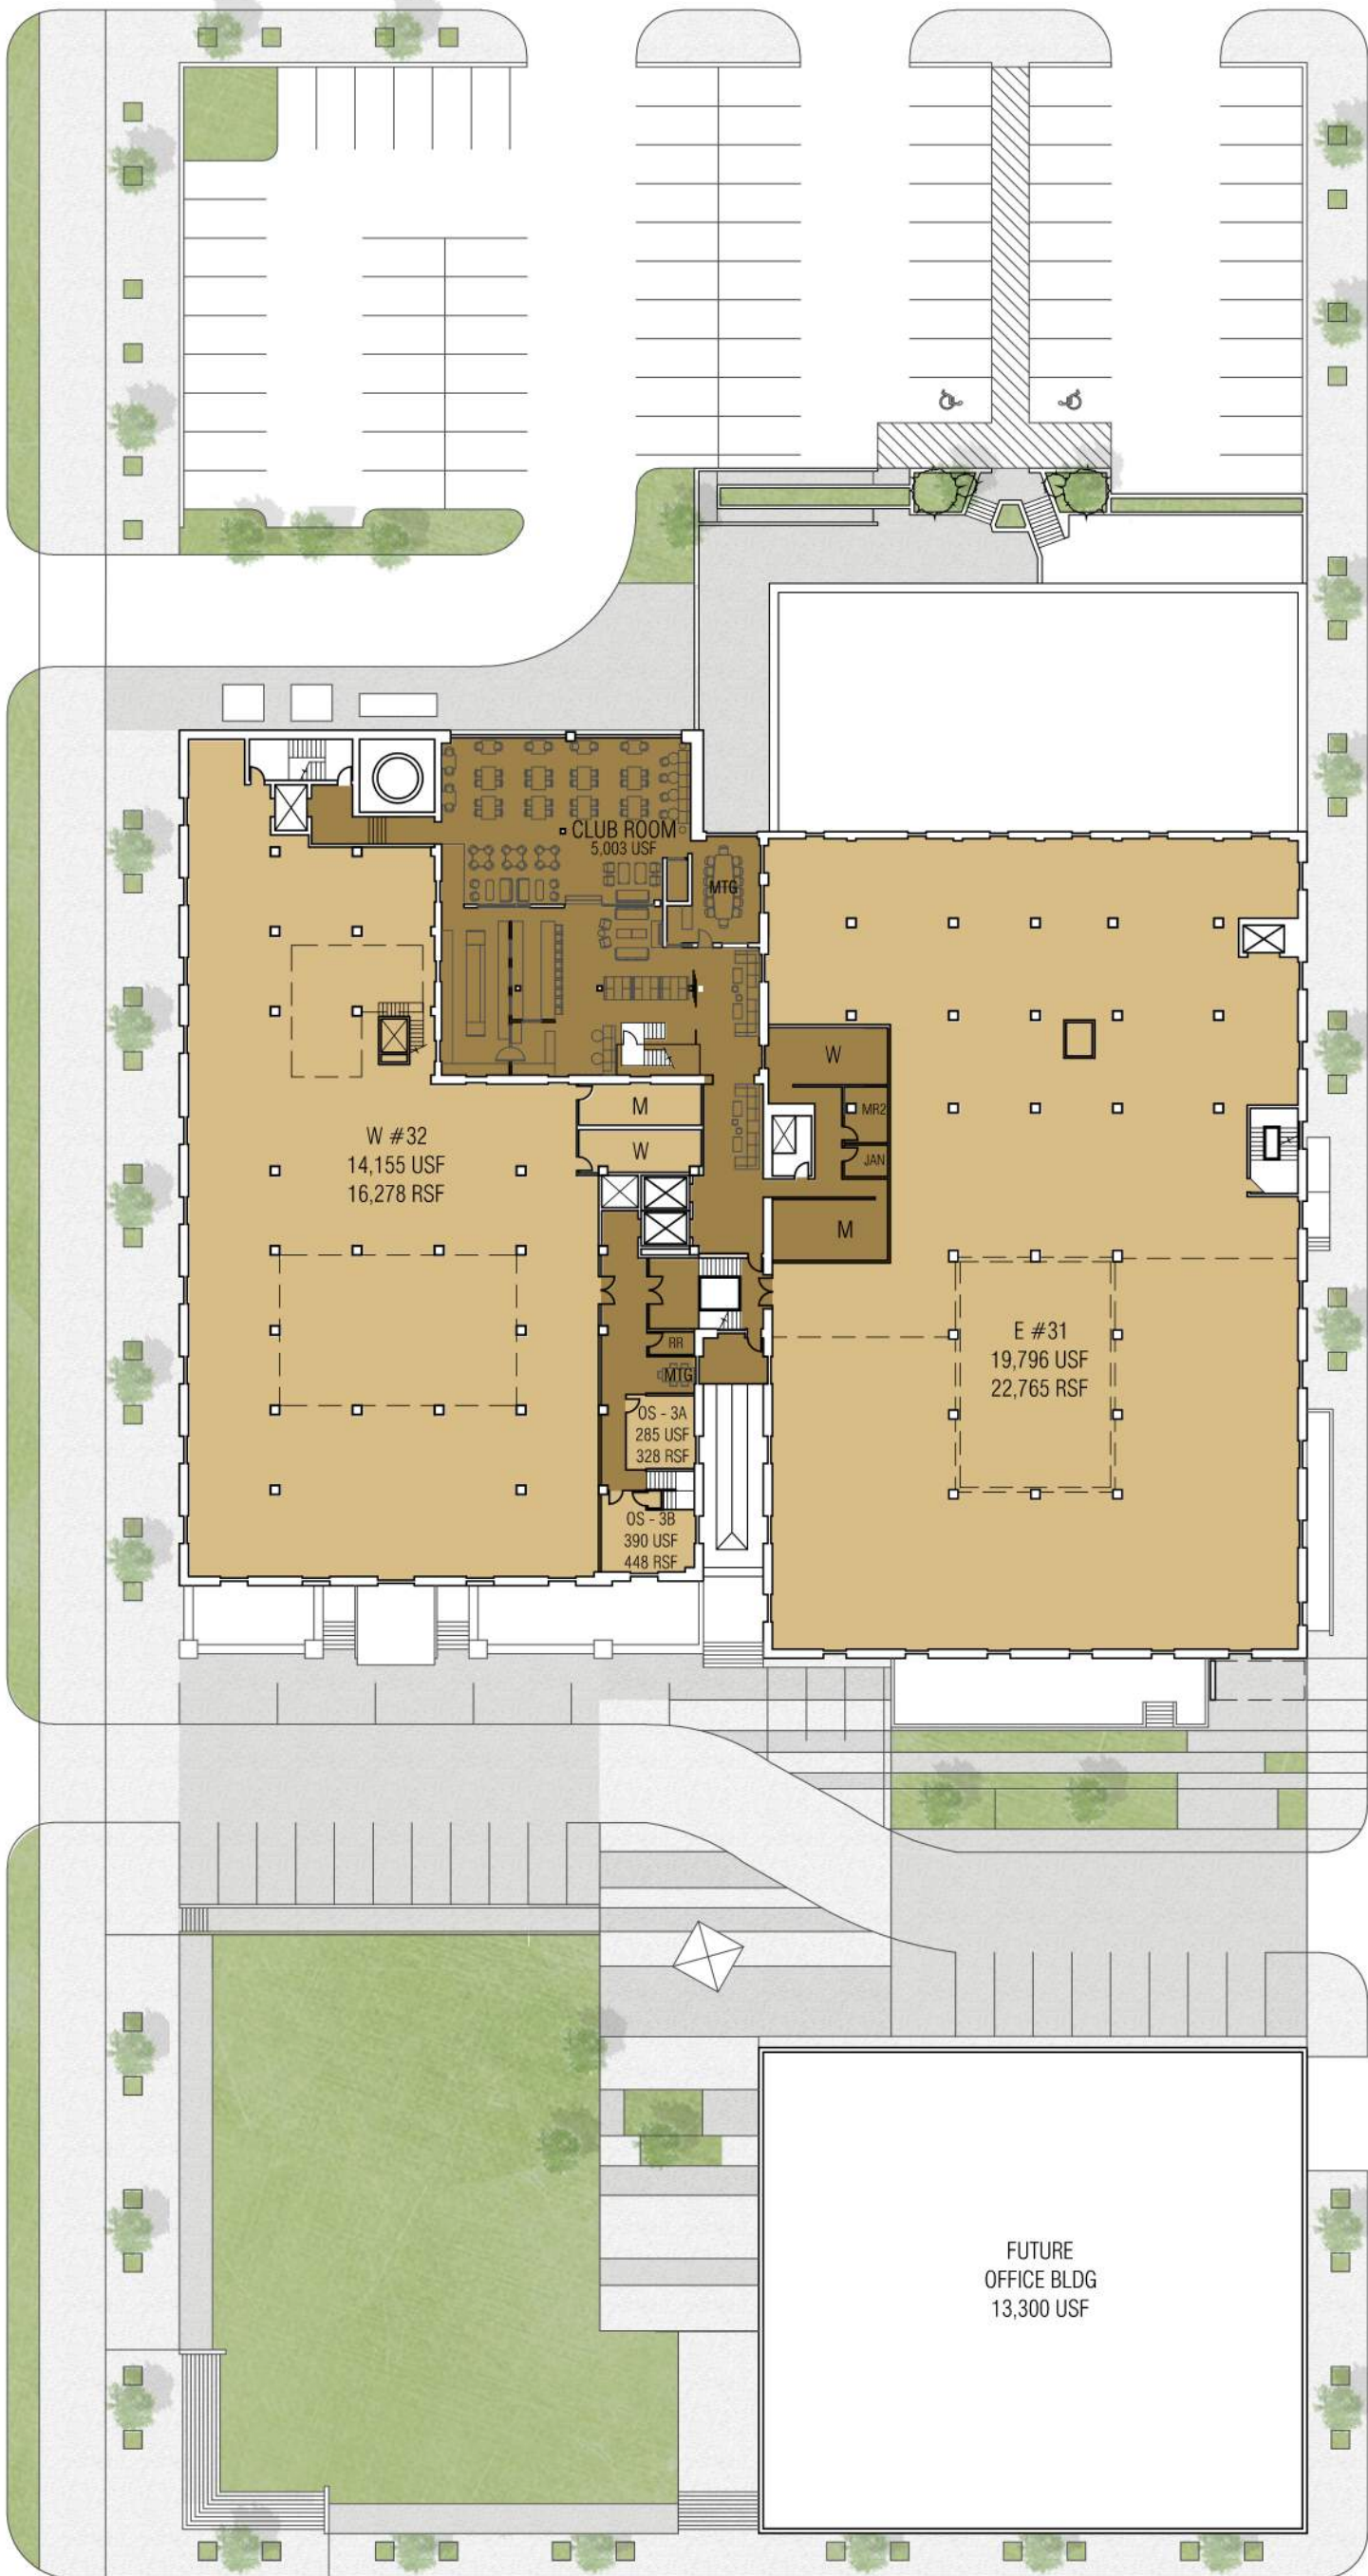

E 17TH STREET

GRAND BLVD

MCGEE STREET

E 18TH STREET

KC STAR - GRAND PLACE MARKET-WORK PLACE
 MASTER PLAN - LOWER LEVEL

12 APRIL 2021

E 17TH STREET

GRAND BLVD

MC GEE STREET

E 18TH STREET

KC STAR - GRAND PLACE MARKET-WORK PLACE
 MASTER PLAN - GROUND LEVEL

12 APRIL 2021

E 17TH STREET

E 18TH STREET

E 17TH STREET

GRAND BLVD

MCGEE STREET

E 18TH STREET

KC STAR - GRAND PLACE MARKET-WORK PLACE
 MASTER PLAN - LEVEL 3

3D development

12 APRIL 2021

E 17TH STREET

GRAND BLVD

MC GEE STREET

E 18TH STREET

KC STAR - GRAND PLACE MARKET-WORK PLACE
 MASTER PLAN - LEVEL 4

3D development

12 APRIL 2021

E 17TH STREET

GRAND BLVD

MCGEE STREET

E 18TH STREET