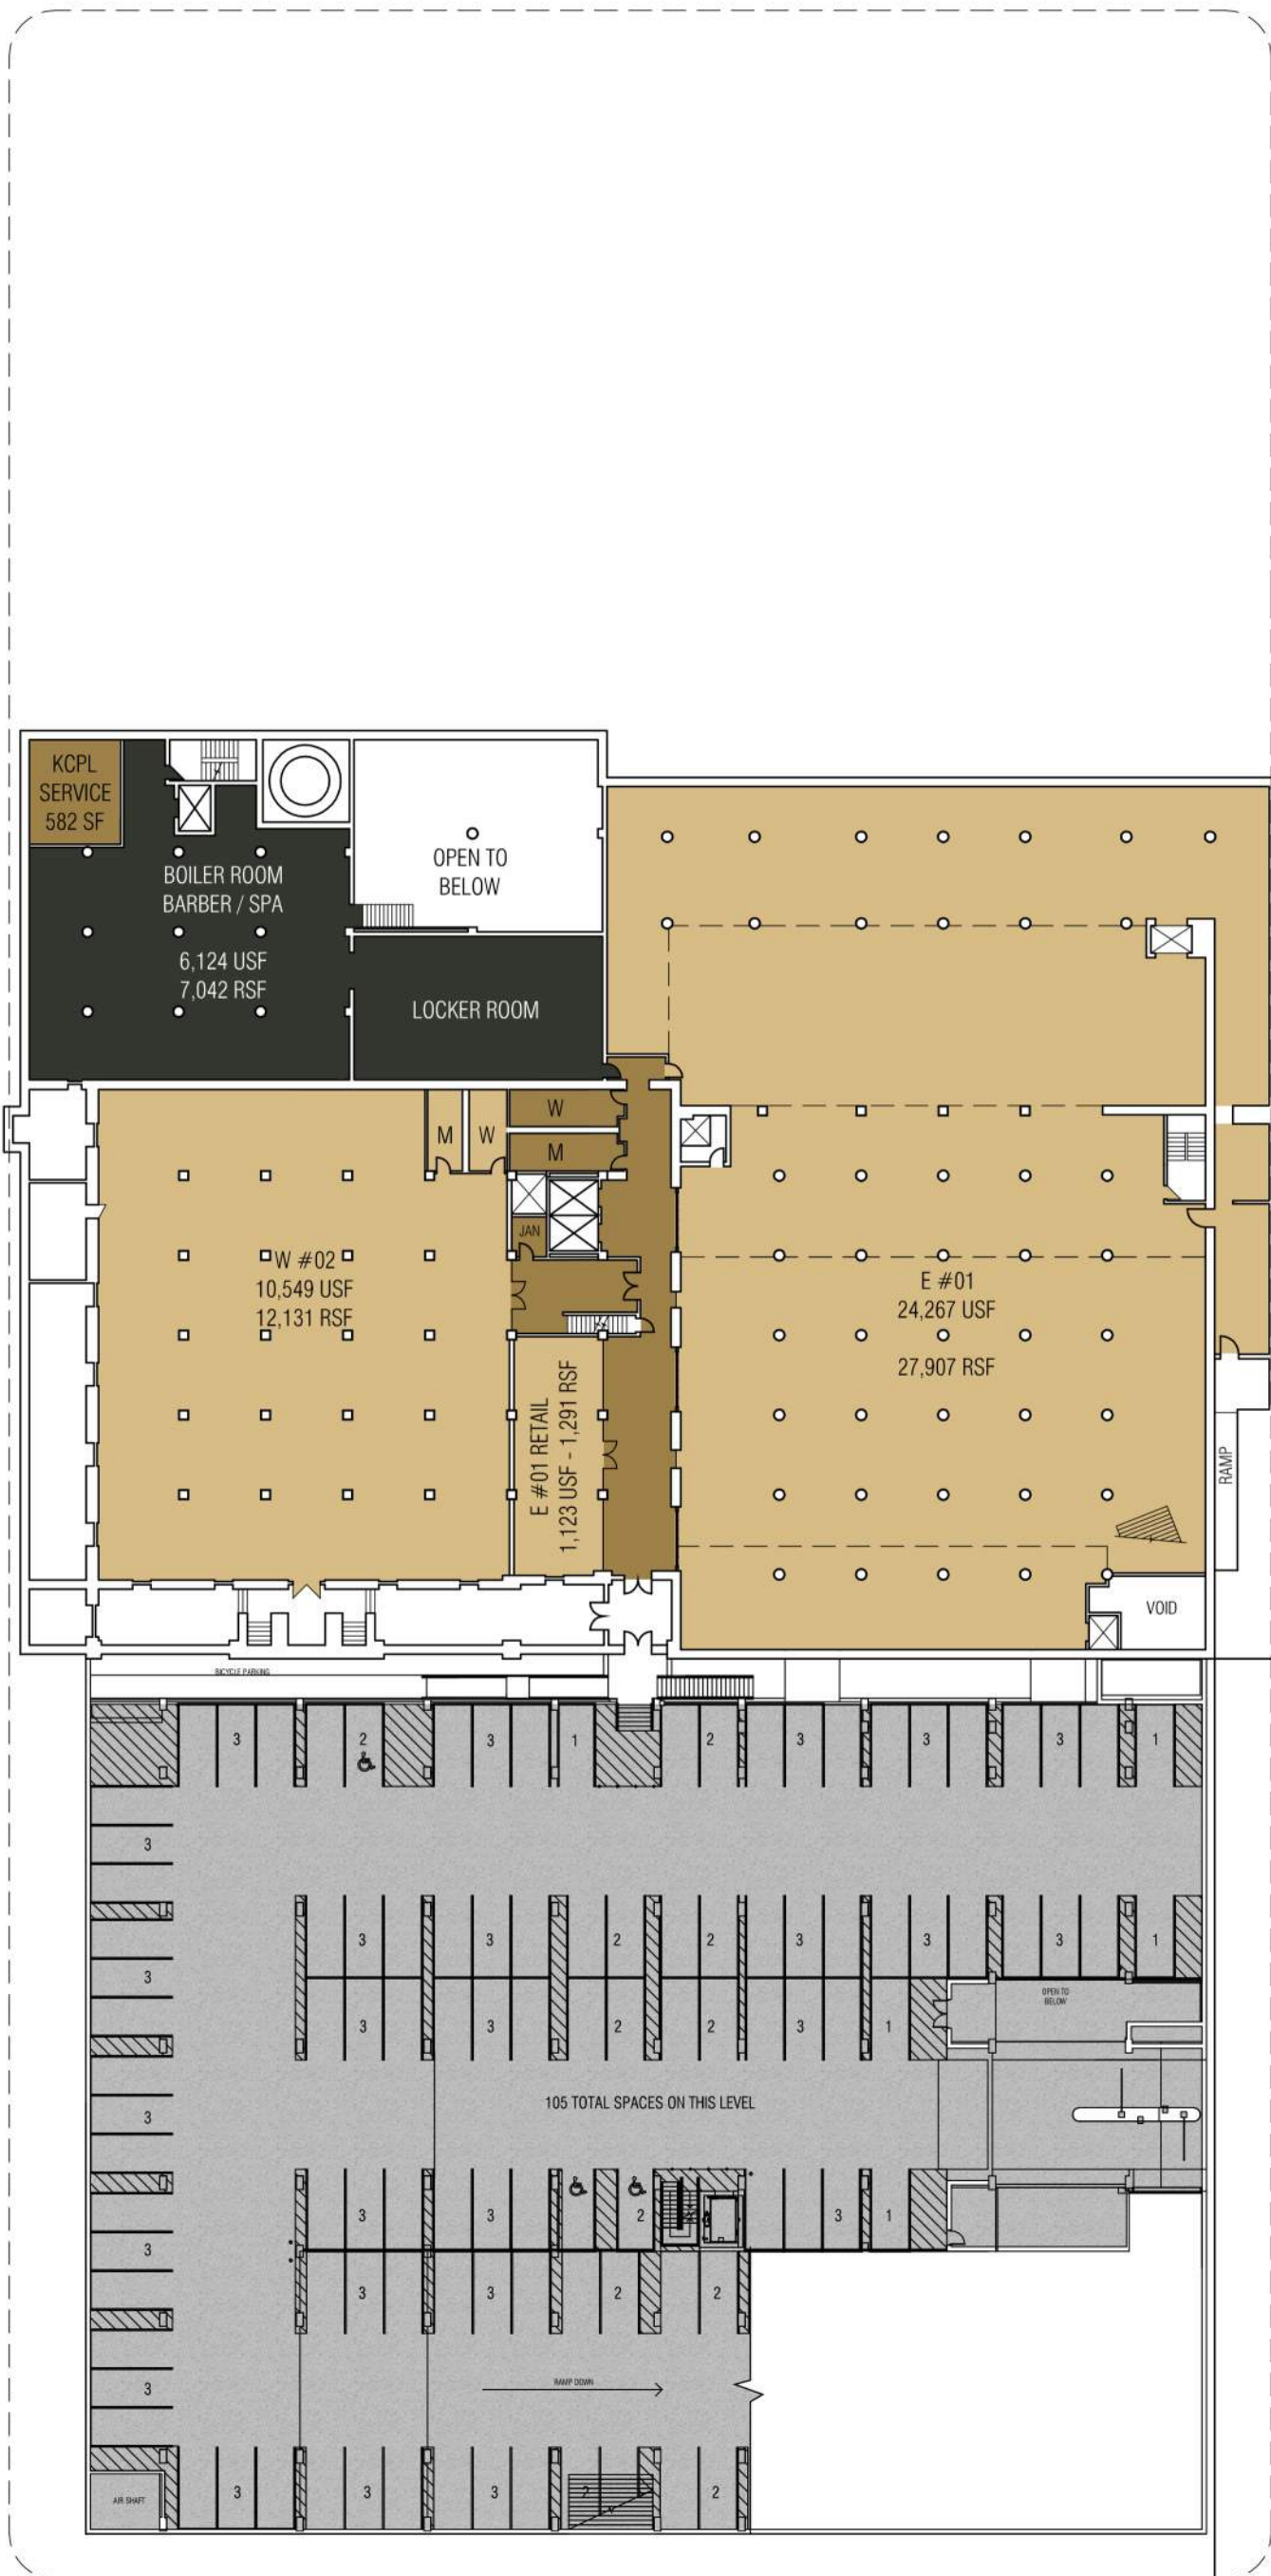

E 17TH STREET

GRAND BLVD

MCGEE STREET

E 18TH STREET

KC STAR - GRAND PLACE MARKET-WORK PLACE
 MASTER PLAN - LOWER LEVEL

12 APRIL 2021

E 17TH STREET

GRAND BLVD

MC GEE STREET

E 18TH STREET

KC STAR - GRAND PLACE MARKET-WORK PLACE
 MASTER PLAN - GROUND LEVEL

12 APRIL 2021

E 17TH STREET

E 18TH STREET

E 17TH STREET

GRAND BLVD

MCGEE STREET

E 18TH STREET

KC STAR - GRAND PLACE MARKET-WORK PLACE
 MASTER PLAN - LEVEL 3

3D development

12 APRIL 2021

E 17TH STREET

GRAND BLVD

MC GEE STREET

E 18TH STREET

KC STAR - GRAND PLACE MARKET-WORK PLACE
 MASTER PLAN - LEVEL 4

3D development

12 APRIL 2021

E 17TH STREET

GRAND BLVD

MCGEE STREET

E 18TH STREET