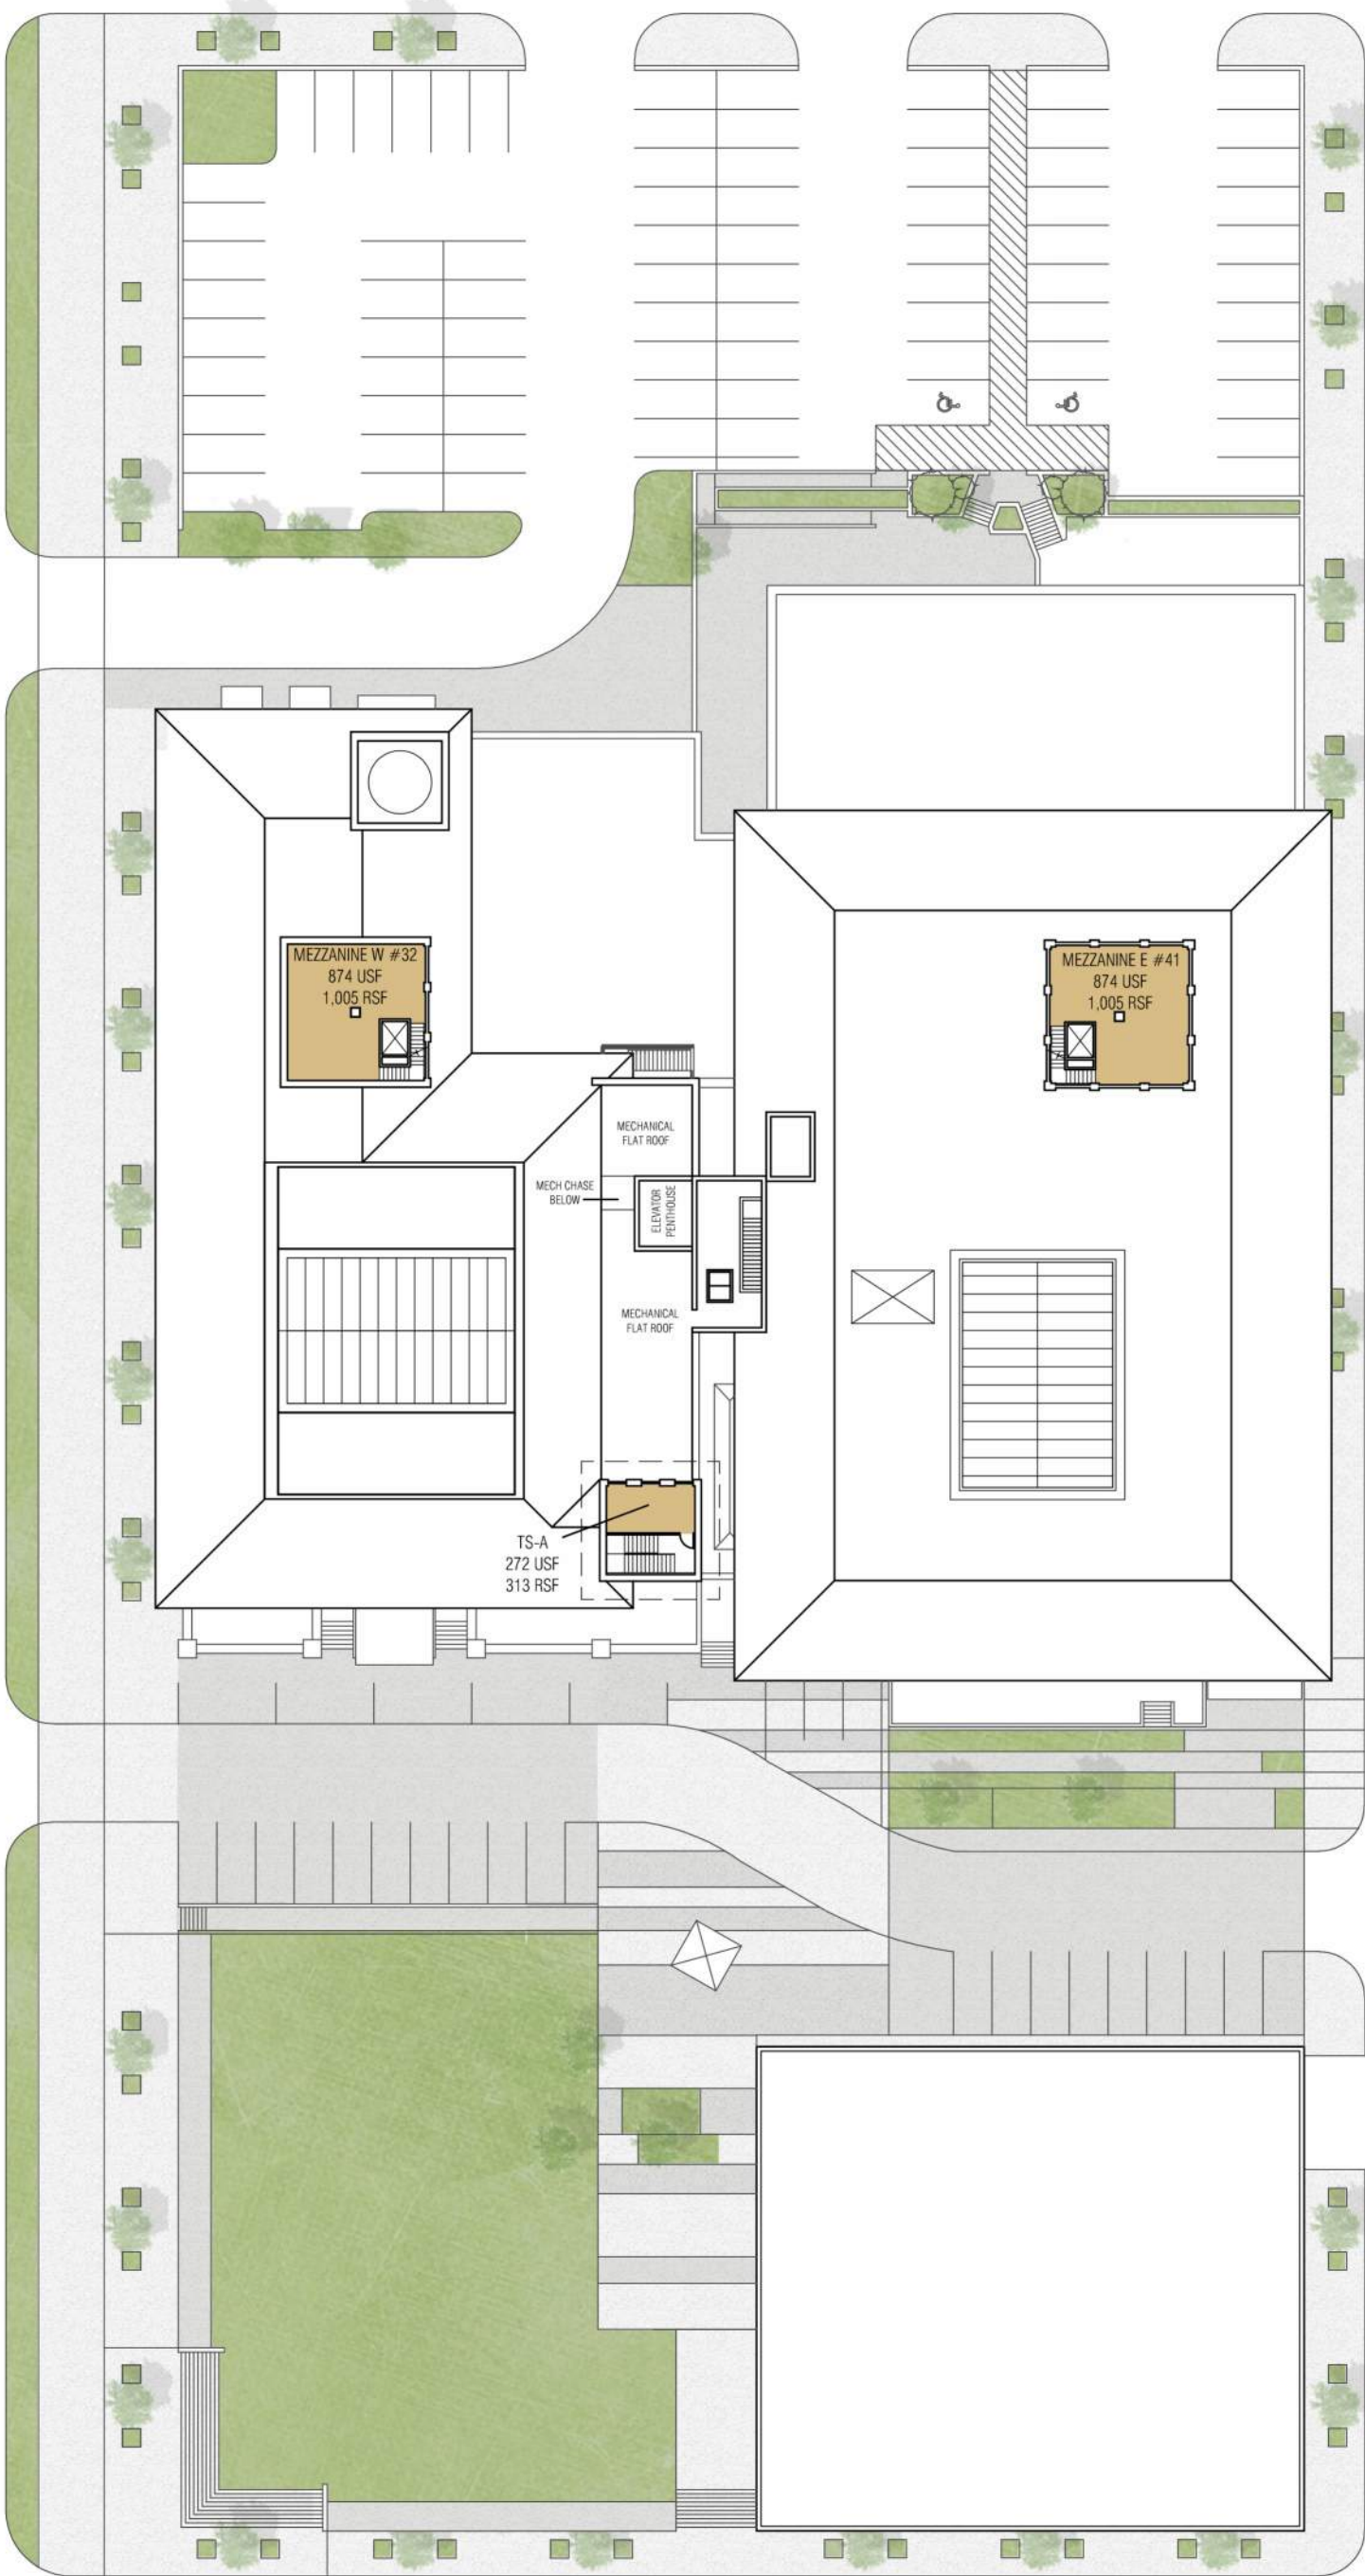

MC GEE STREET

E 18TH STREET

KC STAR - GRAND PLACE MARKET-WORK PLACE
 MASTER PLAN - GROUND LEVEL

12 APRIL 2021

E 17TH STREET

E 18TH STREET

E 17TH STREET

GRAND BLVD

MCGEE STREET

E 18TH STREET

KC STAR - GRAND PLACE MARKET-WORK PLACE
 MASTER PLAN - LEVEL 3

3D development

12 APRIL 2021

E 17TH STREET

GRAND BLVD

MC GEE STREET

E 18TH STREET

KC STAR - GRAND PLACE MARKET-WORK PLACE
 MASTER PLAN - LEVEL 4

3D development

12 APRIL 2021

E 17TH STREET

GRAND BLVD

MCGEE STREET

E 18TH STREET

KC STAR - GRAND PLACE MARKET-WORK PLACE
 MASTER PLAN - LEVEL 5

3D development

12 APRIL 2021

E 17TH STREET

GRAND BLVD

MCGEE STREET

E 18TH STREET

KC STAR - GRAND PLACE MARKET-WORK PLACE
 MASTER PLAN - LEVEL 6