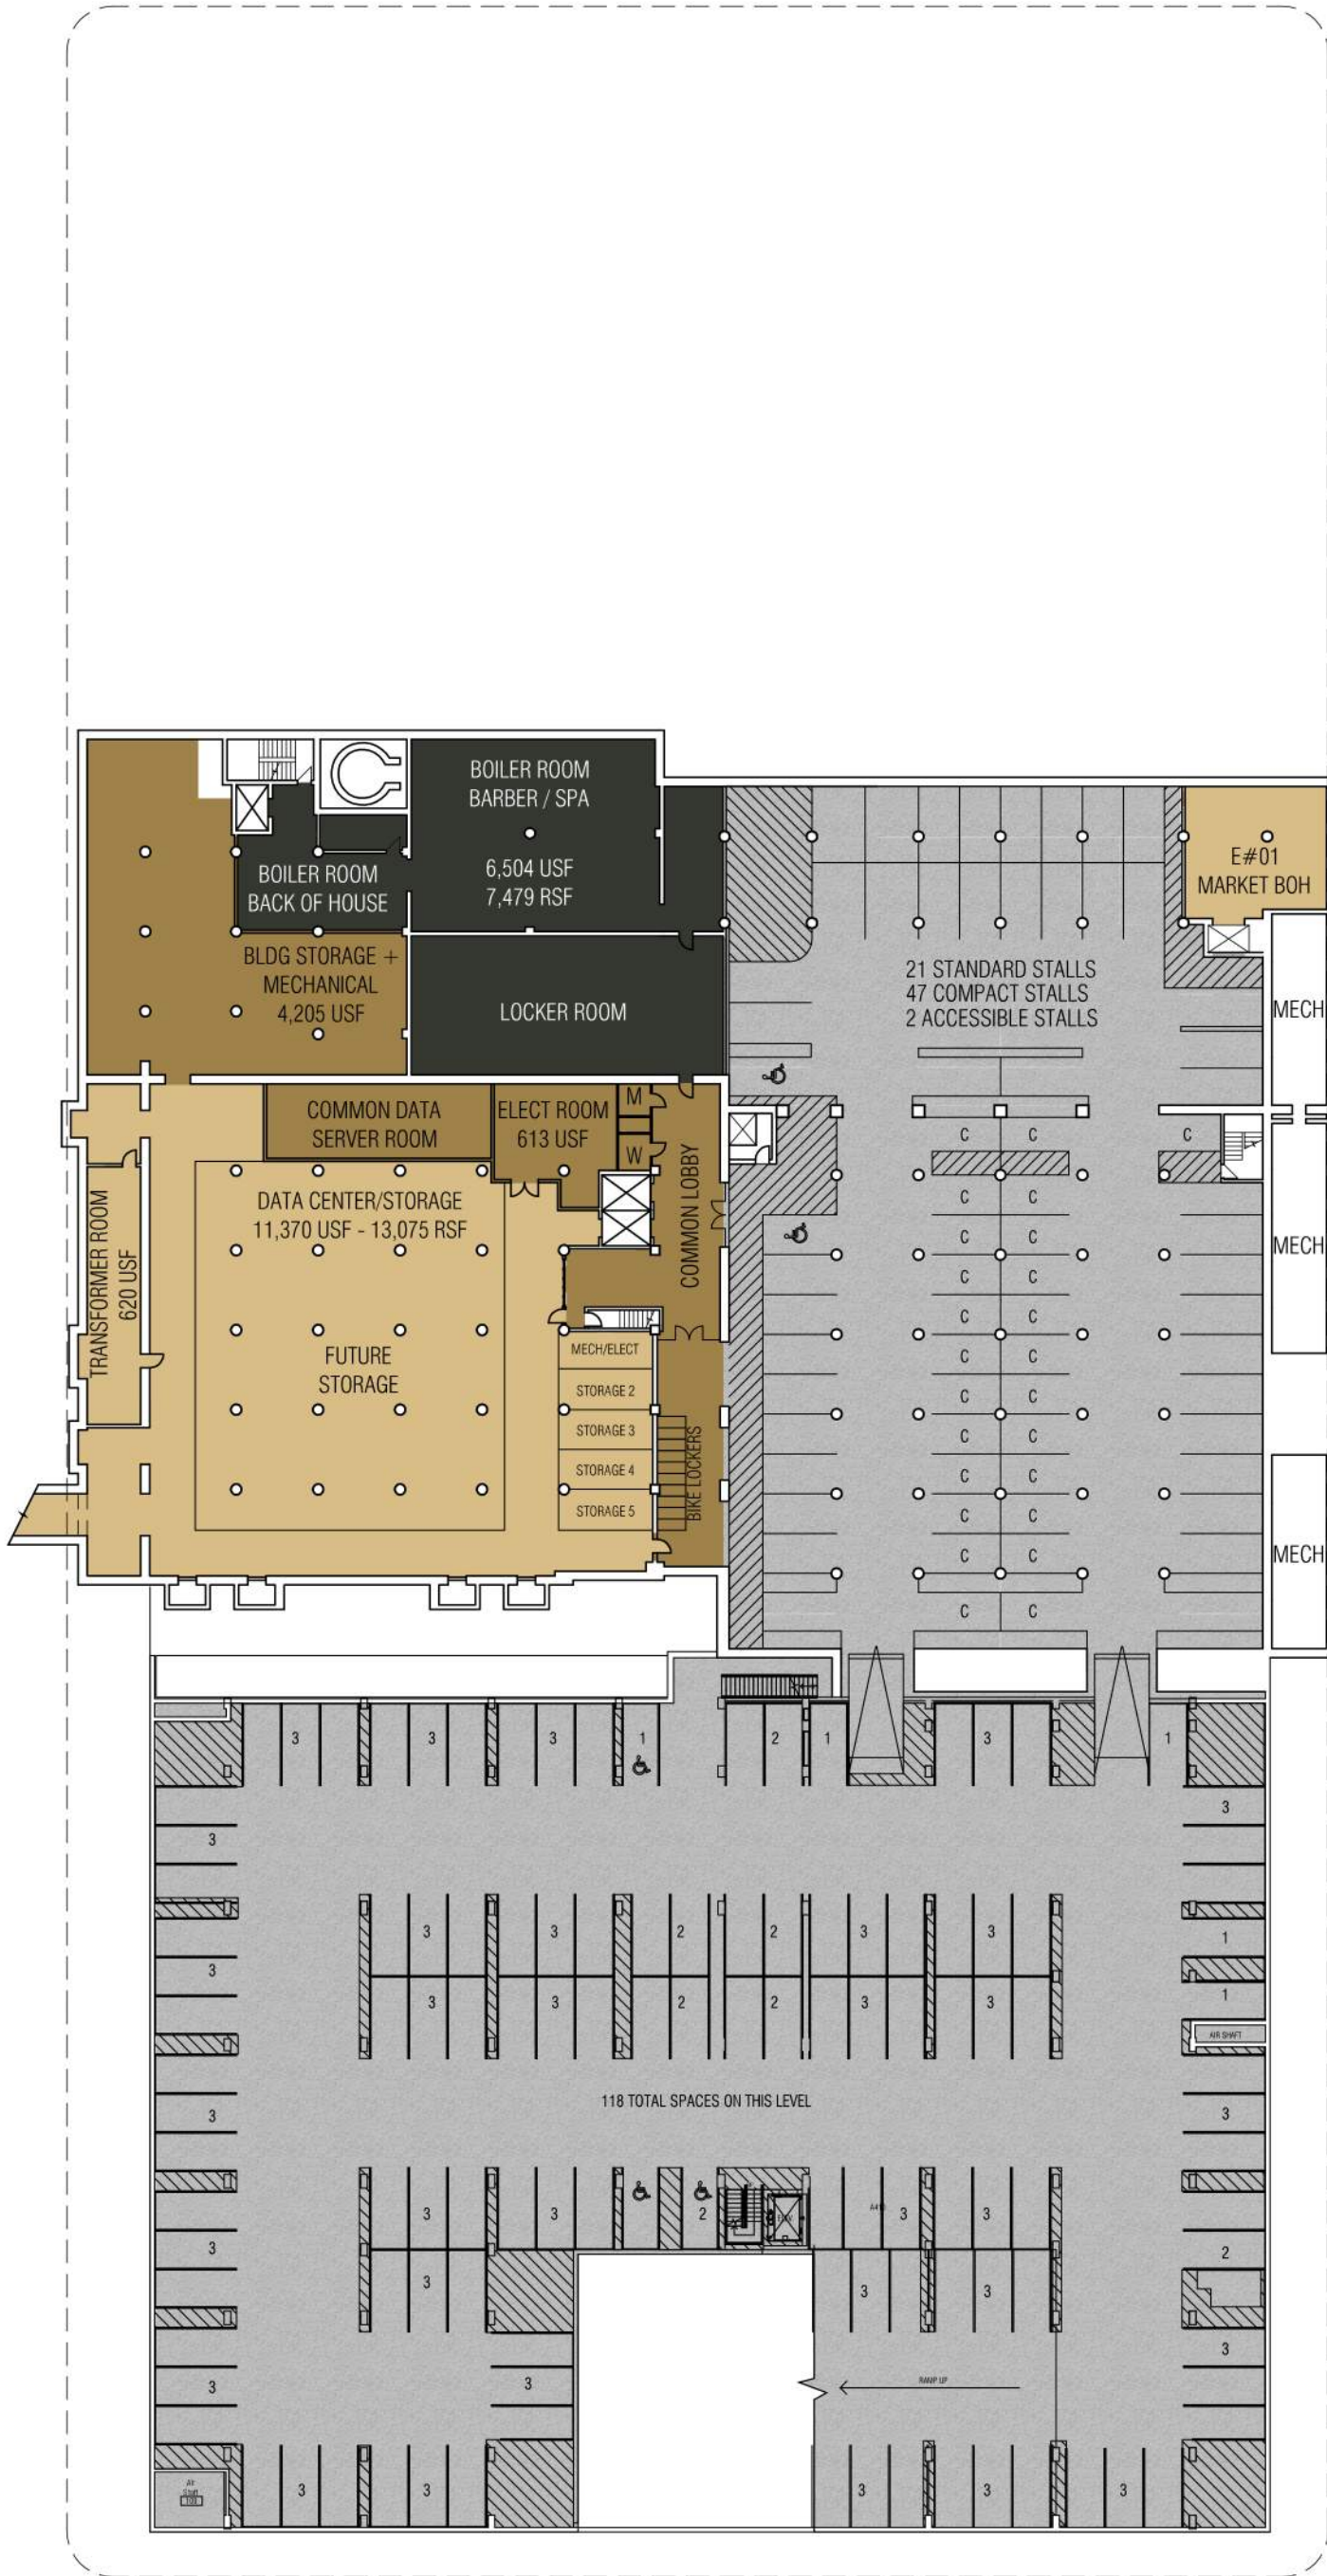

E 17TH STREET

GRAND BLVD

MCGEE STREET

E 18TH STREET

KC STAR - GRAND PLACE MARKET-WORK PLACE
 MASTER PLAN - LOWER LEVEL

12 APRIL 2021

E 17TH STREET

GRAND BLVD

MC GEE STREET

E 18TH STREET

KC STAR - GRAND PLACE MARKET-WORK PLACE
 MASTER PLAN - GROUND LEVEL

12 APRIL 2021

E 17TH STREET

E 18TH STREET

E 17TH STREET

GRAND BLVD

MCGEE STREET

E 18TH STREET

KC STAR - GRAND PLACE MARKET-WORK PLACE
 MASTER PLAN - LEVEL 3

3D development

12 APRIL 2021

E 17TH STREET

GRAND BLVD

MC GEE STREET

E 18TH STREET

KC STAR - GRAND PLACE MARKET-WORK PLACE
 MASTER PLAN - LEVEL 4

3D development

12 APRIL 2021

E 17TH STREET

GRAND BLVD

MCGEE STREET

E 18TH STREET