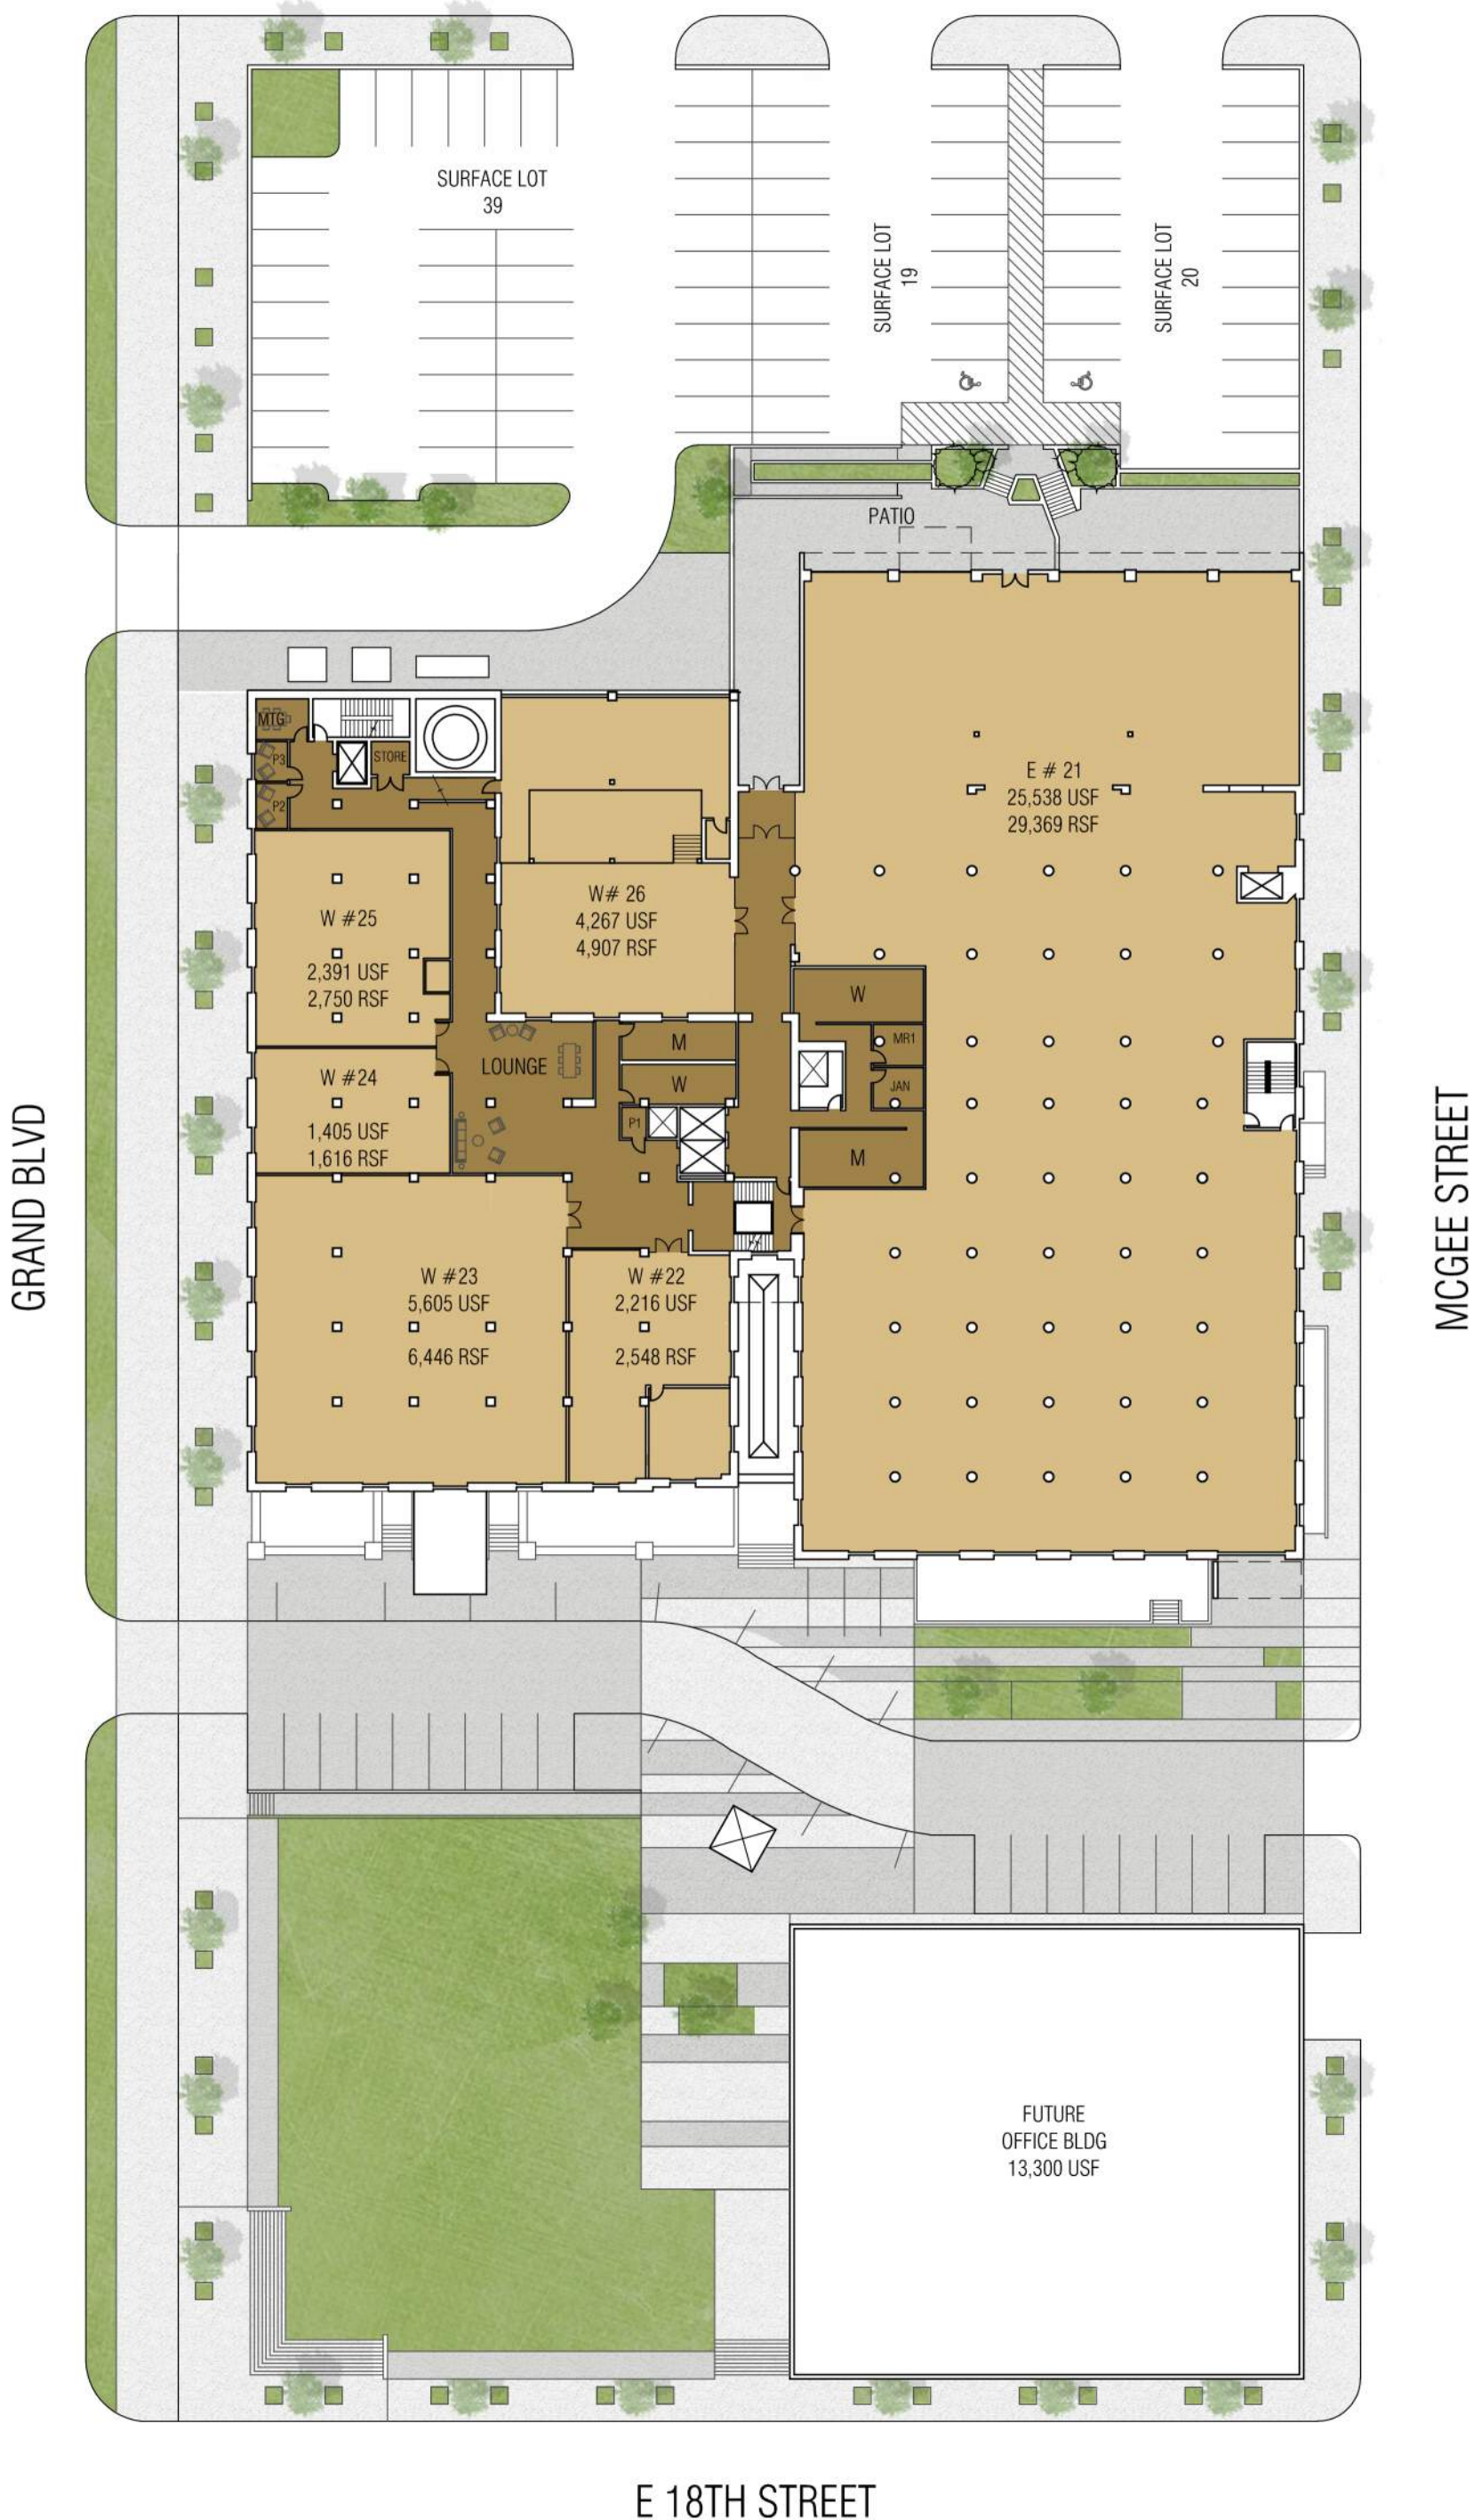

E 17TH STREET

GRAND BLVD

MCGEE STREET

E 18TH STREET

KC STAR - GRAND PLACE MARKET-WORK PLACE
 MASTER PLAN - LOWER LEVEL

12 APRIL 2021

E 17TH STREET

GRAND BLVD

MC GEE STREET

E 18TH STREET

KC STAR - GRAND PLACE MARKET-WORK PLACE
 MASTER PLAN - GROUND LEVEL

12 APRIL 2021

E 17TH STREET

E 18TH STREET

E 17TH STREET

GRAND BLVD

MCGEE STREET

E 18TH STREET

KC STAR - GRAND PLACE MARKET-WORK PLACE
 MASTER PLAN - LEVEL 3

3D development

12 APRIL 2021

E 17TH STREET

GRAND BLVD

MC GEE STREET

E 18TH STREET

KC STAR - GRAND PLACE MARKET-WORK PLACE
 MASTER PLAN - LEVEL 4

3D development

12 APRIL 2021

E 17TH STREET

GRAND BLVD

MCGEE STREET

E 18TH STREET