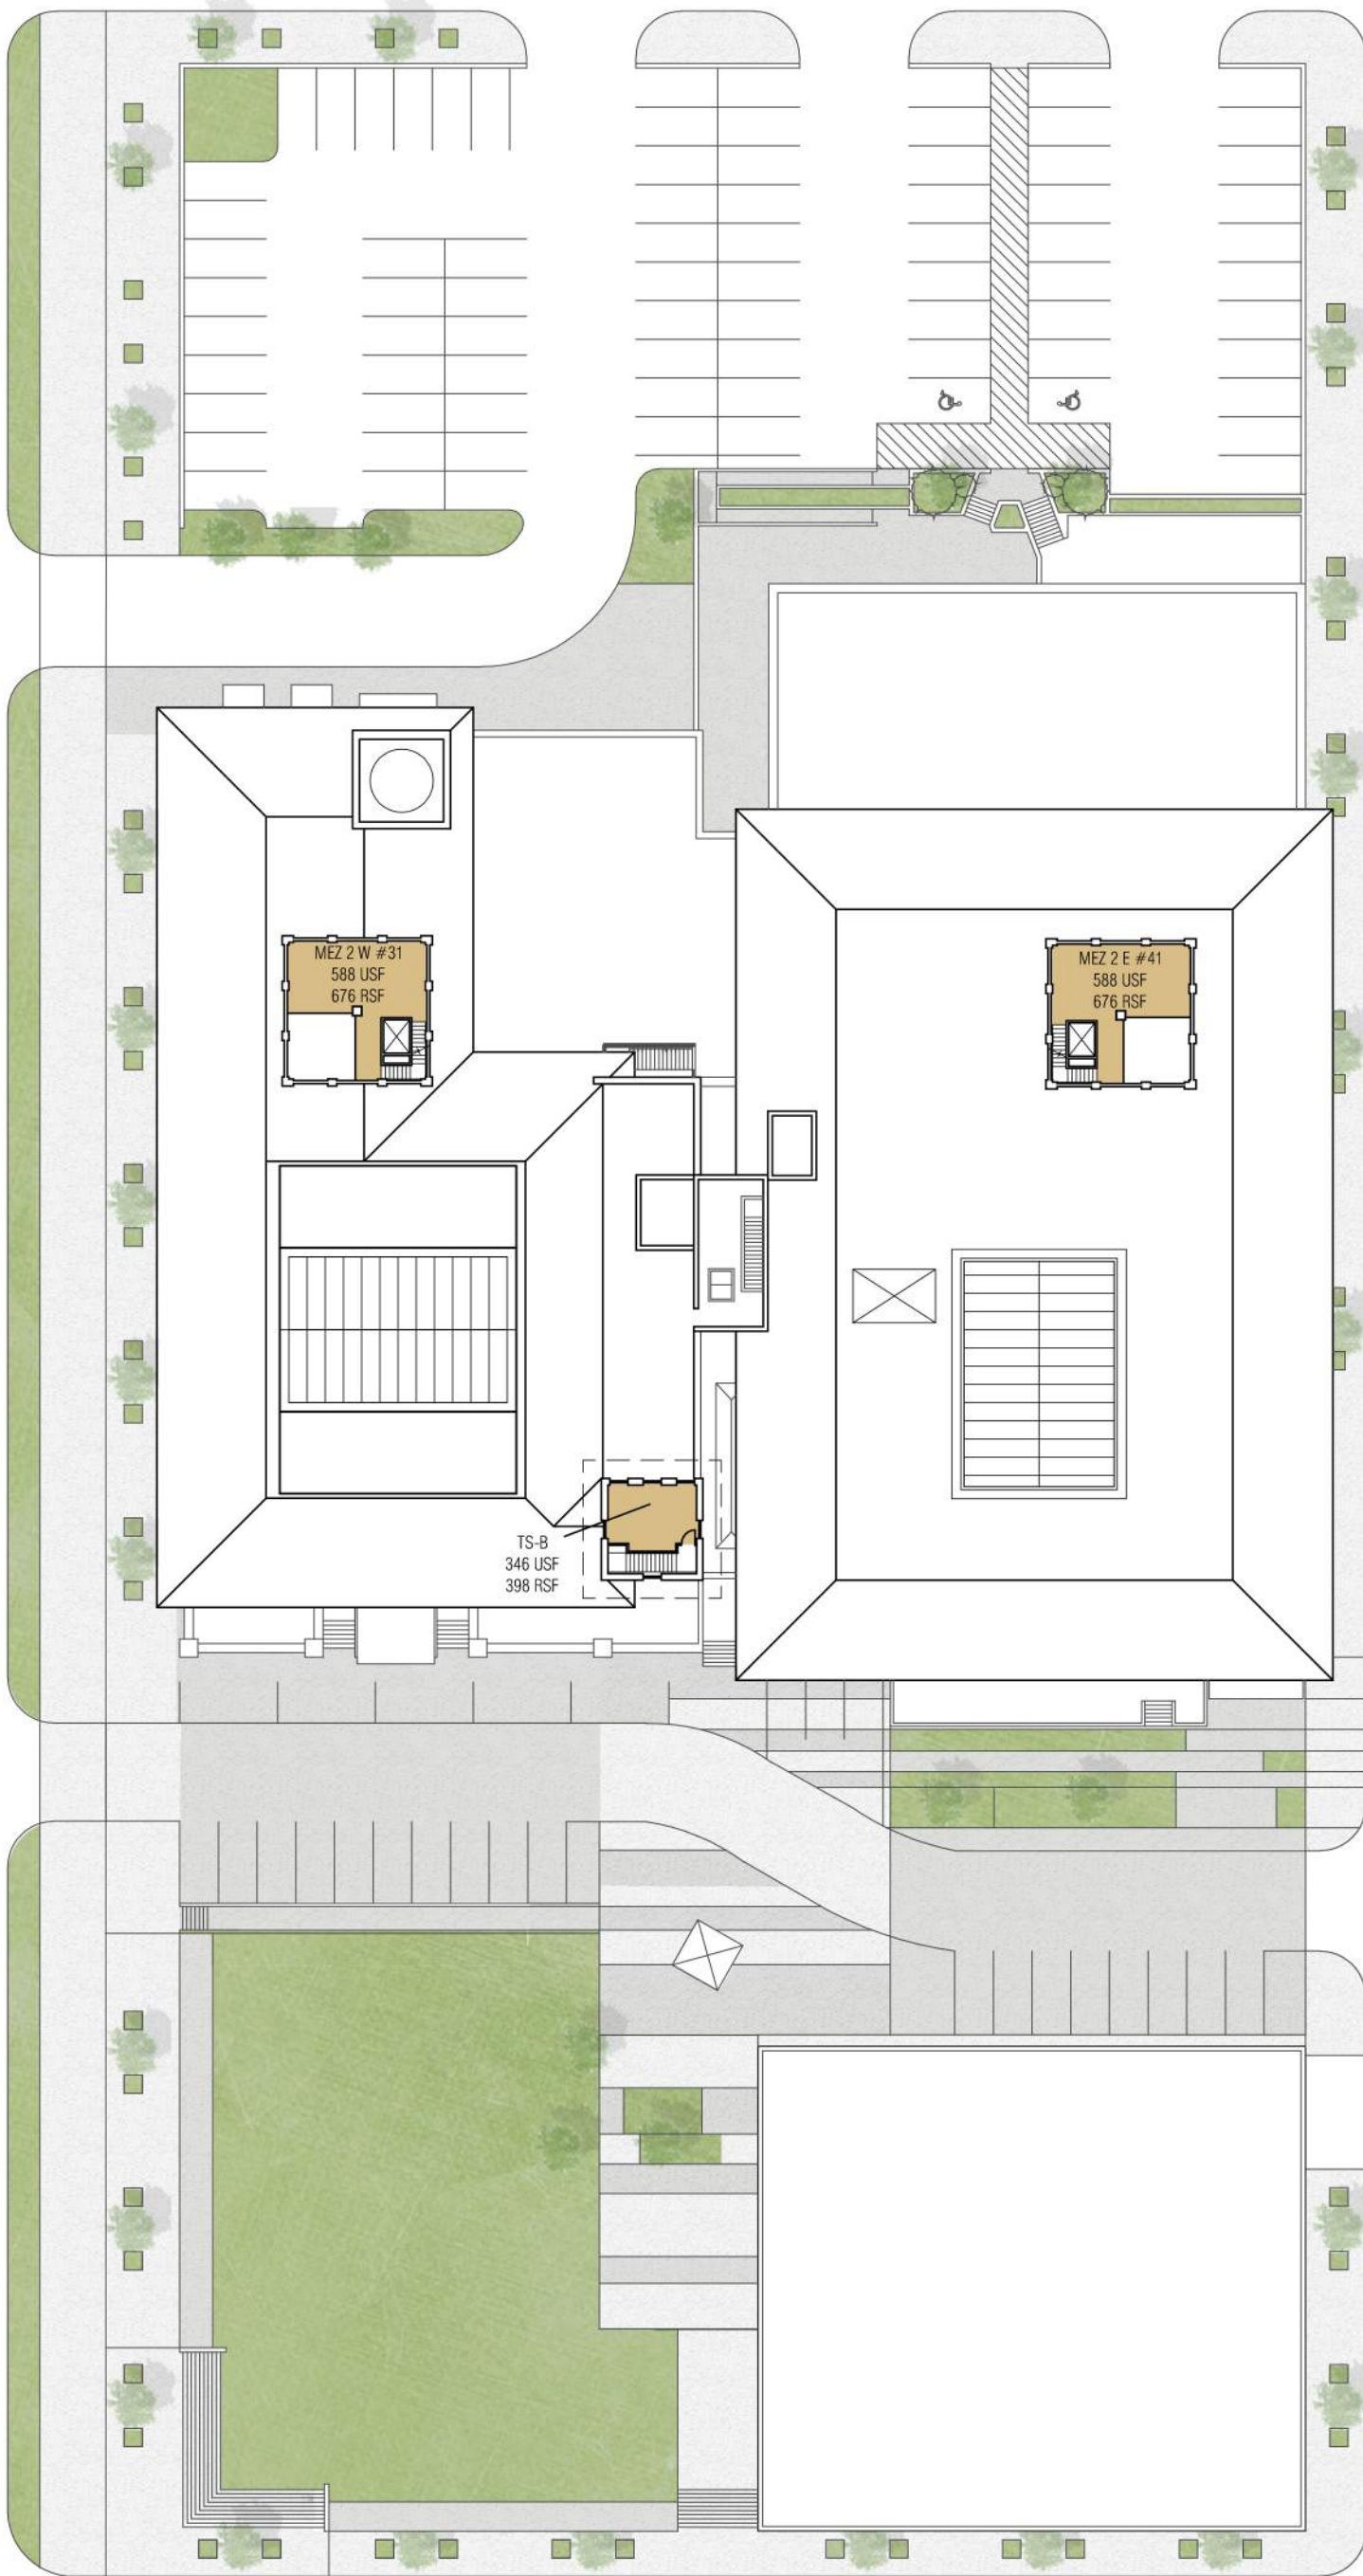

MC GEE STREET

E 18TH STREET

KC STAR - GRAND PLACE MARKET-WORK PLACE
 MASTER PLAN - GROUND LEVEL

12 APRIL 2021

E 17TH STREET

E 18TH STREET

E 17TH STREET

GRAND BLVD

E 18TH STREET

KC STAR - GRAND PLACE MARKET-WORK PLACE
 MASTER PLAN - LEVEL 4

3D development

12 APRIL 2021

E 17TH STREET

GRAND BLVD

MCGEE STREET

E 18TH STREET

KC STAR - GRAND PLACE MARKET-WORK PLACE
 MASTER PLAN - LEVEL 5

3D development

12 APRIL 2021

E 17TH STREET

GRAND BLVD

MCGEE STREET

E 18TH STREET

KC STAR - GRAND PLACE MARKET-WORK PLACE
 MASTER PLAN - LEVEL 6

3D development

12 APRIL 2021

E 17TH STREET

GRAND BLVD

MC GEE STREET

E 18TH STREET

KC STAR - GRAND PLACE MARKET-WORK PLACE
 MASTER PLAN - LEVEL 7

3D development