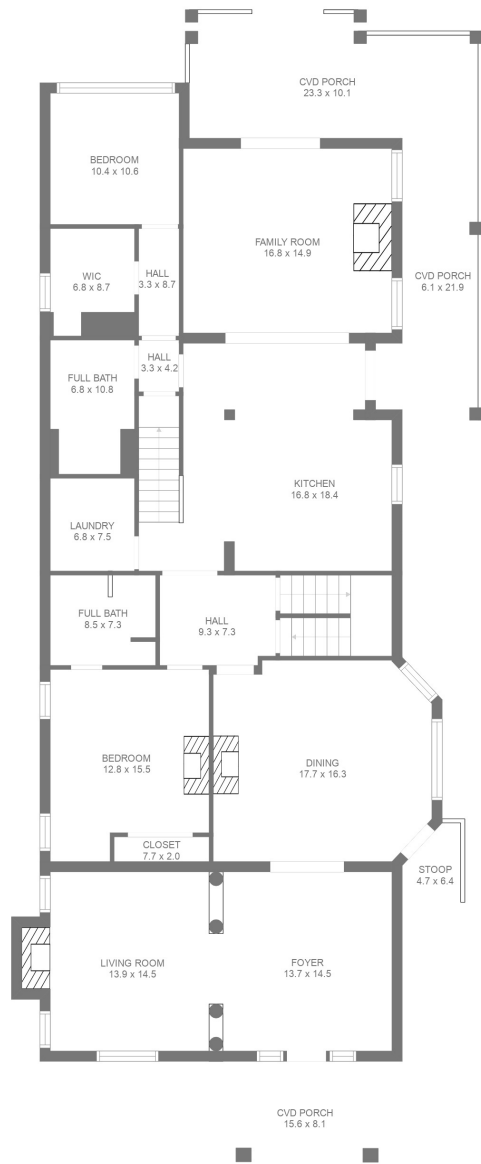

Estimated areas

GLA FLOOR 1: 0 sq. ft, excluded 998 sq. ft
 GLA 1ST FLOOR: 2269 sq. ft, excluded 531 sq. ft
 GLA 2ND FLOOR: 919 sq. ft, excluded 848 sq. ft
 Total GLA 3188 sq. ft, total scanned area 5565 sq. ft