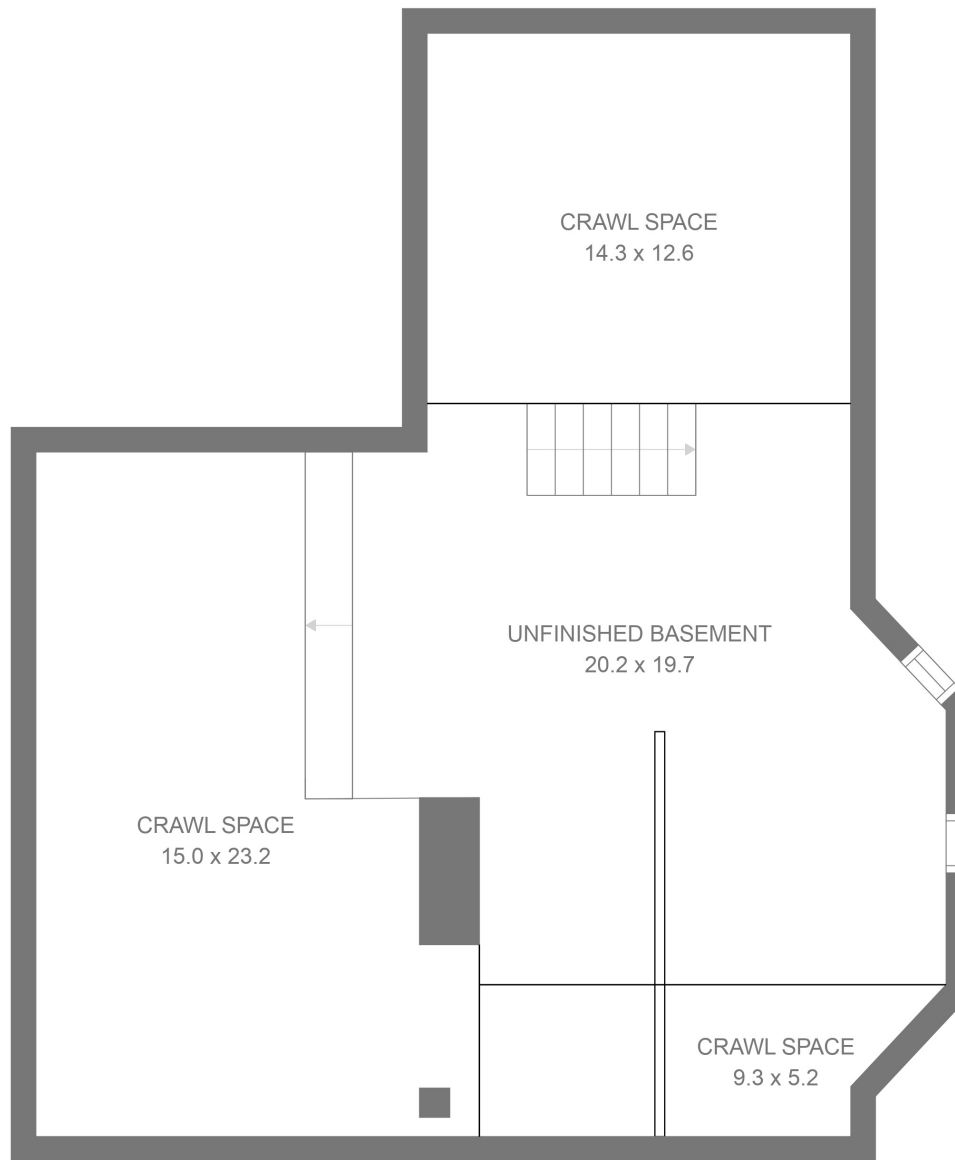

Estimated areas

GLA FLOOR 1: 0 sq. ft, excluded 998 sq. ft
 GLA 1ST FLOOR: 2269 sq. ft, excluded 531 sq. ft
 GLA 2ND FLOOR: 919 sq. ft, excluded 848 sq. ft
 Total GLA 3188 sq. ft, total scanned area 5565 sq. ft