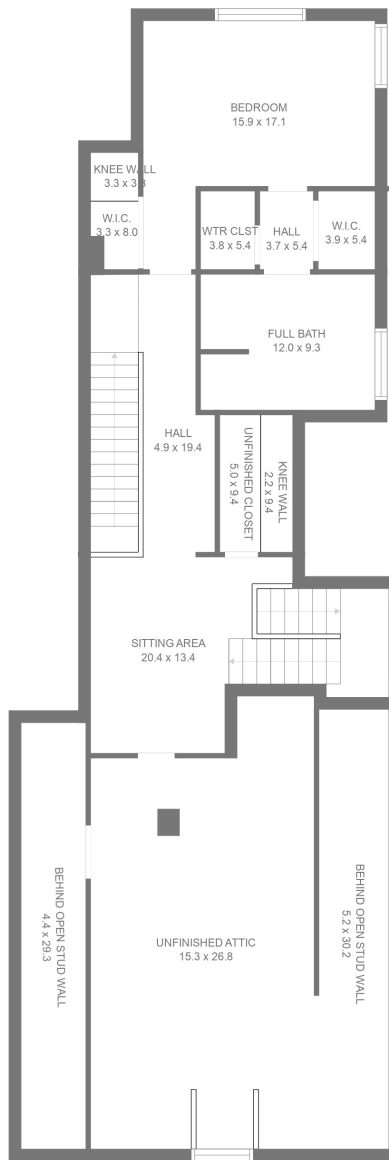

Estimated areas

GLA FLOOR 1: 0 sq. ft, excluded 998 sq. ft
 GLA 1ST FLOOR: 2269 sq. ft, excluded 531 sq. ft
 GLA 2ND FLOOR: 919 sq. ft, excluded 848 sq. ft
 Total GLA 3188 sq. ft, total scanned area 5565 sq. ft