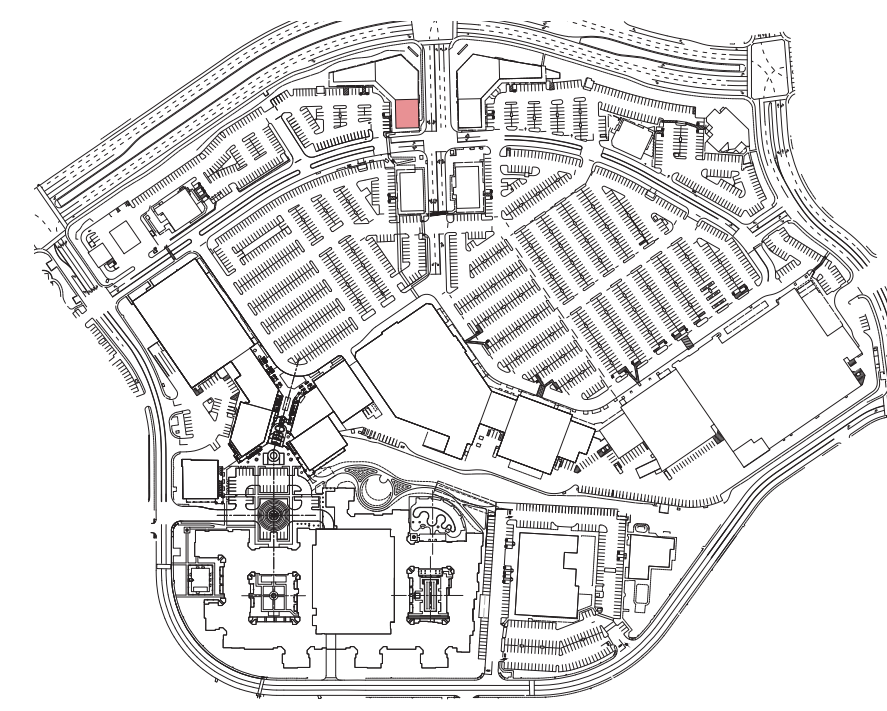

ANAHEIM HILLS
FESTIVAL

Signature Pad 6,000 SF Restaurant

SANTA ANA CANYON ROAD

FESTIVAL DRIVE

ROOSEVELT ROAD

UPPER LEVEL

SOUTH FESTIVAL DRIVE

YOUR NAME HERE

URBAN RUSTIQUE

FESTIVAL

SANTA ANA CYN RD

PANERA BREAD
4,124 SF

NEW RESTAURANT
6,000 SF

NEW RESTAURANT
2,160 SF

EXISTING TENANT
2,400 SF

PATIO
500 SF

PATIO

LEASE NEGOTIATIONS PENDING

SHOPS 12 - PROPOSED FLOOR PLAN