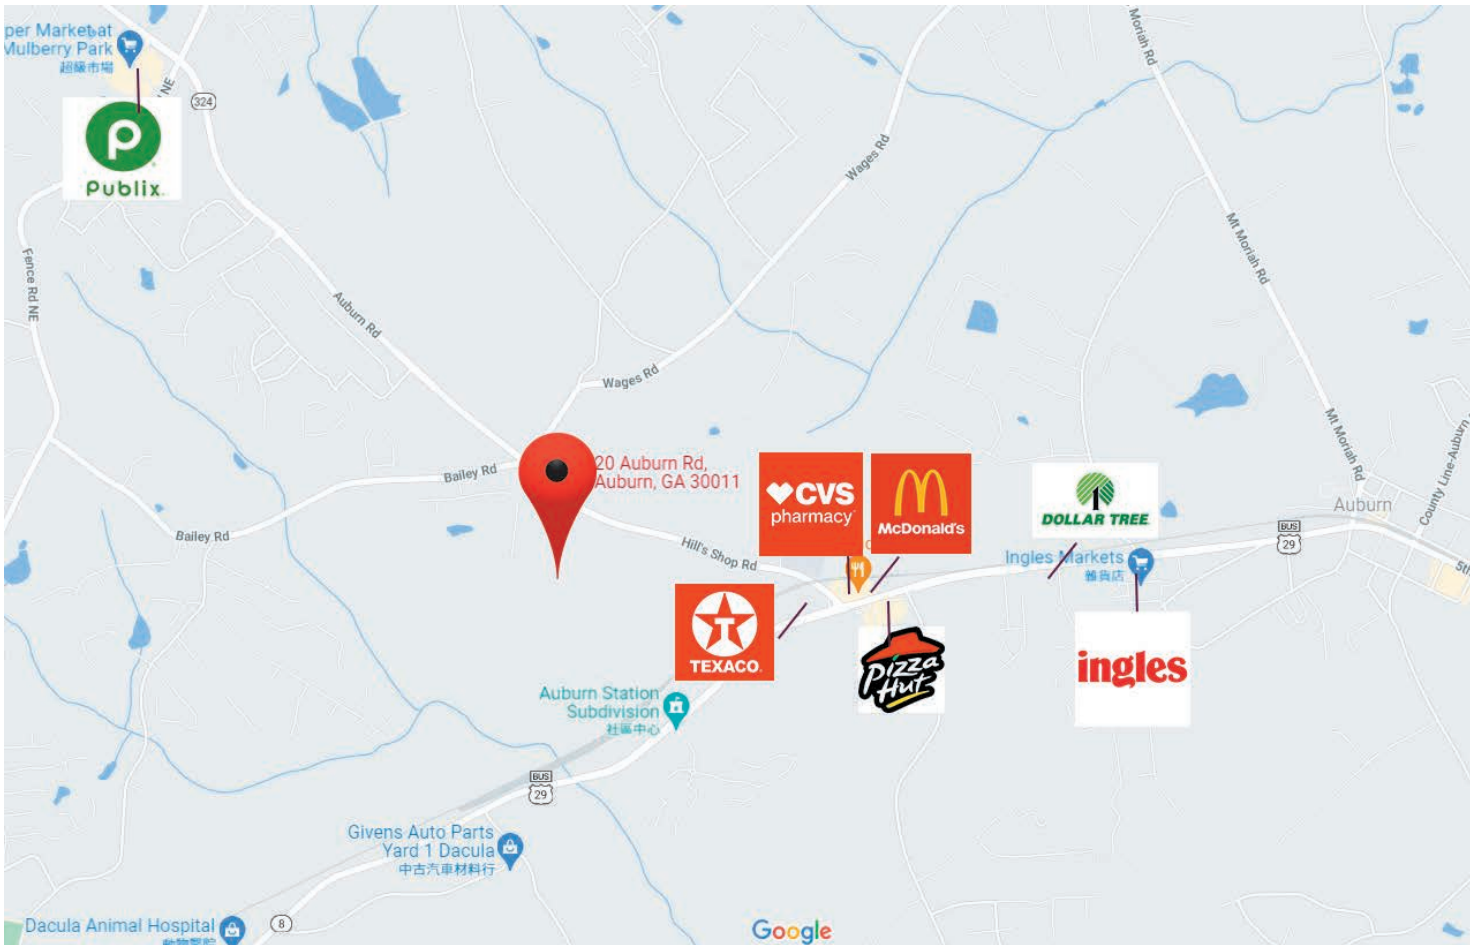

18 Acres Auburn Road

Auburn, GA 30011

MEI CHENG | REALTOR®

C: 678.596.6001

O: 770.844.8484

mei.cheng@bhhsgeorgia.com

www.MeiCheng.BHHSGeorgia.com

**BERKSHIRE
HATHAWAY**

HomeServices

Georgia Properties

COMMERCIAL DIVISION