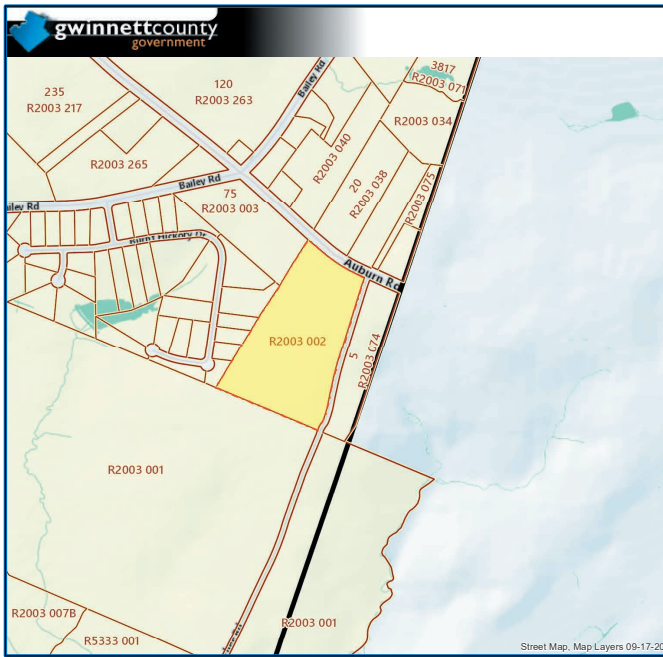

18 Acres Auburn Road

Auburn, GA 30011

MEI CHENG | REALTOR®
C: 678.596.6001
O: 770.844.8484
mei.cheng@bhhsgeorgia.com
www.MeiCheng.BHHSGeorgia.com

**BERKSHIRE
HATHAWAY**
HomeServices
Georgia Properties
COMMERCIAL DIVISION