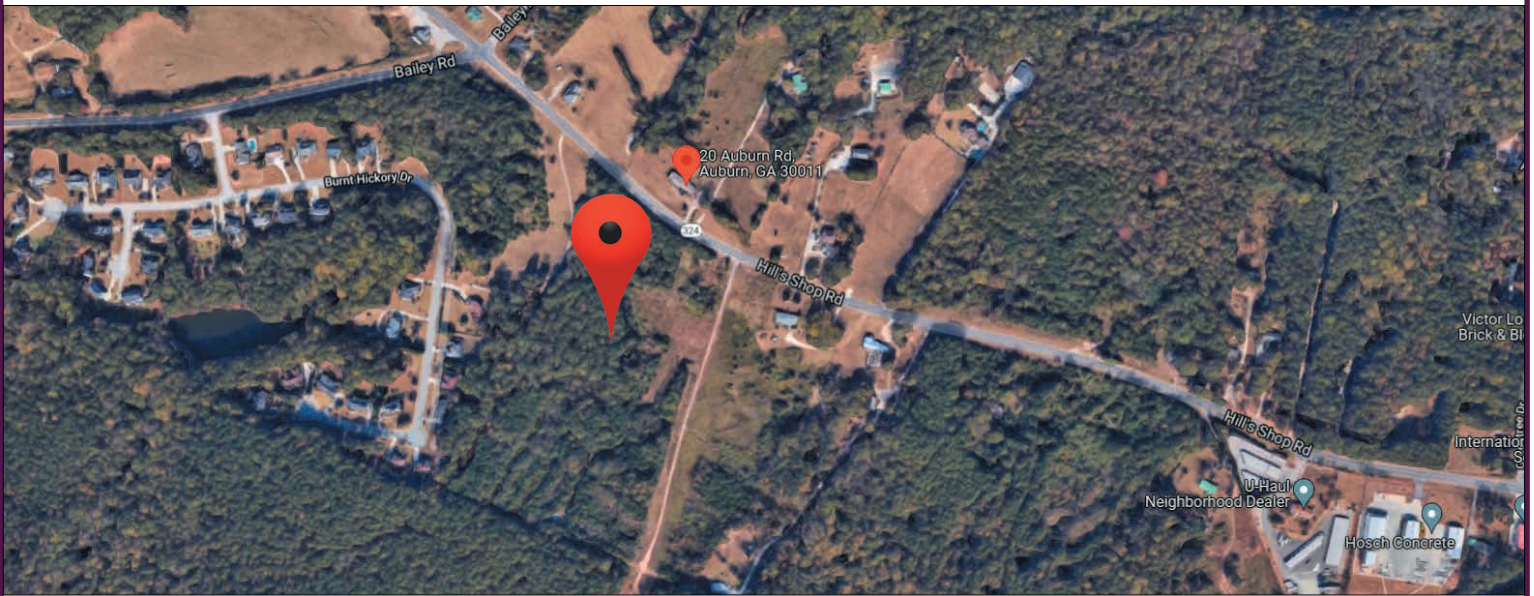

18 Acres Auburn Road

Auburn, GA 30011

GWINNETT COUNTY

For GPS: 20 Auburn Rd. Auburn, GA
(Across Street from this GPS location.)

FOR SALE

**BERKSHIRE
HATHAWAY**

HomeServices

Georgia Properties

COMMERCIAL DIVISION

MEI CHENG | REALTOR®

C: 678.596.6001

O: 770.844.8484

mei.cheng@bhhsgeorgia.com

www.MeiCheng.BHHSGeorgia.com