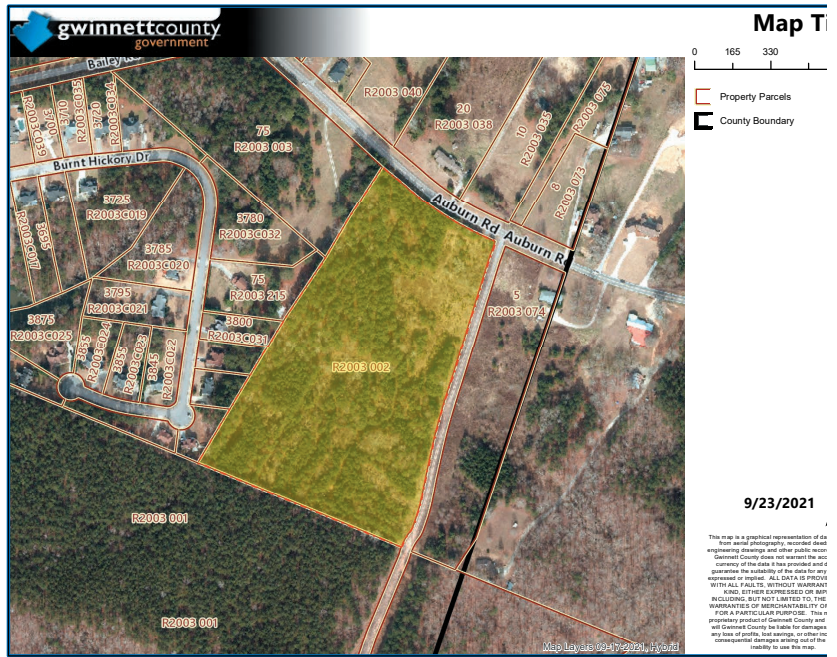

18 Acres Auburn Road

Auburn, GA 30011

MEI CHENG | REALTOR®
C: 678.596.6001
O: 770.844.8484
mei.cheng@bhhsgeorgia.com
www.MeiCheng.BHHSGeorgia.com

**BERKSHIRE
HATHAWAY**
HomeServices
Georgia Properties
COMMERCIAL DIVISION