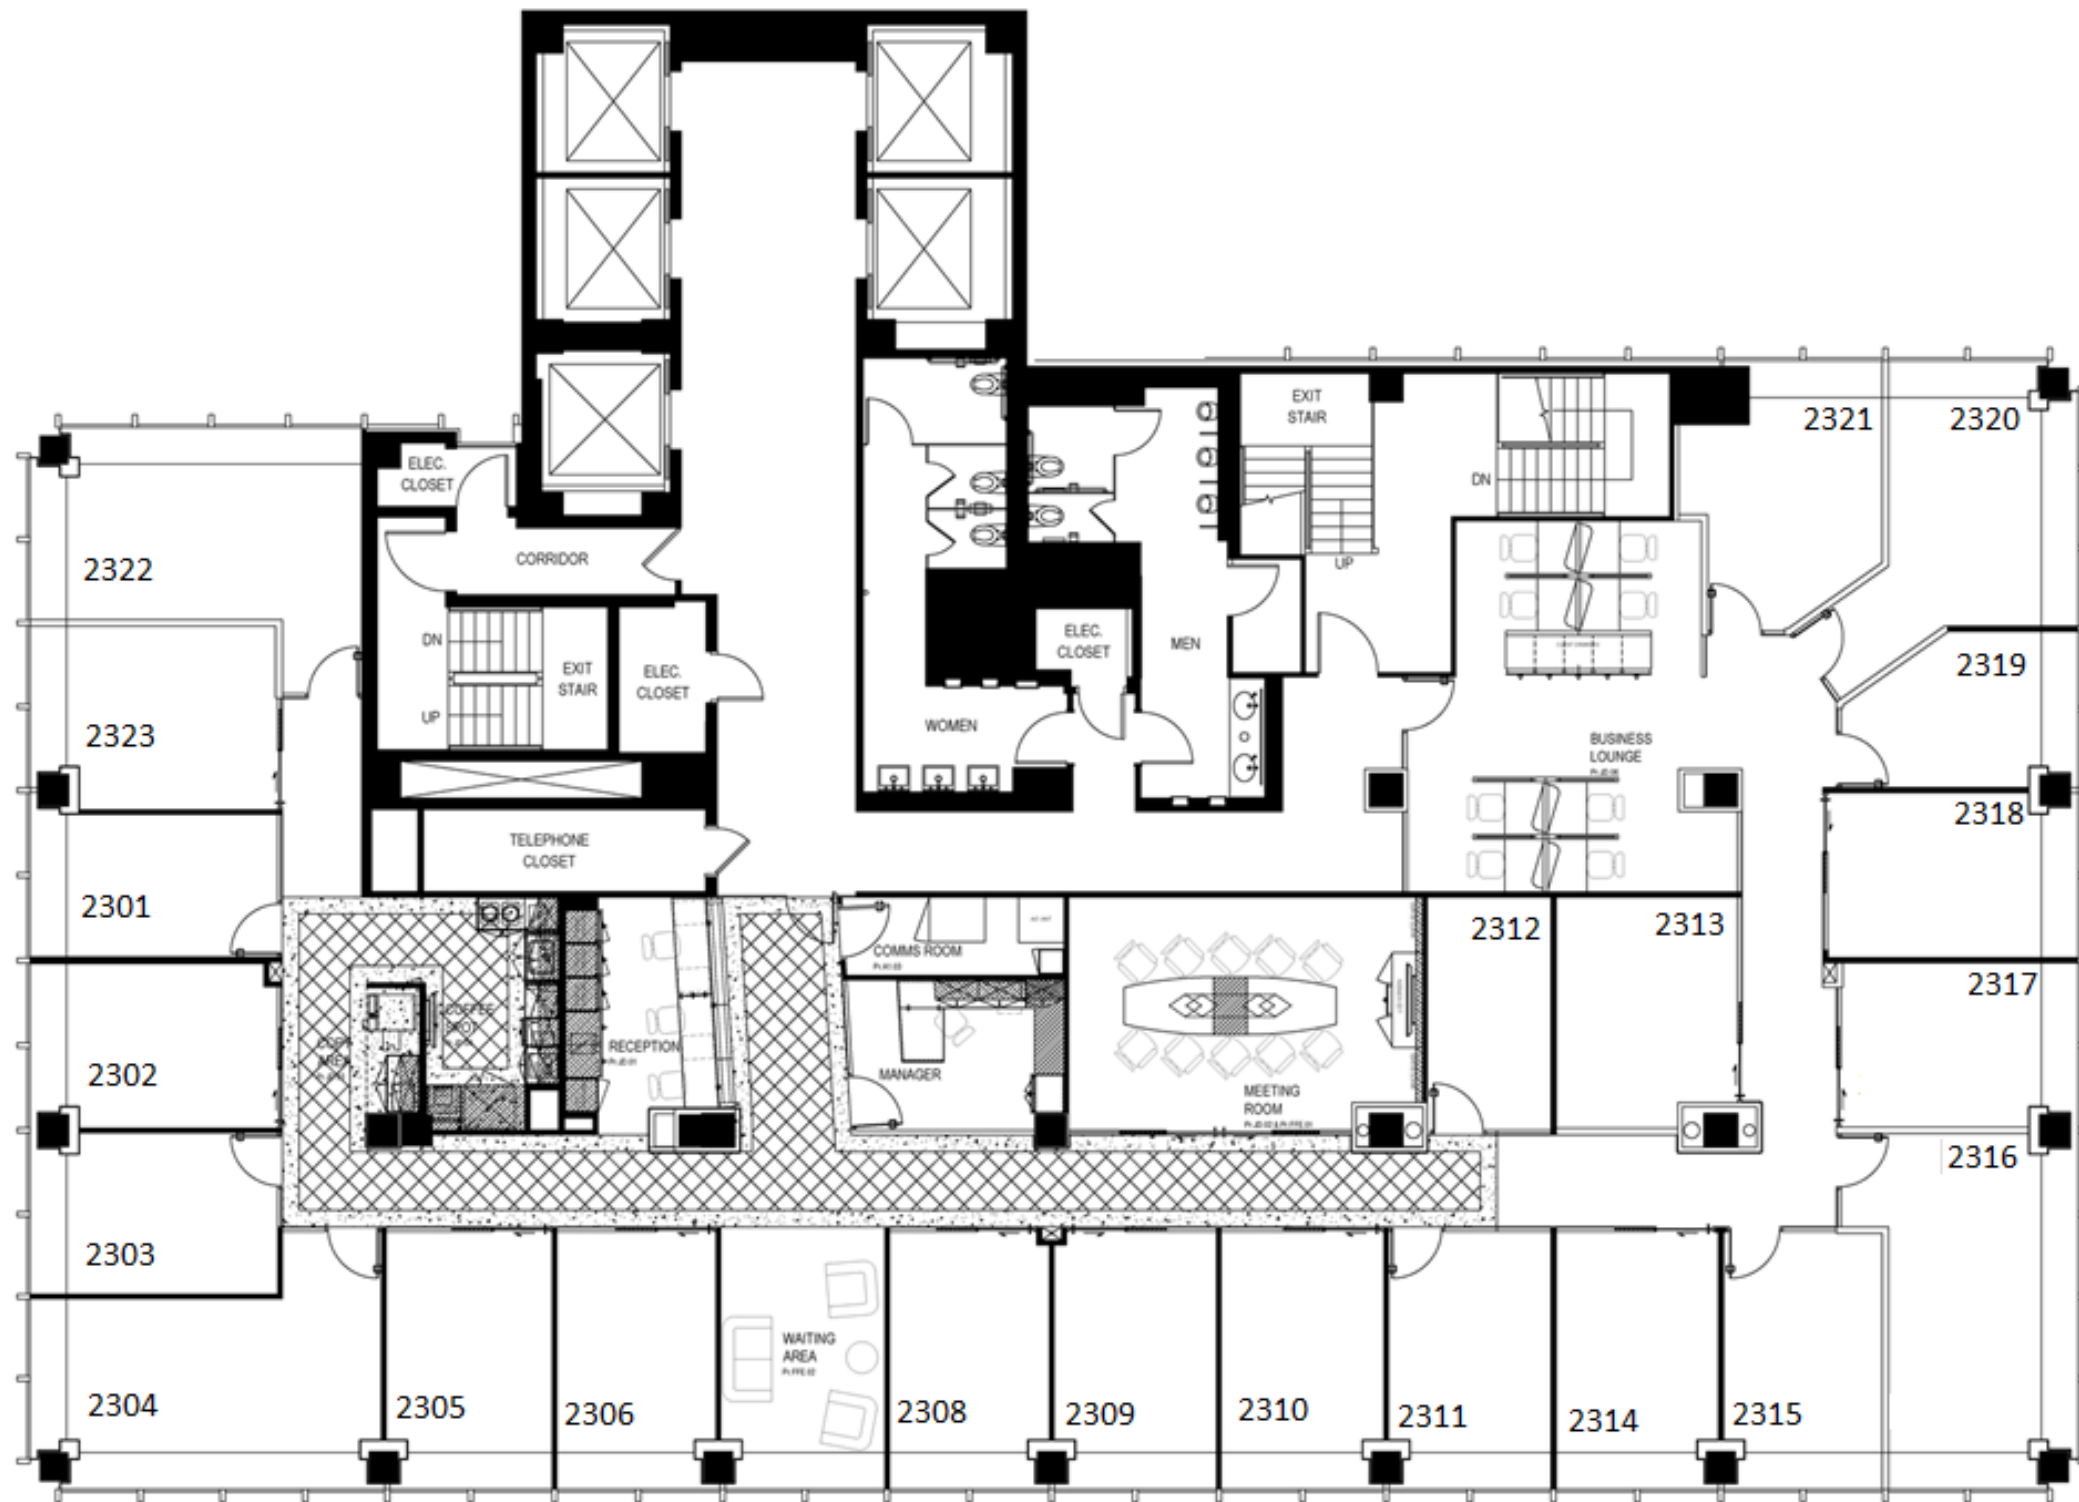

23rd Floor

Floor Plan

Fully furnished Private Office options available from 1 – 8+ people.

Capacity	Square Feet	Monthly Rate Range
1 – 2 Person	50 – 100 sq. ft.	\$2,000 – 2,500/month
3 – 4 Person	101 – 150 sq. ft.	\$2,500 – 4,500/month
5 – 6 Person	151 – 240 sq. ft.	\$4,500 – 6,000/month
7 – 8+ Person	240+ sq. ft.	UPON REQUEST