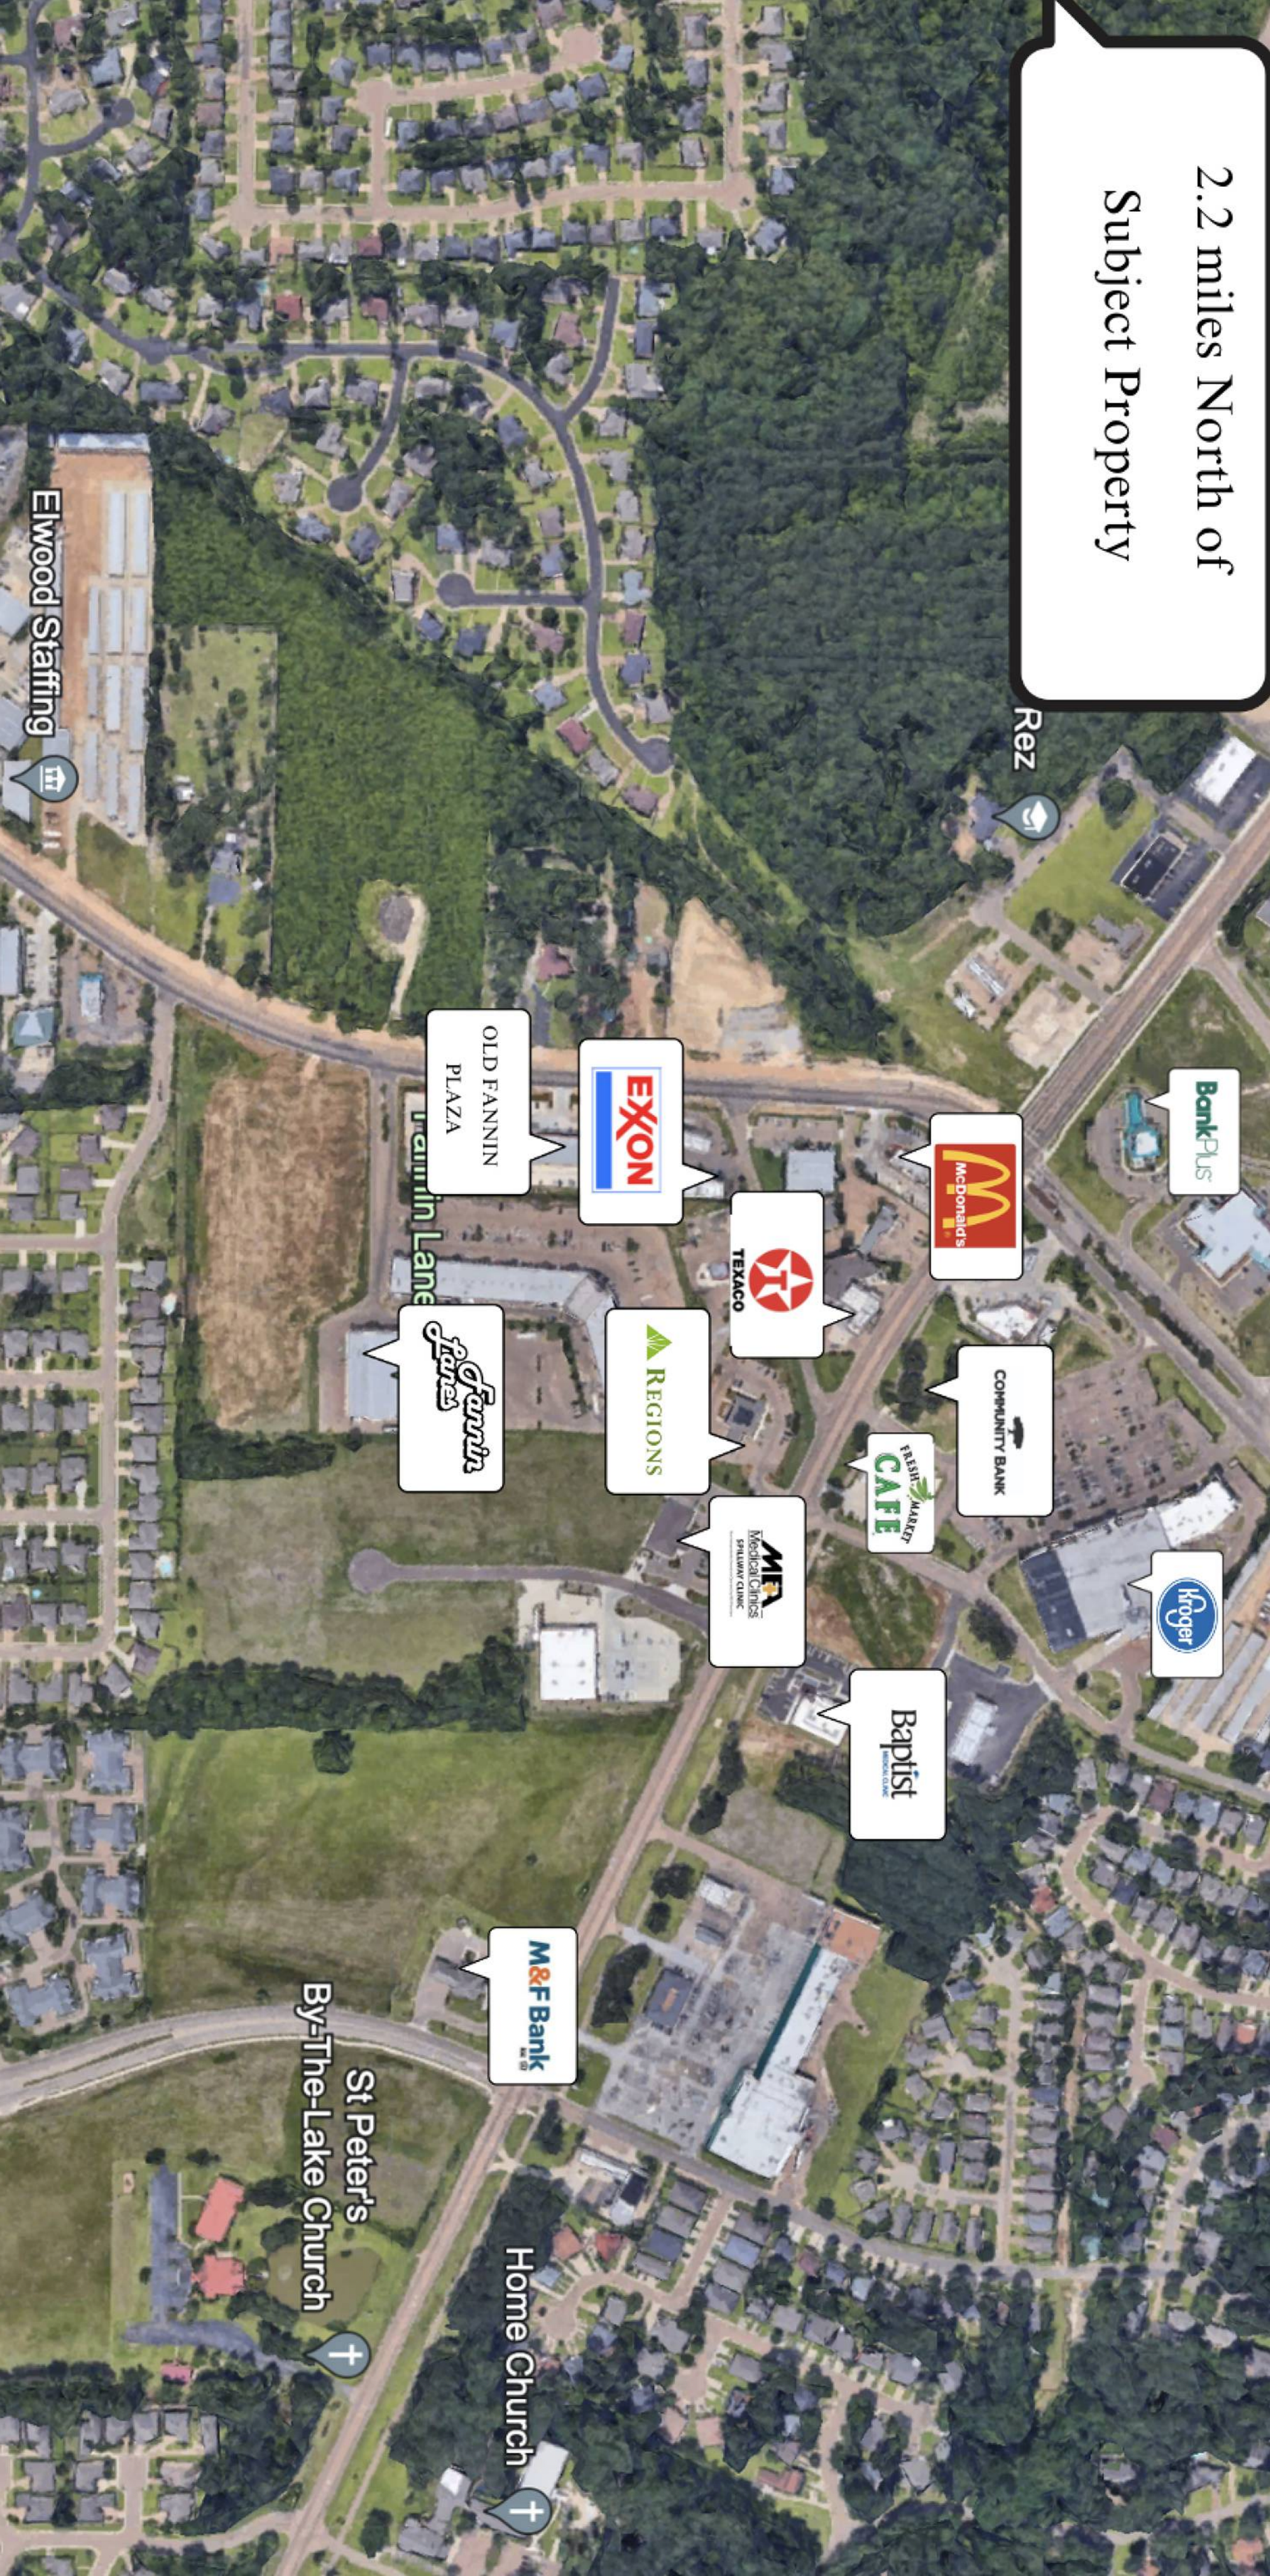

2.2 miles North of
Subject Property

BankPlus

McDonald's

COMMUNITY BANK

Kroger

FRESH MARKET CAFE

Baptist

TEXACO

Medical Clinics
SPLINAY CLINIC

REGIONS

EXXON

OLD FANNIN
PLAZA

Fannin Lane
Fannin Plaza

M&F Bank

Home Church

St Peter's
By-The-Lake Church