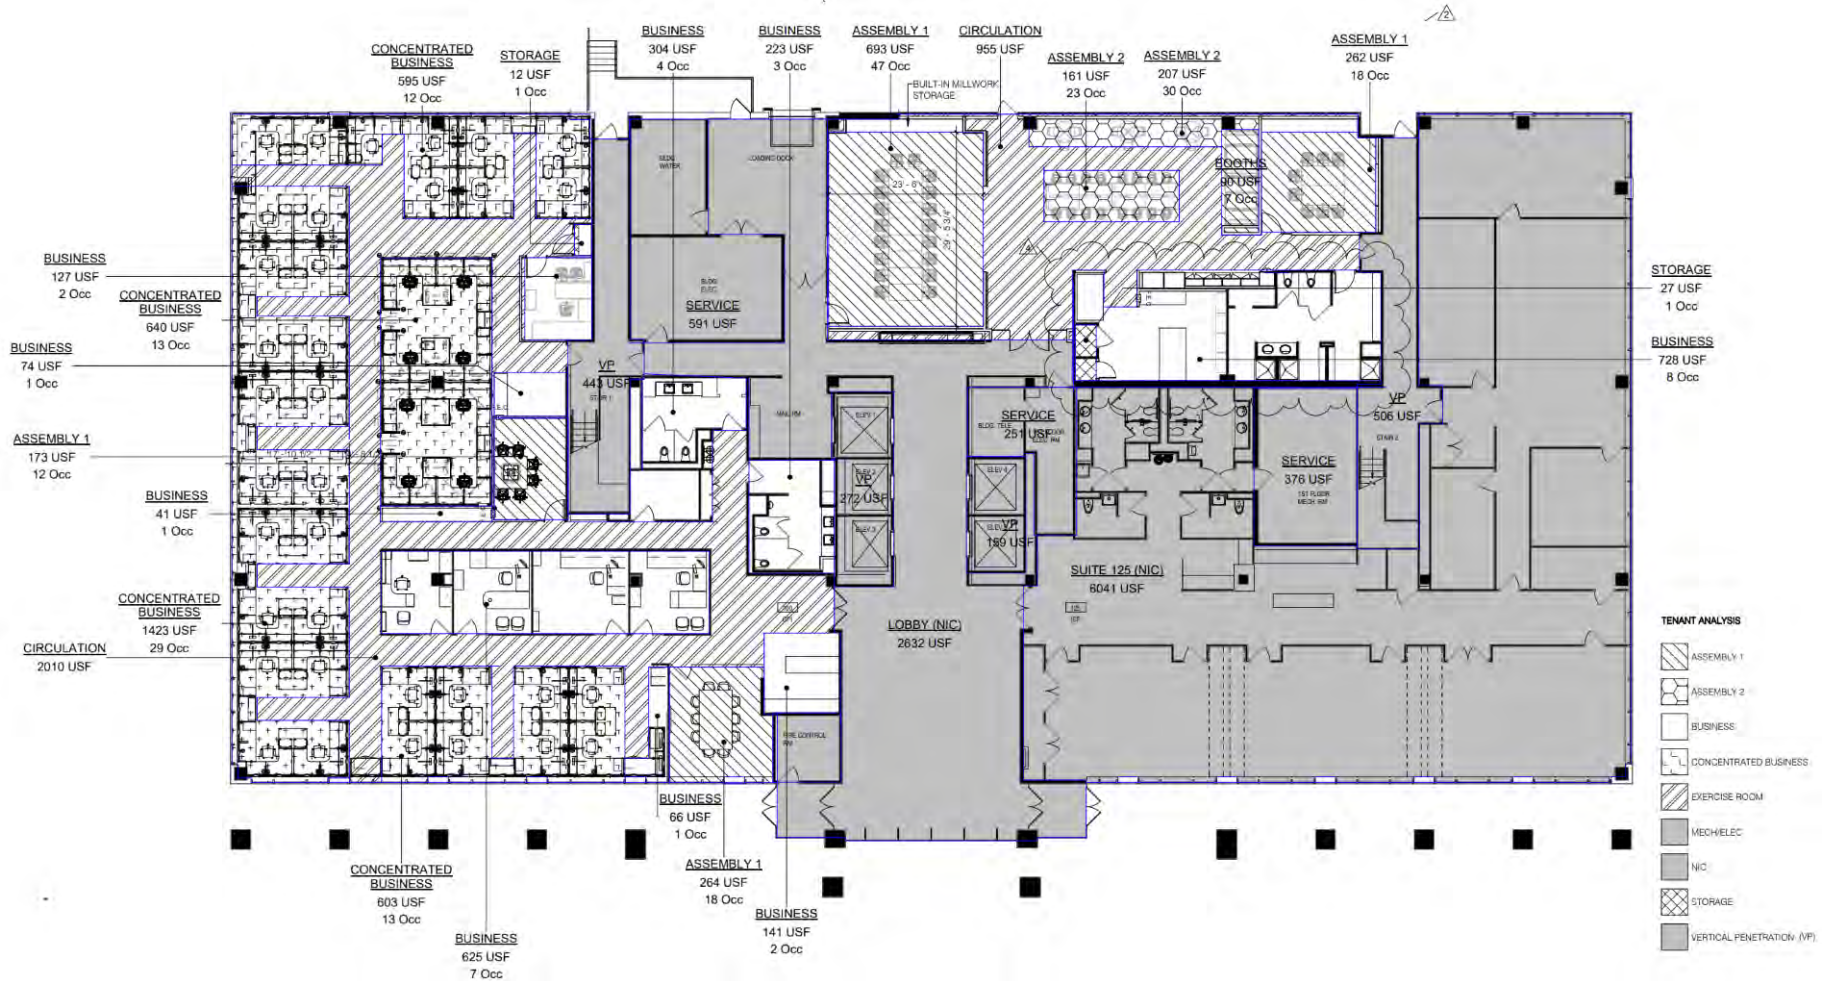

Office Sublease Available

530 Gaither Road
Rockville, MD

3,295 - 11,406 SF available

For More Information.

Maggie Wunderlick

(214) 952-4234

mwunderlick@tta-re.com

Melanie Matthews

(410) 303-2711

mmatthews@tta-re.com

Samuel Buckner

(240) 605-1371

sbuckner@tta-re.com

thetenagency

4800 Montgomery Lane, 11th Floor | Bethesda, MD 20814

(301) 754-6166 | thetenagency.com