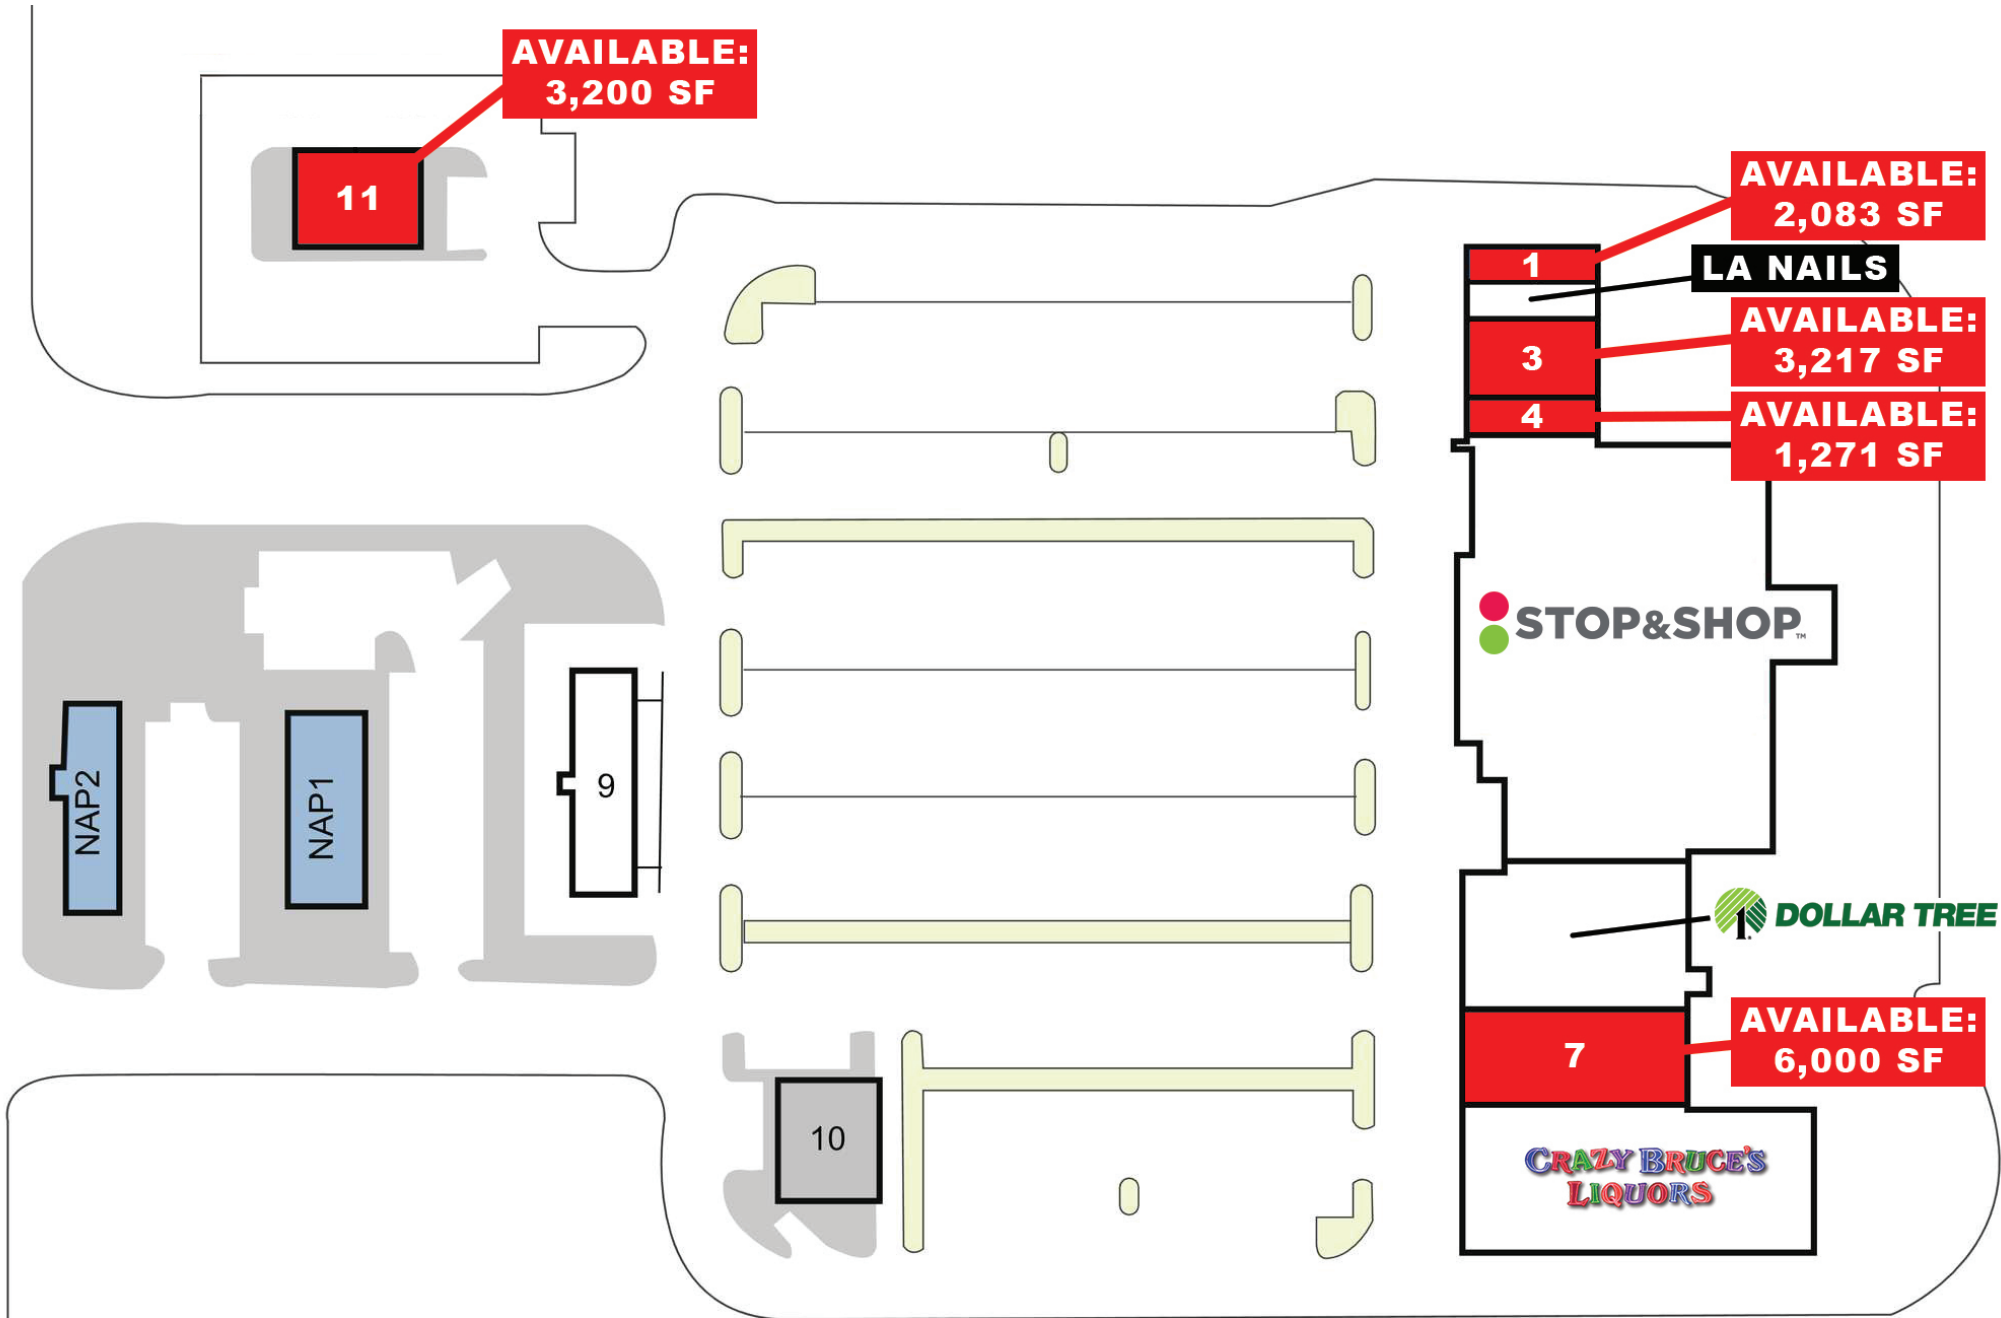

▼ For Lease

- Elmwood Plaza is located in the densely populated Elmwood neighborhood of West Hartford. The center is anchored by Stop & Shop, Dollar Tree, Benjamin Moore and Crazy Bruce’s liquors.
- Elmwood Plaza benefits from being located on the West Hartford/ Newington town line, serving two densely populated neighborhoods
- Elmwood Plaza has a 6,000 SF former restaurant space available in great condition.

TENANTS

Location	176 Newington Rd, West Hartford, CT			
Size	Space 1) 2,083 SF	Space 3) 3,217 SF	Space 4) 1,271 SF	Space 7) 6,000 SF
	Space 11) 3,200 SF			
Co-Tenants	Stop & Shop, Crazy Bruce’s Liquor, Dollar Tree, LA Nails			
Traffic Counts	10,500 VPD on Newington Rd			
	20,400 VPD on New Britain Ave			
	26,900 on Cedar St in Newington			
Demographics	1 mile	3 miles	5 miles	7 miles
Population	9,884	118,511	286,638	408,022
Households	4,004	45,945	112,413	160,030
Avg. HH Income	\$68,759	\$70,195	\$71,055	\$72,563
Daytime Pop.	12,584	98,866	298,339	432,261

Newington Road

ELMWOOD PLAZA

- STOP & SHOP
- CODENINJAS
- DOLLAR TREE
- CRAZY BRUCC'S LIQUORS
- LA NAILS

SITE

17,100 VPD

20,400 VPD

10,500 VPD