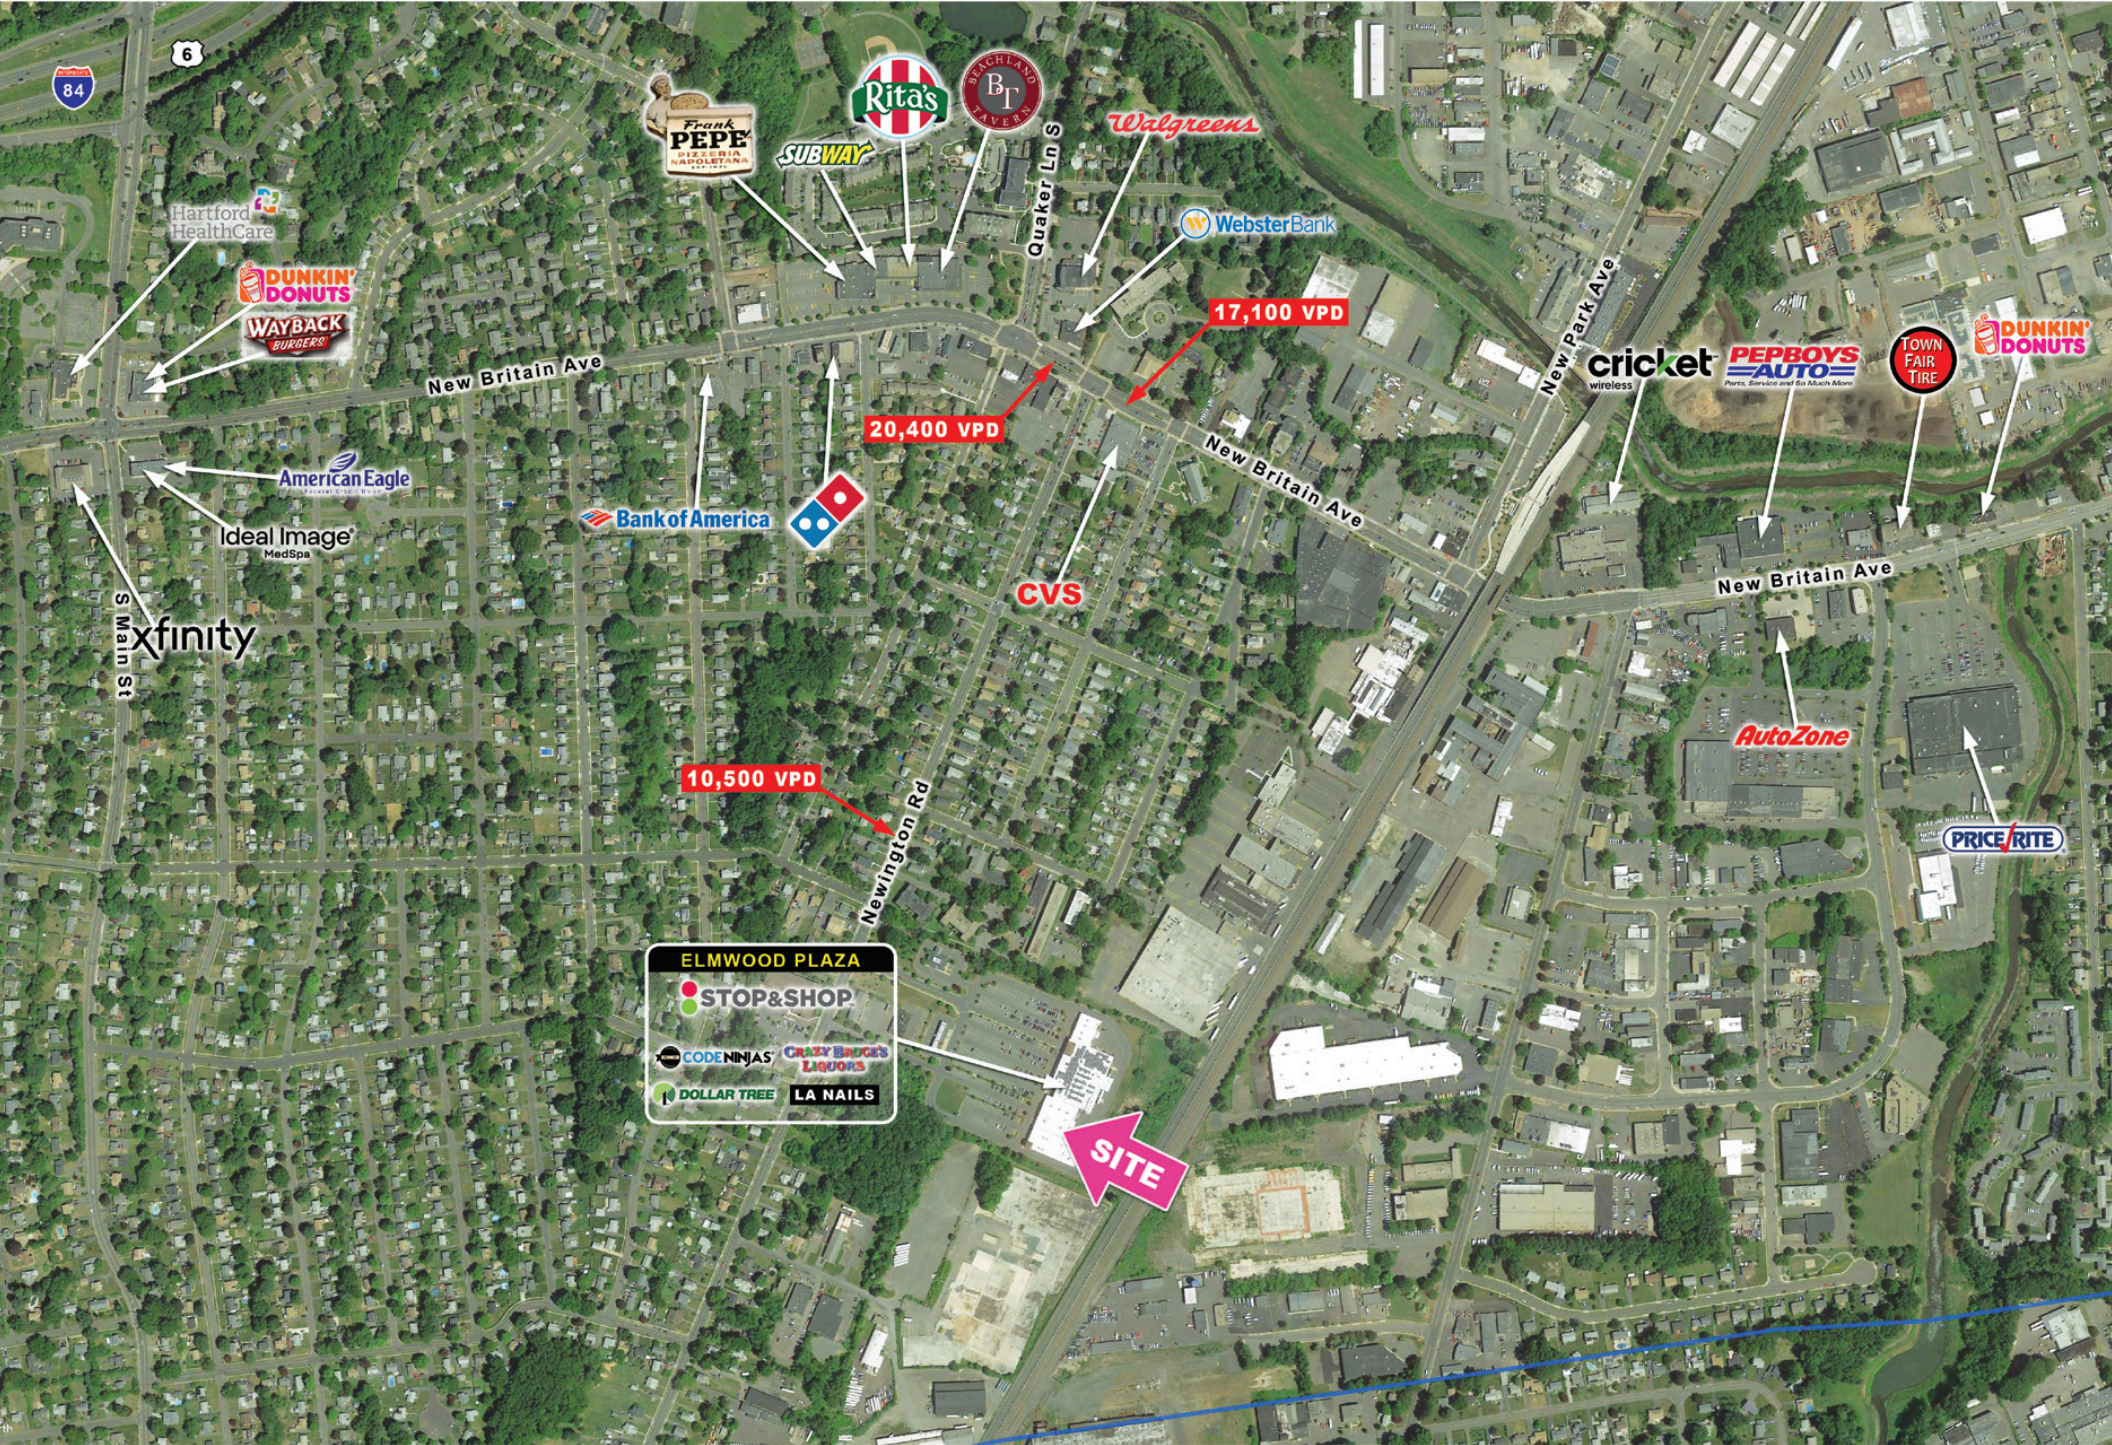

▼ For Lease

- Elmwood Plaza is located in the densely populated Elmwood neighborhood of West Hartford. The center is anchored by Stop & Shop, Dollar Tree, Benjamin Moore and Crazy Bruce’s liquors.
- Elmwood Plaza benefits from being located on the West Hartford/ Newington town line, serving two densely populated neighborhoods
- Elmwood Plaza has a 6,000 SF former restaurant space available in great condition.

TENANTS

Location	176 Newington Rd, West Hartford, CT			
Size	Space 1) 2,083 SF	Space 3) 3,217 SF	Space 4) 1,271 SF	Space 7) 6,000 SF
	Space 11) 3,200 SF			
Co-Tenants	Stop & Shop, Crazy Bruce’s Liquor, Dollar Tree, LA Nails			
Traffic Counts	10,500 VPD on Newington Rd			
	20,400 VPD on New Britain Ave			
	26,900 on Cedar St in Newington			
Demographics	1 mile	3 miles	5 miles	7 miles
Population	9,884	118,511	286,638	408,022
Households	4,004	45,945	112,413	160,030
Avg. HH Income	\$68,759	\$70,195	\$71,055	\$72,563
Daytime Pop.	12,584	98,866	298,339	432,261

Newington Road

ELMWOOD PLAZA

- STOP & SHOP
- CODENINJAS
- DOLLAR TREE
- CRAZY BRUCC'S LIQUORS
- LA NAILS

SITE

17,100 VPD

20,400 VPD

10,500 VPD