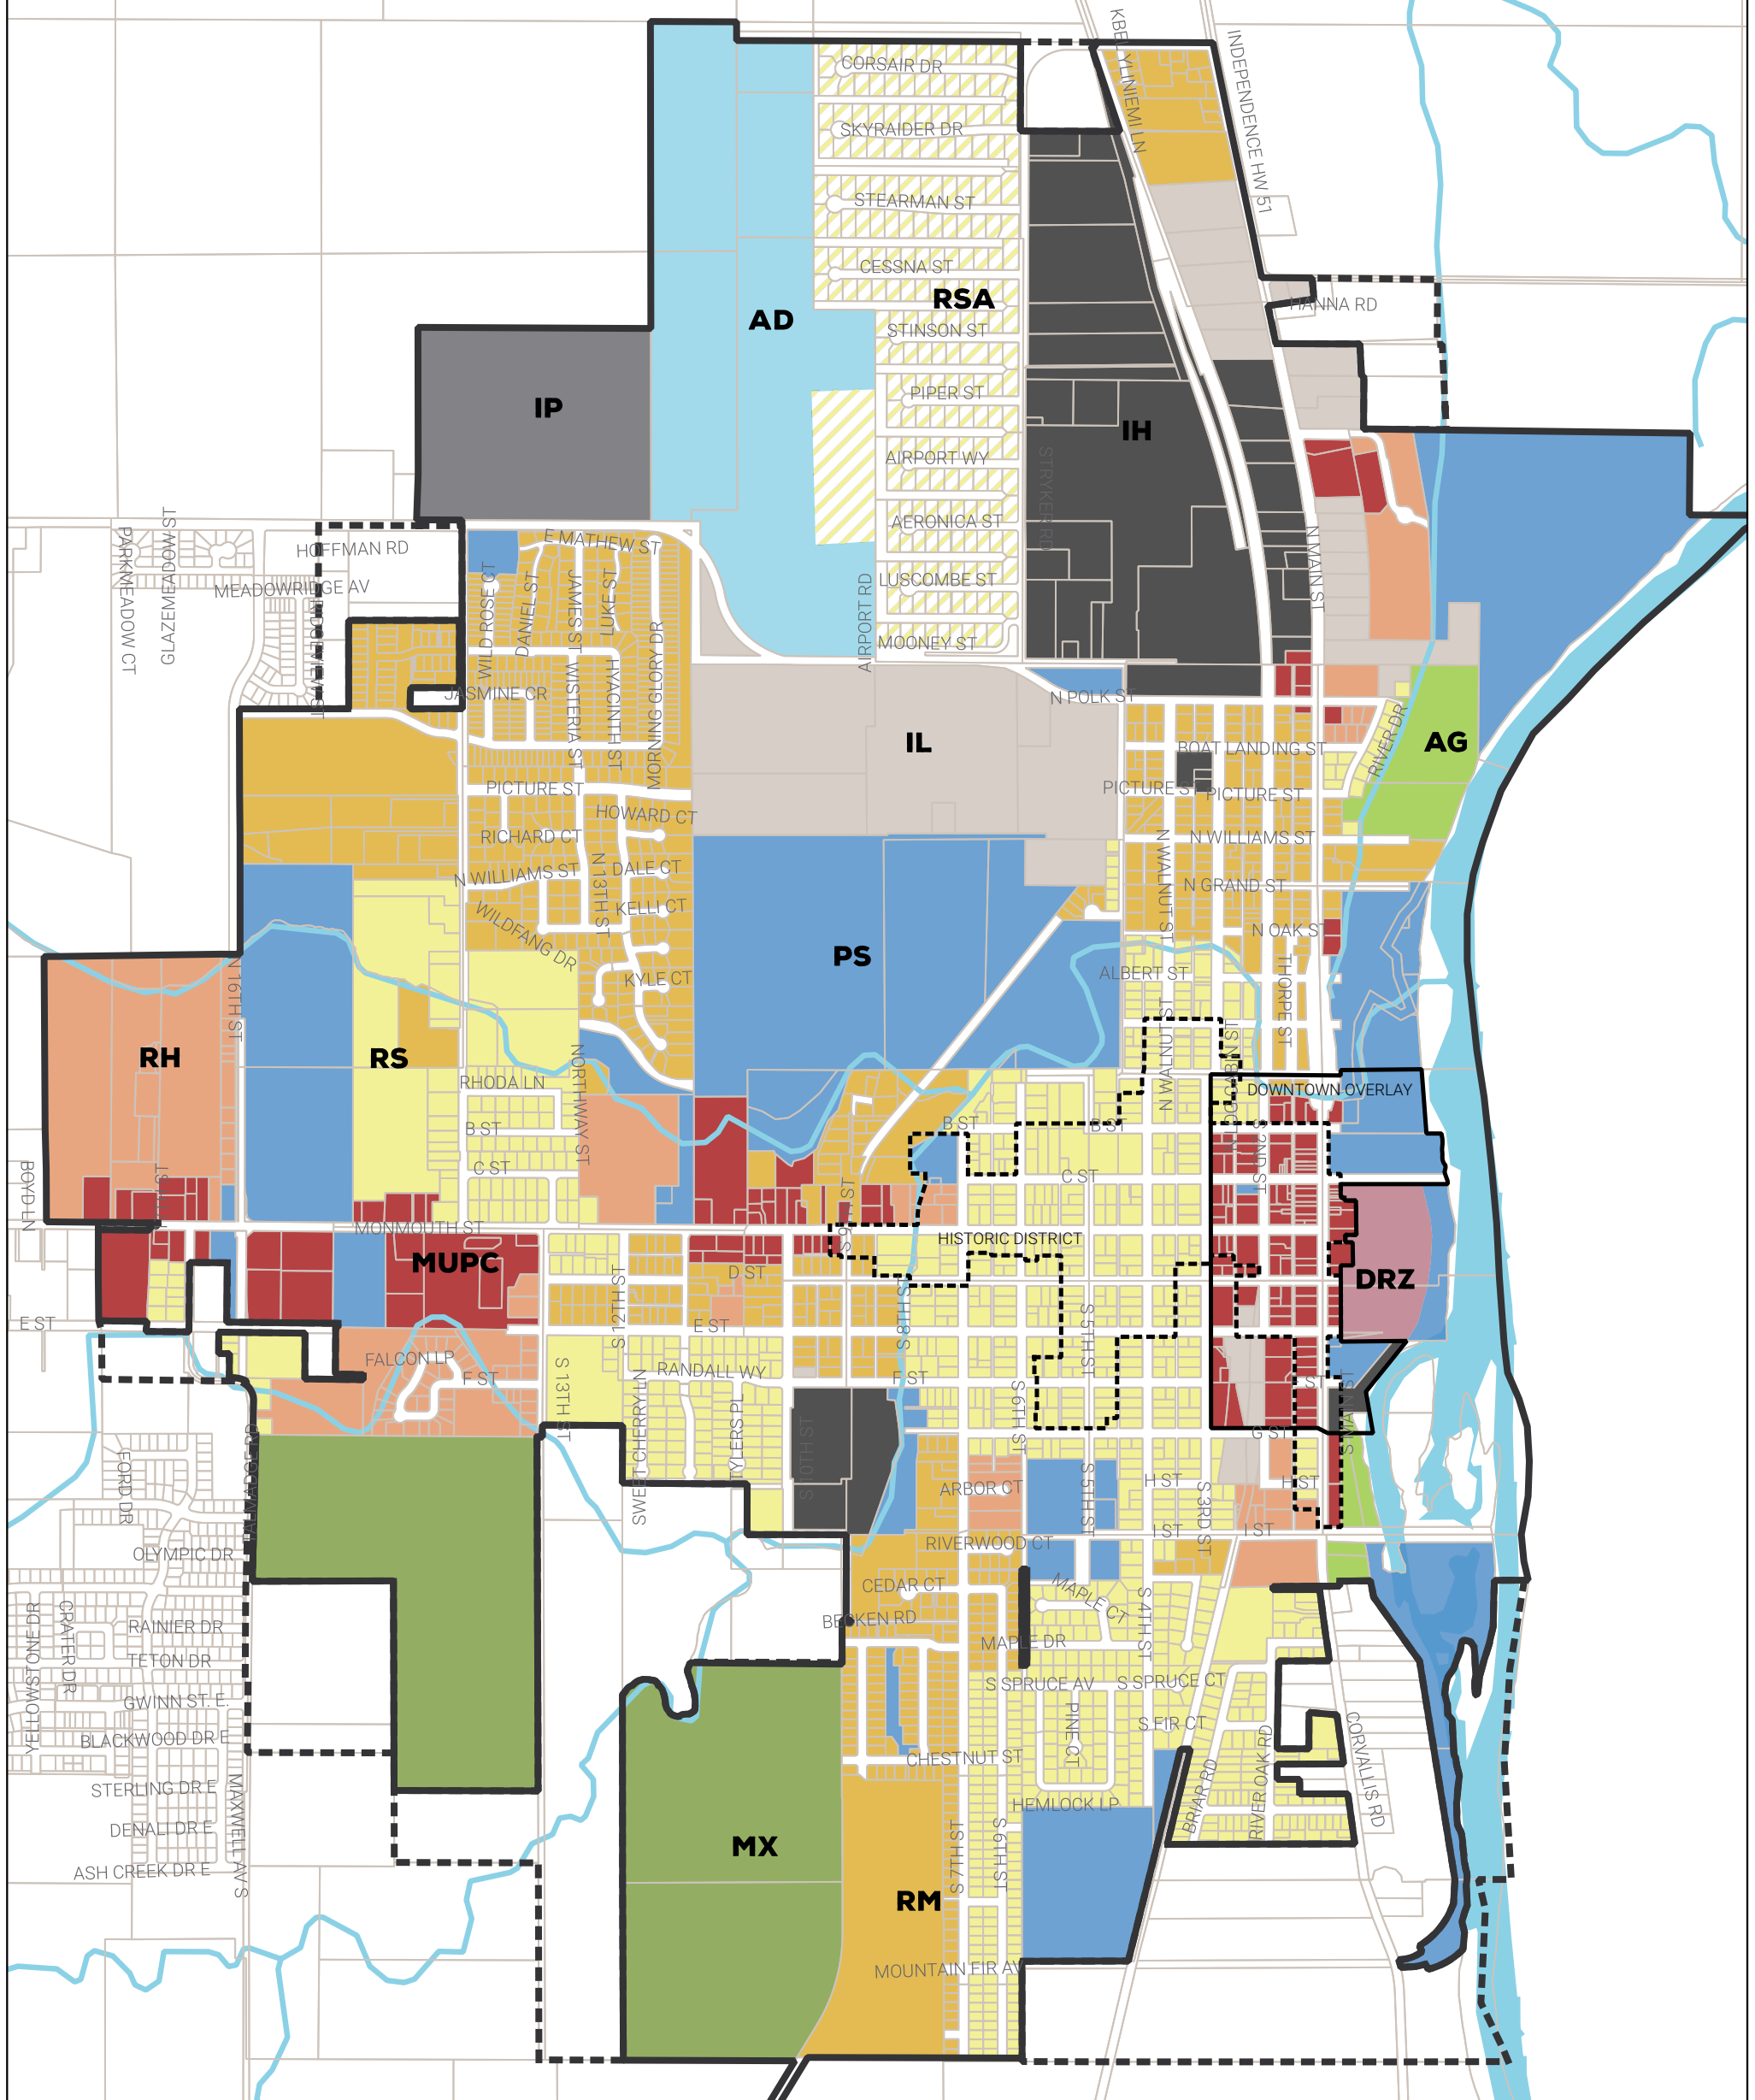

CITY OF INDEPENDENCE ZONING MAP

LEGEND

ZONE	
 Low-Density Residential (RS)	 Mixed-Use Pedestrian Friendly Commercial (MUPC)
 Medium-Density Residential (RM)	 Downtown Riverfront Zone (DRZ)
 High-Density Residential (RH)	 Light Industrial (IL)
 Residential Single-Family Airpark Overlay (RSA)	 Heavy Industrial (IH)
 Mixed Residential (MX)	 Airport District (AD)
	 Agricultural (AG)
	 Public Service (PS)
	 City Limits
	 Urban Growth Boundary
	 Downtown Overlay
	 Historic District