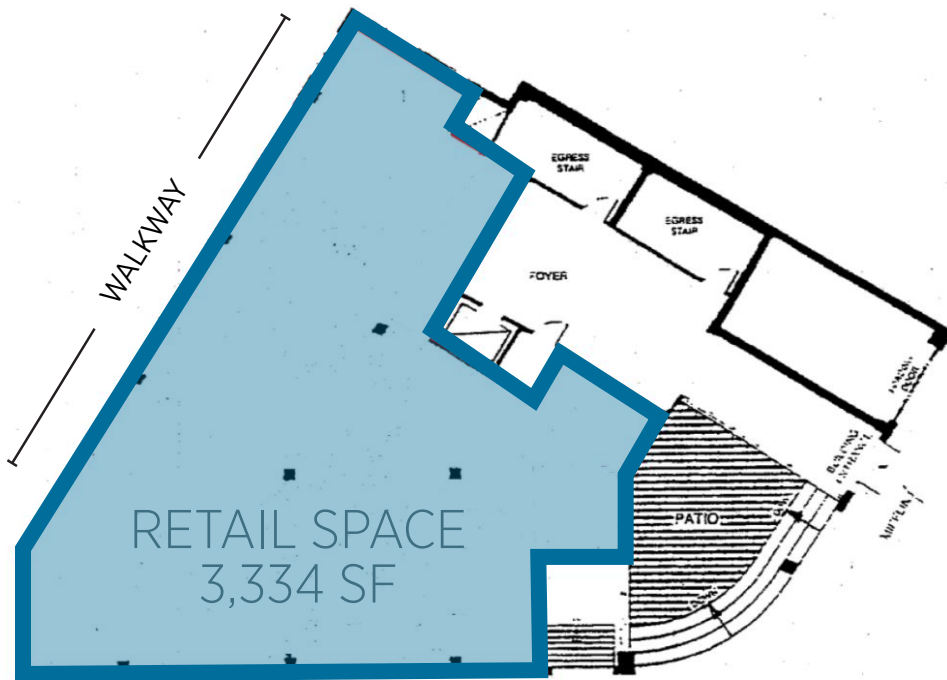

THE FLOOR PLANS

WALK-UP LEVEL