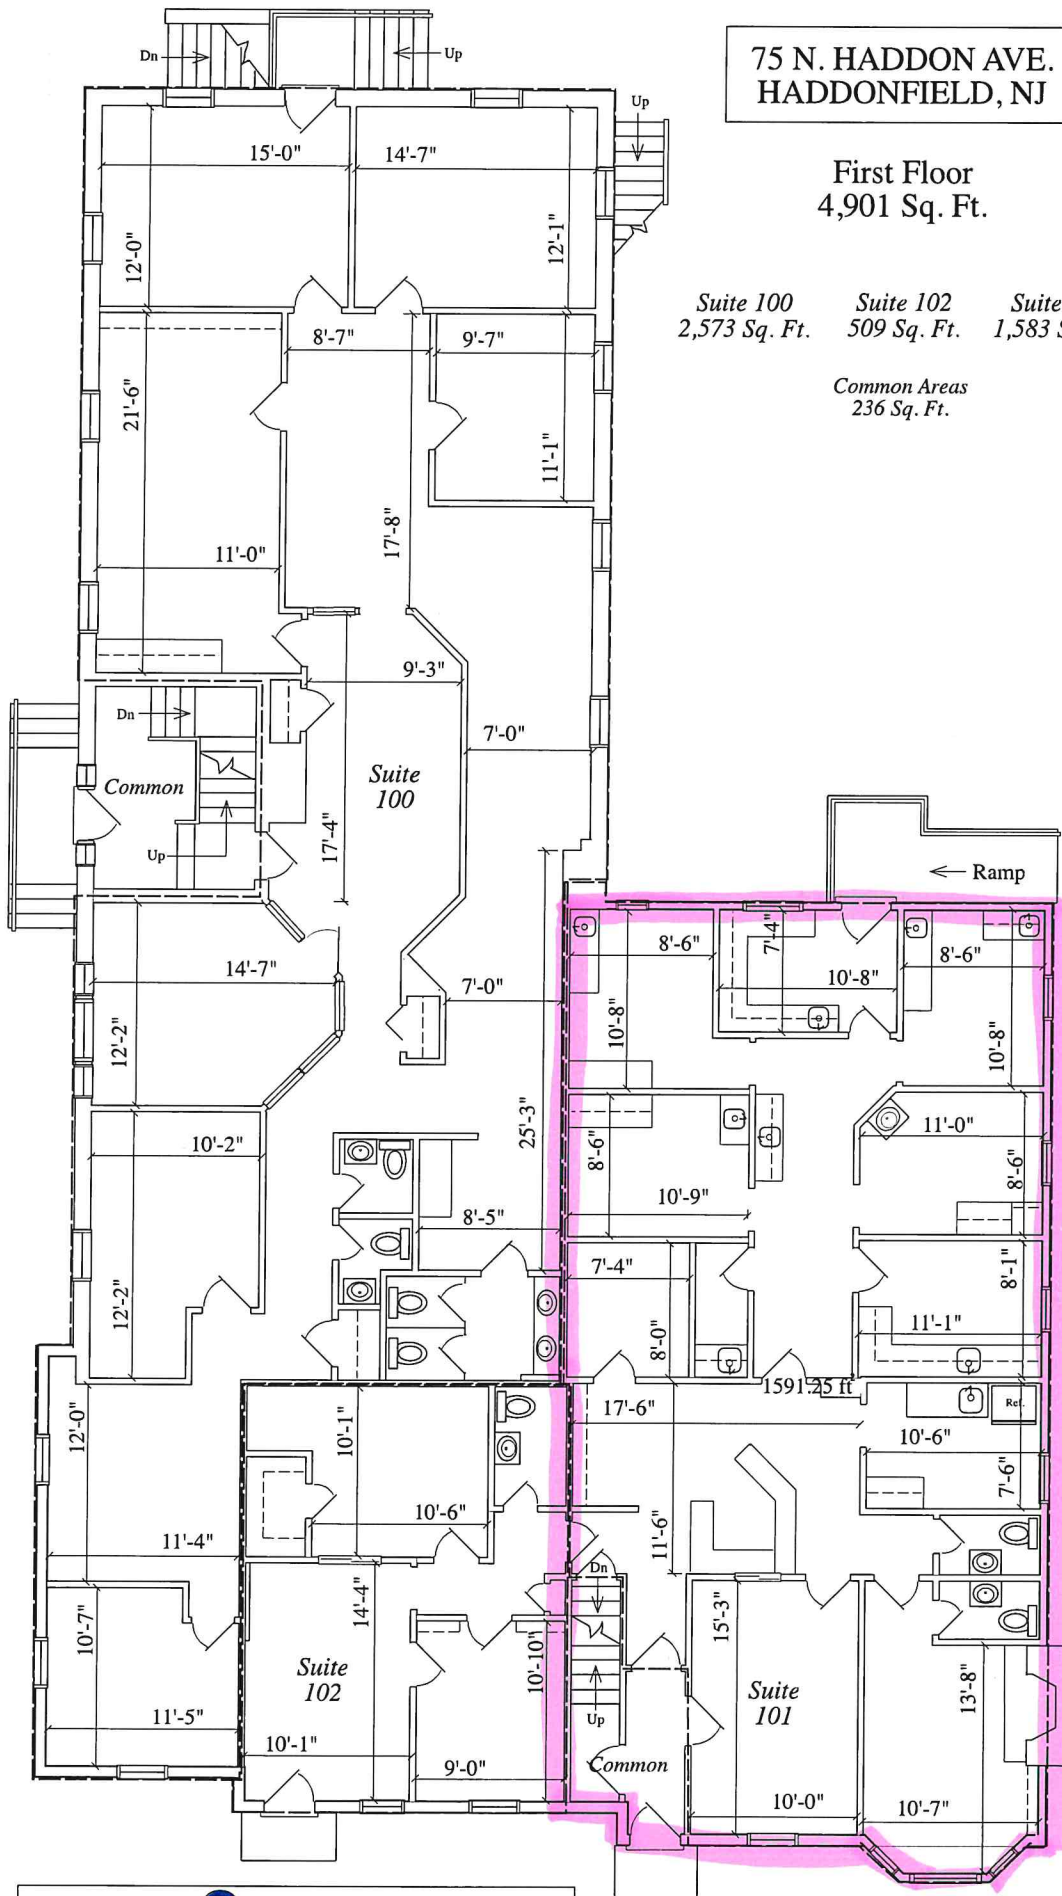

75 N. HADDON AVE.
HADDONFIELD, NJ

First Floor
4,901 Sq. Ft.

Suite 100 2,573 Sq. Ft. Suite 102 509 Sq. Ft. Suite 101 1,583 Sq. Ft.

Common Areas
236 Sq. Ft.

| | | |
|---|---------------------------------|--|
| DETAILED FLOOR PLANS •  ROOMINDERS • REAL ESTATE MARKETING | | |
| p 856.429.4233 | web - www.roominders.com | f 856.429.8118 |
| c jon@roominders.com | measured by Jon Hiecher 5.25.11 | Revised - |
| * Actual measurements may vary | | * Not to be used for construction purposes |
| * Position of walls and fixtures are approximate | | * Only to be used with written permission |