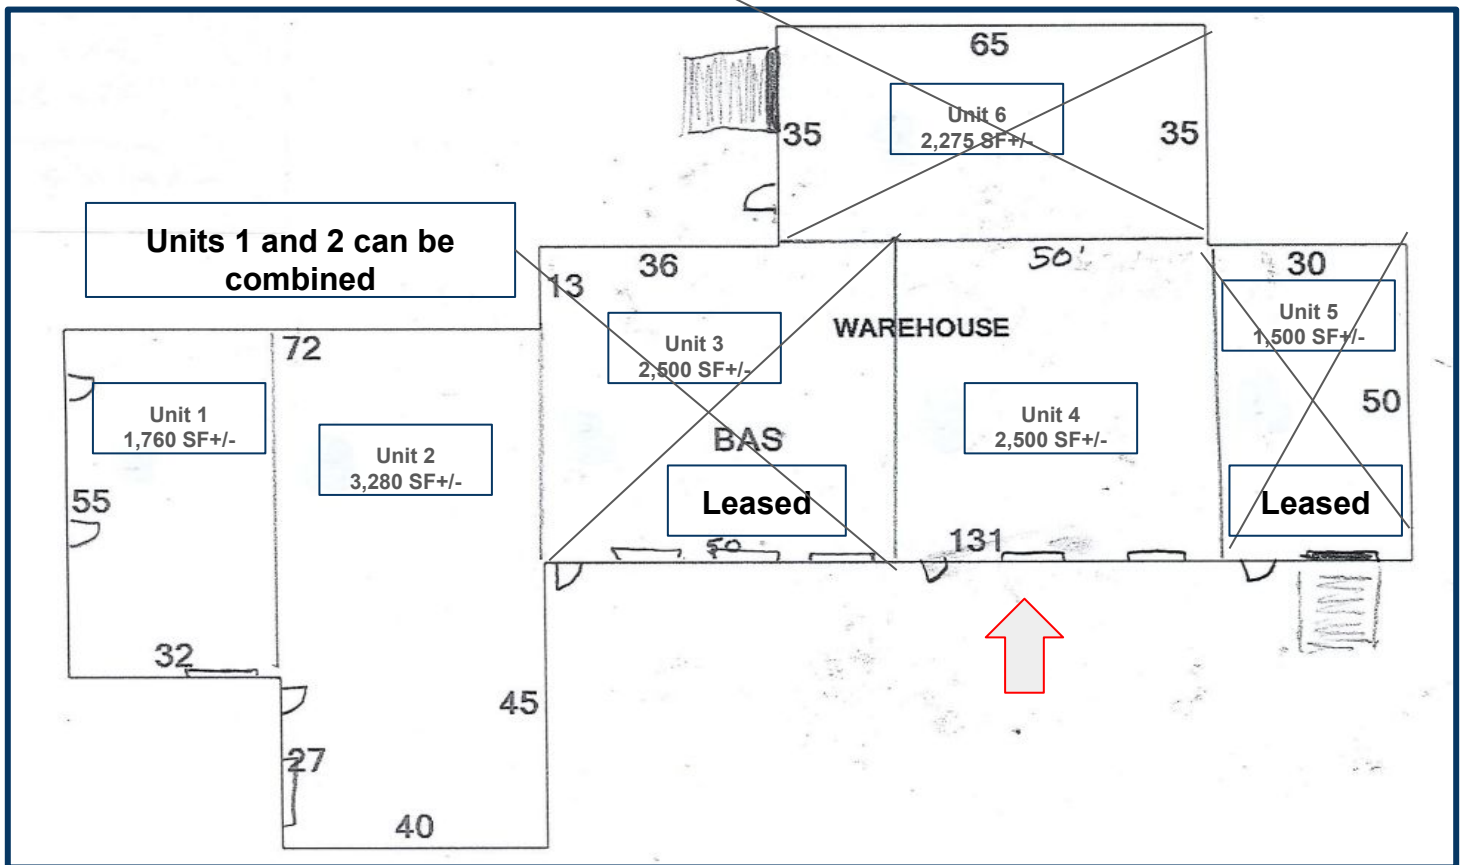

FOR LEASE

137 Tosun Road, Wolcott, CT

MATTHEWS COMMERCIAL PROPERTIES

<u>UNIT</u>	<u>SF +/-</u>	<u>PER MONTH</u>	<u>DRIVE IN DOOR</u>	<u>DOCK</u>
1	1,760	$1,540.00		Yes
2	3,280	$2,870.00		Yes
4	2,500	$2,500.00	1 / 10x14 1 / 12x14	

Units 1 and 2 Can Be Combined

MATTHEWS COMMERCIAL PROPERTIES LLC
819 Straits Tpke, Suite 3B
Middlebury, CT 06762
matthewscommercial.com

CONTACT: GERRY MATTHEWS 203-753-5800