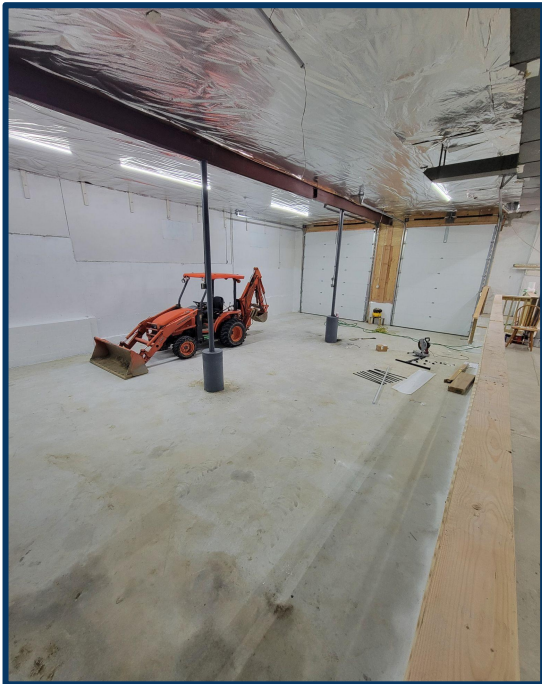

UNIT 4

CONTACT: GERRY MATTHEWS 203-753-5800

MATTHEWS COMMERCIAL PROPERTIES LLC
819 Straits Tpke, Suite 3B
Middlebury, CT 06762
matthewscommercial.com