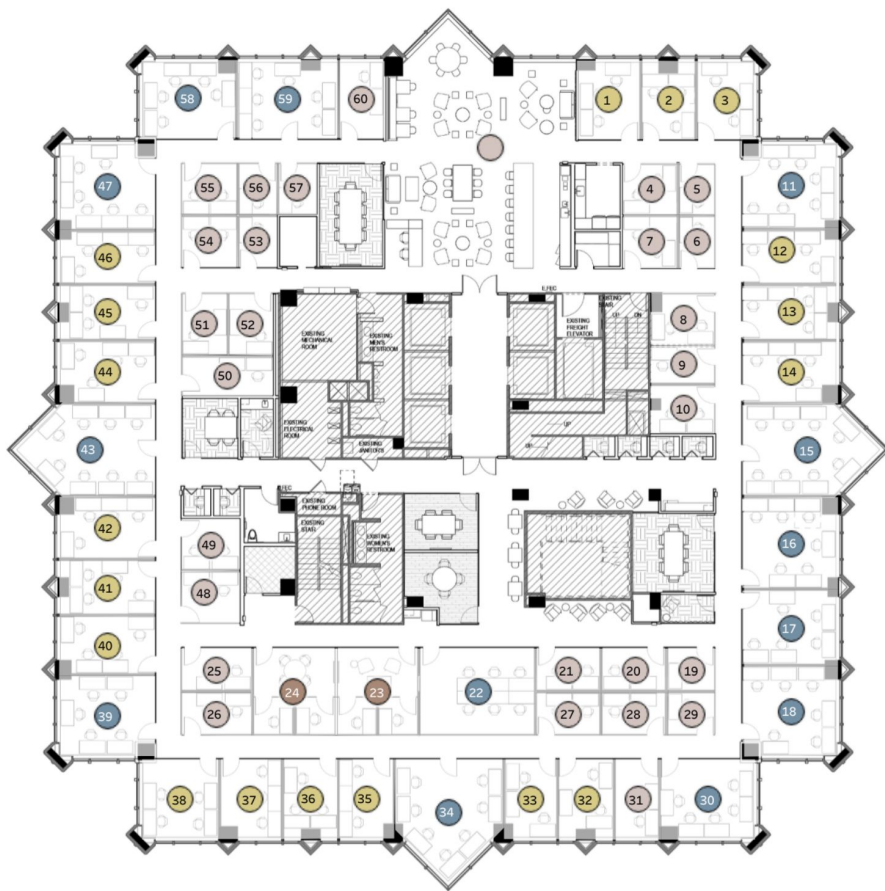

# TAMPA

401 E JACKSON ST  
33RD FLOOR

Membership	List Price
<span style="color: #e91e63;">●</span> Coworking	\$500
<span style="color: #e57373;">●</span> Dedicated Desk	\$730
<span style="color: #f44336;">●</span> Small Office (1-2)	\$860 - \$2,795
<span style="color: #ffc107;">●</span> Medium Office (3-4)	\$1,990 - \$4,145
<span style="color: #2196f3;">●</span> Large Office (5-8)	\$3,905 - \$6,700
<span style="color: #795548;">●</span> Executive Suite	\$5,470 - \$5,525