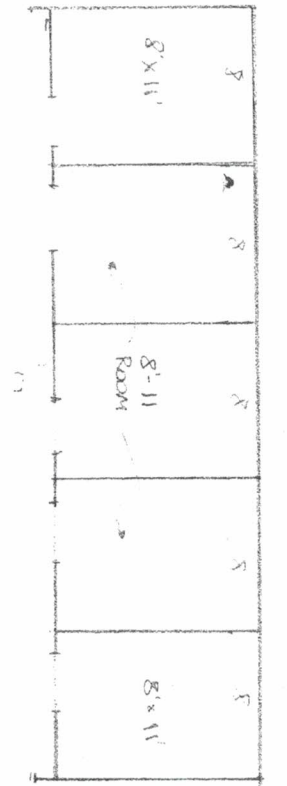

8400 SQ FT
 1509 SW CENTURY GLEN
 LAKE CITY

BAY 1
 12' x 12'
 ROLLUP DOORS

BAY 2

30' 17" LINE

24' 11"

MAT