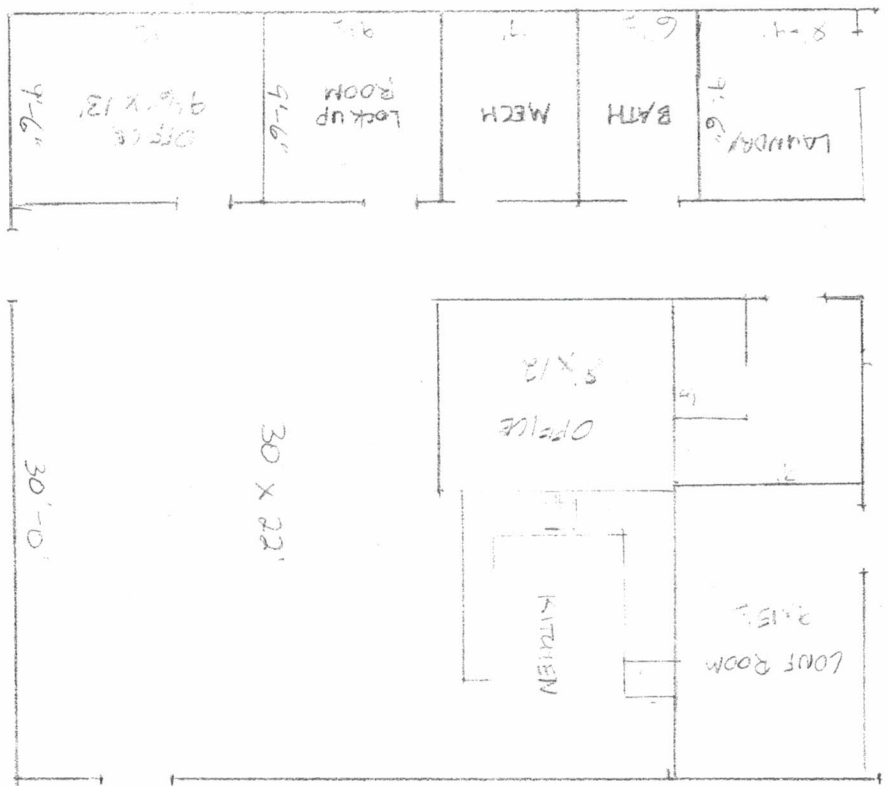

8400 SQ FT
 1509 SW CENTURY GLEN
 LAKE CITY

BAY 1
 12' x 12'
 ROLLUP DOORS

BAY 2

30' 17" LINE

24' 11"

MAT