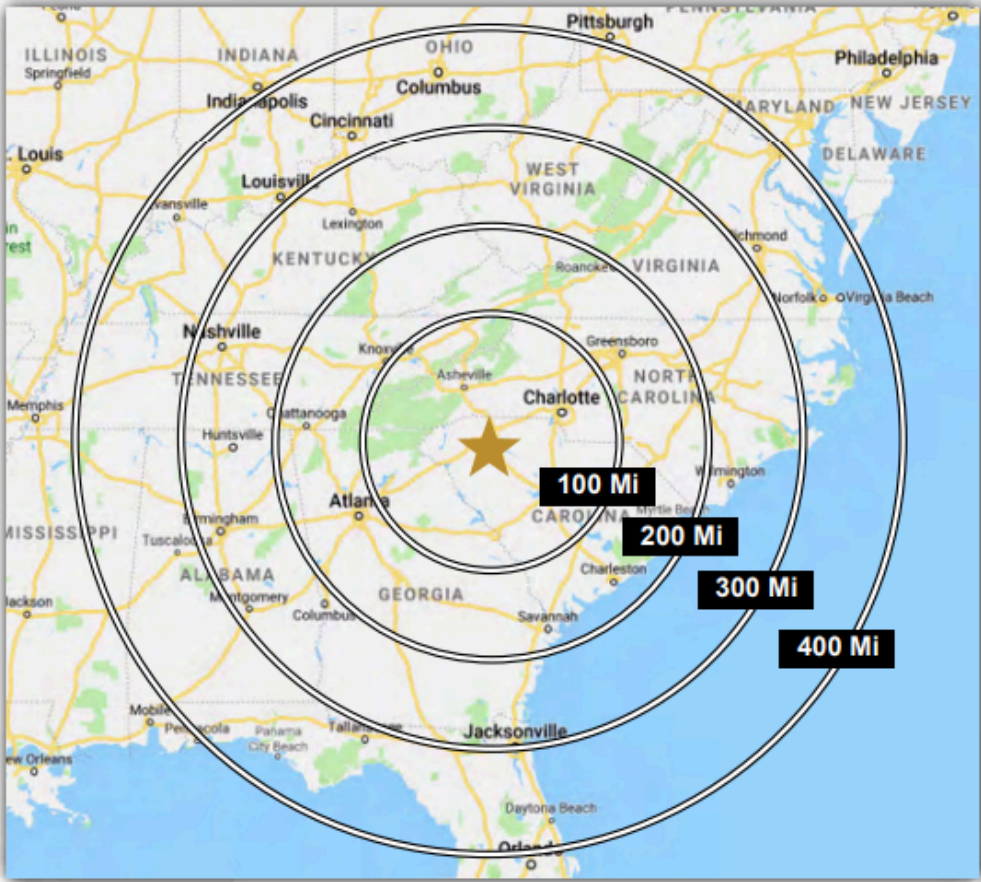

Marcos Salgado
 864.540.2177
 marcos@lyonsindustrial.com

Joe Lomady
 864.787.3781
 joe@lyonsindustrial.com

LYONSINDUSTRIAL.COM

DRIVE TIMES TO U.S. MAJOR CITIES

Charlotte, NC	1 Hr 45 Min	Cincinnati, OH	6 Hr 37 Min
Atlanta, GA	2 Hr 33 Min	Washington DC	7 Hr 16 Min
Raleigh, NC	3 Hr 41 Min	Mobile, AL	7 Hr 21 Min
Nashville, TN	5 Hr 26 min	Orlando, FL	7 Hr 33 Min
Jacksonville, FL	5 Hr 35 Min	Columbus, OH	7 Hr 59 Min
Richmond, VA	5 Hr 29 Min	Pittsburgh, PA	8 Hr 12 Min
Louisville, KY	6 Hr 31 Min	Indianapolis, IN	8 Hr 19 Min

DRIVE TIMES IN SOUTH CAROLINA

I-585	2 Min	Spartanburg	13 Min
I-26	5 Min	Greenville	25 Min
I-85	7 Min	Columbia	1 Hr 33 Min
I-20	1 Hr 24 Min	Charleston	3 Hr 11 Min
I-77	1 Hr 27 Min	Hilton Head	3 Hr 48 Min
I-95	2 Hr 15 Min	Myrtle Beach	3 Hr 59 Min