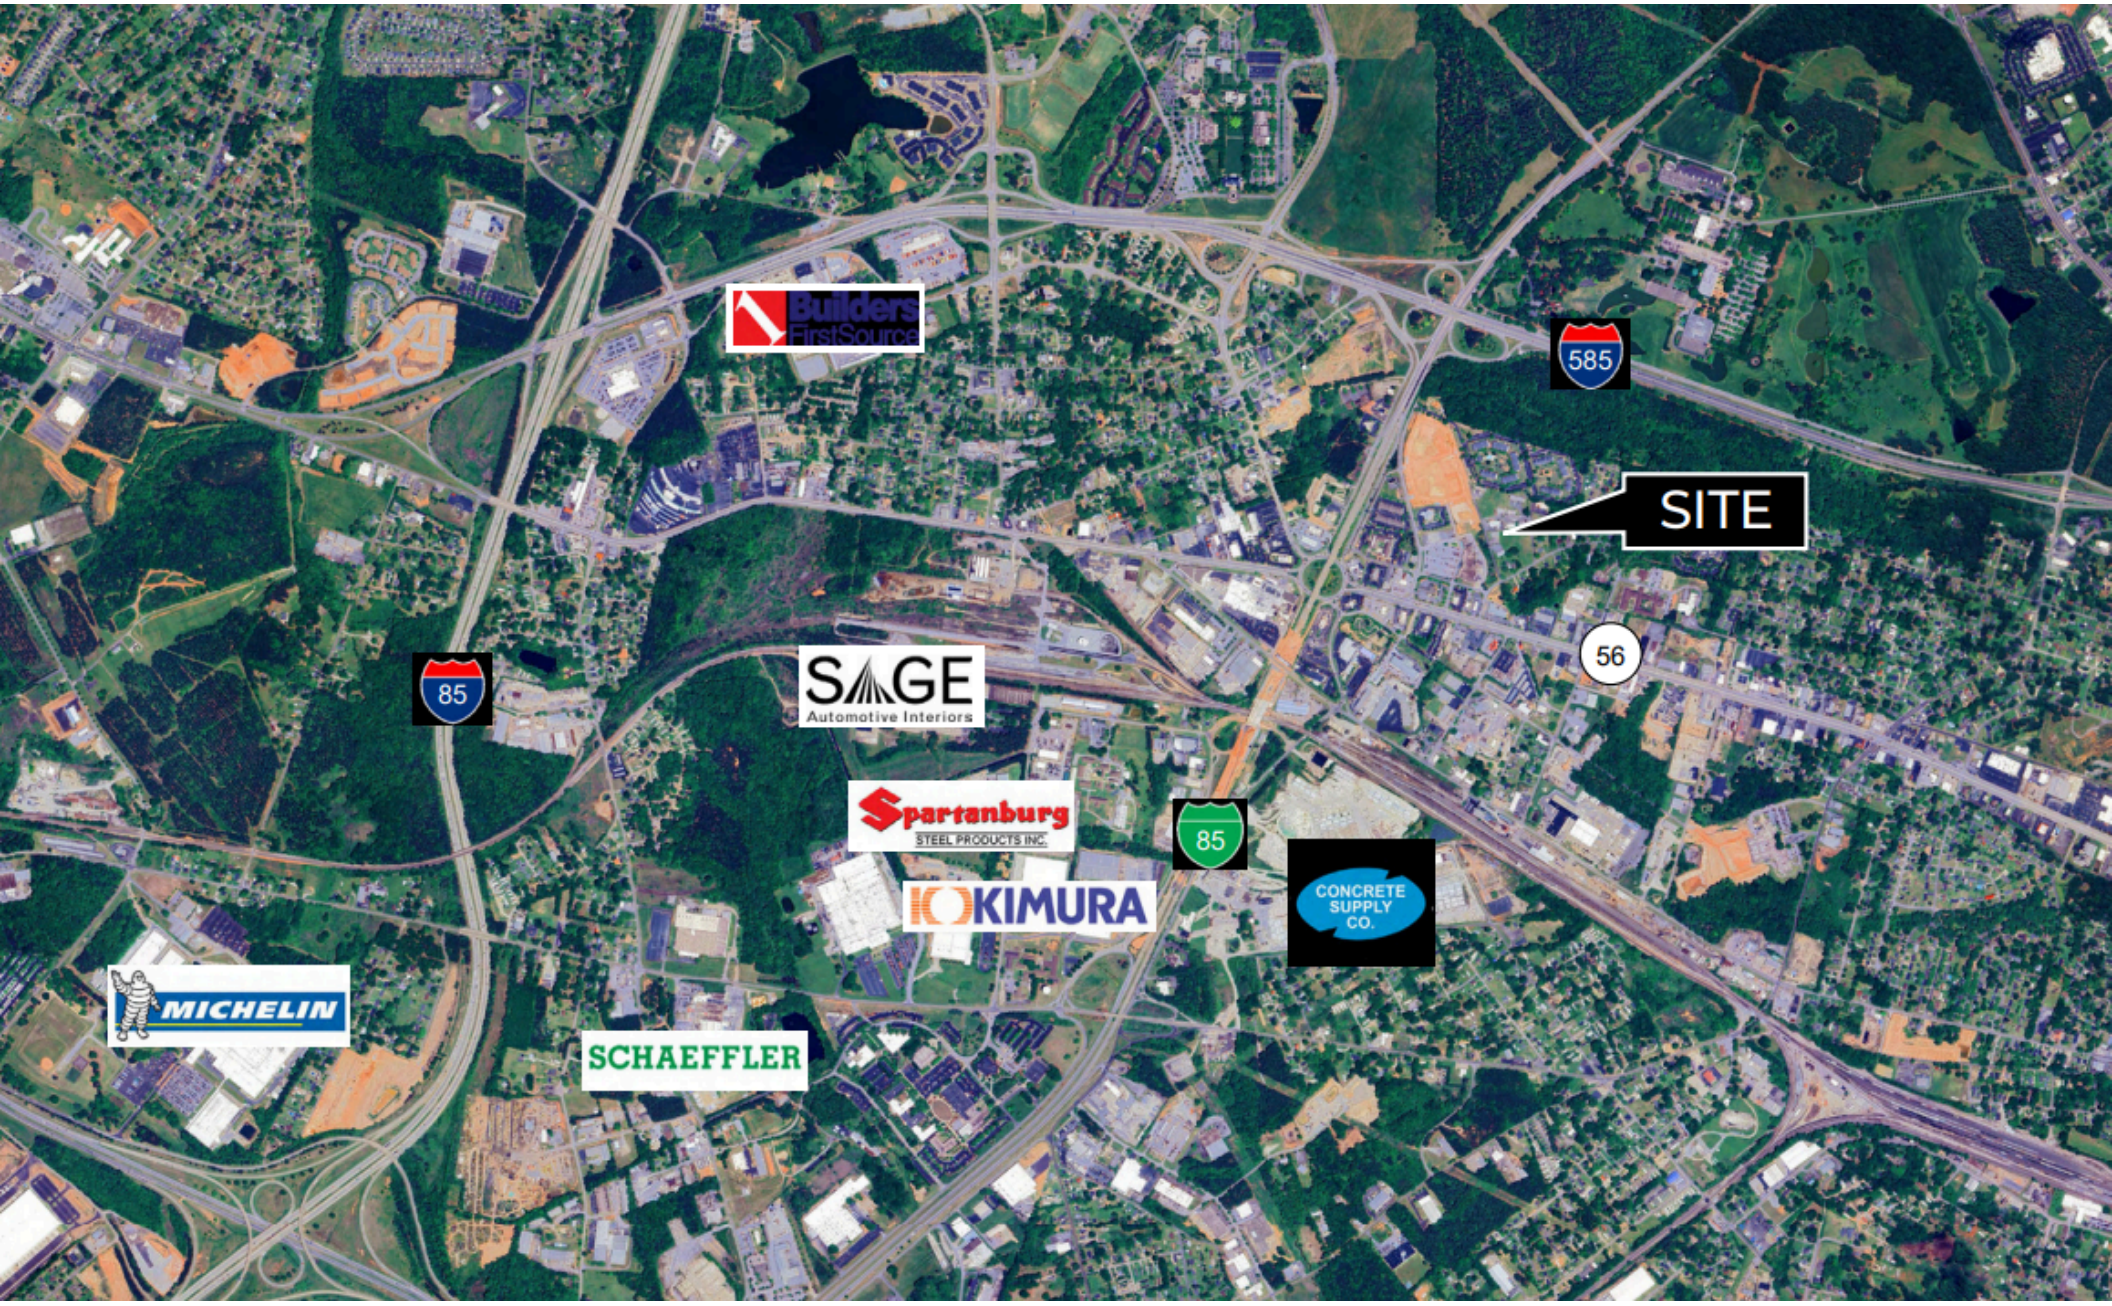

Marcos Salgado
864.540.2177
marcos@lyonsindustrial.com

Joe Lomady
864.787.3781
joe@lyonsindustrial.com

LYONSINDUSTRIAL.COM

LYONS
INDUSTRIAL PROPERTIES
SALES • LEASING • DEVELOPMENT
CORFAC INTERNATIONAL