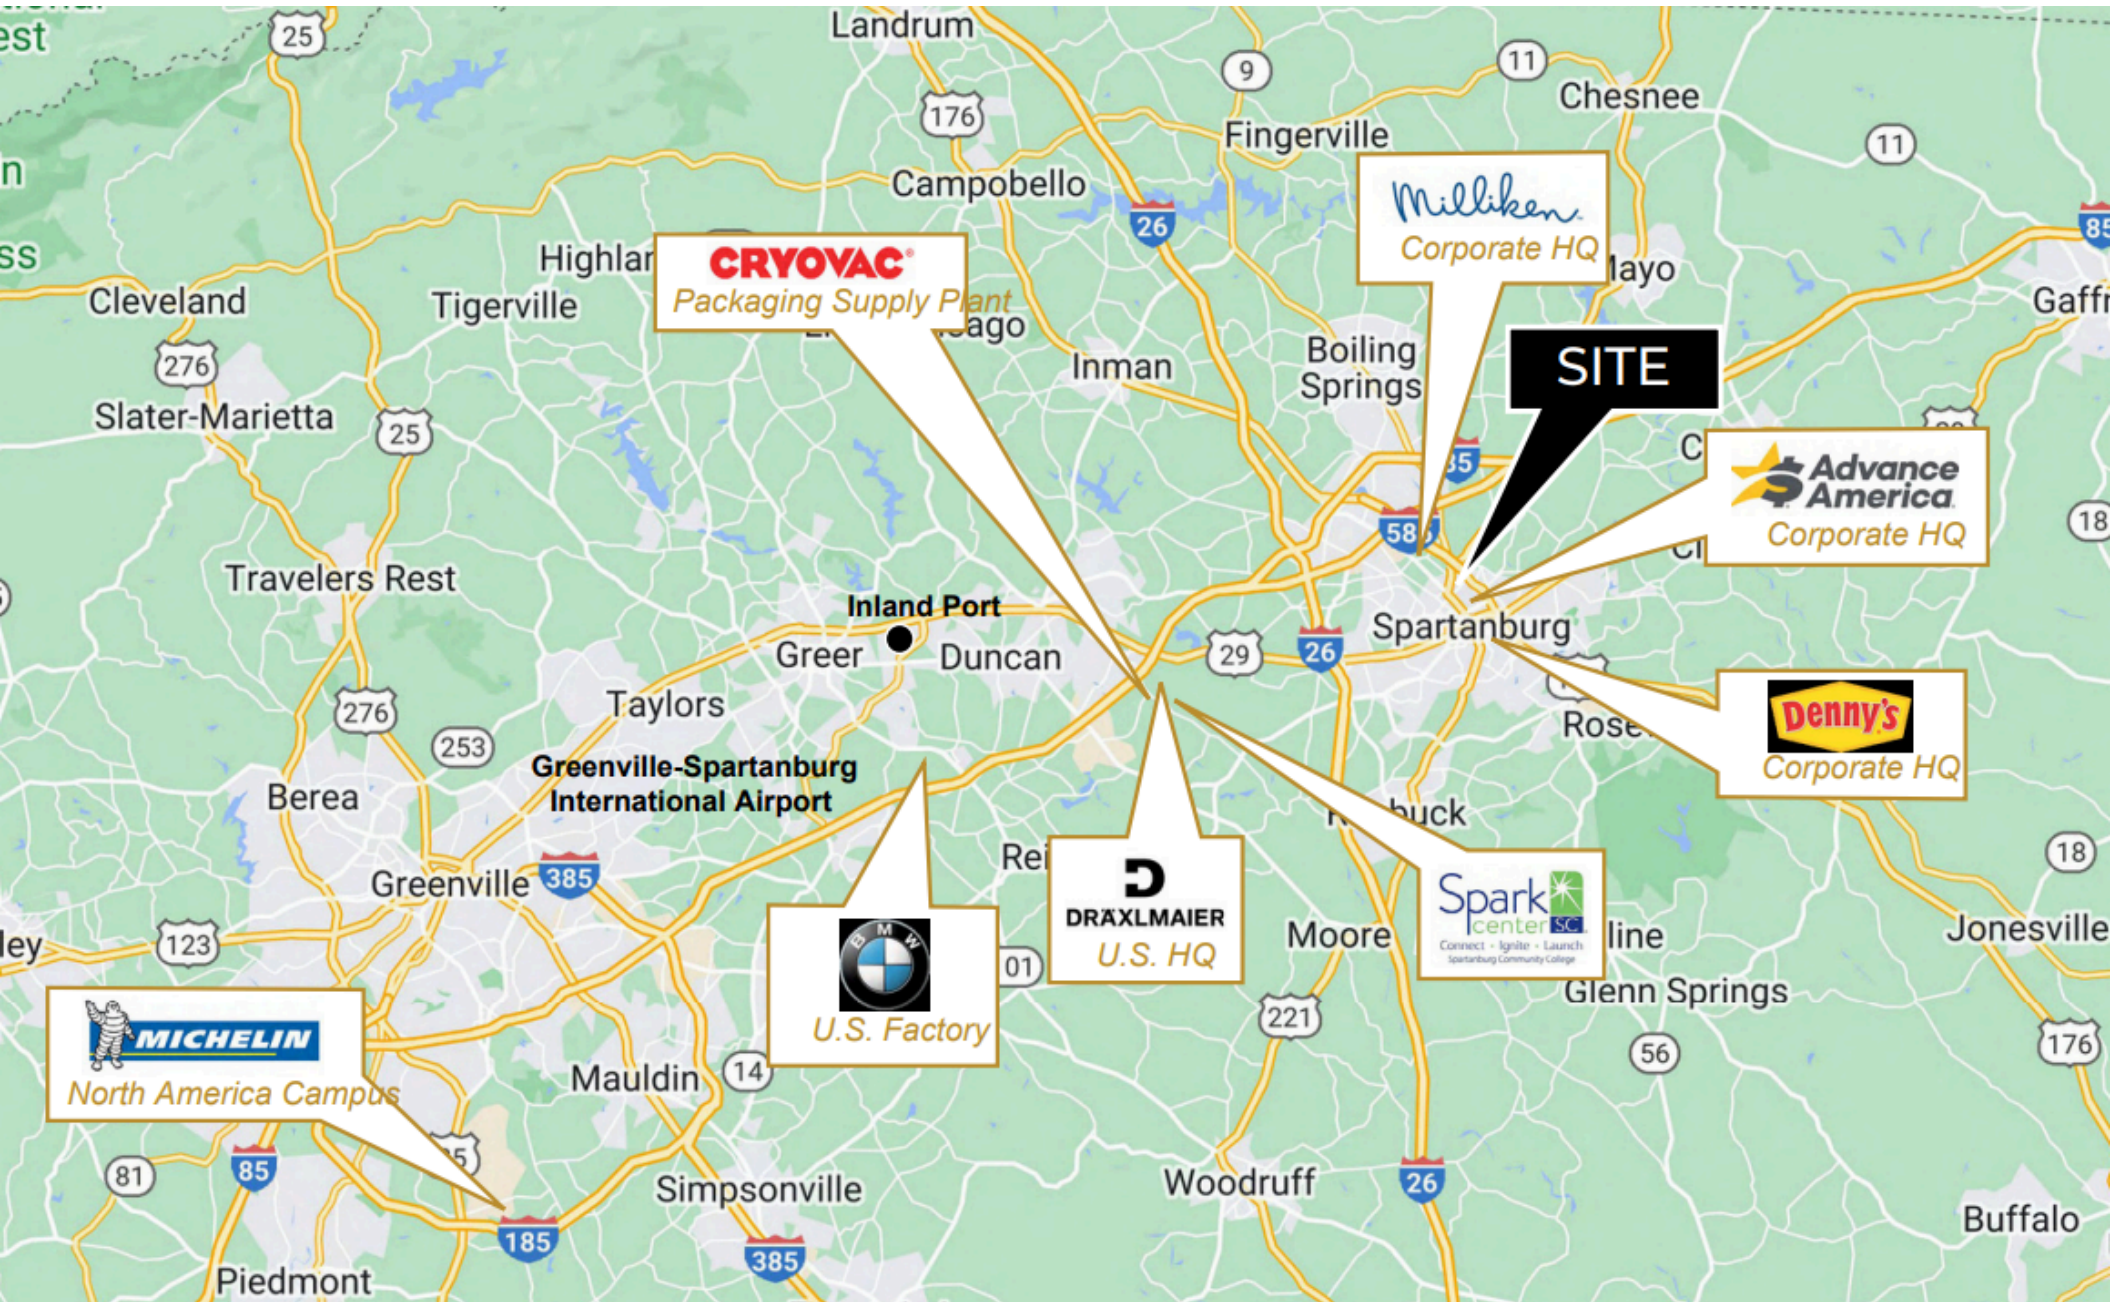

Marcos Salgado
 864.540.2177
 marcos@lyonsindustrial.com

Joe Lomady
 864.787.3781
 joe@lyonsindustrial.com

LYONSINDUSTRIAL.COM

DRIVE TIMES TO U.S. MAJOR CITIES

Charlotte, NC	1 Hr 45 Min	Cincinnati, OH	6 Hr 37 Min
Atlanta, GA	2 Hr 33 Min	Washington DC	7 Hr 16 Min
Raleigh, NC	3 Hr 41 Min	Mobile, AL	7 Hr 21 Min
Nashville, TN	5 Hr 26 min	Orlando, FL	7 Hr 33 Min
Jacksonville, FL	5 Hr 35 Min	Columbus, OH	7 Hr 59 Min
Richmond, VA	5 Hr 29 Min	Pittsburgh, PA	8 Hr 12 Min
Louisville, KY	6 Hr 31 Min	Indianapolis, IN	8 Hr 19 Min

DRIVE TIMES IN SOUTH CAROLINA

I-585	2 Min	Spartanburg	13 Min
I-26	5 Min	Greenville	25 Min
I-85	7 Min	Columbia	1 Hr 33 Min
I-20	1 Hr 24 Min	Charleston	3 Hr 11 Min
I-77	1 Hr 27 Min	Hilton Head	3 Hr 48 Min
I-95	2 Hr 15 Min	Myrtle Beach	3 Hr 59 Min