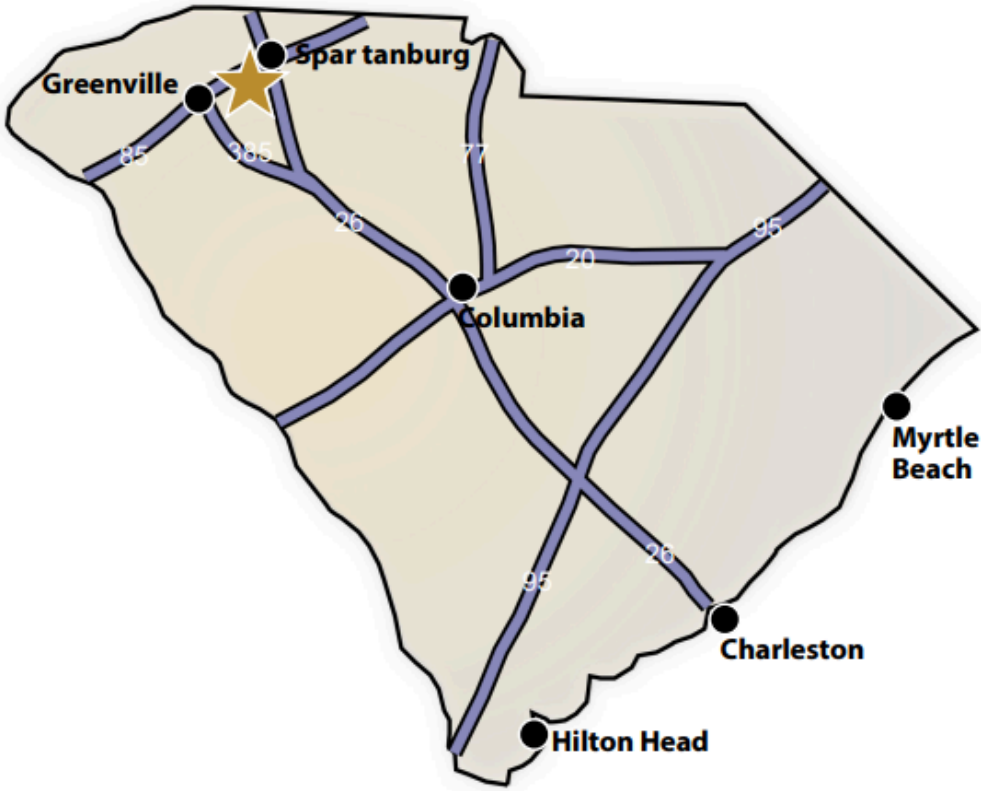

Marcos Salgado
 864.540.2177
 marcos@lyonsindustrial.com

Joe Lomady
 864.787.3781
 joe@lyonsindustrial.com

LYONSINDUSTRIAL.COM

DRIVE TIMES TO U.S. MAJOR CITIES

Charlotte, NC	1 Hr 45 Min	Cincinnati, OH	6 Hr 37 Min
Atlanta, GA	2 Hr 33 Min	Washington DC	7 Hr 16 Min
Raleigh, NC	3 Hr 41 Min	Mobile, AL	7 Hr 21 Min
Nashville, TN	5 Hr 26 min	Orlando, FL	7 Hr 33 Min
Jacksonville, FL	5 Hr 35 Min	Columbus, OH	7 Hr 59 Min
Richmond, VA	5 Hr 29 Min	Pittsburgh, PA	8 Hr 12 Min
Louisville, KY	6 Hr 31 Min	Indianapolis, IN	8 Hr 19 Min

DRIVE TIMES IN SOUTH CAROLINA

I-585	2 Min	Spartanburg	13 Min
I-26	5 Min	Greenville	25 Min
I-85	7 Min	Columbia	1 Hr 33 Min
I-20	1 Hr 24 Min	Charleston	3 Hr 11 Min
I-77	1 Hr 27 Min	Hilton Head	3 Hr 48 Min
I-95	2 Hr 15 Min	Myrtle Beach	3 Hr 59 Min