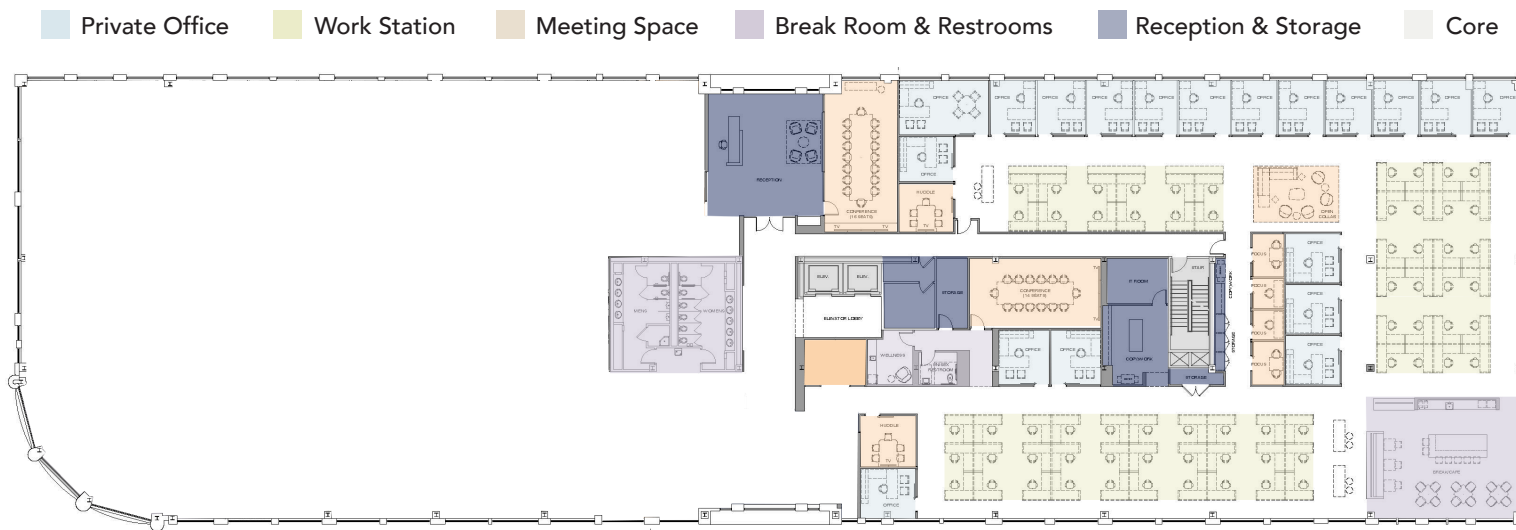

SUITE 300-B | ± 16,500 SF

SAMPLE TEST FIT

WORKSPACES

Private Offices	19
Workstations (6'x6')	66
TOTAL	85

MEETING SPACES

Focus Rooms 1-3 seats	4
Huddle Rooms 4-5 seats	3
Large Conference 12 seats	1
X-Large Conference 14 seats	1
Open Collaboration	1

SHARED SPACE & SUPPORT

Reception	1
Break Cafe	1
Storage	3
Copy/Work	2
IT Room	1
Wellness	1
Unisex Restroom	1

CLAIRE SHEALY LOVETTE
 704.607.1984 (c) | 704.926.1409 (d)
 claire@beacondevelopment.com

WILLIAM MANN
 901.210.3908 (c) | 919.261.7566 (d)
 william@beacondevelopment.com