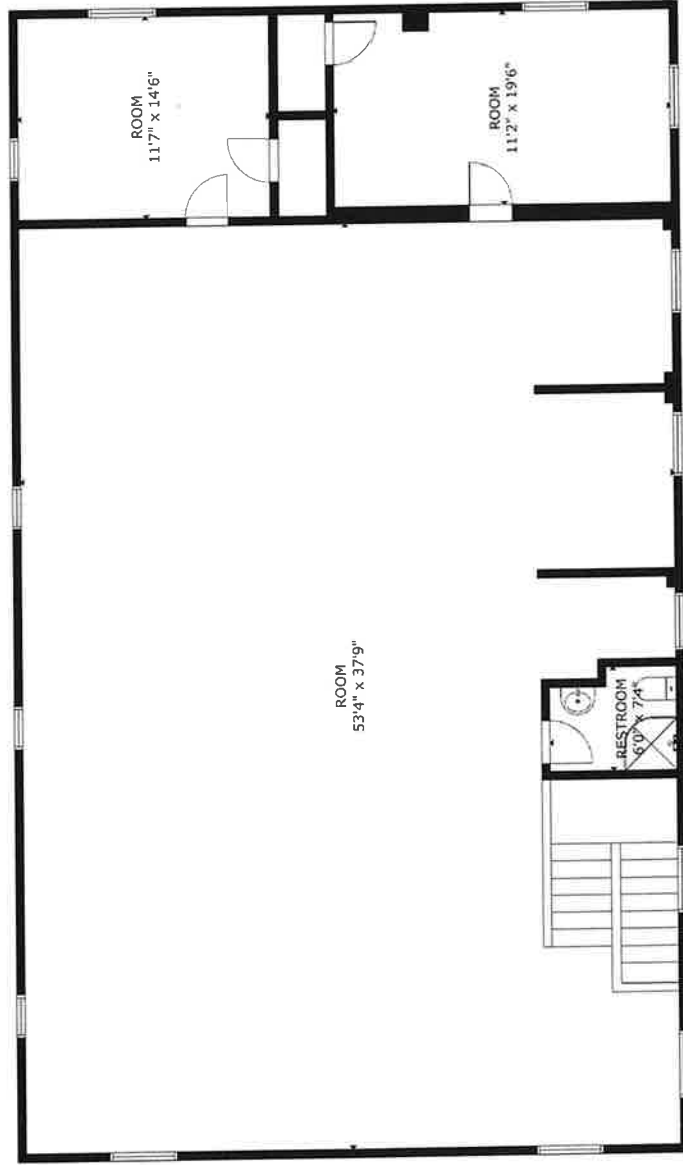

1850 Burnt Mills Rd., Bedminster, NJ, 07921

GROSS INTERNAL AREA

TOTAL: 7,204 sq ft
LOWER FLOOR: 4,305 sq ft, UPSTAIRS: 2,899 sq ft
EXCLUDED AREAS: BARN: 2,731 sq ft, FACILITY: 9,464 sq ft

1850 Burnt Mills Rd., Bedminster, NJ, 07921

GROSS INTERNAL AREA
TOTAL 7,204 sq. ft.
LOWER FLOOR: 4,305 sq. ft. FLOOR 2: 2,899 sq. ft.
EXCLUDED AREAS: BARN: 2,731 sq. ft. DECK: 9,464 sq. ft.

LOWER FLOOR

1850 Burnt Mills Rd., Bedminster, NJ, 07921

GROSS INTERNAL AREA
TOTAL: 7,204 sq ft
LOWER FLOOR: 4,205 sq ft, UPSTAIRS: 2,999 sq ft
EXCLUDED AREAS: BARN: 2,731 sq ft, FACILITY: 9,464 sq ft

1850 Burnt Mills Rd., Bedminster, NJ, 07921

GROSS INTERNAL AREA
TOTAL: 7,204 sq ft
LOWER FLOOR: 4,305 sq ft, UPSTAIRS: 2,899 sq ft
EXCLUDED AREAS: BARN: 2,731 sq ft, FACILITY: 9,464 sq ft