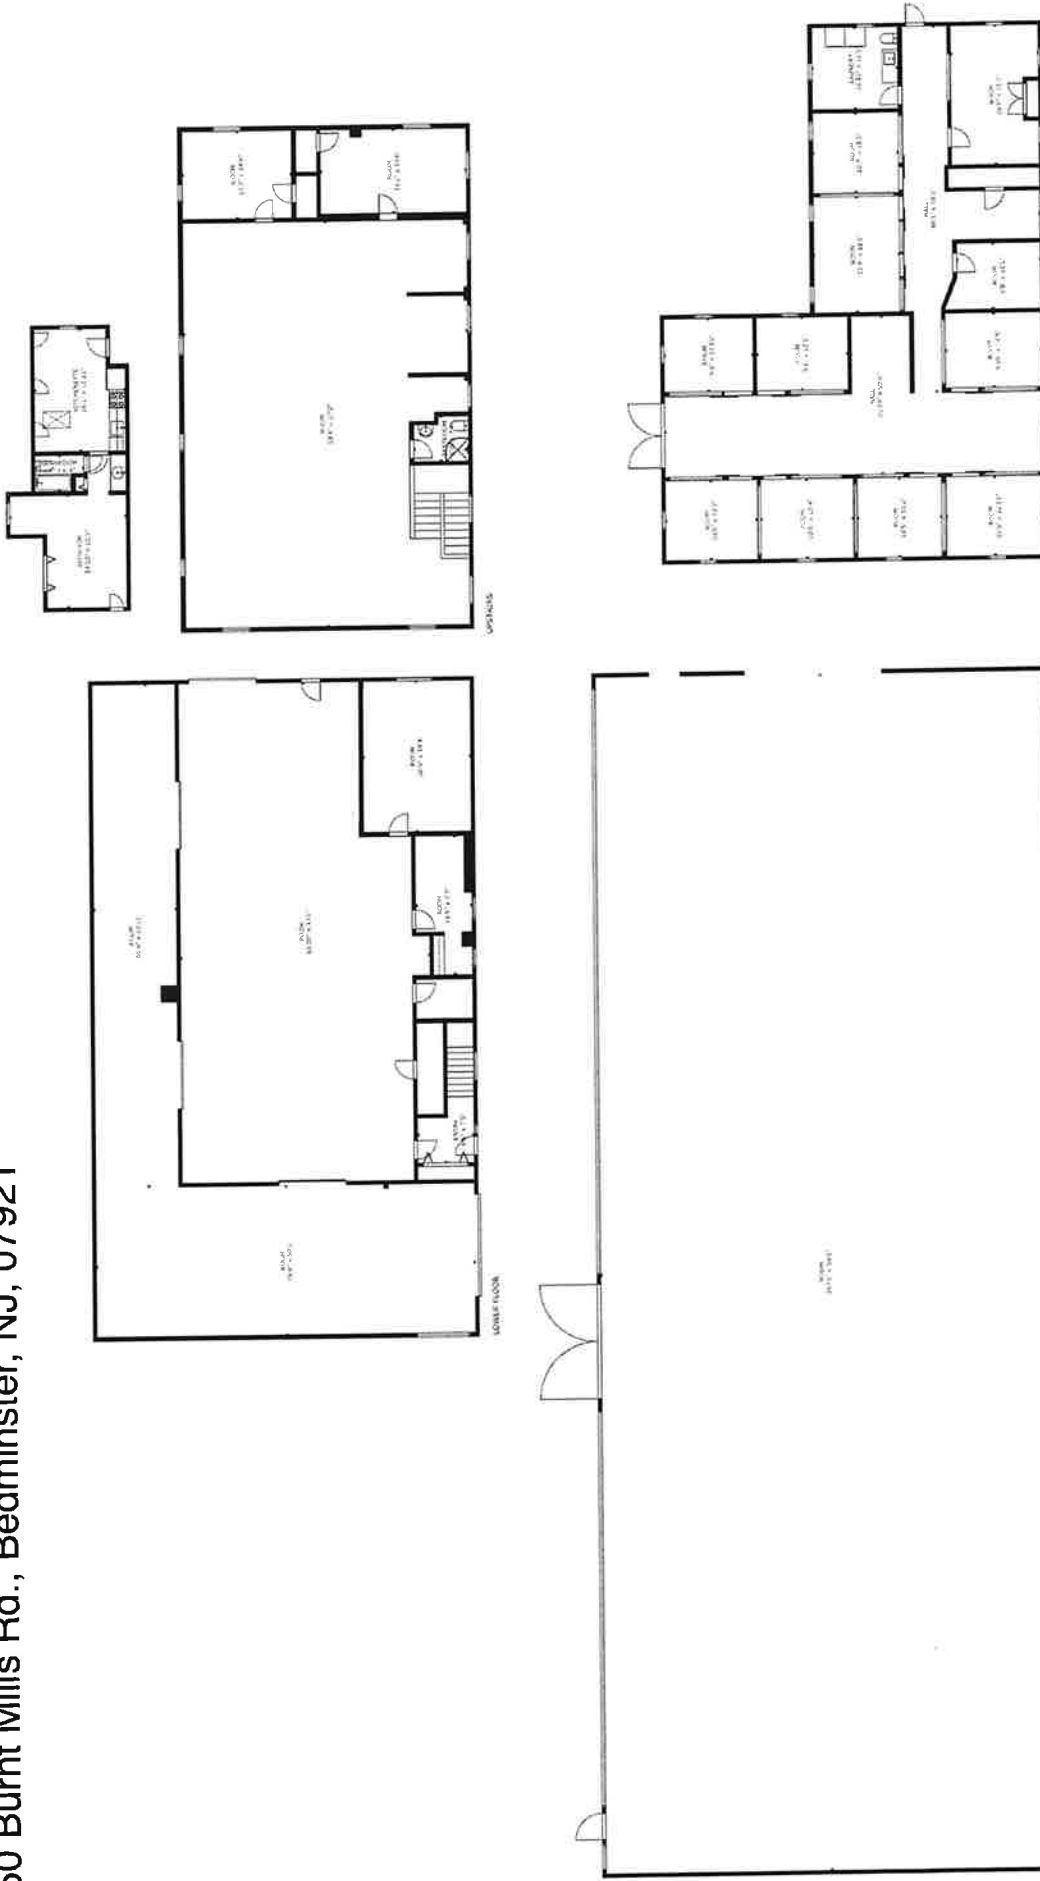

1850 Burnt Mills Rd., Bedminster, NJ, 07921

GROSS INTERNAL AREA

TOTAL: 7,204 sq ft
LOWER FLOOR: 4,305 sq ft, UPSTAIRS: 2,899 sq ft
EXCLUDED AREAS: BARN: 2,731 sq ft, FACILITY: 9,464 sq ft

1850 Burnt Mills Rd., Bedminster, NJ, 07921

GROSS INTERNAL AREA
TOTAL 7,204 sq. ft.
LOWER FLOOR: 4,305 sq. ft. FLOOR 2: 2,899 sq. ft.
EXCLUDED AREAS: BARN: 2,731 sq. ft. DECK: 9,464 sq. ft.

LOWER FLOOR

1850 Burnt Mills Rd., Bedminster, NJ, 07921

GROSS INTERNAL AREA
TOTAL: 7,204 sq ft
LOWER FLOOR: 4,205 sq ft, UPSTAIRS: 2,999 sq ft
EXCLUDED AREAS: BARN: 2,731 sq ft, FACILITY: 9,464 sq ft

1850 Burnt Mills Rd., Bedminster, NJ, 07921

GROSS INTERNAL AREA
TOTAL: 7,204 sq ft
LOWER FLOOR: 4,305 sq ft, UPSTAIRS: 2,899 sq ft
EXCLUDED AREAS: BARN: 2,731 sq ft, FACILITY: 9,464 sq ft