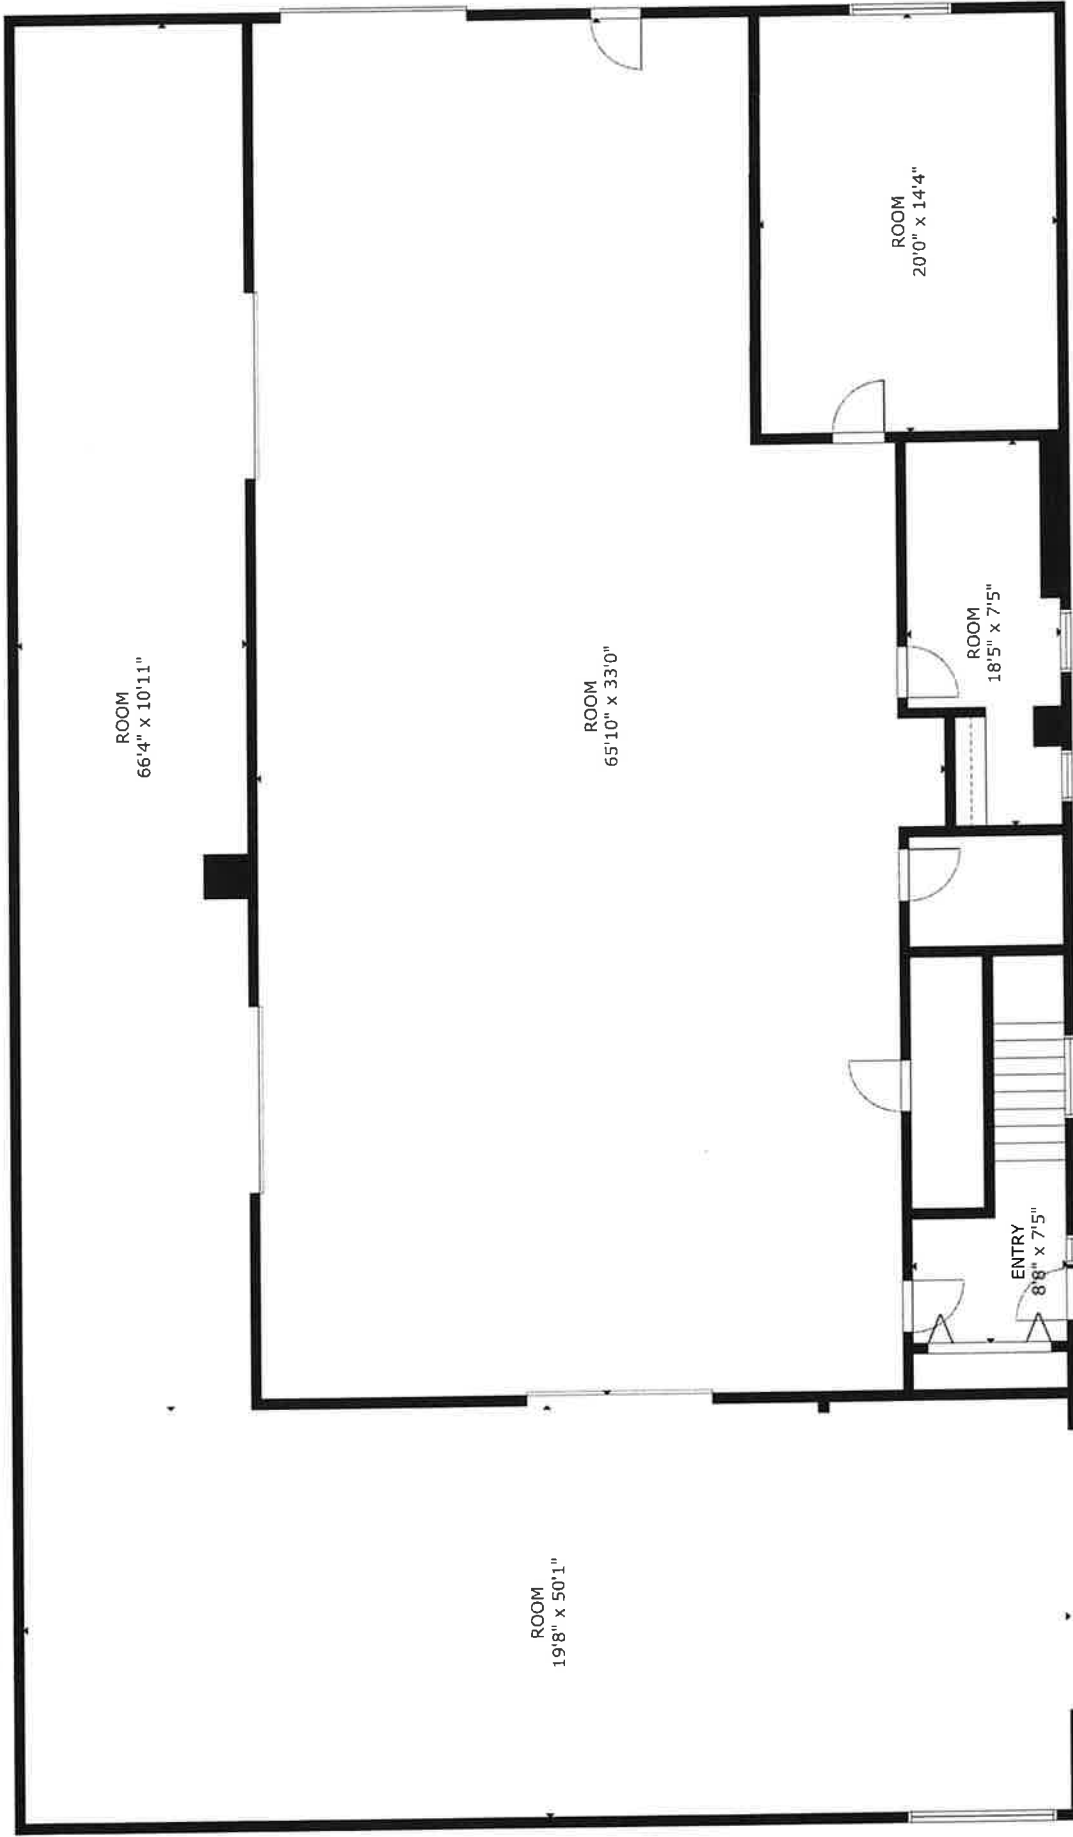

1850 Burnt Mills Rd., Bedminster, NJ, 07921

GROSS INTERNAL AREA

TOTAL: 7,204 sq ft
LOWER FLOOR: 4,305 sq ft, UPSTAIRS: 2,899 sq ft
EXCLUDED AREAS: BARN: 2,731 sq ft, FACILITY: 9,464 sq ft

1850 Burnt Mills Rd., Bedminster, NJ, 07921

GROSS INTERNAL AREA
TOTAL 7,204 sq. ft.
LOWER FLOOR: 4,305 sq. ft. FLOOR 2: 2,899 sq. ft.
EXCLUDED AREAS: BARN: 2,731 sq. ft. DECK: 9,464 sq. ft.

LOWER FLOOR

1850 Burnt Mills Rd., Bedminster, NJ, 07921

GROSS INTERNAL AREA
TOTAL: 7,204 sq ft
LOWER FLOOR: 4,205 sq ft, UPSTAIRS: 2,999 sq ft
EXCLUDED AREAS: BARN: 2,731 sq ft, FACILITY: 9,464 sq ft

1850 Burnt Mills Rd., Bedminster, NJ, 07921

GROSS INTERNAL AREA
TOTAL: 7,204 sq ft
LOWER FLOOR: 4,305 sq ft, UPSTAIRS: 2,899 sq ft
EXCLUDED AREAS: BARN: 2,731 sq ft, FACILITY: 9,464 sq ft