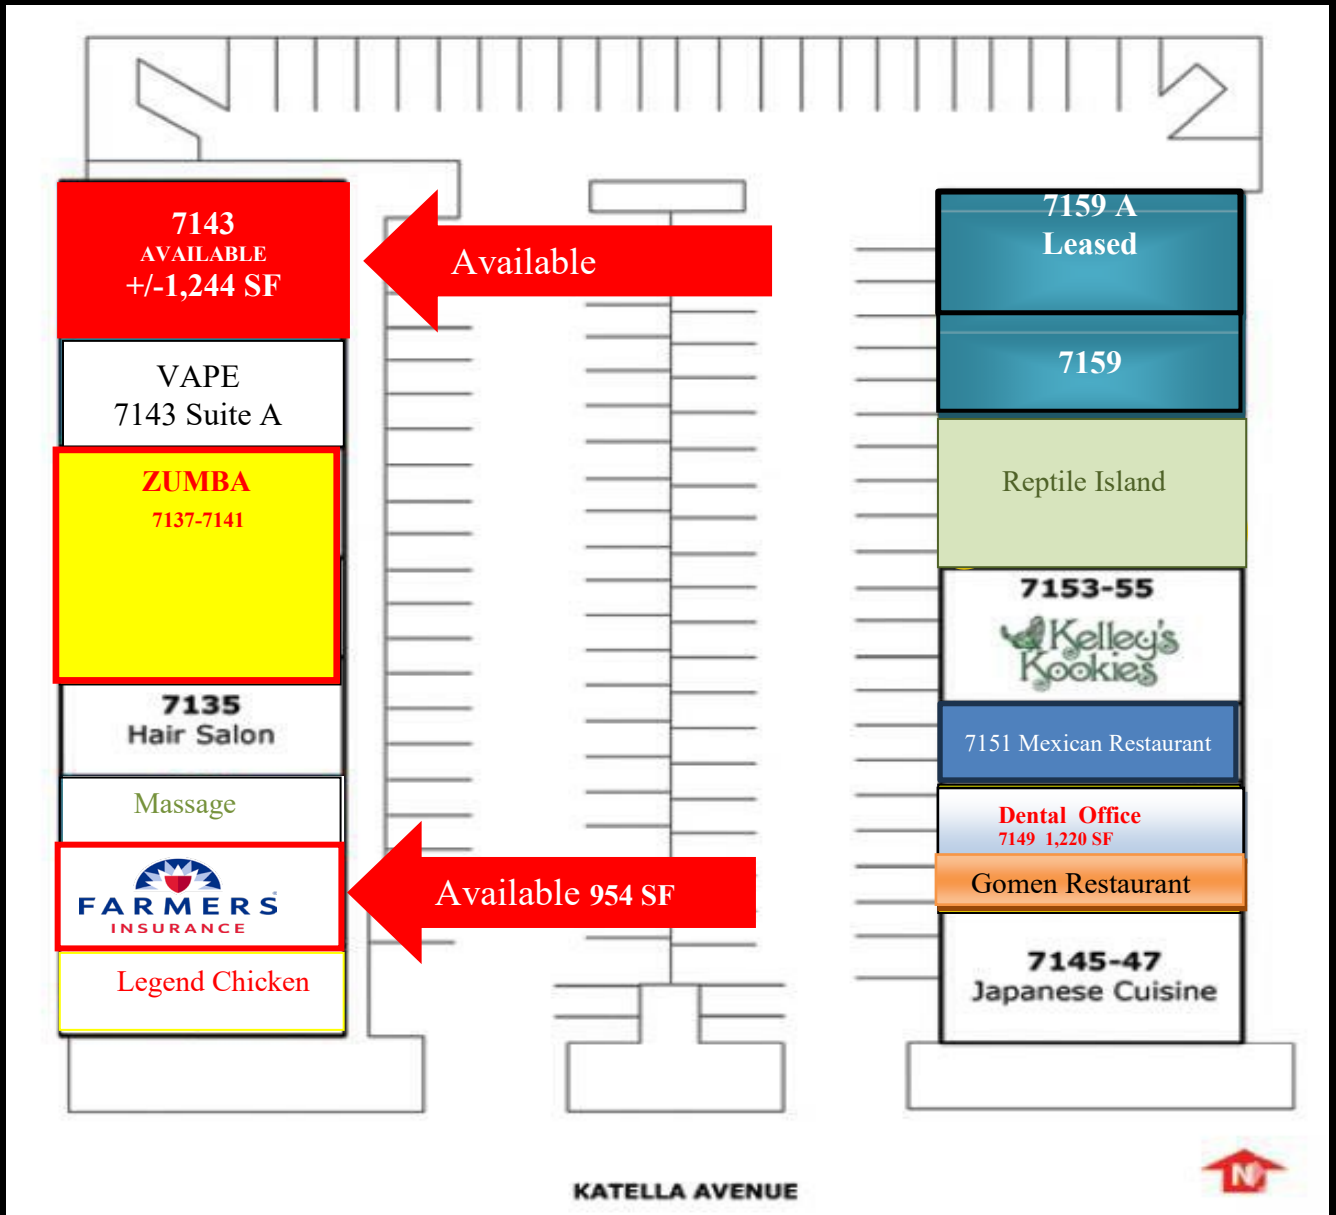

# KATELLA SQUARE SHOPPING CENTER

7129-7159 Katella Avenue, Stanton California 90680