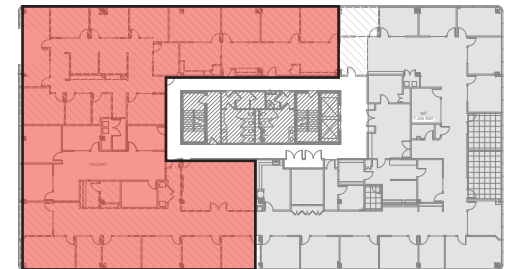

Coastal Palms

28100 US Highway 19 N
Clearwater, FL 33761

Contact

Chistina Burd
Senior Associate | Office Services
813 771 0554 Direct
christina.burd@colliers.com