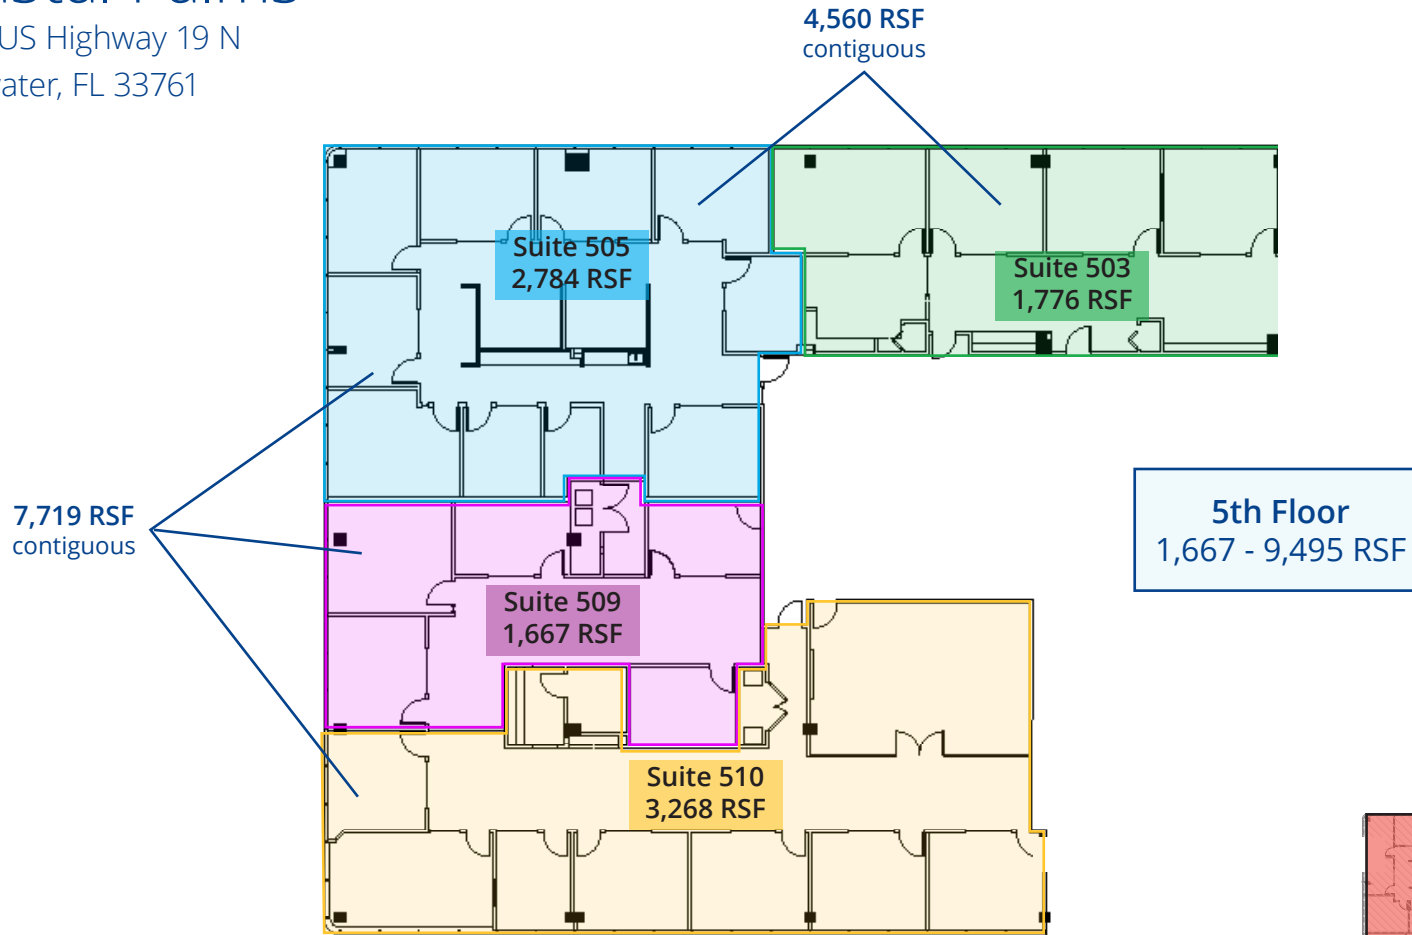

Coastal Palms

28100 US Highway 19 N
Clearwater, FL 33761

Contact

Chistina Burd
Senior Associate | Office Services
813 771 0554 Direct
christina.burd@colliers.com