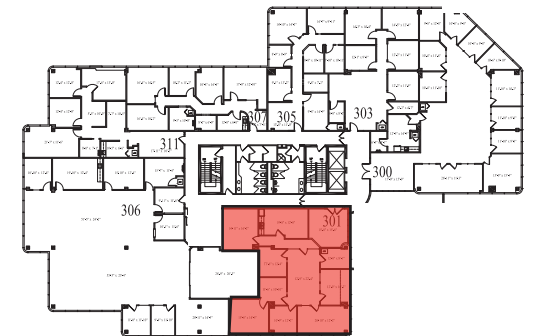

# Coastal Palms

28100 US Highway 19 N  
Clearwater, FL 33761

**Suite 301**  
2,568 RSF