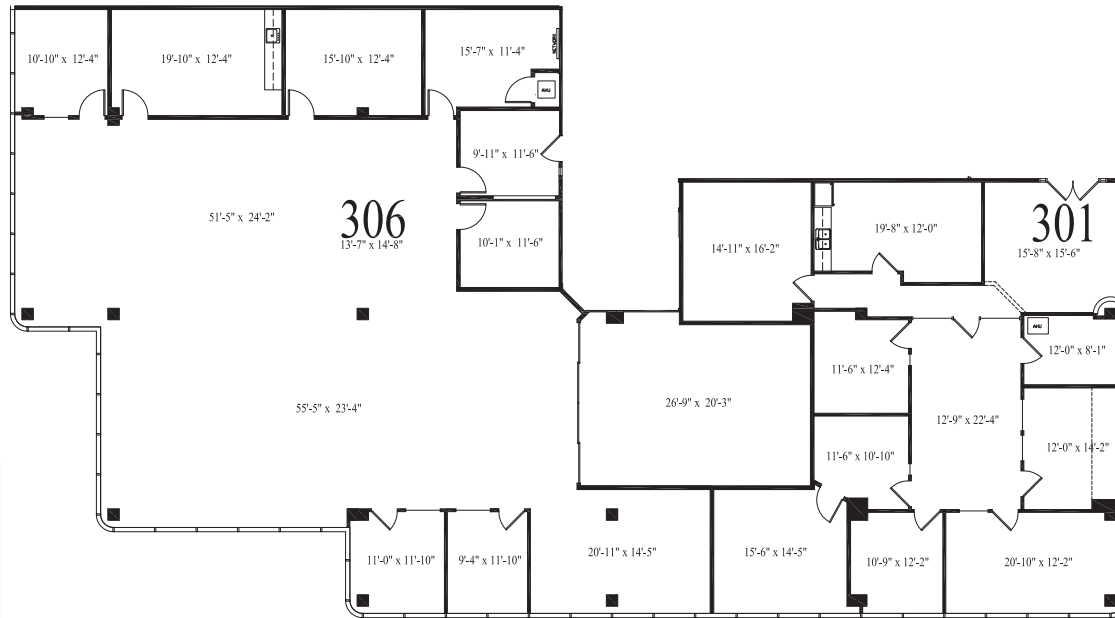

Coastal Palms

28100 US Highway 19 N

Clearwater, FL 33761

Suite 301+306
8,197 RSF