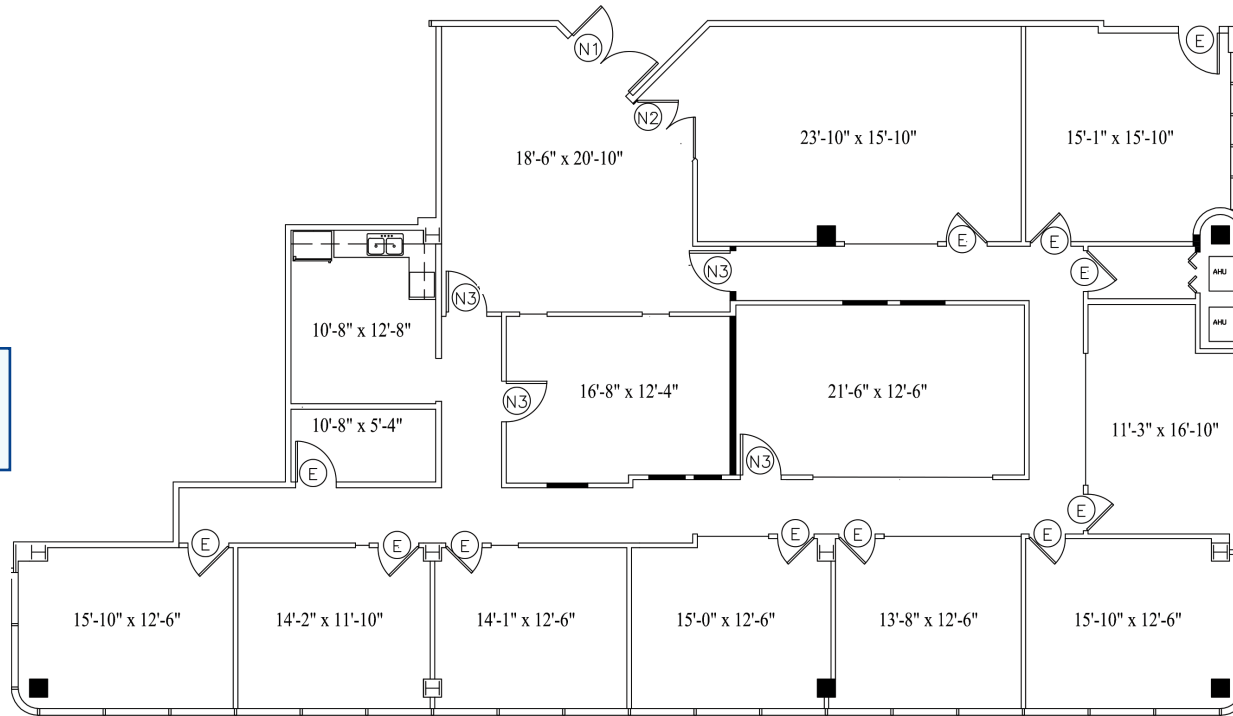

# Coastal Palms

28100 US Highway 19 N  
Clearwater, FL 33761

**Suite 205**  
4,159 RSF