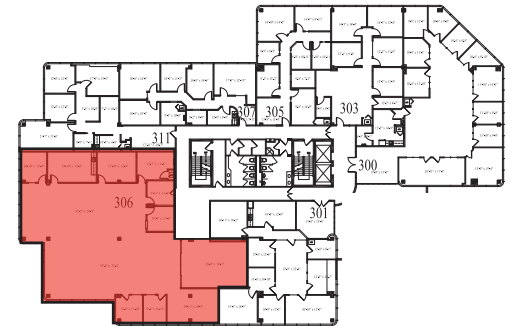

# Coastal Palms

28100 US Highway 19 N  
Clearwater, FL 33761

**Suite 306**  
5,629 RSF