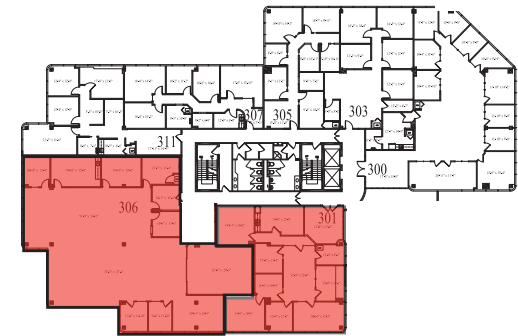

Contact

Chistina Burd

Senior Associate | Office Services

813 771 0554 Direct

christina.burd@colliers.com