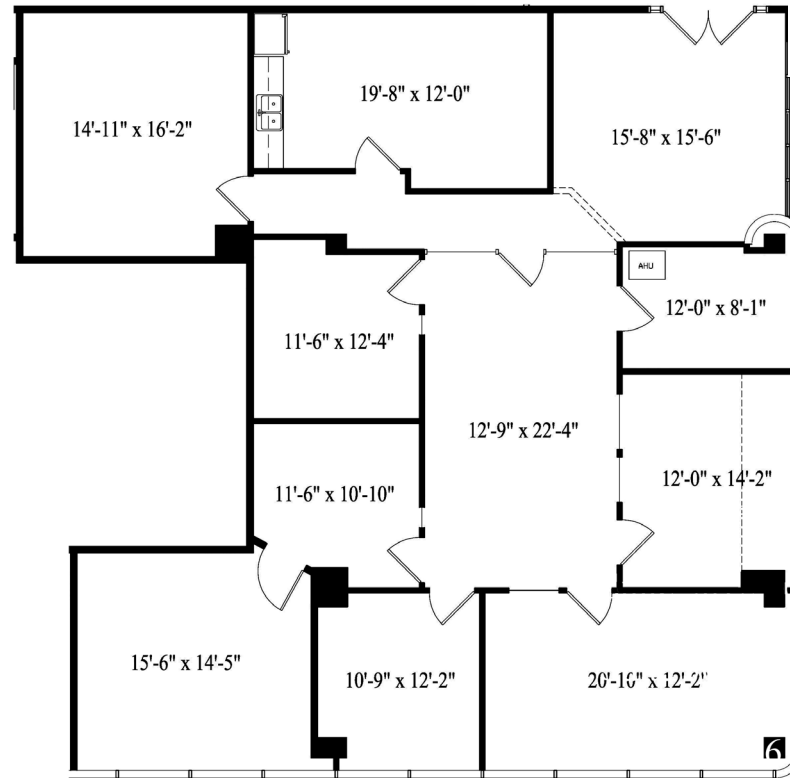

Coastal Palms

28100 US Highway 19 N
Clearwater, FL 33761

Suite 301
2,568 RSF