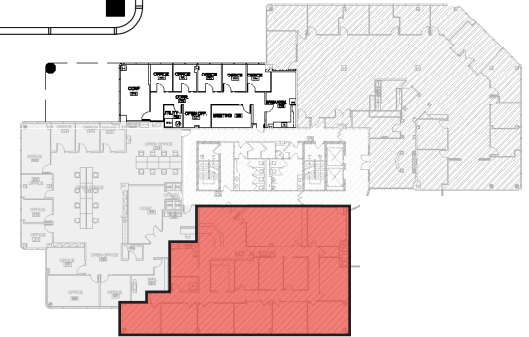

# Coastal Palms

28100 US Highway 19 N  
Clearwater, FL 33761

**Suite 205**  
4,159 RSF