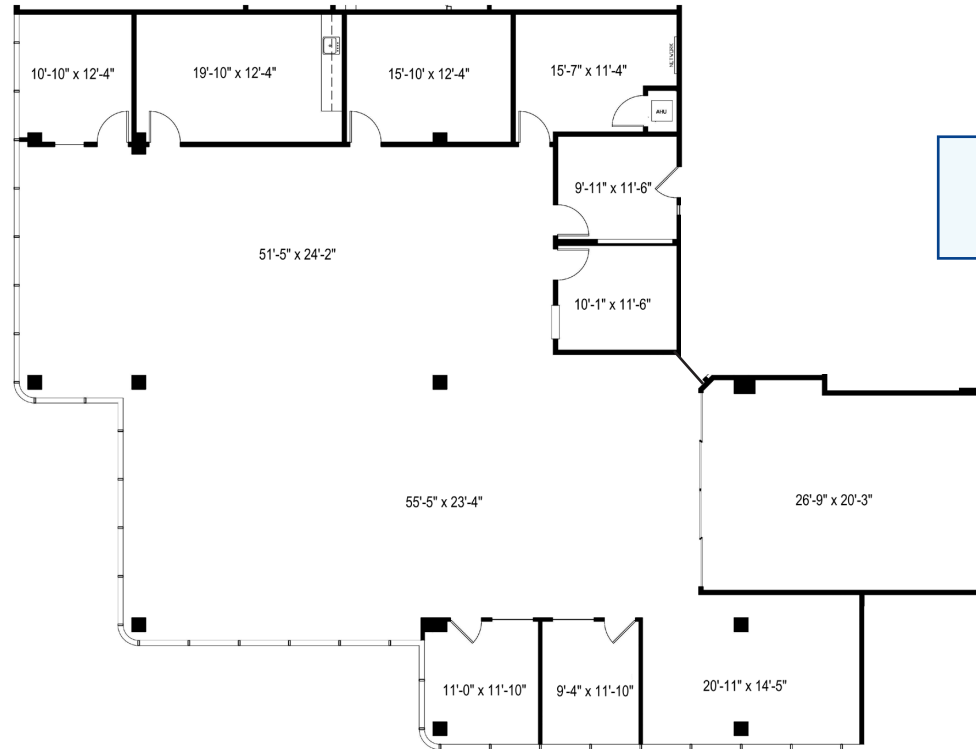

Coastal Palms

28100 US Highway 19 N
Clearwater, FL 33761

Suite 306
5,629 RSF