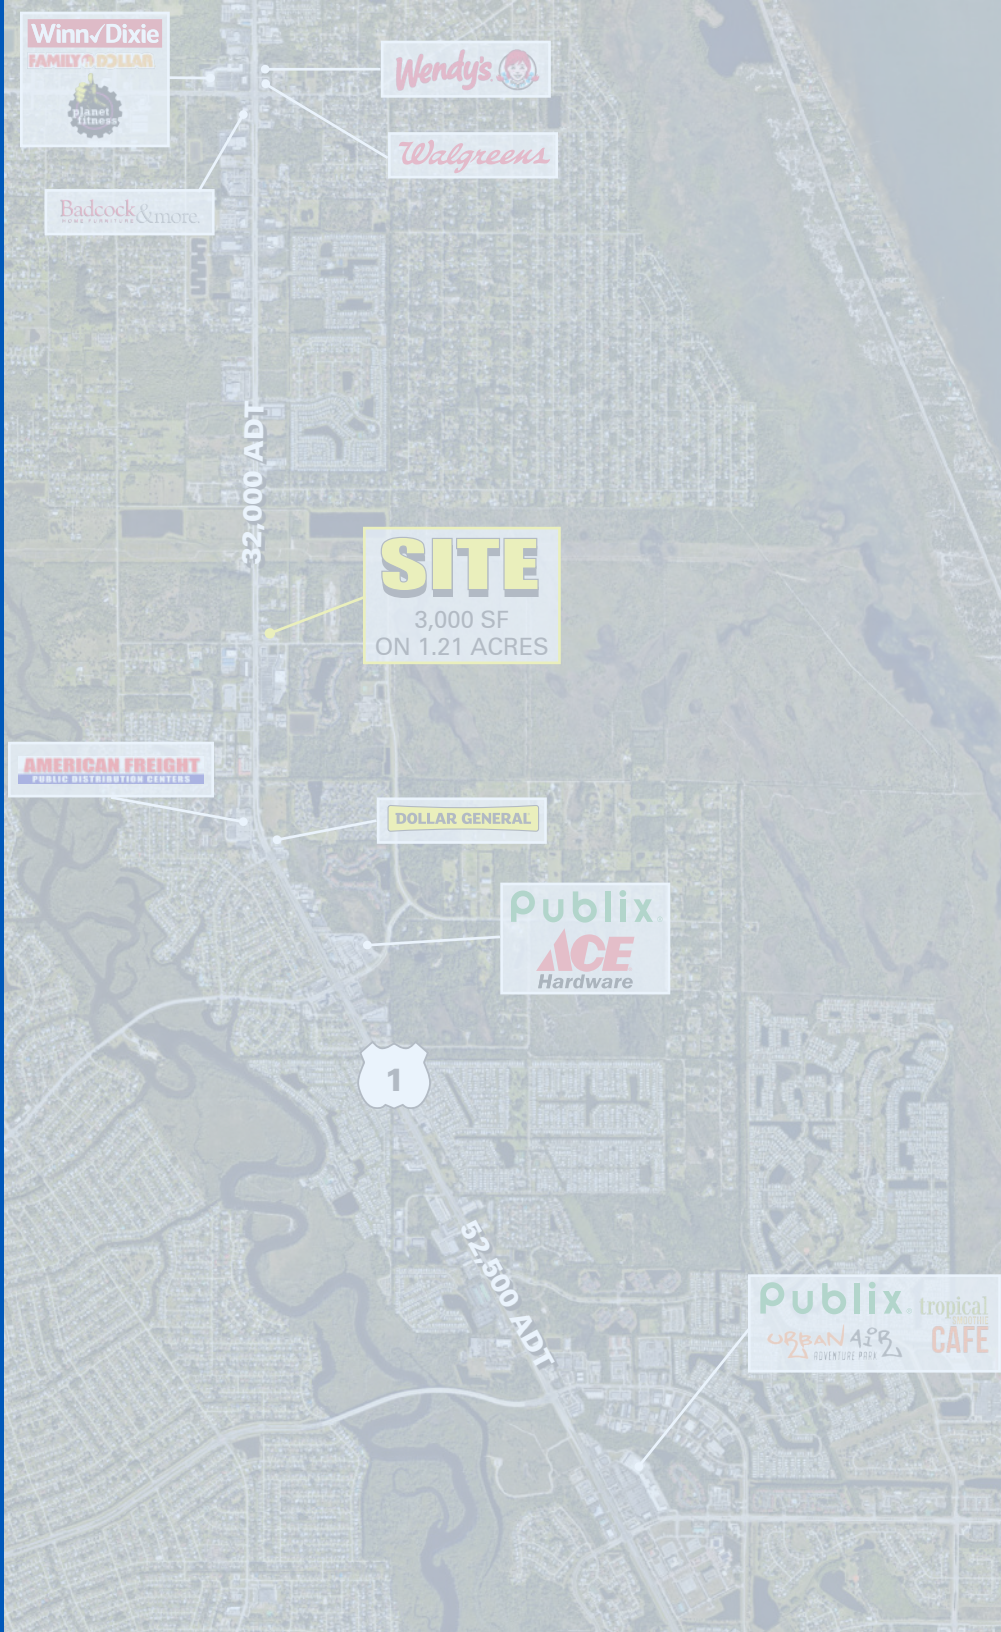

PORT SAINT LUCIE, FL

6598 S US HWY 1

3,000 SF AVAILABLE FOR LEASE

TRAVIS LANGHORST

561.424.3026
TLANGHORST@ATLANTICRETAIL.COM

**ALBANY
ATLANTA
BOSTON
CHARLOTTE
LOS ANGELES
NEW YORK CITY
ORLANDO
PITTSBURGH
WEST PALM BEACH**

HOLTEC BUILDING
1001 N US HWY ONE, SUITE 600
JUPITER, FL 33477
561.427.6699

WWW.ATLANTICRETAIL.COM

[LINKEDIN.COM/COMPANY/ATLANTIC-RETAIL-PROPERTIES](https://www.linkedin.com/company/atlantic-retail-properties)
[INSTAGRAM.COM/ATLANTIC_RETAIL/](https://www.instagram.com/atlantic_retail/)