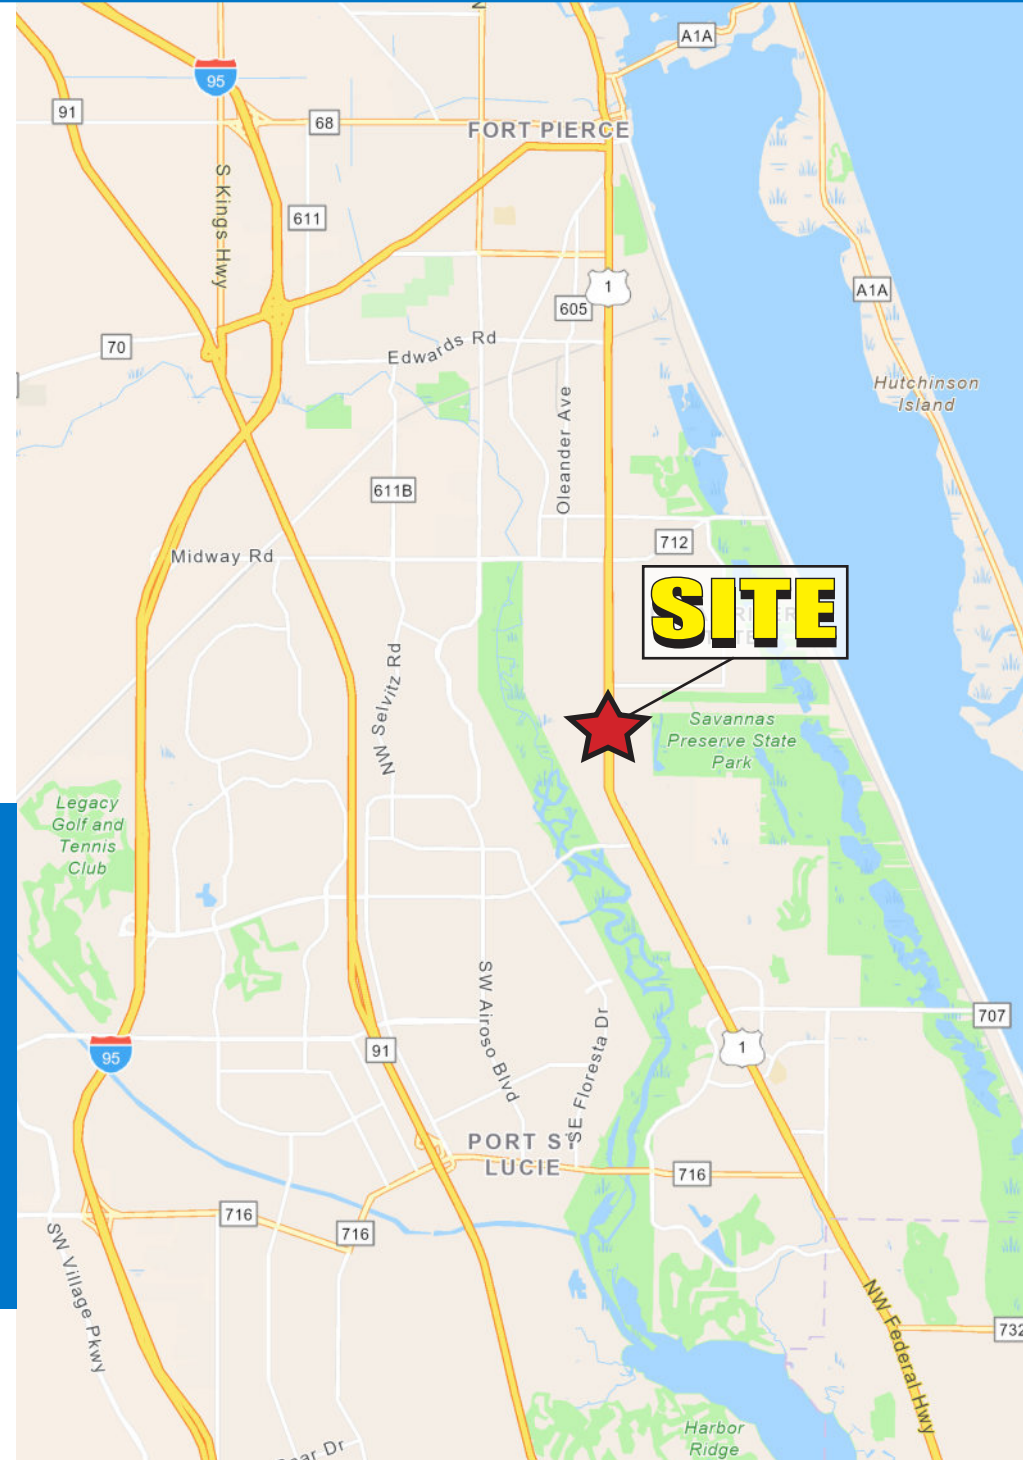

Walmart
Neighborhood Market

38,700 ADT

THE HOME DEPOT
ALDI

26,500 ADT

Prima Vista Blvd

AMERICAN FREIGHT
PUBLIC DISTRIBUTION CENTERS

DOLLAR GENERAL

Publix
ACE
Hardware

PROPERTY HIGHLIGHTS

- Newly renovated, second-generation restaurant space
- Located at lighted intersection with drive through in place

COUNTY

St Lucie County

MARKET

Treasure Coast

DEMOGRAPHICS	1 MILE	3 MILE	5 MILE
 POPULATION	4,420	45,953	125,429
 DAYTIME POPULATION	2,043	12,841	41,006
 MEDIAN HH INCOME	\$57,569	\$57,033	\$58,182

AERIAL

TASTYKAKE

SITE

3,000 SF
ON 1.21 ACRES

32,000 ADT

2,700 ADT

Kitterman Rd

2,400 ADT