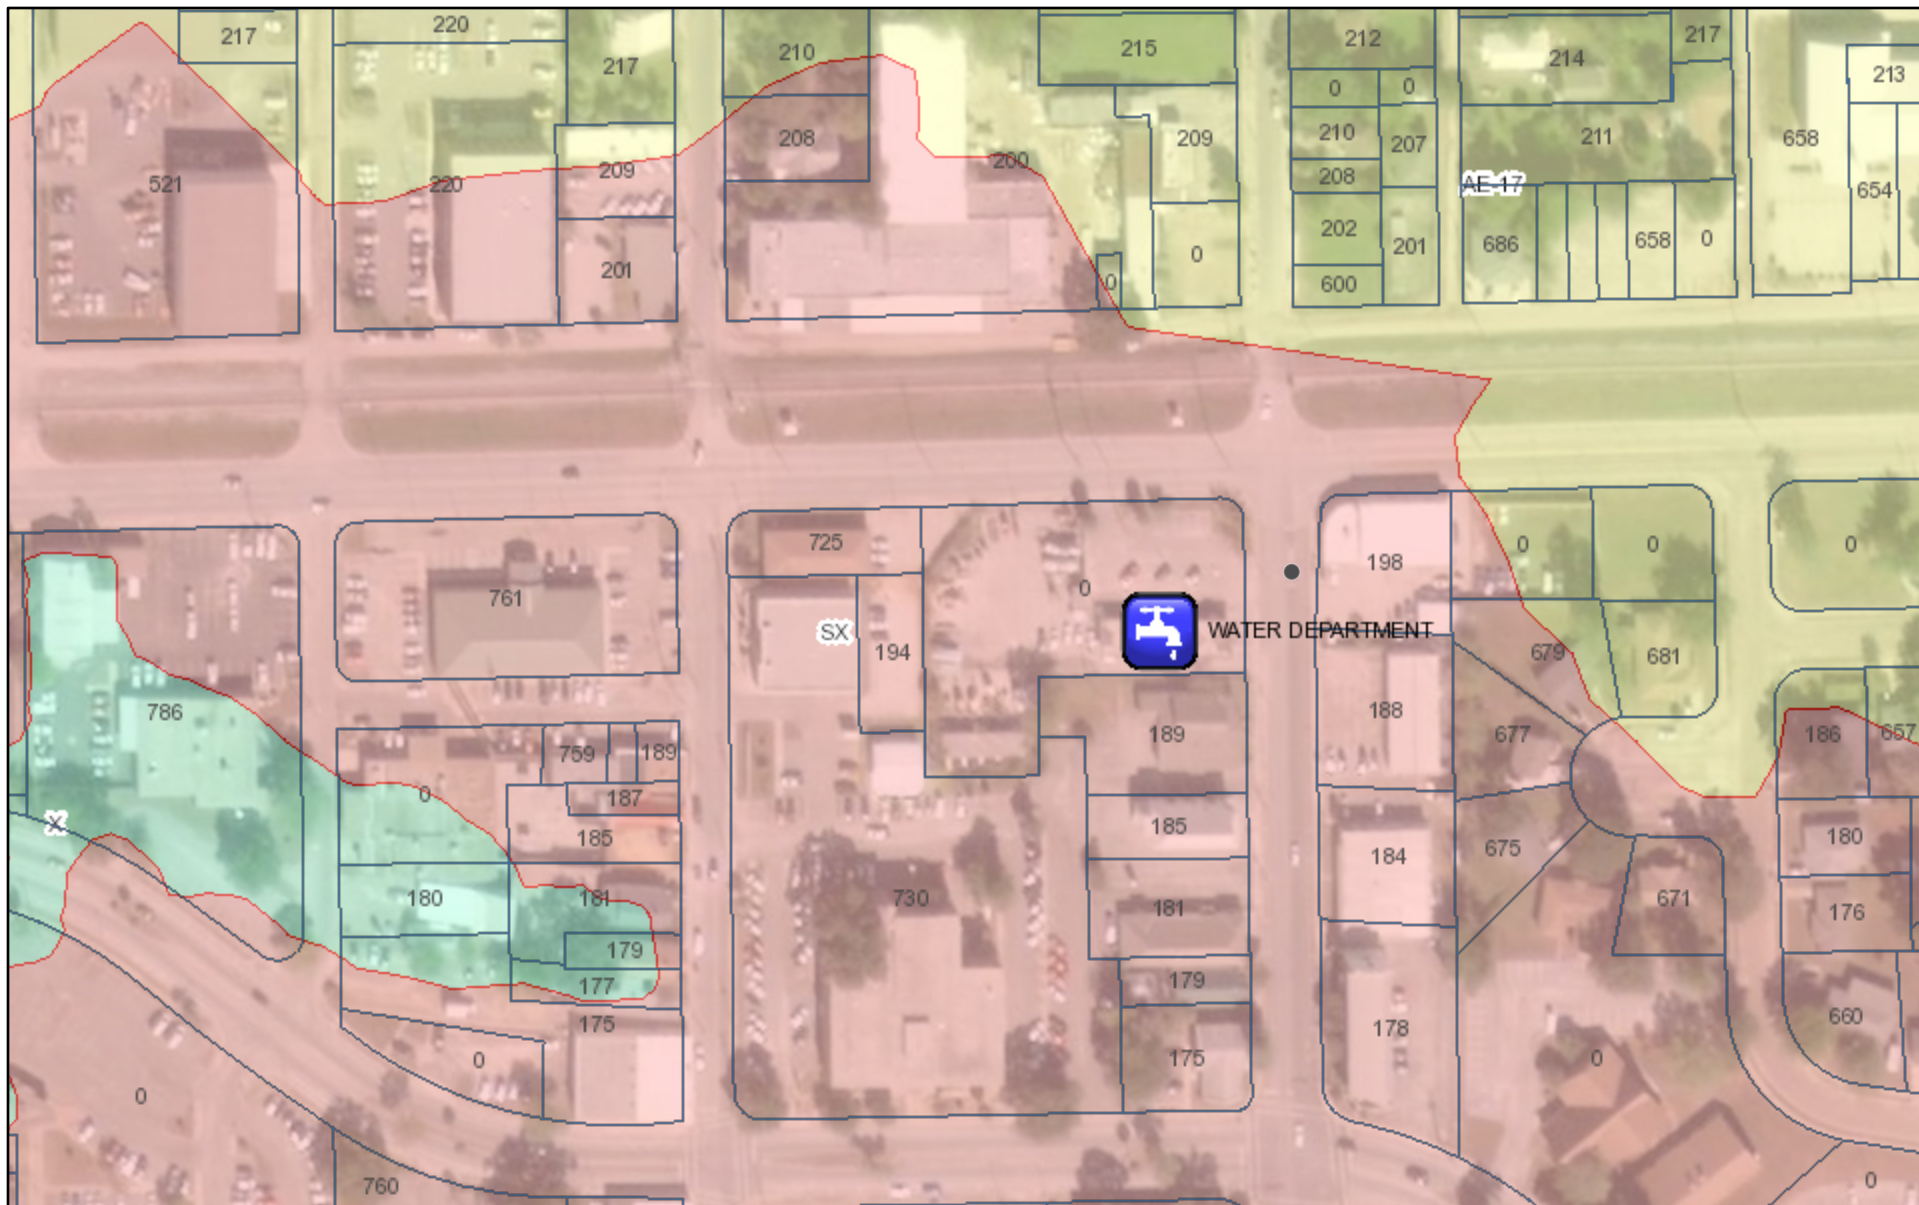

198 Main Street Flood Map

3/7/2019, 2:20:08 PM

Below 1:25,000

-  BILOXI SPORTS COMPLEX
-  BILOXI LIGHTHOUSE
-  MGM STADIUM
-  BILOXI NATATORIUM
-  WHITE AVENUE FOUNTAIN

-  <all other values>
-  M&S Museum 4,000

- City Facilities 1:20,000
-  BILOXI LIBRARY
 -  CITY HALL

1:2,257

Esri, HERE, Garmin, iPC, DigitalGlobe, Microsoft