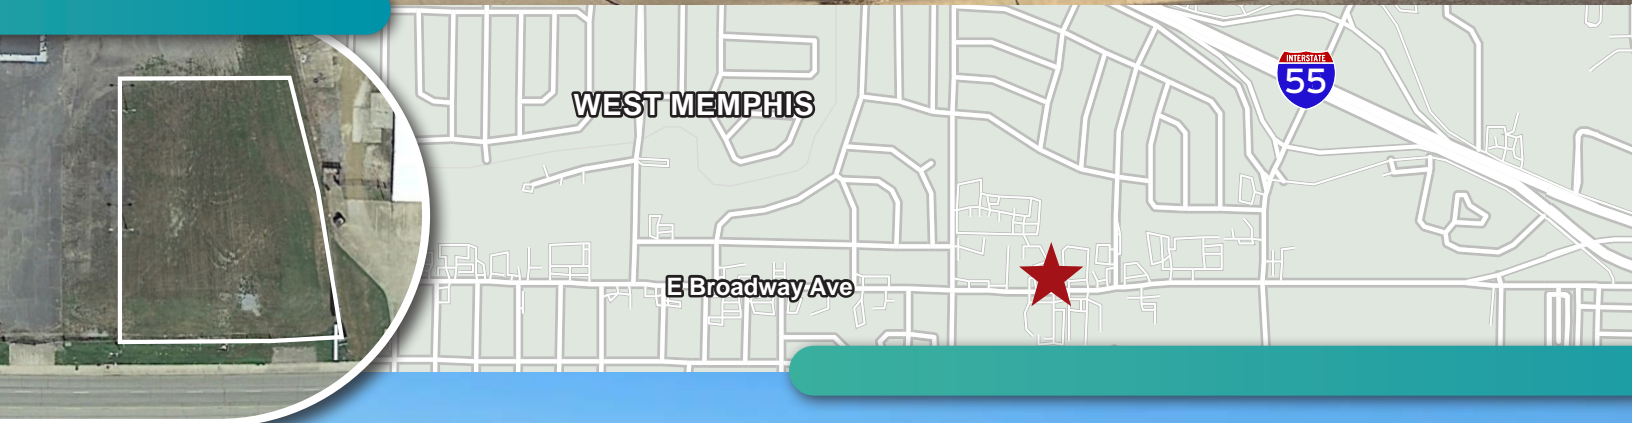

Land Available for Ground Lease

WEST MEMPHIS

E Broadway Ave

Newmark is pleased to present this approximately .6 acre land site on Broadway St. in West Memphis, AR for ground lease. Site is located next to the Newberry Tanks site, and is part of the former Dick Moore Mobile Homes site.

Tract B

Approximately **.6 acres** with the opportunity for expansion

Ground Lease Rate:

Negotiable

For Leasing Information Contact:

James Rainer

t 901-302-4304

james.rainer@nmrk.com