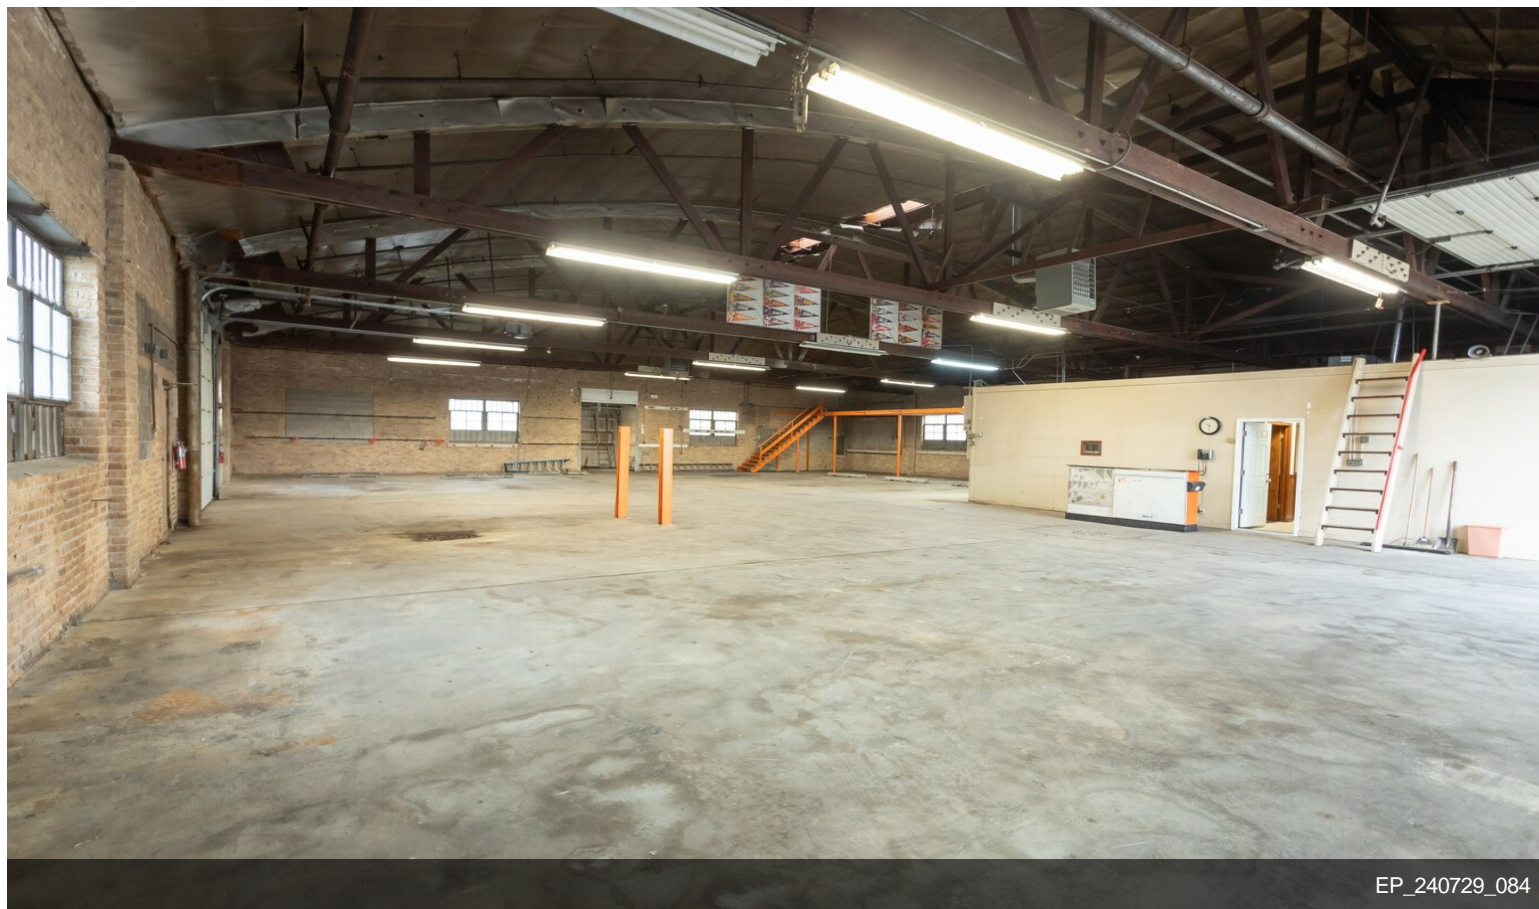

# Galewood Roofing Building

\$950,000

Introducing an exceptional commercial property in River Grove, IL! This 7,500 square foot bow truss building is packed with features including two overhead doors, one 14 feet high and the other 12 feet high, along with two docks for efficient logistics. Complementing this space is 10,000 square feet of gated land surrounding the building, a rare find in this area. It also includes a 1,300 square foot office space equipped with HVAC, making it ideal for various business needs. On the market for the first time in over 30 years, this property was previously used by a roofing company and boasts a warehouse with a drains and a triple catch basin, as well as a dry sprinkler system. Zoned M-1 for light manufacturing, it offers endless possibilities for its next owner. Plus, with...

- Owner willing to hold paper
- 2 Docks
- Drains with triple catch basin
- 10,000 square foot gated yard
- Dry sprinkler system
- 2 over head doors (14 ft and 12 ft)

Price:	\$950,000
Property Type:	Industrial
Property Subtype:	Manufacturing
Building Class:	C
Sale Type:	Owner User
Lot Size:	17,500 SF
Rentable Building Area:	7,500 SF
Rentable Building Area:	7,500 SF
Sale Conditions:	Building in Shell Condition
No. Stories:	1
Year Built:	1954
Tenancy:	Single
Clear Ceiling Height:	22 FT
No. Dock-High Doors/Loading:	2
No. Drive In / Grade-Level Doors:	2

# Property Photos