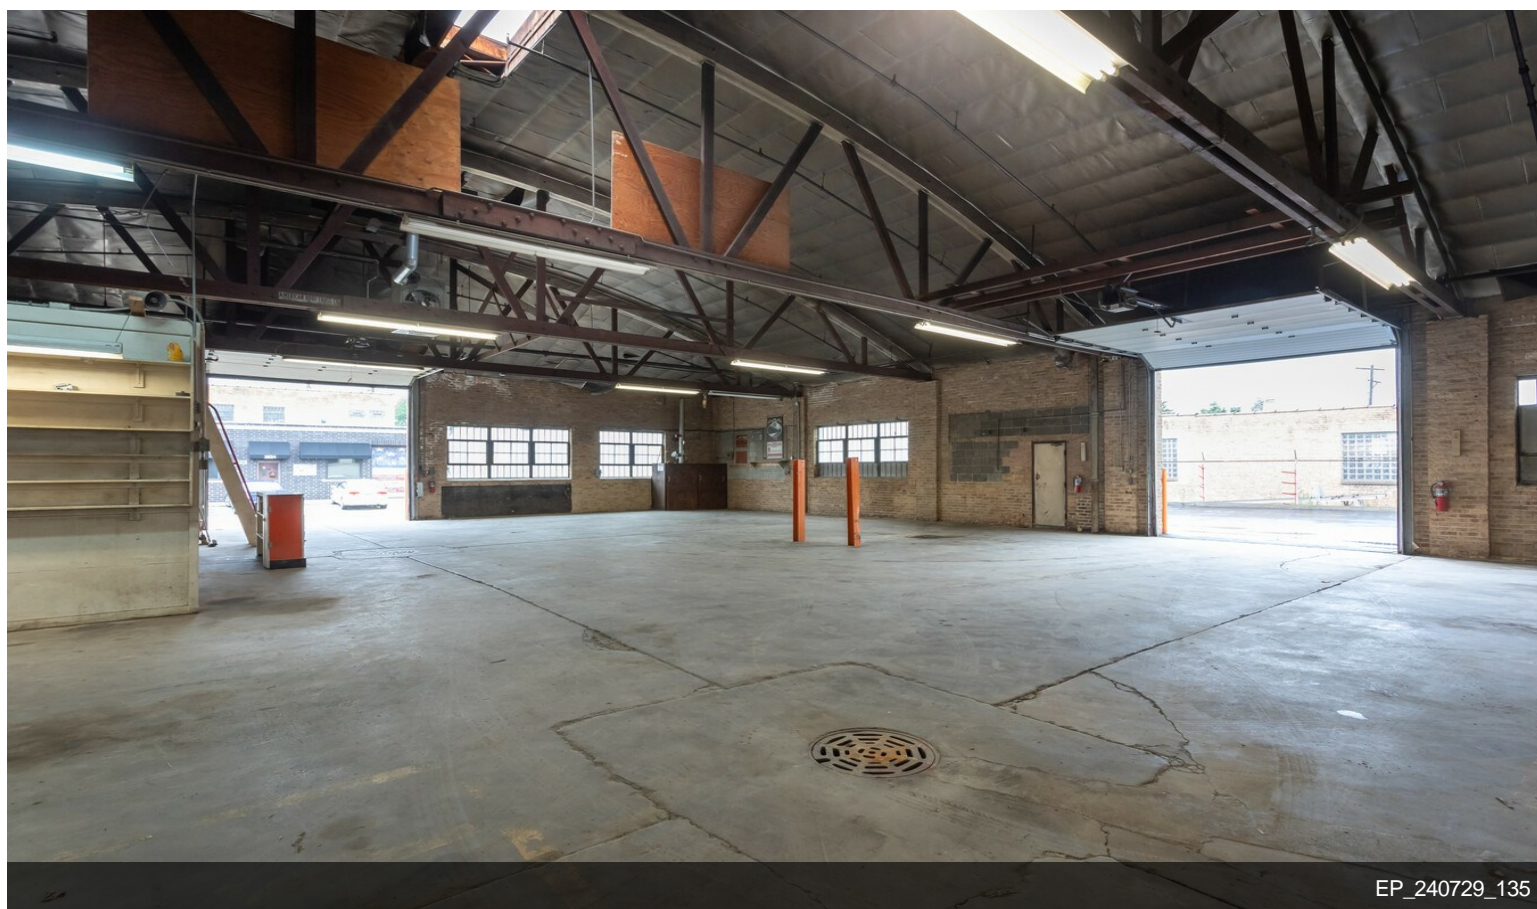

EP_240729_135