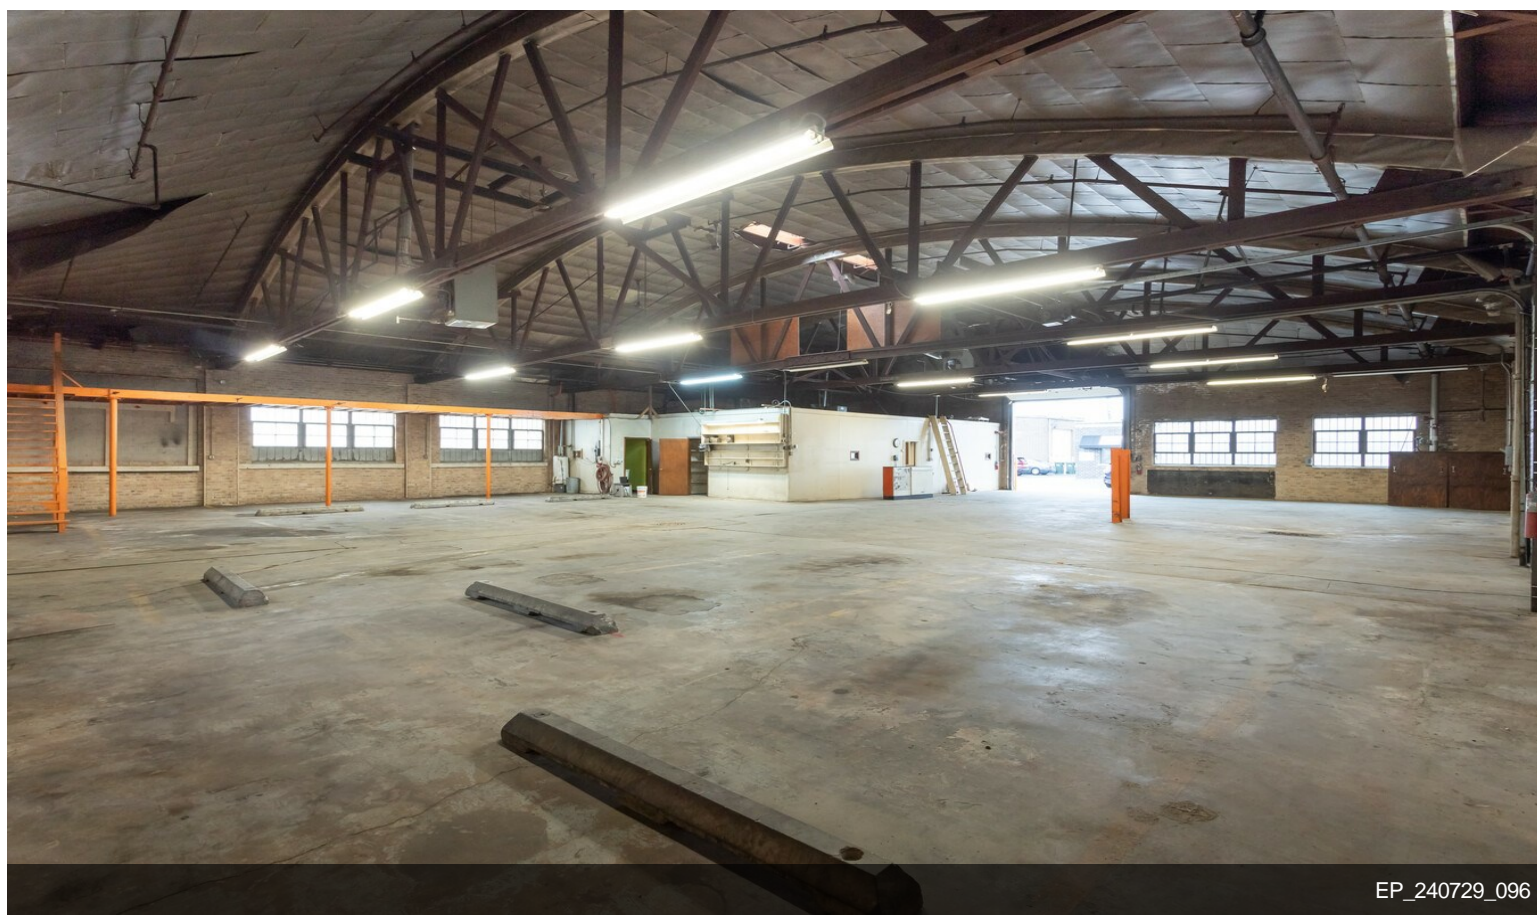

Property Photos

EP_240729_096