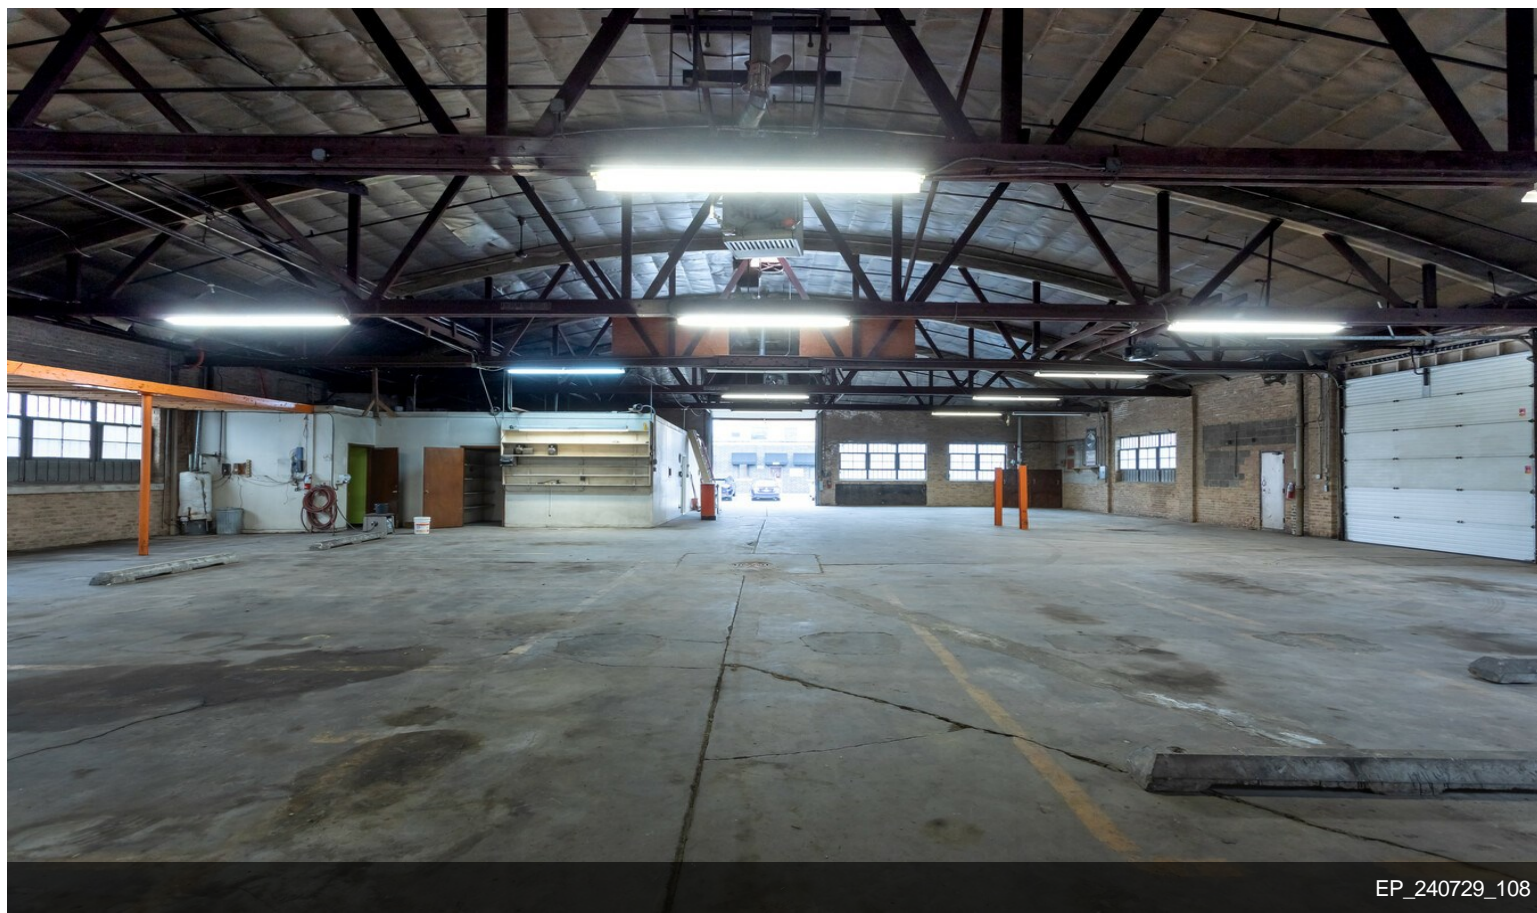

Property Photos

EP_240729_108