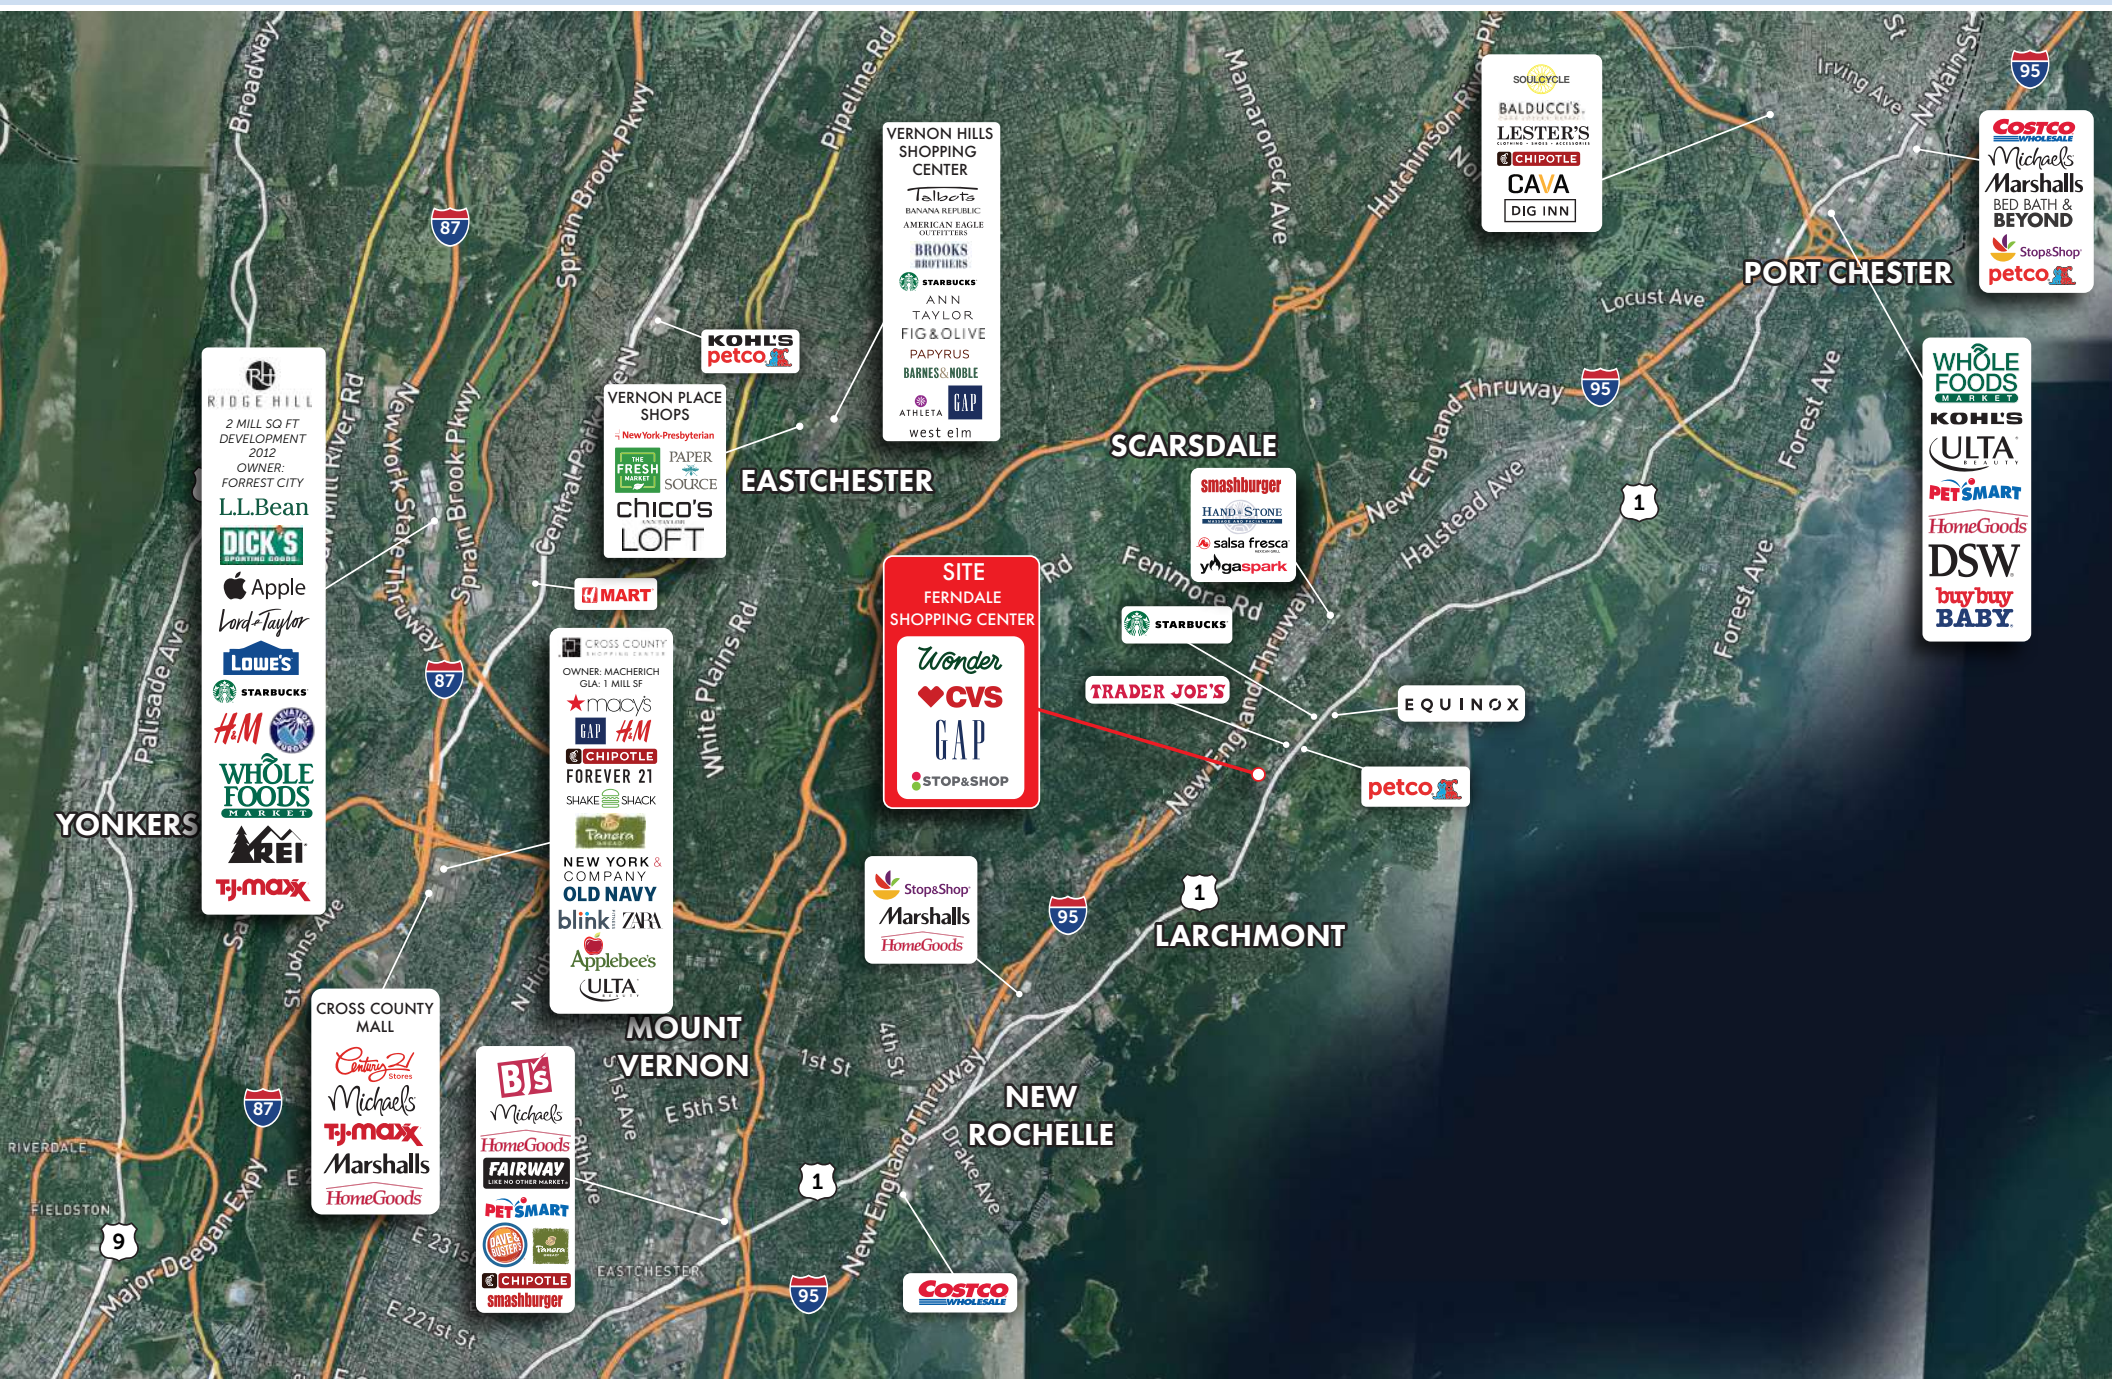

## Larchmont | Westchester

Larchmont is a village within the town of Mamaroneck, located in Westchester County, along the north shore of the Long Island Sound and approximately 18 miles north of Manhattan. An idyllic village along the coast, Larchmont was once ranked the third wealthiest place in New York and is known for its beautiful homes, top schools, and private golf and yacht clubs. With a population of just over 17,000, the median household income is over \$200,000 and the median home value is \$1,800,000.

Residents who commute to Manhattan or Connecticut have access to the Metro-North New Haven Line and I-95. Another main thoroughfare, the Boston Post Road (18,552 VPD) connects Larchmont to neighboring coastal suburbs from Pelham to Rye. Major retailers on Boston Post Road in Larchmont include Trader Joes, Equinox, Stop & Shop, Gap and Petco, and a few national fast-food and fast-casual restaurants. The boutique retail and restaurants along Larchmont Avenue and Palmer Avenue consist mostly of local establishments including neighborhood classics Larchmont Tavern and Longford's Ice Cream. The lack of malls and large-anchor shopping centers leaves a limited supply of retail space in this market.

\*Potential To Subdivide

**SITE**  
**FERDALE SHOPPING CENTER**

*Wonder*

**CVS**

**GAP**

**STOP&SHOP**

LENNY'S  
Steak & Spaghetti

LEXUS

Walgreens

DUNKIN'

petco

COLUMBIA ORTHOPEDICS

TRADER JOE'S

Mamaroneck High School

STARBUCKS

Hommocks Middle School