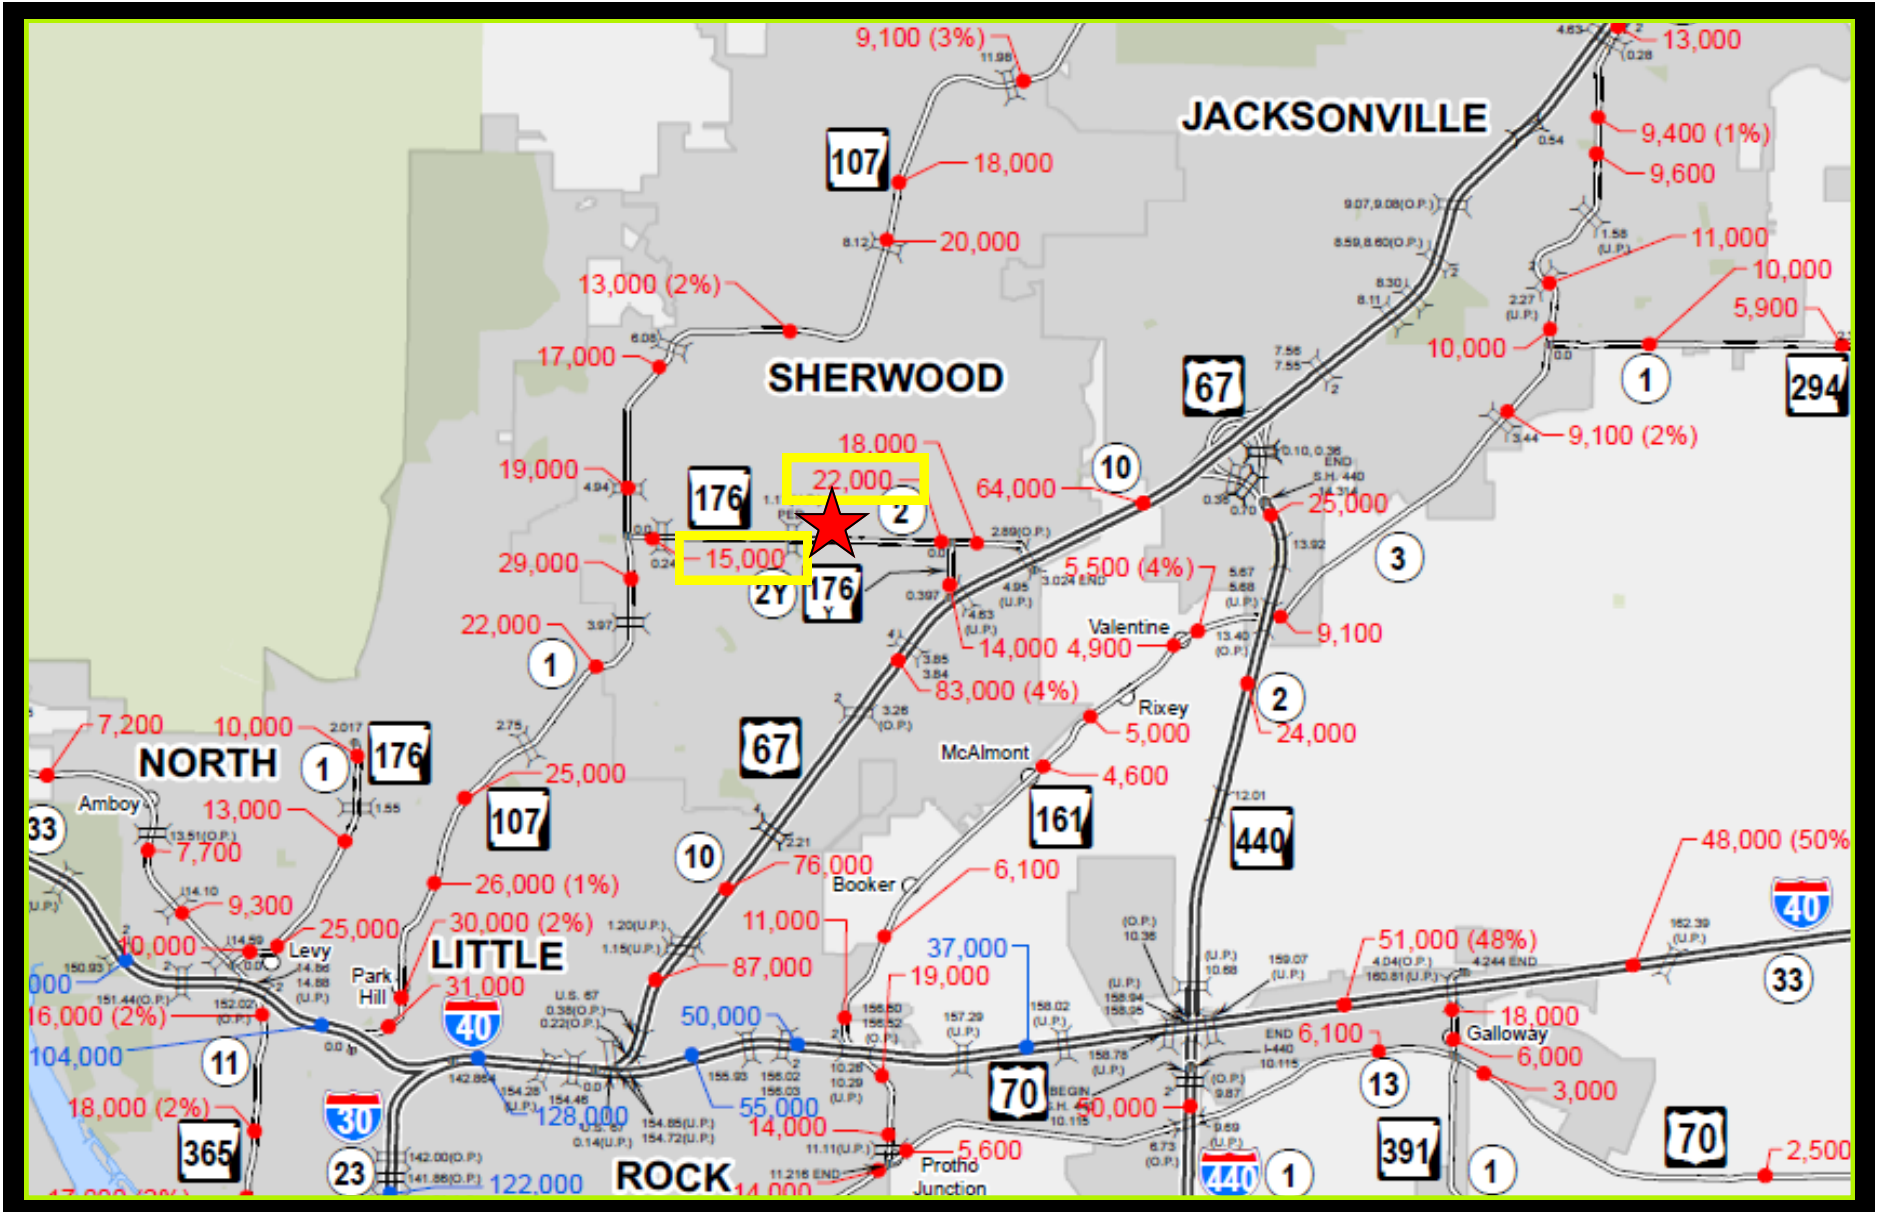

Property Location:

# 2001 E. KIEHL AVE. - SHERWOOD, AR 72120

## 2021 DAILY ESTIMATED TRAFFIC MAP